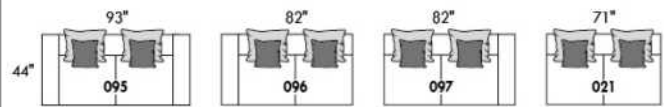

Mélanger & agencer!
 Mix & Match!

Populaires | Popular CONFIGURATIONS

LEONARDO

FEATURES:

Manual adjustable headrest on all items (2 on square corner & stationary on wedge).
 *Wall hugger power recliners with full footrest. *043 & 163 chairs: Wall clearance 16".
 Power recliner lounge chair: Wall clearance 8" & front 5".
 Seat cushions with shaped foam + 1" layer of memory foam; arm with memory foam.
 Stitching: Small thread in fabric & large flat thread in leather.
 Note: 2 recliner seats separated by a corner can not be opened at the same time. No recliner seats beside #155 Small Square Corner.