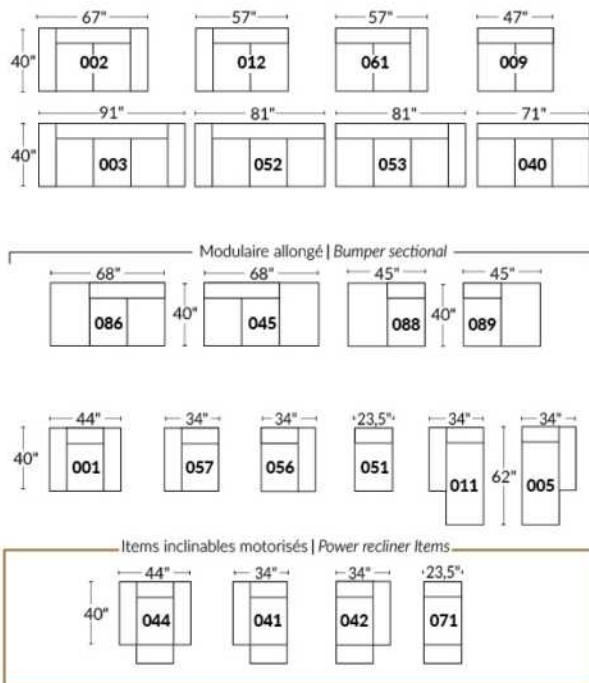

SIÈGE 23" DE LARGE | 23" SEAT WIDTH