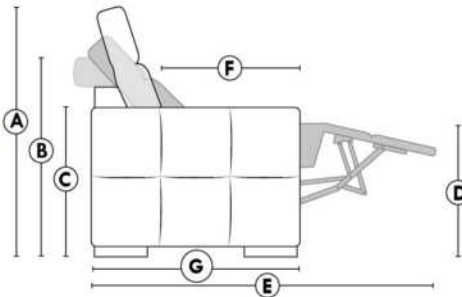

SAN DIEGO

OPTIMA
Collection

Jaymar

Conçu et fabriqué fièrement au Canada
Proudly designed and made in Canada

Our product is hand-made and minor variations can occur.

SPECIFICATIONS