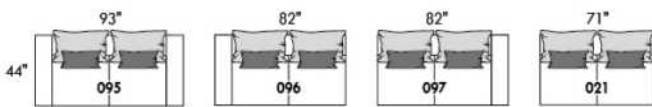

Mélanger & agencer!
 Mix & Match!

Populaires | Popular CONFIGURATIONS

LEONARDO

FEATURES:

Manual adjustable headrest on all items (2 on square corner & stationary on wedge).
 *Wall hugger power recliners with full footrest. *043 & 163 chairs: Wall clearance 16".
 Power recliner lounge chair: Wall clearance 8" & front 5".
 Seat cushions with shaped foam + 1" layer of memory foam; arm with memory foam.
 Stitching: Small thread in fabric & large flat thread in leather.
 Note: 2 recliner seats separated by a corner can not be opened at the same time. No recliner seats beside #155 Small Square Corner.