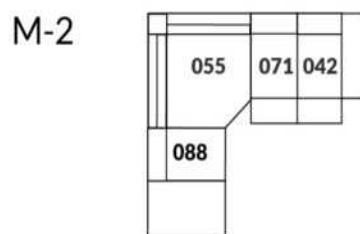

30" Seat Width | Siège 30" de large

Home Theatre CONFIGURATIONS Cinéma maison

23" Seat Width | Siège 23" de large

Home Theatre CONFIGURATIONS Cinéma maison

OPTIMA Collection

Jaymar 

Proudly designed and made in Canada