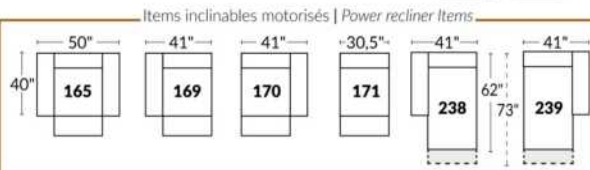

SIÈGE 23" DE LARGE | 23" SEAT WIDTH

SIÈGE 30" DE LARGE | 30" SEAT WIDTH