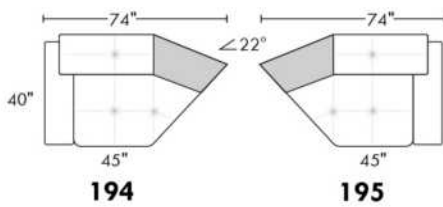

TOULOUSE

Hauteur complète 28"/35" | Hauteur de siège 16½" | Hauteur devant bras 21" | Profondeur d'assise 23"
Total Height 28"/35" | Seat Height 16½" | Arm Height 21" | Seat Depth 23"