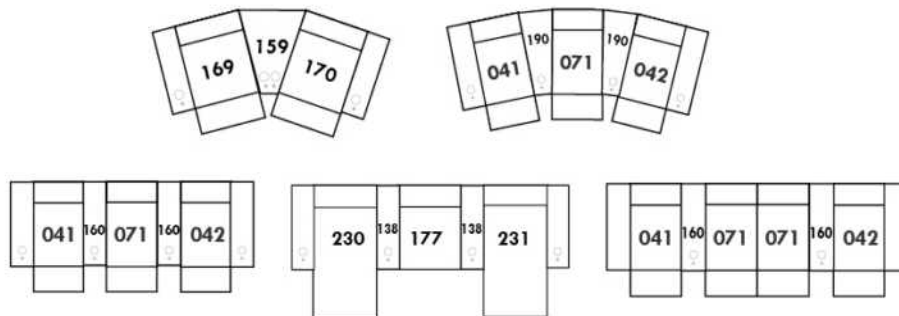

Each storage item has 2 USB ports and one electrical outlet inside the storage.

SUGGESTED CONFIGURATIONS

VANDA

Features: Manual adjustable headrest included with all items (2 with square corner). Headrest STATIONARY on Wedge (050). Stitching: Small "French Stitch" in fabric & in leather. Swivel Rocking Recliner Chairs (items 043 & 163 only): seat cushions with 1" memory foam.