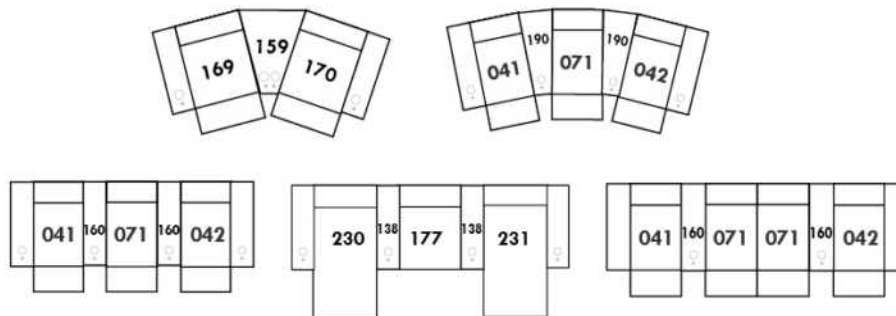

Each storage item has 2 USB ports and one electrical outlet inside the storage.

SUGGESTED CONFIGURATIONS

USA Price List

ANGELINA

Specify wood leg colour LG199.

Comes with one decorative rectangular pillow per arm.