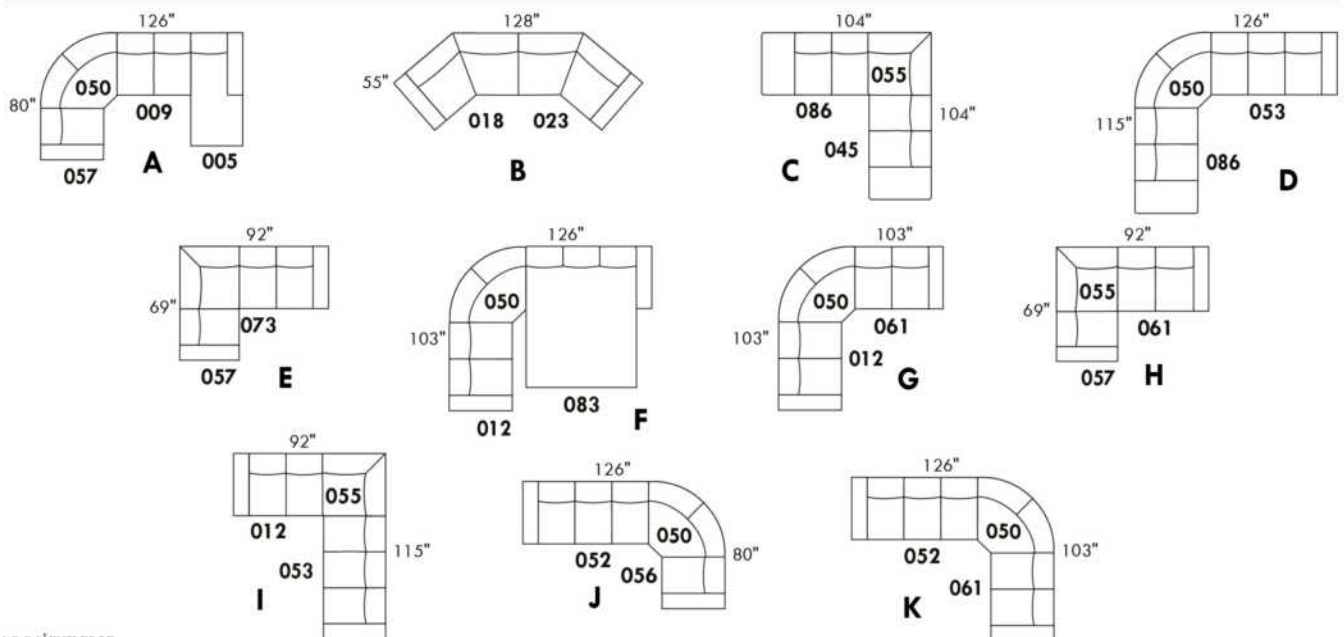

CONFIGURATIONS