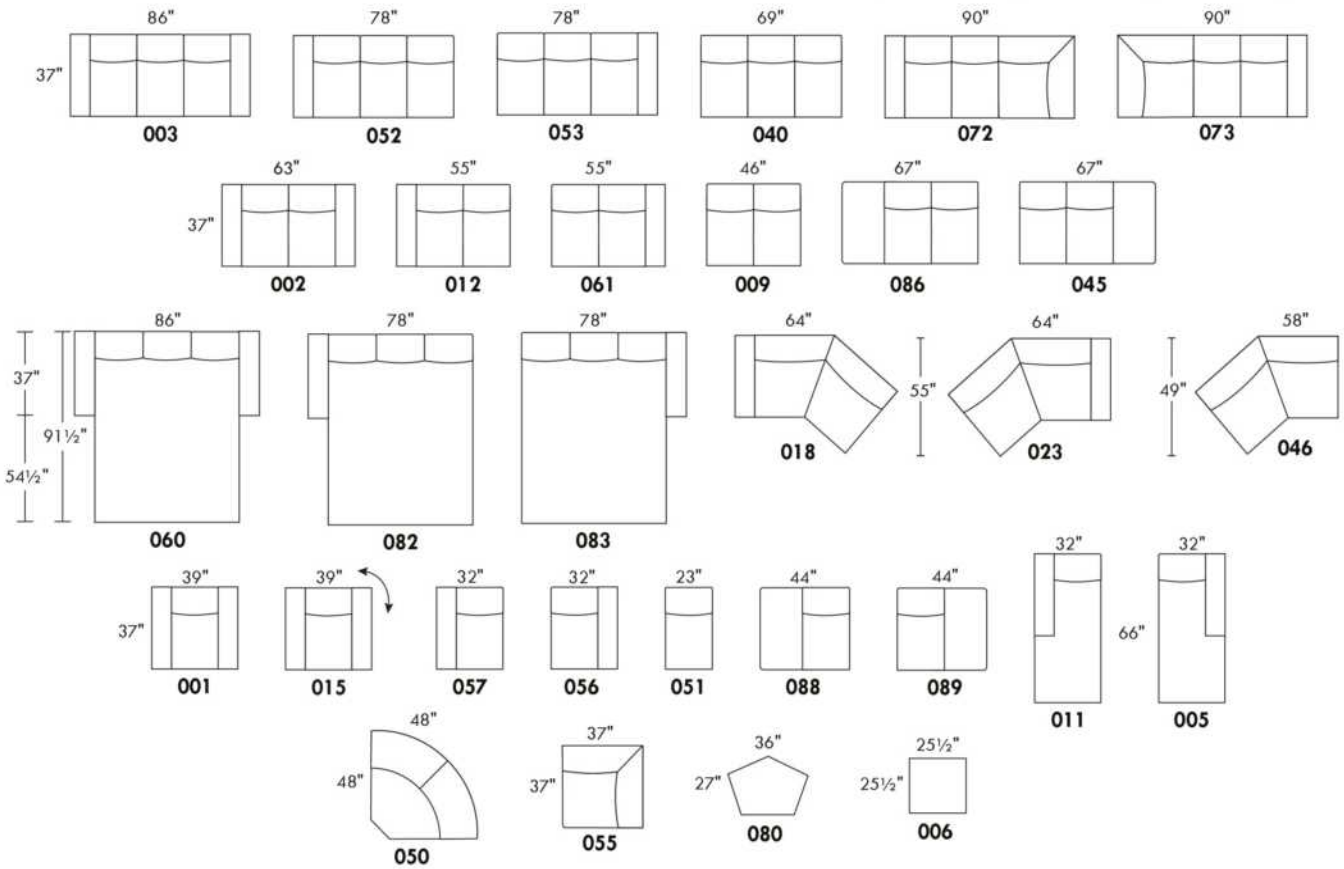

Hauteur complète 35" | Hauteur de siège 19" | Hauteur devant bras 24" | Profondeur d'assise 21"
Total Height 35" | Seat Height 19" | Arm Height 24" | Seat Depth 21"