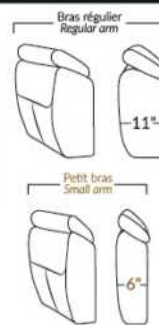

BRAS | ARMS

Option de bras:
Bras Régulier Large 11" ou Petit bras 6"

Arm option
Regular arm Large 11" or Small arm 6"

Contrôle de l'inclinaison situé à l'extérieur du bras
Recliner control located on the outside of the arm.