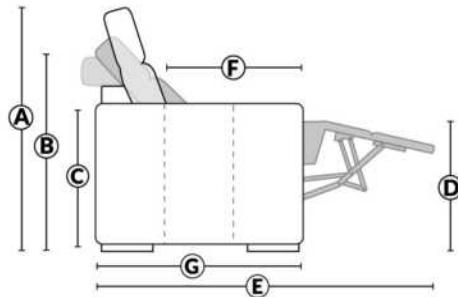

SPECIFICATIONS