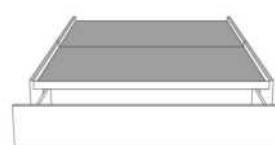

Rangement à tiroir frontal
With Front Drawer
K 540 - Q 541 - D 542