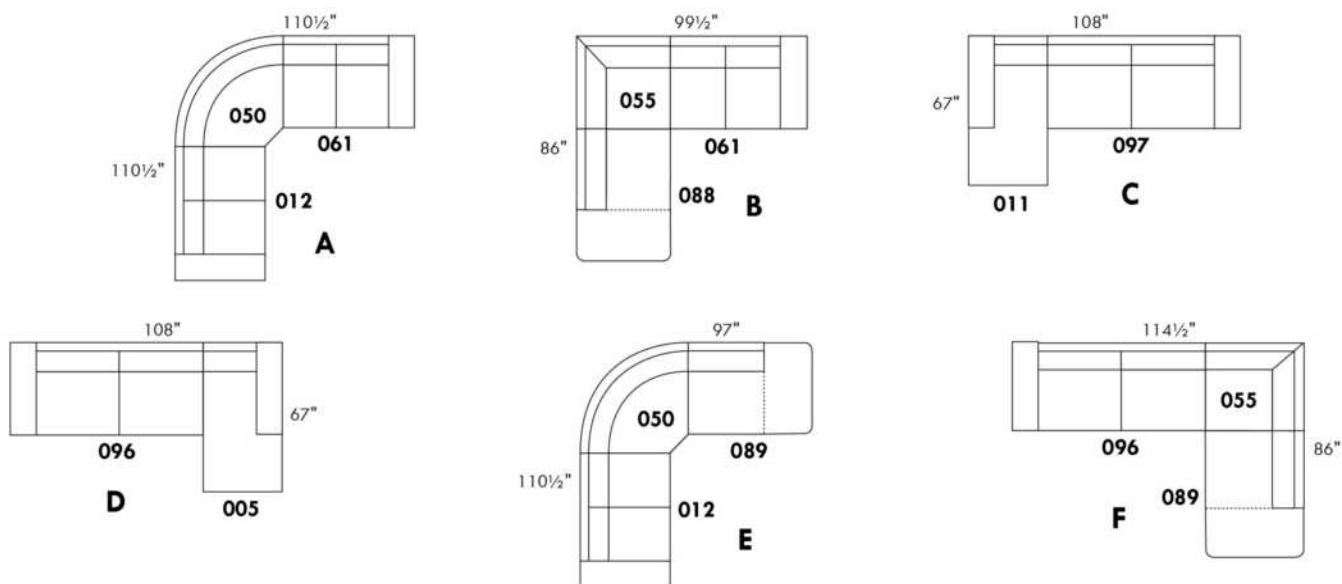

CONFIGURATIONS