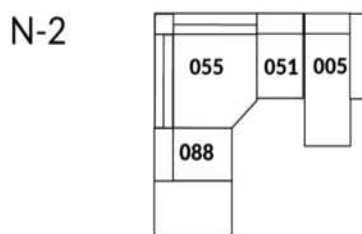

30" Seat Width | Siège 30" de large

Home Theatre CONFIGURATIONS Cinéma maison

23" Seat Width | Siège 23" de large

Home Theatre CONFIGURATIONS Cinéma maison

OPTIMA Collection

Jaymar 

Proudly designed and made in Canada