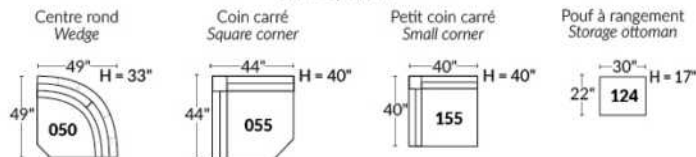

Autres | Others