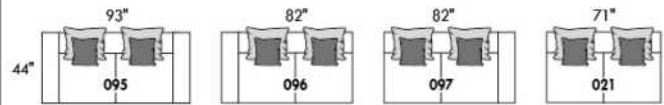

FASHION COLLECTION

FASHION I

COUSSINS PLEINE LARGEUR
FULL BACK CUSHIONS

831 34 x 7 x 19
832 24 x 6 x 10

FASHION II

COUSSINS CARRÉS - DOS APPARENT
SQUARE CUSHIONS - VISIBLE BACK

833 26 x 7 x 19
834 16 x 6 x 16