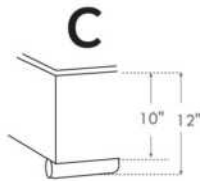

LG189 Metal

*Choix de pattes (Seulement pour base avec pattes). La hauteur du pied et longeron varie selon la patte choisie.

*Leg choices (Only for Bed base with legs). Foot & siderail height varies according to leg choice.