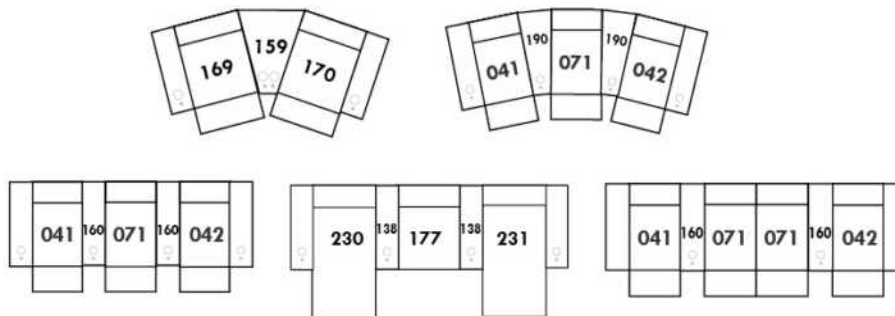

## MELBOURNE

Manual adjustable headrest on all items (2 on square corner & stationary on wedge).  
 \*Wall hugger power recliners with full footrest. \*043 & 163 chairs: Wall clearance 16".  
 Power recliner lounge chair with power headrest in option. Wall clearance 8" & front 5".  
 Seat cushions with shaped foam + 1" layer of memory foam; arm with memory foam.  
 Stitching: Small thread in fabric & large flat thread in leather.  
 Note: 2 recliner seats separated by a corner can not be opened at the same time. No recliner seats beside #155 Small Square Corner.