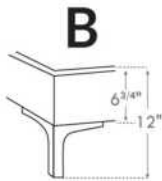

99905

BASE pour tête de lit AVEC oreilles
Bed base for headboard WITH wings

4" Base contour LARGE | WIDE contour Base

DIMENSIONS

Base de lits seulement
Bed base only

L x P/D x H

K
Q
D
S

87" x 79" x 12"
69" x 79" x 12"
64" x 75" x 12"
49" x 75" x 12"

*Avec pattes | *With Legs
K 410 - Q 411 - D 412 - S 413

Anti-poussière | No Dust
K 420 - Q 421 - D 422 - S 423

Avec rangement | With Storage
K 430 - Q 431

Rangement à tiroir frontal
With Front Drawer
K 440 - Q 441 - D 442

Rangement à tiroir latéraux
With Side Drawers
K 450 - Q 451 (2 tiroirs | drawers)
D 452 - S 453 (1 tiroir | drawer)

Les illustrations sont génériques et n'indiquent pas tous les détails de coutures. | The sketches are generic and do not reflect all sewing details.

2" Base contour MINCE | NARROW contour Base

DIMENSIONS

Base de lits seulement
Bed base only

L x P/D x H

K
Q
D
S

82" x 77" x 12"
64" x 77" x 12"
59" x 73" x 12"
44" x 73" x 12"

*Avec pattes | *With Legs
K 510 - Q 511 - D 512 - S 513

Anti-poussière | No Dust
K 520 - Q 521 - D 522 - S 523

Avec rangement | With Storage
**1" plus large | **1" wider
K 530 - Q 531

Rangement à tiroir frontal
With Front Drawer
K 540 - Q 541 - D 542

Rangement à tiroir latéraux
With Side Drawers
K 550 - Q 551 (2 tiroirs | drawers)
D 552 - S 553 (1 tiroir | drawer)

Lit réglable | Adjustable bed

Avec pattes de bois seulement
With Wood Legs Only
K 560 - Q 561 - S 563

EXT: 82x76x12 65x76x12 44x76x12
INT: 78x74x12 61x74x12 40x74x12

Anti-poussière | No Dust
K 570 - Q 571 - S 573

EXT: 82x76x12 65x76x12 44x76x12
INT: 78x74x12 61x74x12 40x74x12

LG60 Metal

*Choix de pattes (Seulement pour base avec pattes). La hauteur du pied et longeron varie selon la patte choisie.

*Leg choices (Only for Bed base with legs). Foot & siderail height varies according to leg choice.