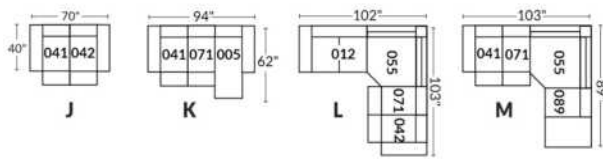

EXEMPLE 23" EXAMPLE