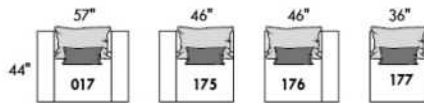

FASHION II

COUSSINS CARRÉS - DOS APPARENT
SQUARE CUSHIONS - VISIBLE BACK

833 26 x 7 x 19
834 16 x 6 x 16