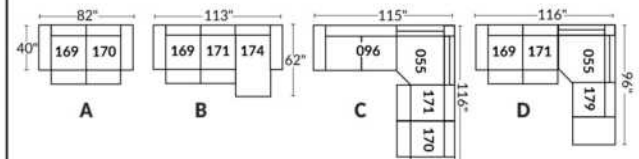

SPECIFICATIONS

BRAS | ARMS

DALLAS

OPTIMA
Collection

Jaymar

Conçu et fabriqué fièrement au Canada
Proudly designed and made in Canada

Our product is hand-made and minor variations can occur.

- ☐ Appui-tête levé Headrest up
- ☐ Appui-tête baissé Headrest down
- ☐ Complètement incliné Fully reclined

- **A** Hauteur complète 40" Total Height
- **B** Hauteur appui-tête baissé 33" Height headrest down
- **C** Hauteur du bras 24" Arm Height
- **D** Hauteur du siège 19,5" Seat height
- **E** Profondeur inclinée 65" Depth fully reclined
- **F** Profondeur d'assise 20" ou/ou 22" Seat depth
- **G** Profondeur appui-tête monté 37,5" Depth with headrest up

Option de bras:
Bras Régulier Large 9,5" ou Petit bras 6,25"

Arm option
Regular arm Large 9,5" or Small arm 6,25"

Contrôle de l'inclinaison situé à l'intérieur du bras
Recliner control located on the inside of the arm.

Option d'accessoires disponible sur le bras régulier seulement
Accessories option, available on Regular arms ONLY.

FAUTEUIL BERÇANT PIVOTANT INCLINABLE SWIVEL ROCKING MOTION CHAIR

SIÈGE 23" DE LARGE | 23" SEAT WIDTH

SIÈGE 30" DE LARGE | 30" SEAT WIDTH

Autres | Others

EXEMPLE 23" EXAMPLE

EXEMPLE 30" EXAMPLE