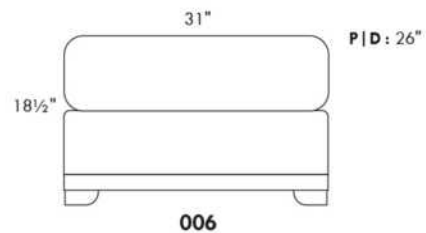

NICOLAS

Hauteur de siège 20" | Hauteur devant bras 28" | Profondeur d'assise 20"
Seat Height 20" | Arm Height 28" | Seat Depth 20"

www.jaymar.ca