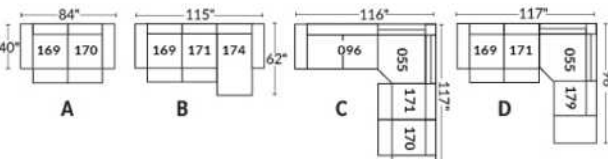

EXEMPLE 30" EXAMPLE