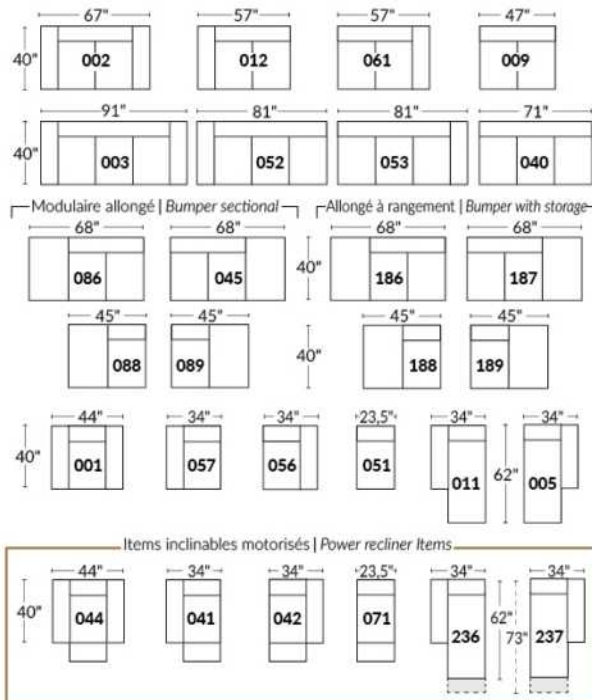

SIÈGE 23" DE LARGE | 23" SEAT WIDTH