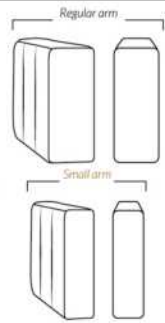

ARMS

Arm option
Regular arm Large or Small arm