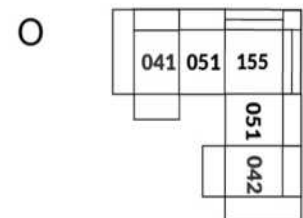

30" Seat Width | Siège 30" de large

Home Theatre CONFIGURATIONS Cinéma maison

23" Seat Width | Siège 23" de large

Home Theatre CONFIGURATIONS Cinéma maison

OPTIMA Collection

Jaymar 

Proudly designed and made in Canada