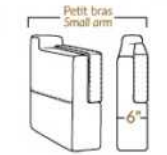

Arm option
Regular arm Large 10" or Small arm 6"

Contrôle de l'inclinaison situé à l'extérieur du bras
Recliner control located on the outside of the arm.