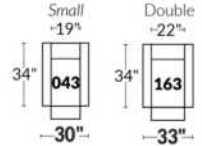

ARMS

Arm option
Regular arm Large or Small arm

Accessories option, available on certain Regular arms ONLY.

SWIVEL ROCKING MOTION CHAIR

16" Wall clearance
42" Height
6" Arms width
Wood base option

23" SEAT WIDTH