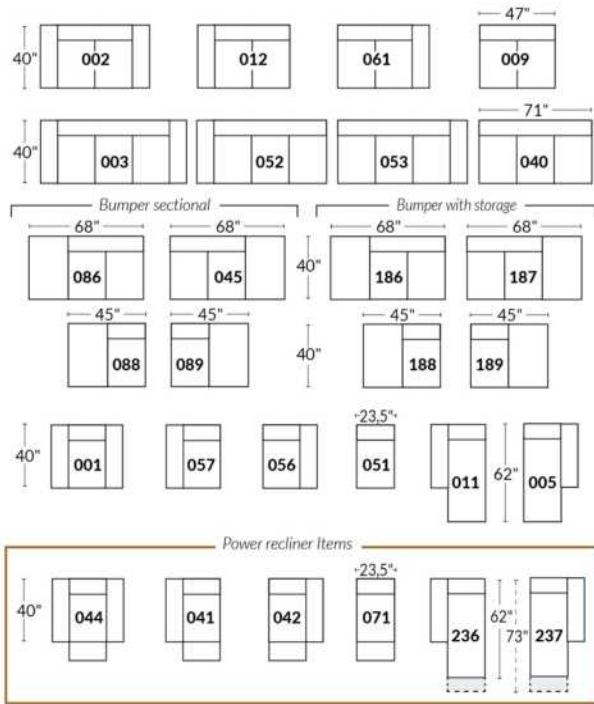

ARMS

Arm option
Regular arm Large or Small arm

Accessories option, available on certain Regular arms ONLY.

SWIVEL ROCKING MOTION CHAIR

16" Wall clearance
42" Height
6" Arms width
Wood base option

23" SEAT WIDTH