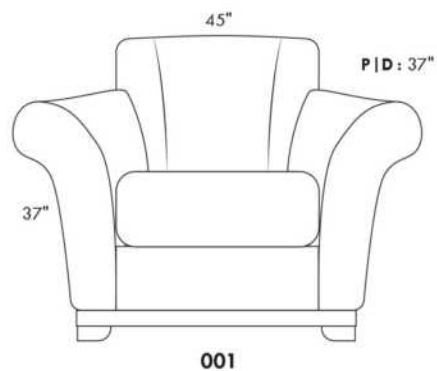

NICOLAS

Hauteur de siège 20" | Hauteur devant bras 28" | Profondeur d'assise 20"
Seat Height 20" | Arm Height 28" | Seat Depth 20"

www.jaymar.ca