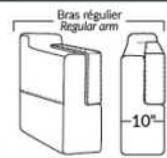

BRAS | ARMS

Option de bras:
Bras Régulier Large 10" ou Petit bras 6"