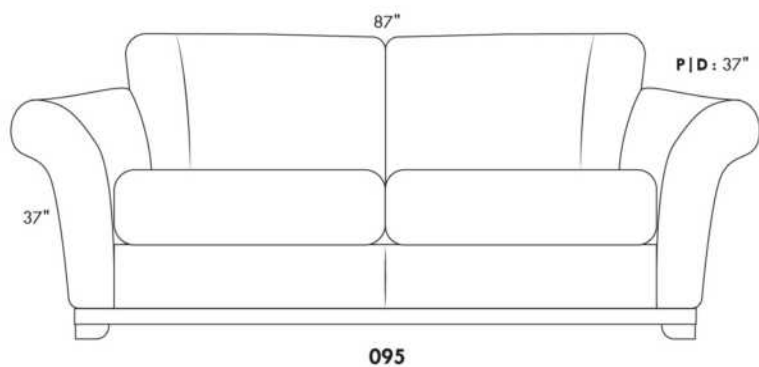

NICOLAS

Hauteur de siège 20" | Hauteur devant bras 28" | Profondeur d'assise 20"
Seat Height 20" | Arm Height 28" | Seat Depth 20"

www.jaymar.ca