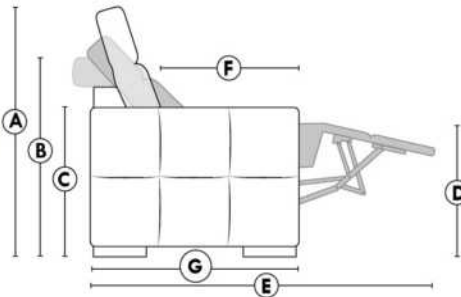

SAN DIEGO

OPTIMA
Collection

Jaymar

Conçu et fabriqué fièrement au Canada
Proudly designed and made in Canada

SPECIFICATIONS