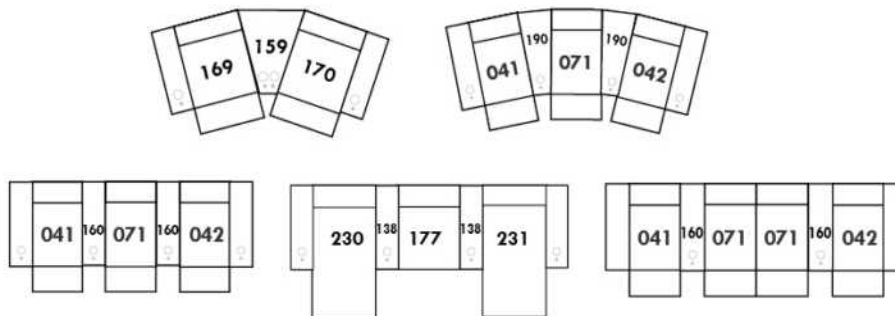

Each storage item has 2 USB ports and one electrical outlet inside the storage.

SUGGESTED CONFIGURATIONS

MELBOURNE

Manual adjustable headrest on all items (2 on square corner & stationary on wedge).

*Wall hugger power recliners with full footrest. *043 & 163 chairs: Wall clearance 16".