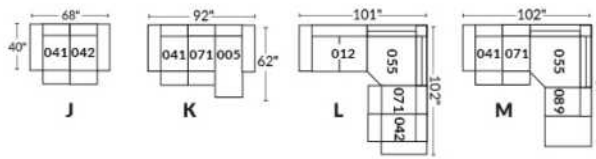

EXEMPLE 23" EXAMPLE