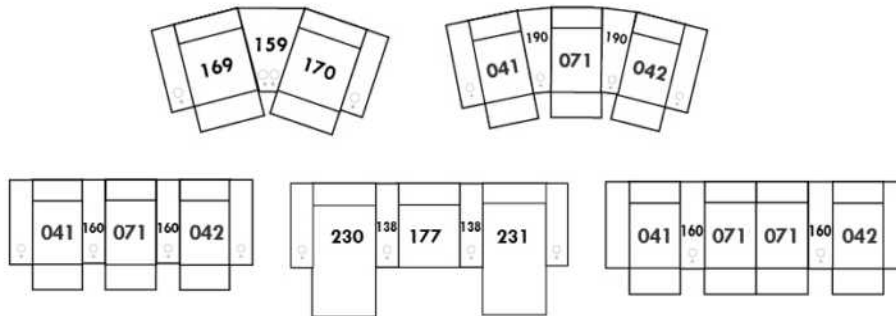

Each storage item has 2 USB ports and one electrical outlet inside the storage.

SUGGESTED CONFIGURATIONS

USA Price List

TOULOUSE

FEATURES: Modern style with tufted headrest & base. Manual headrest adjustable to 1 position.
SPECS: Seat Depth: 23". Arm Height: 21". Seat Height: 16,5".