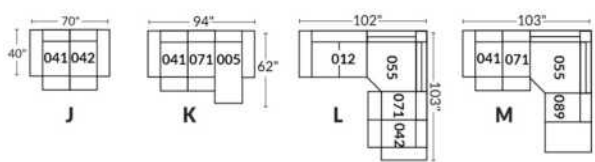

EXEMPLE 23" EXAMPLE