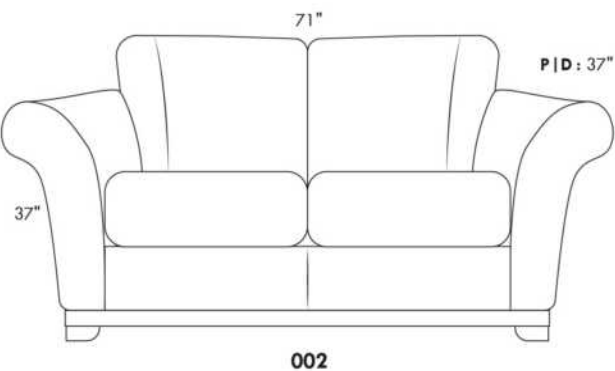

NICOLAS

Hauteur de siège 20" | Hauteur devant bras 28" | Profondeur d'assise 20"
Seat Height 20" | Arm Height 28" | Seat Depth 20"

www.jaymar.ca