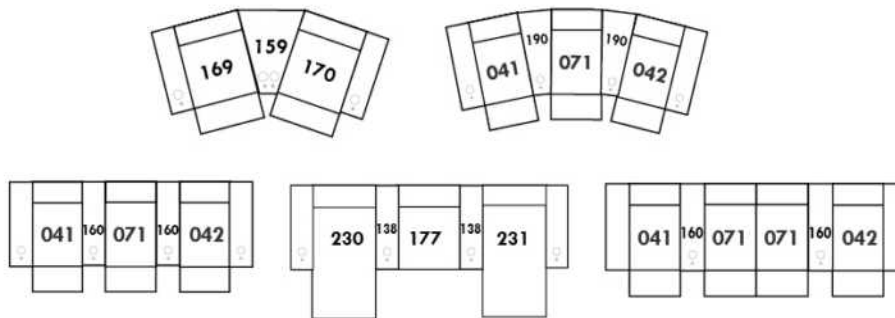

Each storage item has 2 USB ports and one electrical outlet inside the storage.

SUGGESTED CONFIGURATIONS

NICE

FEATURES:

Manual adjustable headrest on all items (2 on square corner & stationary on wedge).
 *Wall hugger power recliners with full footrest. *043 & 163 chairs: Wall clearance 16".
 Power recliner lounge chair: Wall clearance 8" & front 5".
 Seat cushions with shaped foam + 1" layer of memory foam; arm with memory foam.
 Stitching: Small thread in fabric & large flat thread in leather.
 Note: 2 recliner seats separated by a corner can not be opened at the same time. No recliner seats beside item #155 Small square corner.