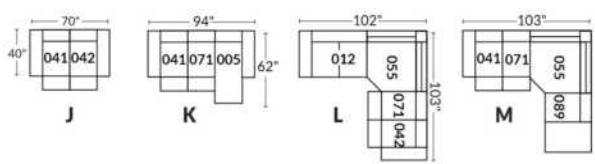

EXEMPLE 23" EXAMPLE