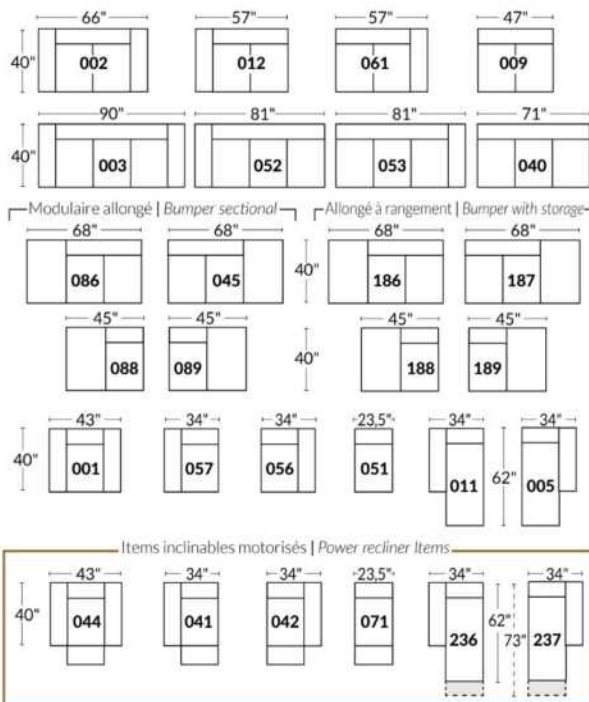

SIÈGE 23" DE LARGE | 23" SEAT WIDTH