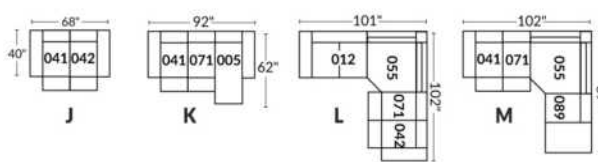

EXEMPLE 23" EXAMPLE