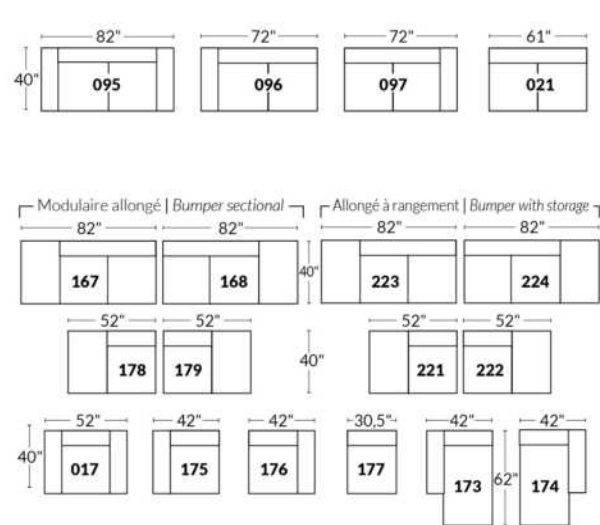

SIÈGE 30" DE LARGE | 30" SEAT WIDTH