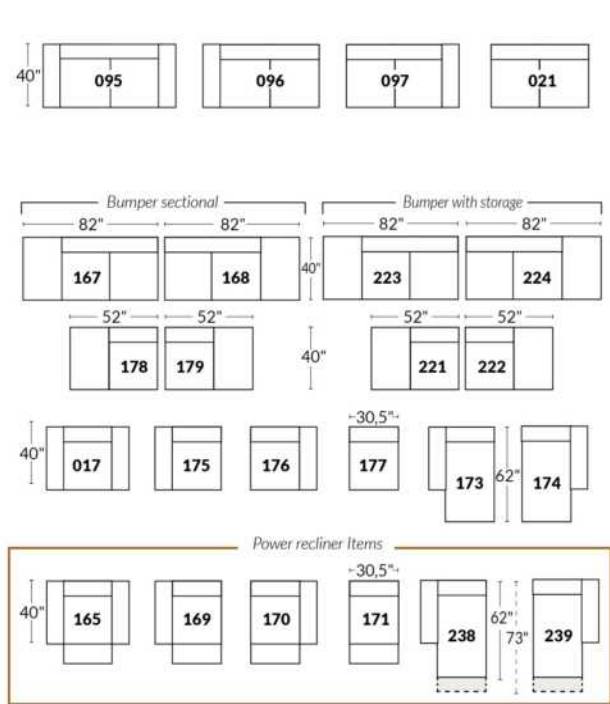

30" SEAT WIDTH

Others

PORTOFINO

Manual adjustable headrest on all items (2 on square corner & stationary on wedge).
 *Wall hugger power recliners with full footrest. *Chairs 043 & 163: Wall clearance 16".
 Power recliner lounge chair: Wall clearance 8" & front 5".
 Seat cushions with shaped foam + 1" layer of memory foam; arm with memory foam.
 Stitching: Small thread in fabric & large flat thread in leather.
 Note: 2 recliner seats separated by a corner can not be opened at the same time. No recliner seats beside #155 Small Square Corner.