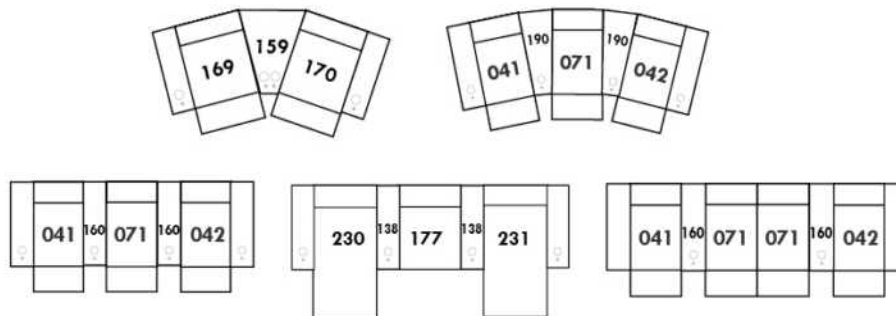

Each storage item has 2 USB ports and one electrical outlet inside the storage.

SUGGESTED CONFIGURATIONS

LEONARDO

FEATURES:

Manual adjustable headrest on all items (2 on square corner & stationary on wedge).
 *Wall hugger power recliners with full footrest. *043 & 163 chairs: Wall clearance 16".
 Power recliner lounge chair: Wall clearance 8" & front 5".
 Seat cushions with shaped foam + 1" layer of memory foam; arm with memory foam.
 Stitching: Small thread in fabric & large flat thread in leather.
 Note: 2 recliner seats separated by a corner can not be opened at the same time. No recliner seats beside #155 Small Square Corner.