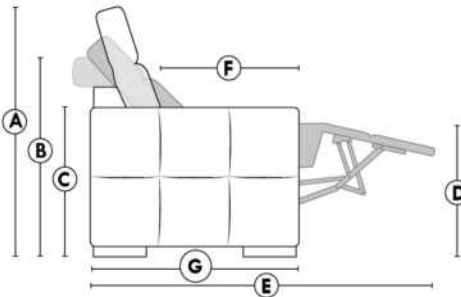

SAN DIEGO

OPTIMA
Collection

Jaymar

Conçu et fabriqué fièrement au Canada
Proudly designed and made in Canada

Our product is hand-made and minor variations can occur.

SPECIFICATIONS