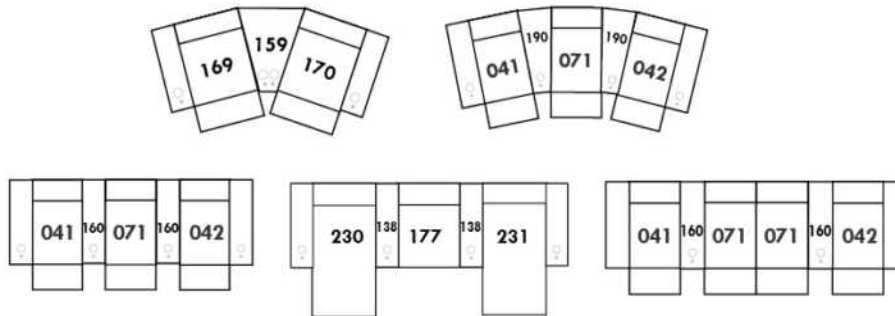

Each storage item has 2 USB ports and one electrical outlet inside the storage.

SUGGESTED CONFIGURATIONS

VALENCE

FEATURES:

- Manual adjustable headrest on all items (2 on square corner & stationary on wedge).
- *Wall hugger power recliners with full footrest. *043 & 163 chairs: Wall clearance 16".
- Power recliner lounge chair: Wall clearance 8" & front 5".
- Seat cushions with shaped foam + 1" layer of memory foam.
- Stitching: Small thread in fabric & large flat thread in leather.