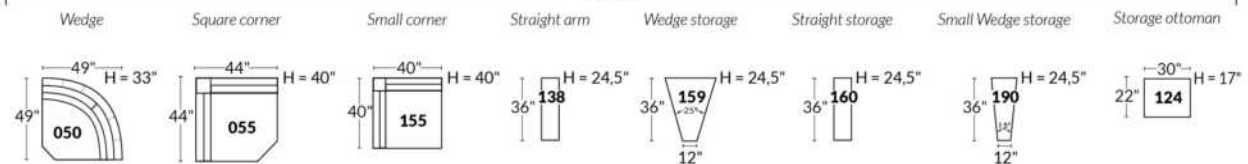

30" SEAT WIDTH

Others

PORTOFINO

Manual adjustable headrest on all items (2 on square corner & stationary on wedge).
 *Wall hugger power recliners with full footrest. *Chairs 043 & 163: Wall clearance 16".
 Power recliner lounge chair: Wall clearance 8" & front 5".
 Seat cushions with shaped foam + 1" layer of memory foam; arm with memory foam.
 Stitching: Small thread in fabric & large flat thread in leather.
 Note: 2 recliner seats separated by a corner can not be opened at the same time. No recliner seats beside #155 Small Square Corner.