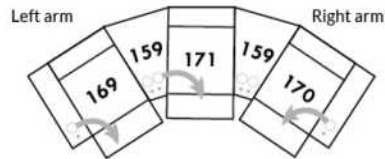

Informations about headrest, controller on reclining seat

WITH illuminated cup holder

If you have a **stationary item**, you will have cup holder N°1.

If you have a recliner chair with a **manual headrest**, you will have the cup holder N°2.

If you have a recliner chair with an **electric headrest**, you will have cup holder N°3.

Without cup holder and with a reclining seat

If you have a recliner with a **manual headrest** you will have the touch sensor button control on the side of the seat.

If you have a recliner with an **electric headrest** you will have a dual push button controller with USB port on the arm.

If you have an **armless recliner**, you will have the hidden touch sensor button control.