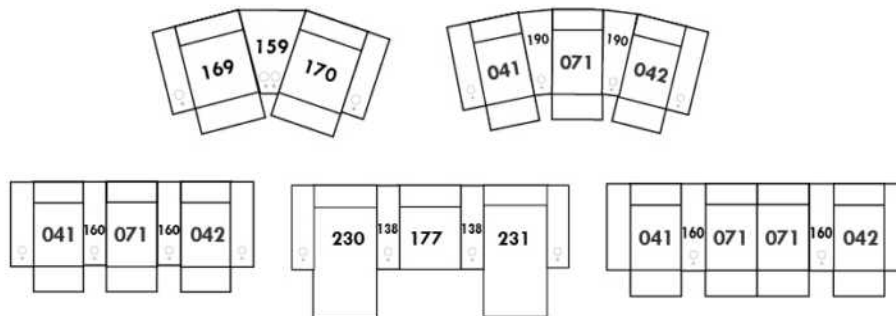

Each storage item has 2 USB ports and one electrical outlet inside the storage.

SUGGESTED CONFIGURATIONS

COLOGNE

Manual adjustable headrest on all items (2 on square corner & stationary on wedge).

*Wall hugger power recliners with full footrest. *043 & 163 chairs: Wall clearance 16".