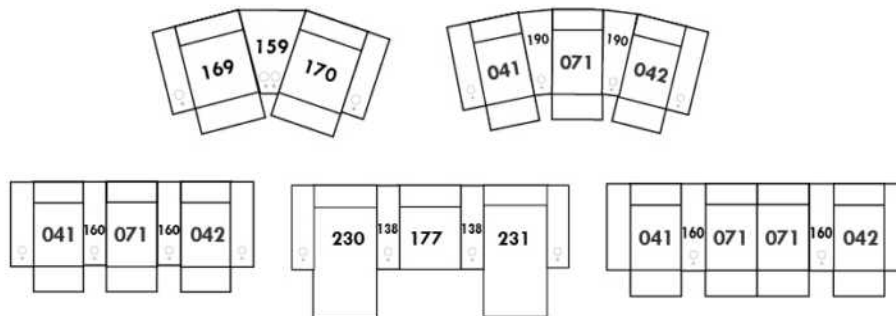

Each storage item has 2 USB ports and one electrical outlet inside the storage.

SUGGESTED CONFIGURATIONS

VARSOVIE

FEATURES:

Manual adjustable headrest on all items (2 on square corner & stationary on wedge).
 *Wall hugger power recliners with full footrest. *043 & 163 chairs: Wall clearance 16".
 Power recliner lounge chair: Wall clearance 8" & front 5".
 Seat cushions with shaped foam + 1" layer of memory foam.
 Stitching: Small thread in fabric & large flat thread in leather.
 Note: 2 recliner seats separated by a corner can not be opened at the same time. No recliner seats beside #155 Small Square Corner.