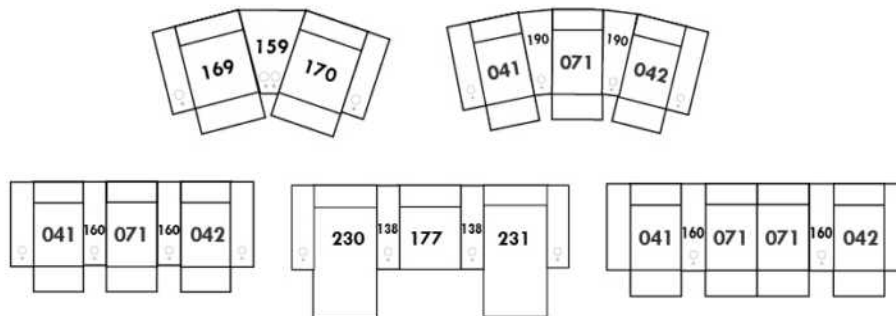

Each storage item has 2 USB ports and one electrical outlet inside the storage.

SUGGESTED CONFIGURATIONS

AMSTERDAM

Manual adjustable headrest on all items (2 on square corner & stationary on wedge).

*Wall hugger power recliners with full footrest.