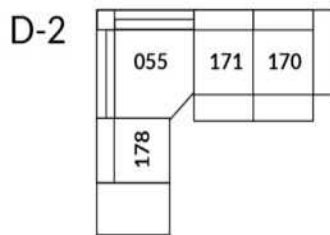

30" Seat Width | Siège 30" de large

Home Theatre CONFIGURATIONS Cinéma maison

23" Seat Width | Siège 23" de large

Home Theatre CONFIGURATIONS Cinéma maison

OPTIMA Collection

Jaymar 

Proudly designed and made in Canada