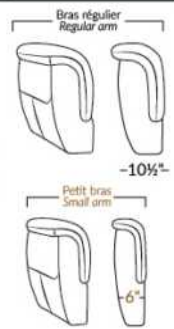

BRAS | ARMS

Option de bras:
Bras Régulier Large 10,5" ou Petit bras 6"

Arm option
Regular arm Large 10.5" or Small arm 6"

Contrôle de l'inclinaison situé à l'extérieur du bras
Recliner control located on the outside of the arm.