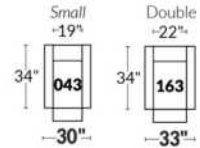

SWIVEL ROCKING MOTION CHAIR

16" Wall clearance
42" Height
6" Arms width
Wood base option