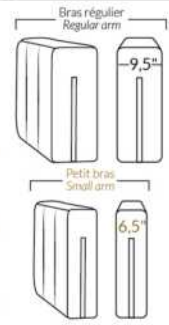

BRAS | ARMS

Option de bras:
Bras Régulier Large 9,5" ou Petit bras 6,5"

Arm option
Regular arm Large 9,5" or Small arm 6,5"

Contrôle de l'inclinaison situé à l'intérieur du bras
Recliner control located on the inside of the arm.

Option d'accessoires disponible sur le bras régulier seulement
Accessories option, available on Regular arms ONLY.