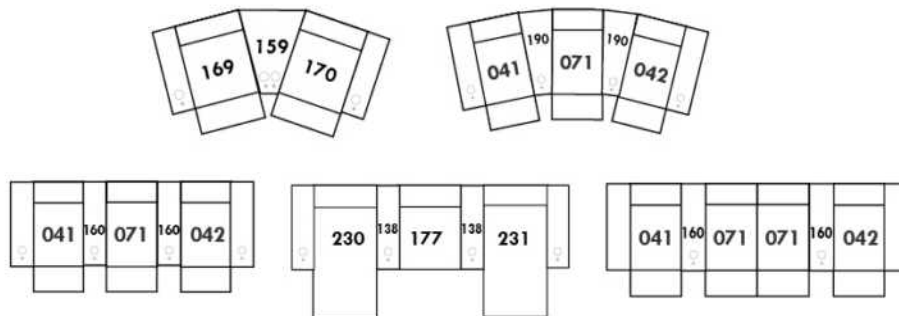

Each storage item has 2 USB ports and one electrical outlet inside the storage.

SUGGESTED CONFIGURATIONS

BROOKLYN

FEATURES:

Manual adjustable headrest on all items (2 on square corner & stationary on wedge).
 *Wall hugger power recliners with full footrest. *043 & 163 chairs: Wall clearance 16".
 Power recliner lounge chair: Wall clearance 8" & front 5".
 Seat cushions with shaped foam + 1" layer of memory foam; arm with memory foam.
 Stitching: Small thread in fabric & large flat thread in leather.
 Note: 2 recliner seats separated by a corner can not be opened at the same time. No recliner seats beside item #155.