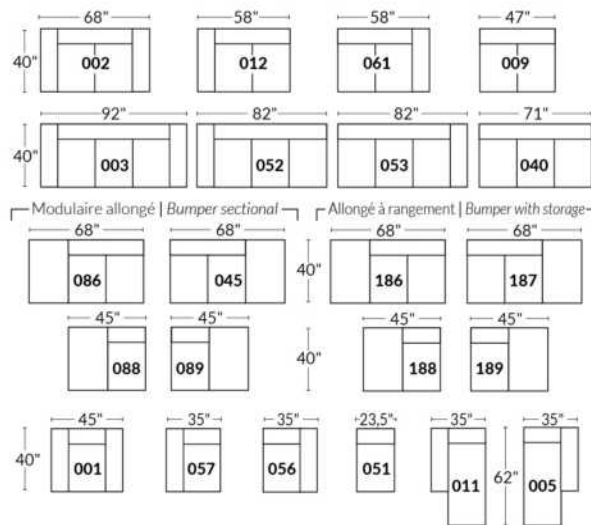

SIÈGE 23" DE LARGE | 23" SEAT WIDTH