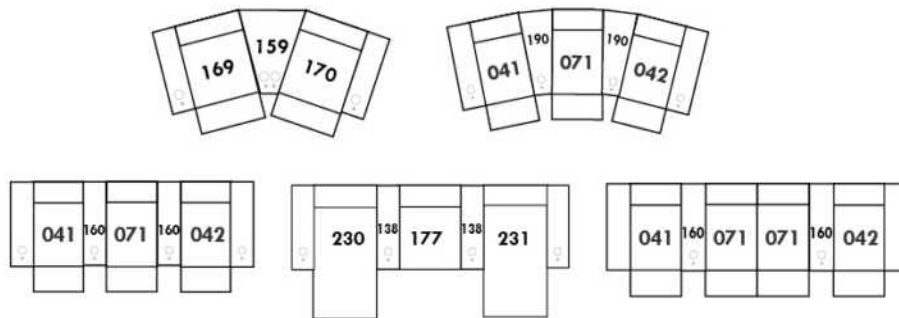

Each storage item has 2 USB ports and one electrical outlet inside the storage.

SUGGESTED CONFIGURATIONS

SORRENTO

FEATURES:

- Manual adjustable headrest on all items (2 on square corner & stationary on wedge).
 - *Wall hugger power recliners with full footrest. *043 & 163 chairs: Wall clearance 16".
 - Power recliner lounge chair: Wall clearance 8" & front 5".
 - Seat cushions with shaped foam + 1" layer of memory foam; arm with memory foam.
 - Stitching: Small thread in fabric & large flat thread in leather.
- Note: 2 recliner seats separated by a corner can not be opened at the same time. No recliner seats beside item #155.