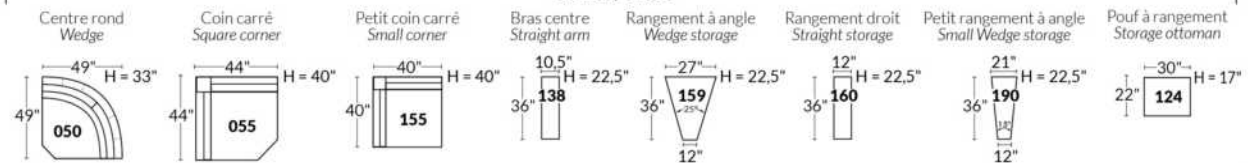

Autres | Others