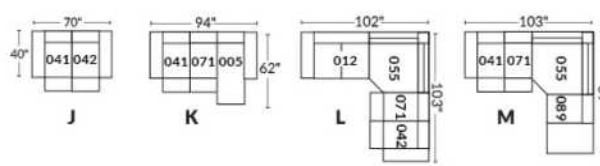

EXEMPLE 23" EXAMPLE