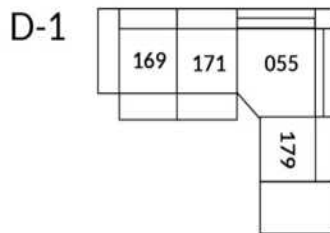

30" Seat Width | Siège 30" de large

Home Theatre CONFIGURATIONS Cinéma maison

23" Seat Width | Siège 23" de large

Home Theatre CONFIGURATIONS Cinéma maison

OPTIMA Collection

Jaymar 

Proudly designed and made in Canada