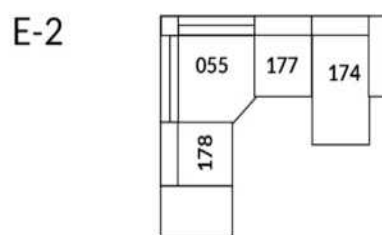

30" Seat Width | Siège 30" de large

Home Theatre CONFIGURATIONS Cinéma maison

23" Seat Width | Siège 23" de large

Home Theatre CONFIGURATIONS Cinéma maison

OPTIMA Collection

Jaymar 

Proudly designed and made in Canada