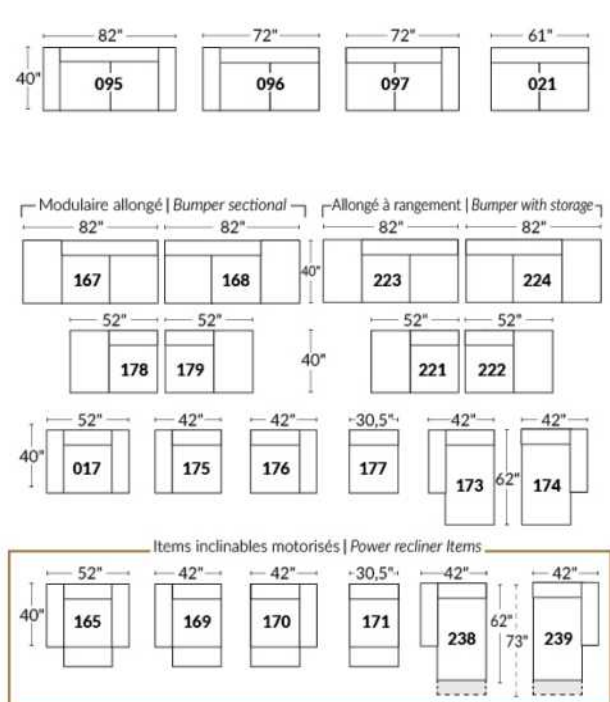

SIÈGE 30" DE LARGE | 30" SEAT WIDTH