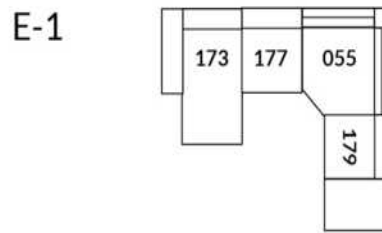

30" Seat Width | Siège 30" de large

Home Theatre CONFIGURATIONS Cinéma maison

23" Seat Width | Siège 23" de large

Home Theatre CONFIGURATIONS Cinéma maison

OPTIMA Collection

Jaymar 

Proudly designed and made in Canada