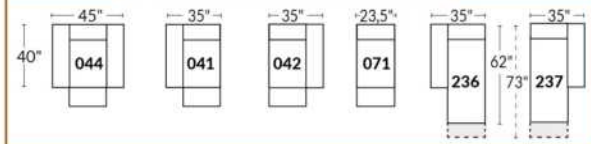

Items inclinables motorisés | Power recliner Items