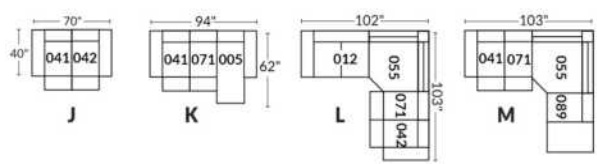

EXEMPLE 23" EXAMPLE