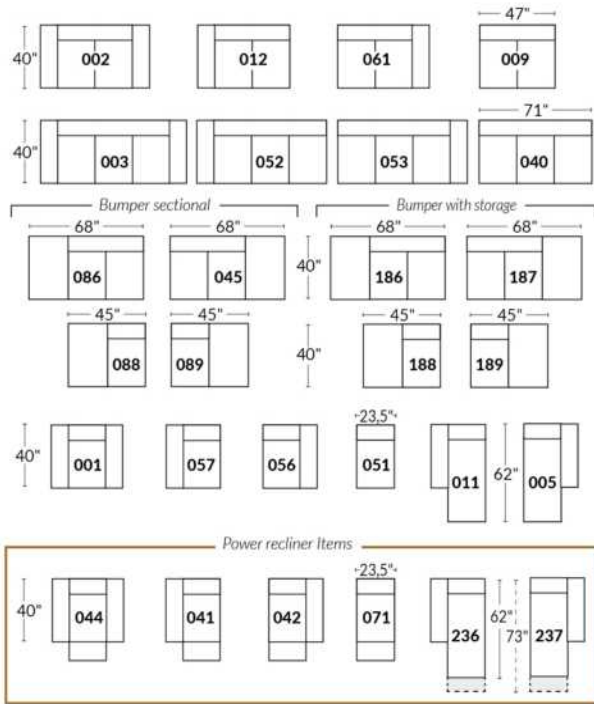

30" SEAT WIDTH

Others

PORTOFINO

Manual adjustable headrest on all items (2 on square corner & stationary on wedge).
 *Wall hugger power recliners with full footrest. *Chairs 043 & 163: Wall clearance 16".
 Power recliner lounge chair: Wall clearance 8" & front 5".
 Seat cushions with shaped foam + 1" layer of memory foam; arm with memory foam.
 Stitching: Small thread in fabric & large flat thread in leather.
 Note: 2 recliner seats separated by a corner can not be opened at the same time. No recliner seats beside #155 Small Square Corner.