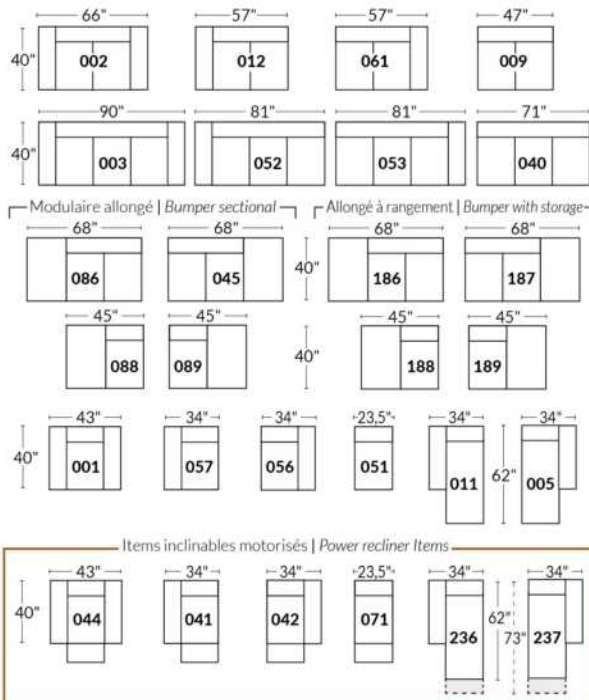

SIÈGE 23" DE LARGE | 23" SEAT WIDTH