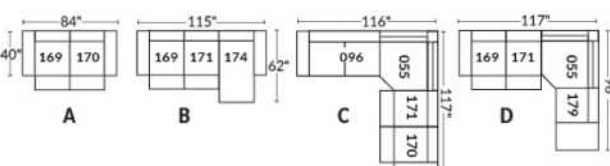

EXEMPLE 30" EXAMPLE