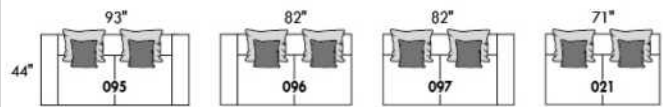

FASHION COLLECTION

FASHION I

COUSSINS PLEINE LARGEUR
FULL BACK CUSHIONS

831 34 x 7 x 19
832 24 x 6 x 10

FASHION II

COUSSINS CARRÉS - DOS APPARENT
SQUARE CUSHIONS - VISIBLE BACK

833 26 x 7 x 19
834 16 x 6 x 16