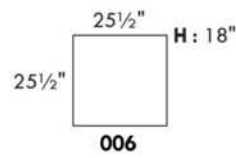

HARRISON

Hauteur complète 36" | Hauteur de siège 19" | Hauteur devant bras 26" | Profondeur d'assise 21"
Total Height 36" | Seat Height 19" | Arm Height 26" | Seat Depth 21"

www.jaymar.ca