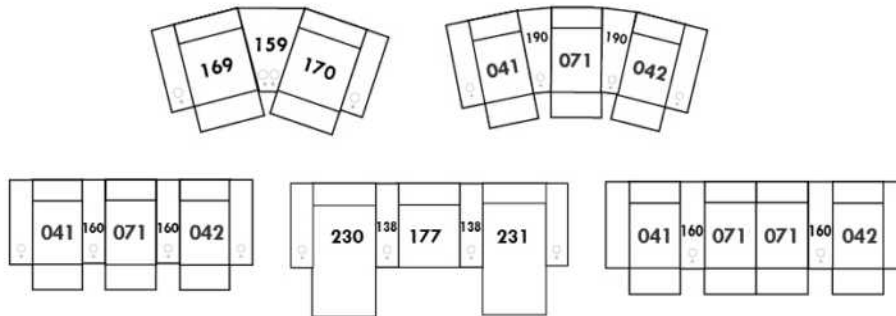

SUGGESTED CONFIGURATIONS