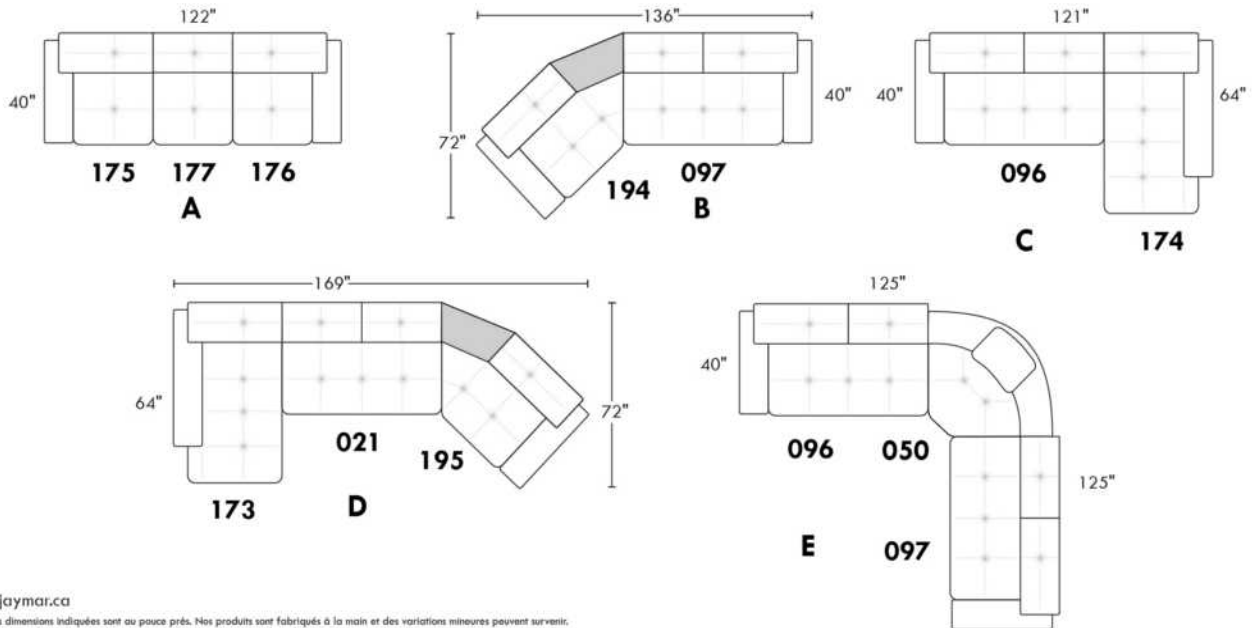

CONFIGURATIONS