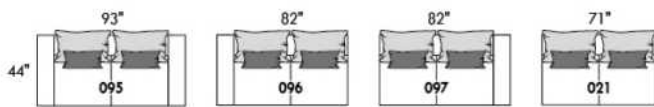

FASHION COLLECTION

FASHION I

COUSSINS PLEINE LARGEUR
FULL BACK CUSHIONS

831 34 x 7 x 19
832 24 x 6 x 10

FASHION II

COUSSINS CARRÉS - DOS APPARENT
SQUARE CUSHIONS - VISIBLE BACK

833 26 x 7 x 19
834 16 x 6 x 16