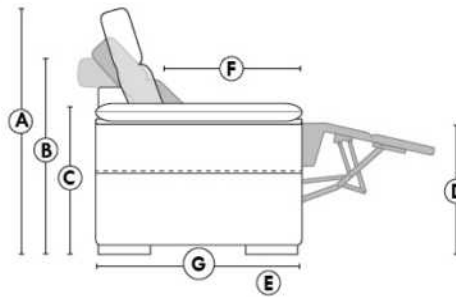

SPECIFICATIONS

- ☐ Appui-tête levé / Headrest up
- ☐ Appui-tête baissé / Headrest down
- ☐ Complètement incliné / Fully reclined

- **A** Hauteur complète 40" Total Height
- **B** Hauteur appui-tête baissé 33" Height headrest down
- **C** Hauteur du bras 24,5" Arm Height
- **D** Hauteur du siège 19,5" Seat height
- **E** Profondeur inclinée 65" Depth fully reclined
- **F** Profondeur d'assise 20"ou/ou 22" Seat depth
- **G** Profondeur appui-tête monté 37,5" Depth with headrest up

BRAS | ARMS

Option de bras:
Bras Régulier Large 10" ou Petit bras 6"
Arm option
Regular arm Large 10" or Small arm 6"