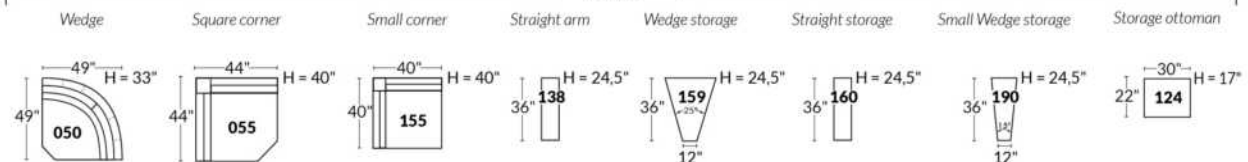

OPTIMA Collection

Jaymar

Proudly designed and made in Canada

Our product is hand-made and minor variations can occur.

SPECIFICATIONS

☐ Headrest up   ☐ Headrest down   ☐ Fully reclined

- Ⓐ 40" Total Height
- Ⓑ 33" Height headrest down
- Ⓒ 24" Arm Height
- Ⓓ 19,5" Seat height
- Ⓔ 65" Depth fully reclined
- Ⓕ 20"ou/ or 22" Seat depth
- Ⓖ 37,5" Depth with headrest up

ARMS

Arm option
Regular arm Large or Small arm

Accessories option, available on certain Regular arms ONLY.

SWIVEL ROCKING MOTION CHAIR

16" Wall clearance
42" Height
6" Arms width
Wood base option

23" SEAT WIDTH

30" SEAT WIDTH

Others