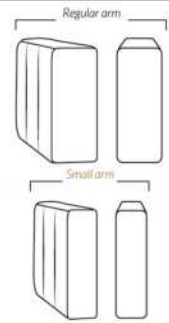

ARMS

Arm option
Regular arm Large or Small arm