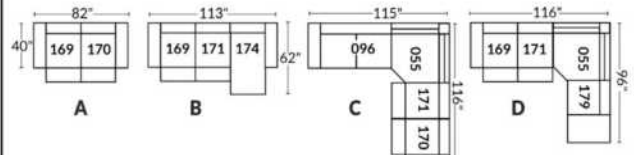

EXEMPLE 30" EXAMPLE