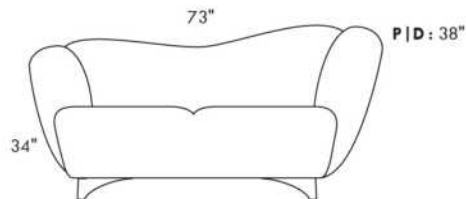

SCORPIO

Hauteur de siège 18" | Hauteur devant bras 34" | Profondeur d'assise 21"
Seat Height 18" | Arm Height 34" | Seat Depth 21"

095*

002*

001

006

COUSSIN DÉCORATIF INCLU
ARM BOLSTER INCLUDED

PL12

Diam.: 17"
rond | round