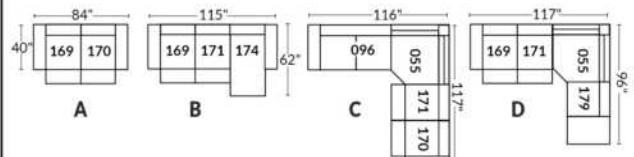

EXEMPLE 30" EXAMPLE