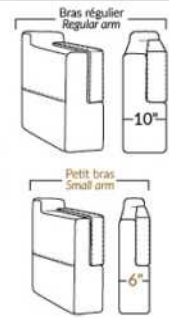

BRAS | ARMS

Option de bras:
Bras Régulier Large 10" ou Petit bras 6"

Arm option
Regular arm Large 10" or Small arm 6"

Contrôle de l'inclinaison situé à l'extérieur du bras
Recliner control located on the outside of the arm.