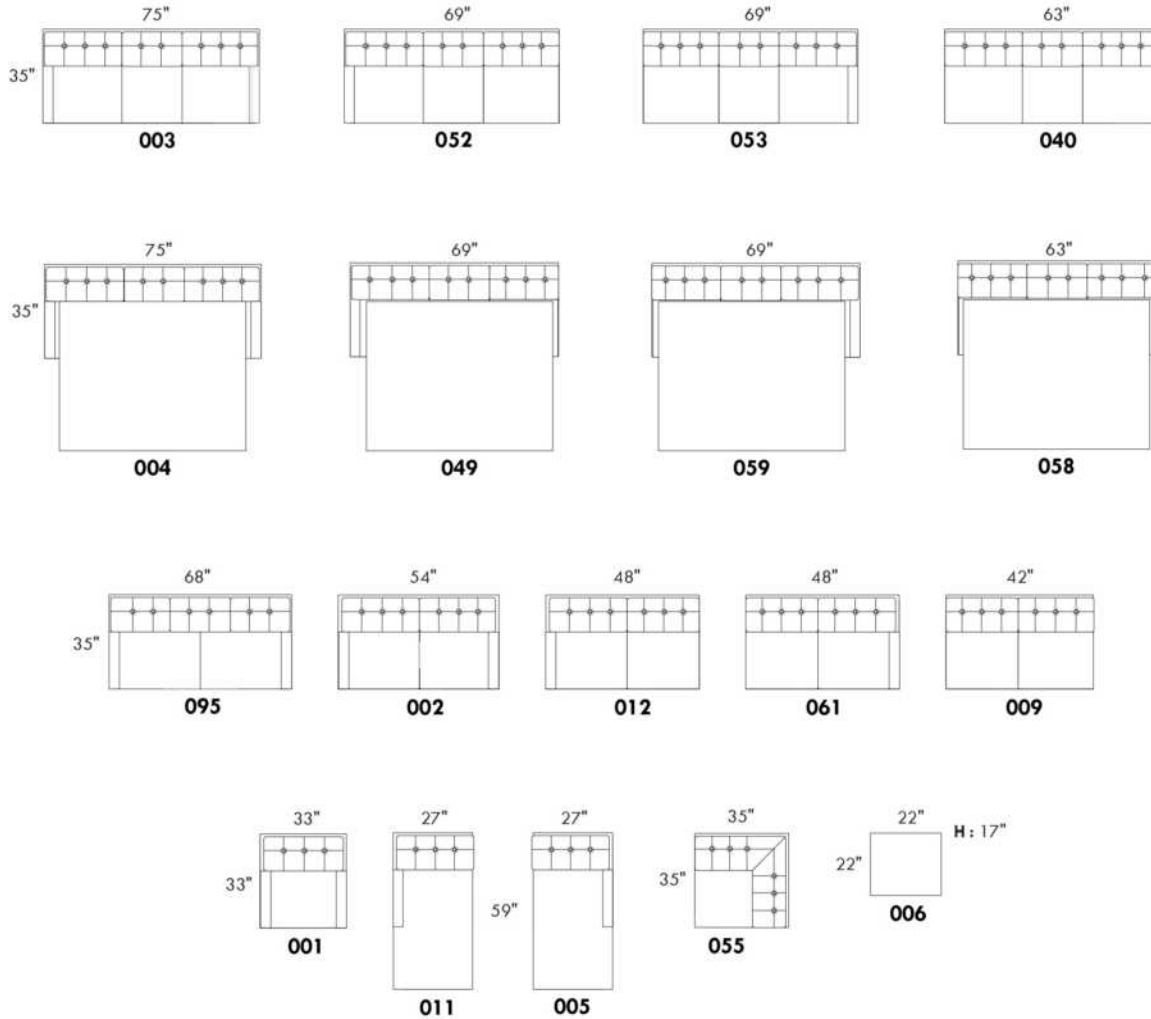

Hauteur complète 33" | Hauteur de siège 18½" | Profondeur d'assise 21"
Total Height 33" | Seat Height 18½" | Seat Depth 21"