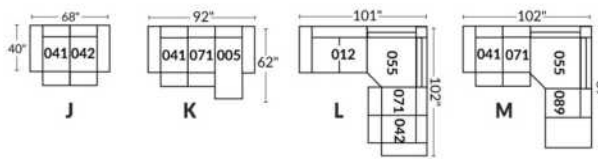

SPECIFICATIONS

BRAS | ARMS

DALLAS

OPTIMA
Collection

Jaymar

Conçu et fabriqué fièrement au Canada
Proudly designed and made in Canada

Our product is hand-made and minor variations can occur.

- ☐ Appui-tête levé Headrest up
- ☐ Appui-tête baissé Headrest down
- ☐ Complètement incliné Fully reclined

- **A** Hauteur complète 40" Total Height
- **B** Hauteur appui-tête baissé 33" Height headrest down
- **C** Hauteur du bras 24" Arm Height
- **D** Hauteur du siège 19,5" Seat height
- **E** Profondeur inclinée 65" Depth fully reclined
- **F** Profondeur d'assise 20" ou/ou 22" Seat depth
- **G** Profondeur appui-tête monté 37,5" Depth with headrest up

Option de bras:
Bras Régulier Large 9,5" ou Petit bras 6,25"

Arm option
Regular arm Large 9.5" or Small arm 6.25"

Contrôle de l'inclinaison situé à l'intérieur du bras
Recliner control located on the inside of the arm.

Option d'accessoires disponible sur le bras régulier seulement
Accessories option, available on Regular arms ONLY.

FAUTEUIL BERÇANT PIVOTANT INCLINABLE SWIVEL ROCKING MOTION CHAIR

SIÈGE 23" DE LARGE | 23" SEAT WIDTH

SIÈGE 30" DE LARGE | 30" SEAT WIDTH

Autres | Others

EXEMPLE 23" EXAMPLE

EXEMPLE 30" EXAMPLE