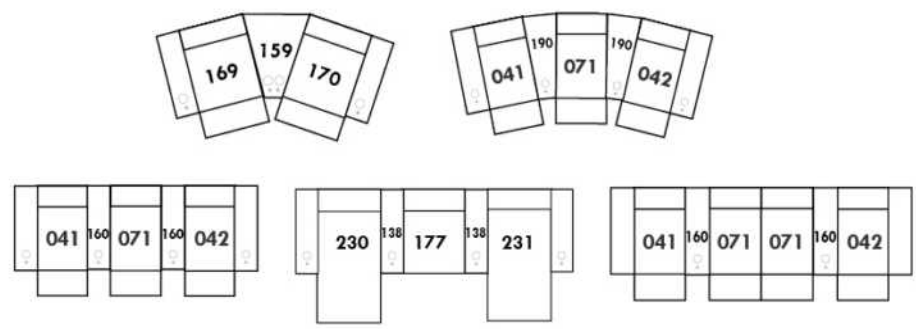

SUGGESTED CONFIGURATIONS