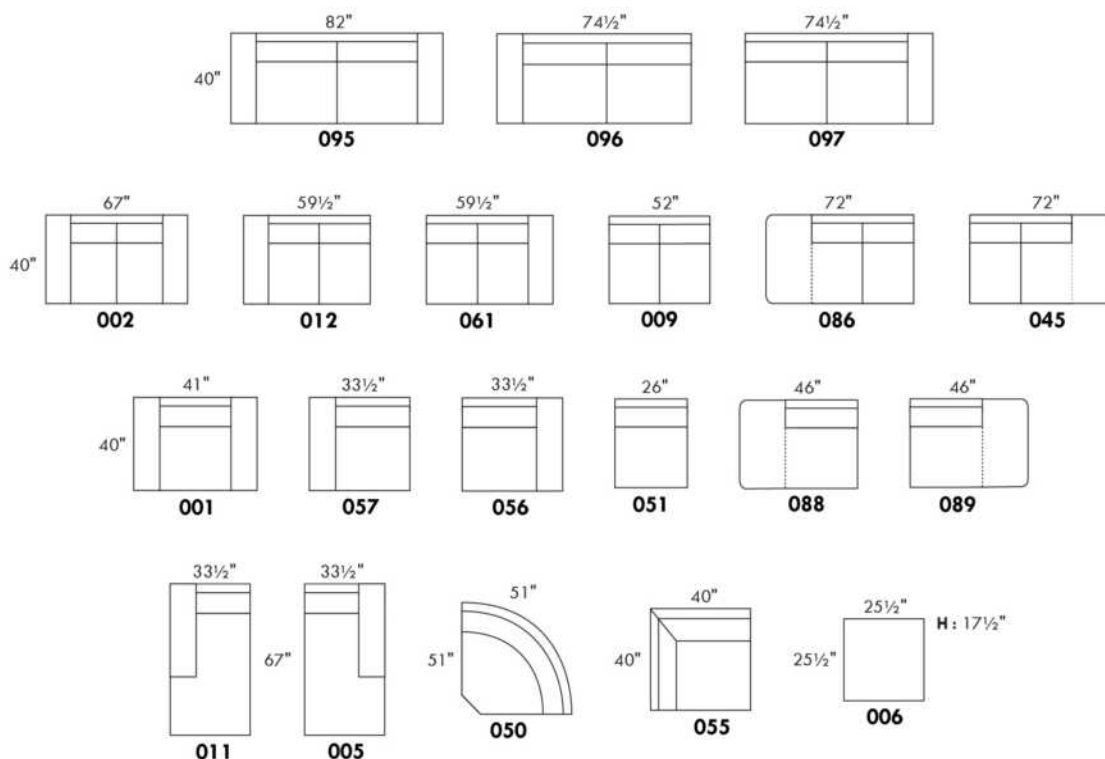

Hauteur complète 34" | Hauteur de siège 17" | Profondeur d'assise 21"
Total Height 34" | Seat Height 17" | Seat Depth 21"