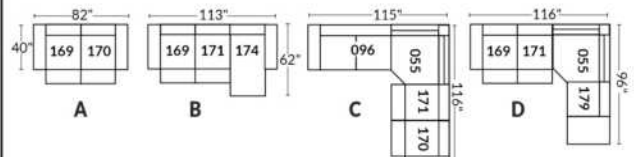

EXEMPLE 30" EXAMPLE