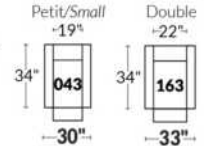

FAUTEUIL BERÇANT PIVOTANT INCLINABLE SWIVEL ROCKING MOTION CHAIR

Dégagement mural de 16" / Wall clearance
Hauteur de 42" / Height
Largeur de bras 6" / Arms width
Option base de bois / Wood base option