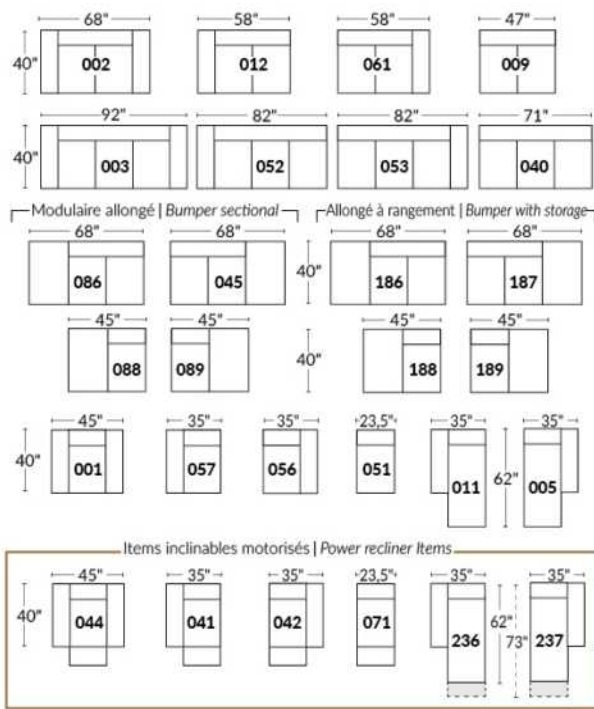

SIÈGE 23" DE LARGE | 23" SEAT WIDTH