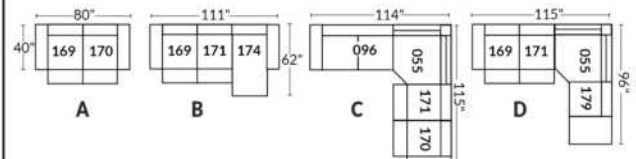

EXEMPLE 30" EXAMPLE