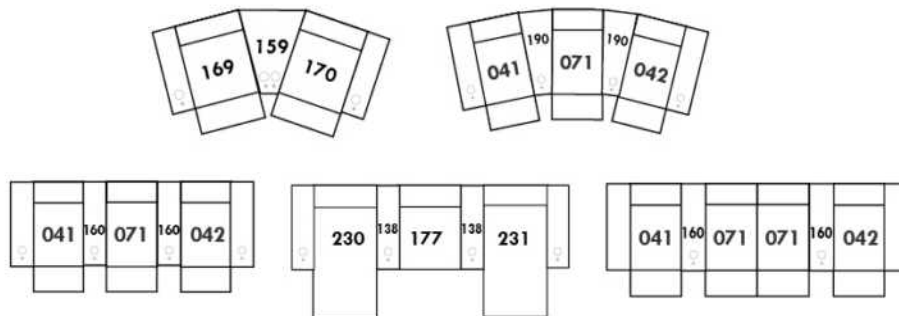

SUGGESTED CONFIGURATIONS