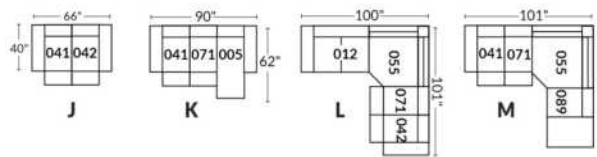

EXEMPLE 23" EXAMPLE