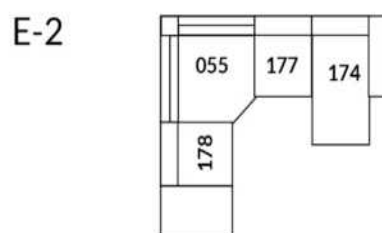

30" Seat Width | Siège 30" de large

Home Theatre CONFIGURATIONS Cinéma maison

23" Seat Width | Siège 23" de large

Home Theatre CONFIGURATIONS Cinéma maison

OPTIMA Collection

Jaymar 

Proudly designed and made in Canada