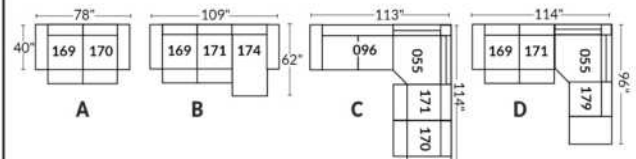

EXEMPLE 30" EXAMPLE