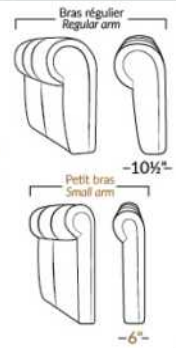

BRAS | ARMS

Option de bras:
Bras Régulier Large 10,5" ou Petit bras 6"

Arm option
Regular arm Large 10,5" or Small arm 6"

Contrôle de l'inclinaison situé à l'intérieur du bras
Recliner control located on the inside of the arm.