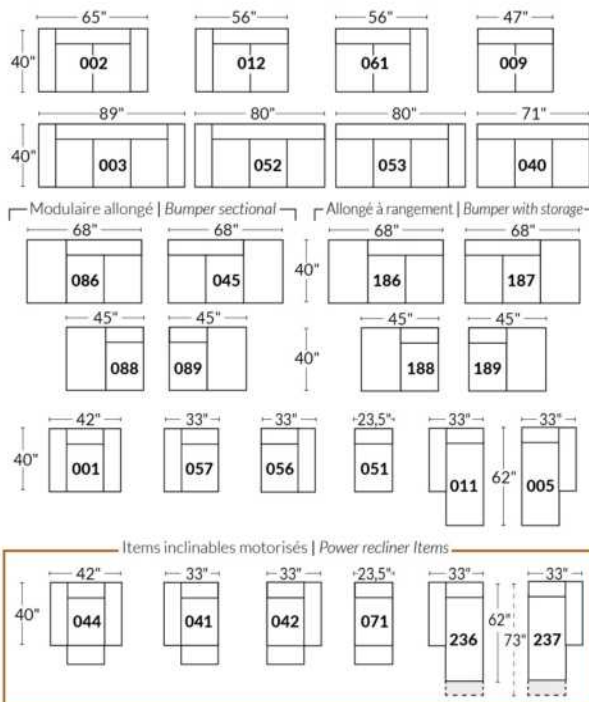

SIÈGE 23" DE LARGE | 23" SEAT WIDTH