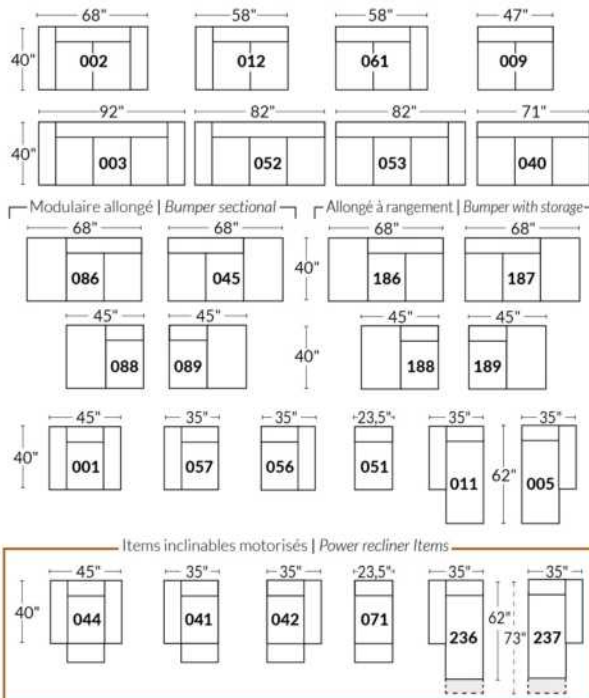

SIÈGE 23" DE LARGE | 23" SEAT WIDTH