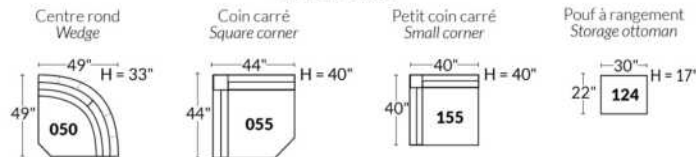

Autres | Others