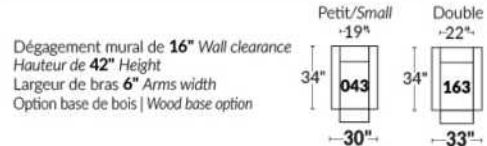

FAUTEUIL BERÇANT PIVOTANT INCLINABLE SWIVEL ROCKING MOTION CHAIR