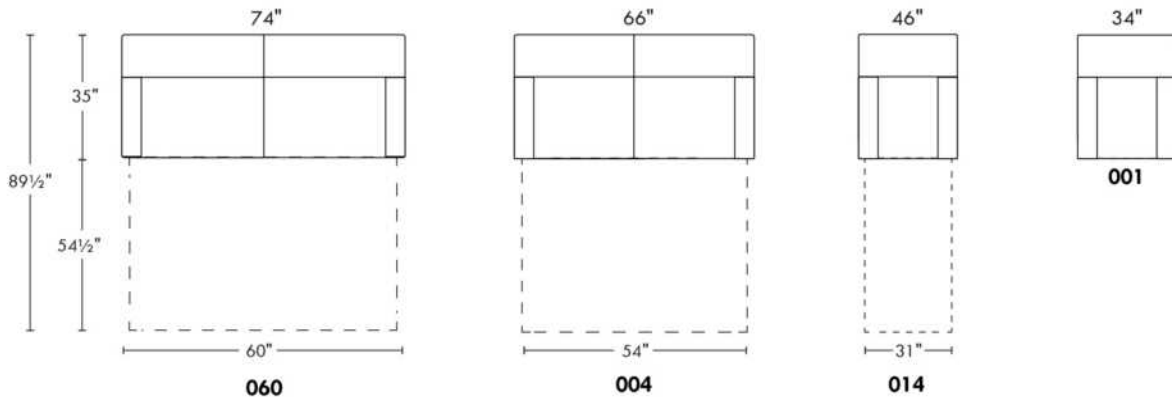

Hauteur complète 35" | Hauteur de siège 18" | Hauteur devant bras 25½" | Profondeur d'assise 21"
Total Height 35" | Seat Height 18" | Arm Height 25½" | Seat Depth 21"

GLAMOUR

FEATURES:

- The fashion collection offers unparalleled comfort. Each module is filled with a 100% Canadian feather mix.
- The envelopes are compartmentalized in 100% cotton casings to equally maintain the feathers in the cushions while minimizing feather leaks.
- All furniture pieces are finished on the sides and can be arranged as a sectional or as standalone pieces.
- Each item has a discreet fastening system that can be turned under the furniture.