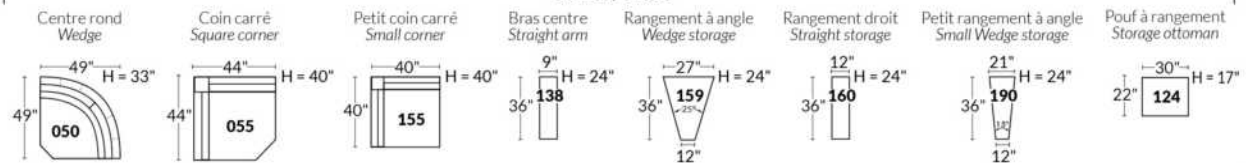

Autres | Others