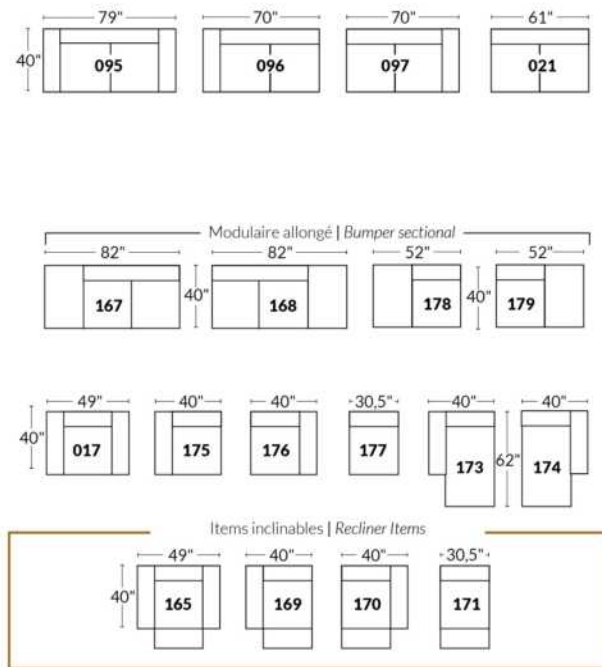

SIÈGE 30" DE LARGE | 30" SEAT WIDTH