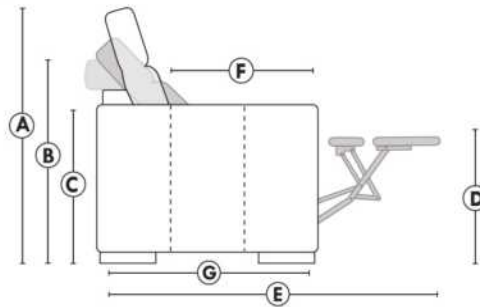

DARIO

PARALLELE
Collection 33

Jaymar

Conçu et fabriqué fièrement au Canada
Proudly designed and made in Canada

Our product is hand-made and minor variations can occur.

SPECIFICATIONS