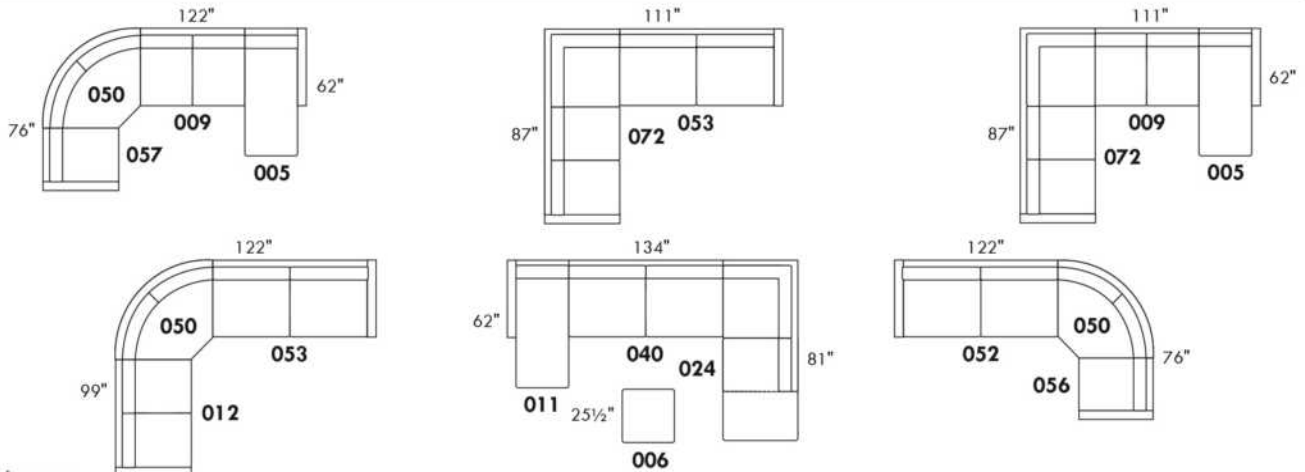

CONFIGURATIONS