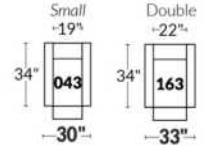

SWIVEL ROCKING MOTION CHAIR

16" Wall clearance
42" Height
6" Arms width
Wood base option