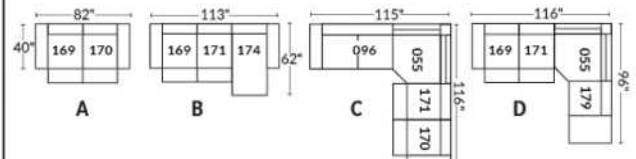

EXEMPLE 30" EXAMPLE