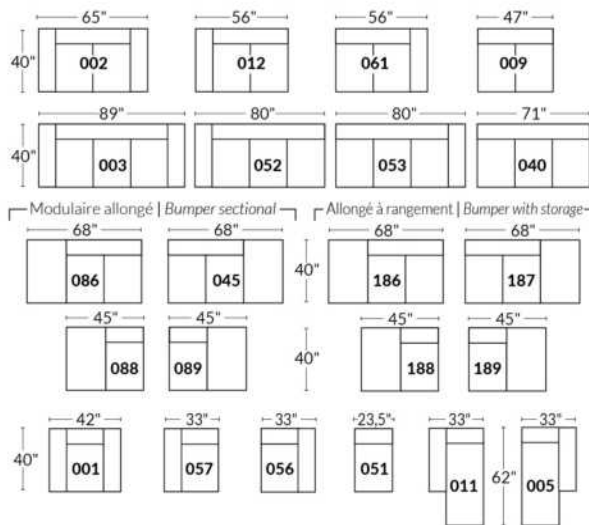

SIÈGE 23" DE LARGE | 23" SEAT WIDTH