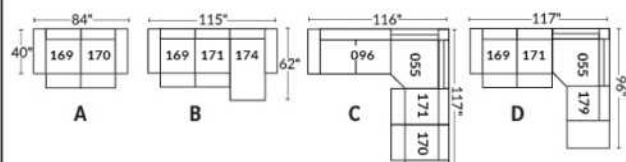

EXEMPLE 30" EXAMPLE