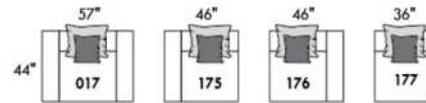

FASHION II

COUSSINS CARRÉS - DOS APPARENT
SQUARE CUSHIONS - VISIBLE BACK

833 26 x 7 x 19
834 16 x 6 x 16