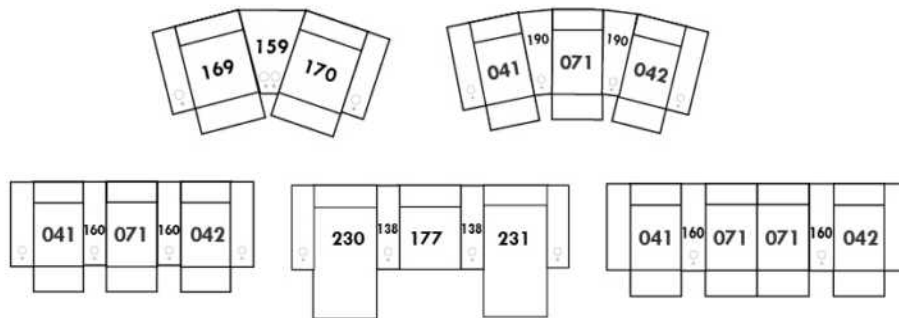

Each storage item has 2 USB ports and one electrical outlet inside the storage.

SUGGESTED CONFIGURATIONS

USA Price List

TOULOUSE

FEATURES: Modern style with tufted headrest & base. Manual headrest adjustable to 1 position.
SPECS: Seat Depth: 23". Arm Height: 21". Seat Height: 16,5".