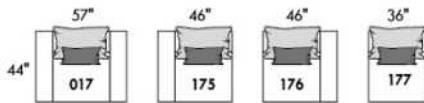

FASHION II

COUSSINS CARRÉS - DOS APPARENT
SQUARE CUSHIONS - VISIBLE BACK

833 26 x 7 x 19
834 16 x 6 x 16