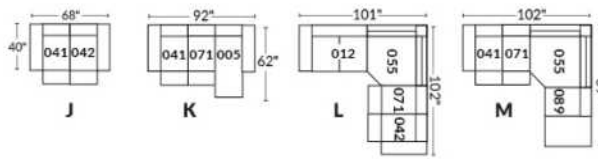

EXEMPLE 23" EXAMPLE