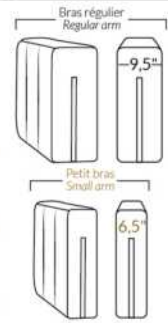

BRAS | ARMS

Option de bras:
Bras Régulier Large 9,5" ou Petit bras 6,5"

Arm option
Regular arm Large 9,5" or Small arm 6,5"

Contrôle de l'inclinaison situé à l'intérieur du bras
Recliner control located on the inside of the arm.

Option d'accessoires disponible sur le bras régulier seulement
Accessories option, available on Regular arms ONLY.