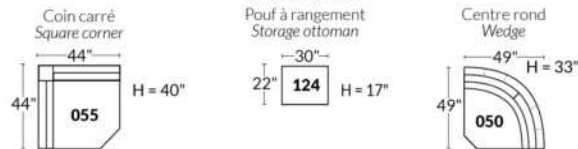

Autres | Others