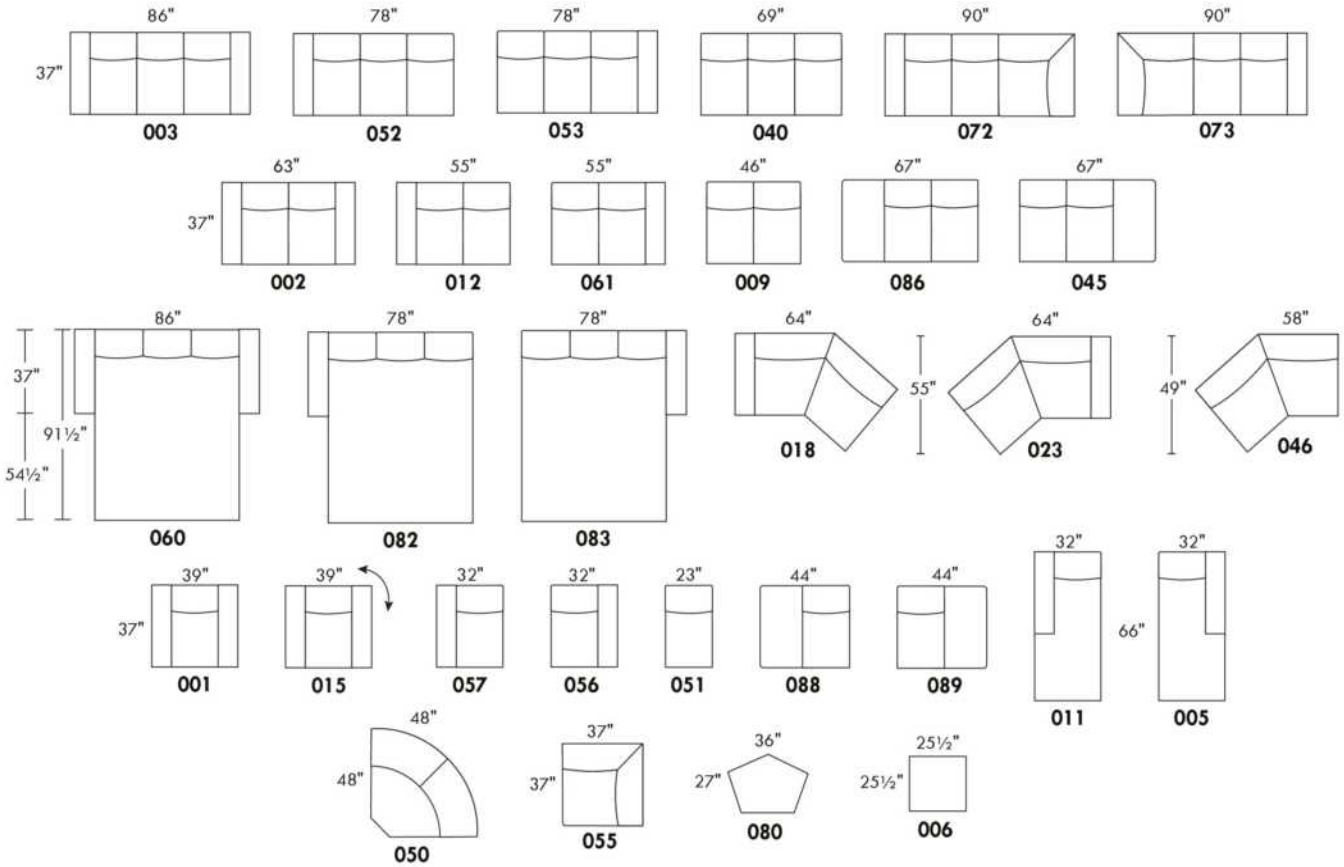

Hauteur complète 35" | Hauteur de siège 19" | Hauteur devant bras 24" | Profondeur d'assise 21"
Total Height 35" | Seat Height 19" | Arm Height 24" | Seat Depth 21"