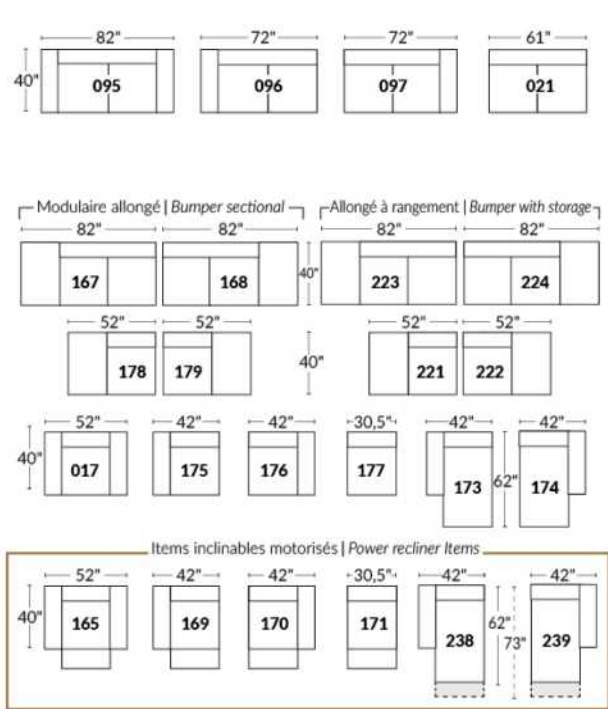

SIÈGE 30" DE LARGE | 30" SEAT WIDTH