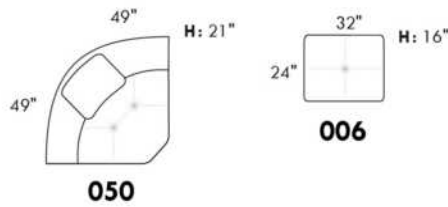

TOULOUSE

Hauteur complète 28"/35" | Hauteur de siège 16½" | Hauteur devant bras 21" | Profondeur d'assise 23"
Total Height 28"/35" | Seat Height 16½" | Arm Height 21" | Seat Depth 23"