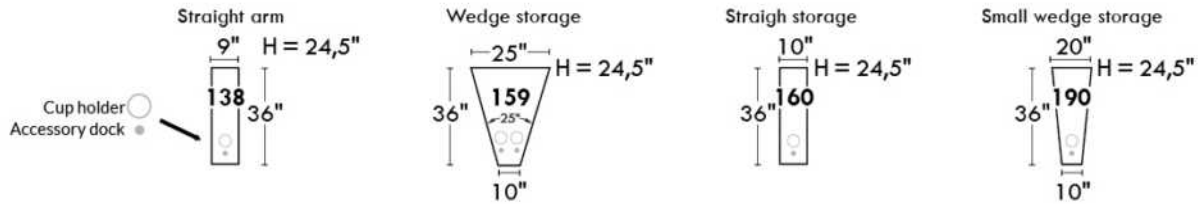

OPTIMA

HOME THEATRE Configurations

*Available on certain models and on large arms ONLY.

OPTIONS ACCESSORIES

Accessory Dock	V51 Wine Glass Holder	V52 Plastic Swivel Tray Table	V53 Wood Swivel tray Table (Choice of 8 colors) Specify on which arm (left or right) the tray table will be installed.
V54 Tablet Holder	V55 LED Lamp		

(For Accessory Dock price, see description section of the Optima model price list and for Accessory item prices, see at very end of the price list)

Items 138-159-160-190 and large arm.

Accessory docks and cups are Optional. *Not available on small arms*
Please specify on which arms you want the accessory docks and cup holders.
NB: Item 138-159-160-190 are unfinished on the sides, must be used between 2 seats.
Each storage item has 2 USB ports and one electrical outlet inside the storage.