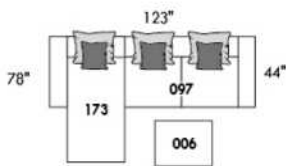

FASHION COLLECTION

FASHION I

COUSSINS PLEINE LARGEUR
FULL BACK CUSHIONS

831 34 x 7 x 19
832 24 x 6 x 10

FASHION II

COUSSINS CARRÉS - DOS APPARENT
SQUARE CUSHIONS - VISIBLE BACK

833 26 x 7 x 19
834 16 x 6 x 16

Mélanger & agencer!
Mix & Match!

Populaires | Popular CONFIGURATIONS