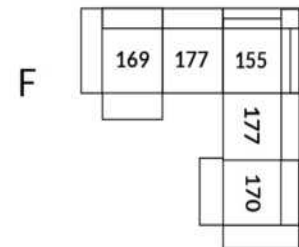

30" Seat Width | Siège 30" de large

Home Theatre CONFIGURATIONS Cinéma maison

23" Seat Width | Siège 23" de large

Home Theatre CONFIGURATIONS Cinéma maison

OPTIMA Collection

Jaymar 

Proudly designed and made in Canada