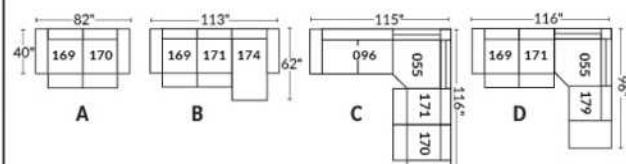

EXEMPLE 30" EXAMPLE