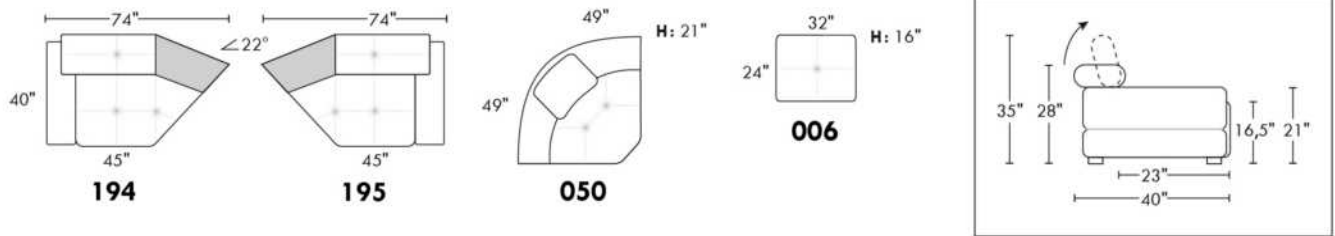

PARIS

Hauteur complète 28"/35" | Hauteur de siège 16½" | Hauteur devant bras 21" | Profondeur d'assise 23"
Total Height 28"/35" | Seat Height 16½" | Arm Height 21" | Seat Depth 23"