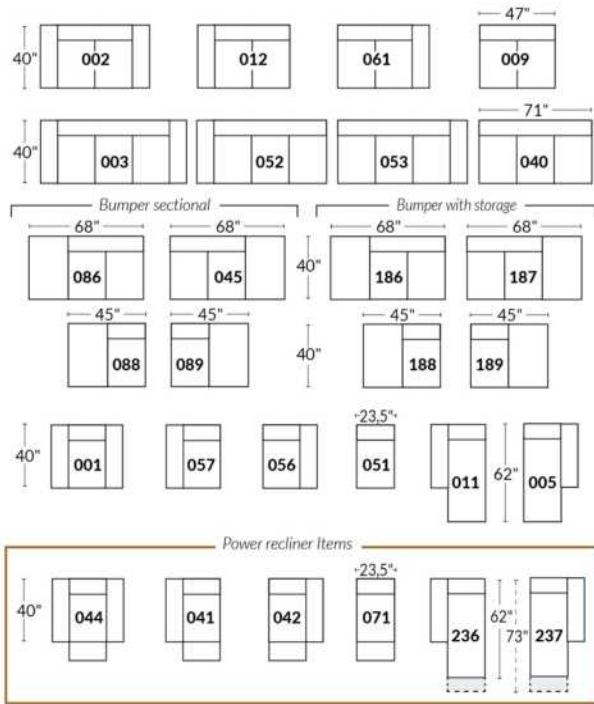

23" SEAT WIDTH