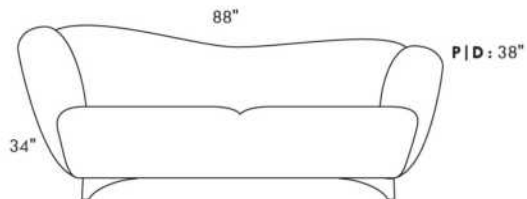

SCORPIO

Hauteur de siège 18" | Hauteur devant bras 34" | Profondeur d'assise 21"
Seat Height 18" | Arm Height 34" | Seat Depth 21"

095*