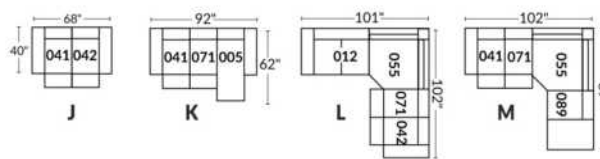

EXEMPLE 23" EXAMPLE