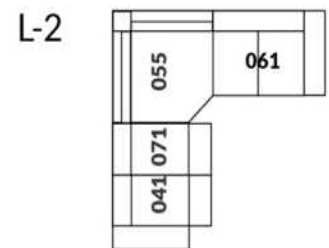

30" Seat Width | Siège 30" de large

Home Theatre CONFIGURATIONS Cinéma maison

23" Seat Width | Siège 23" de large

Home Theatre CONFIGURATIONS Cinéma maison

OPTIMA Collection

Jaymar 

Proudly designed and made in Canada