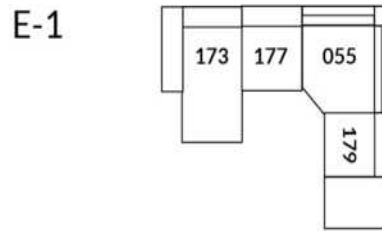

30" Seat Width | Siège 30" de large

Home Theatre CONFIGURATIONS Cinéma maison

23" Seat Width | Siège 23" de large

Home Theatre CONFIGURATIONS Cinéma maison

OPTIMA Collection

Jaymar 

Proudly designed and made in Canada