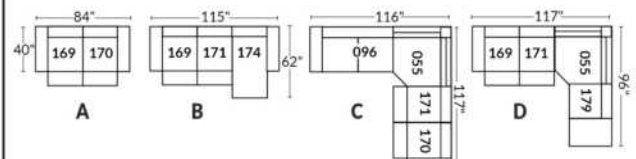

EXEMPLE 30" EXAMPLE