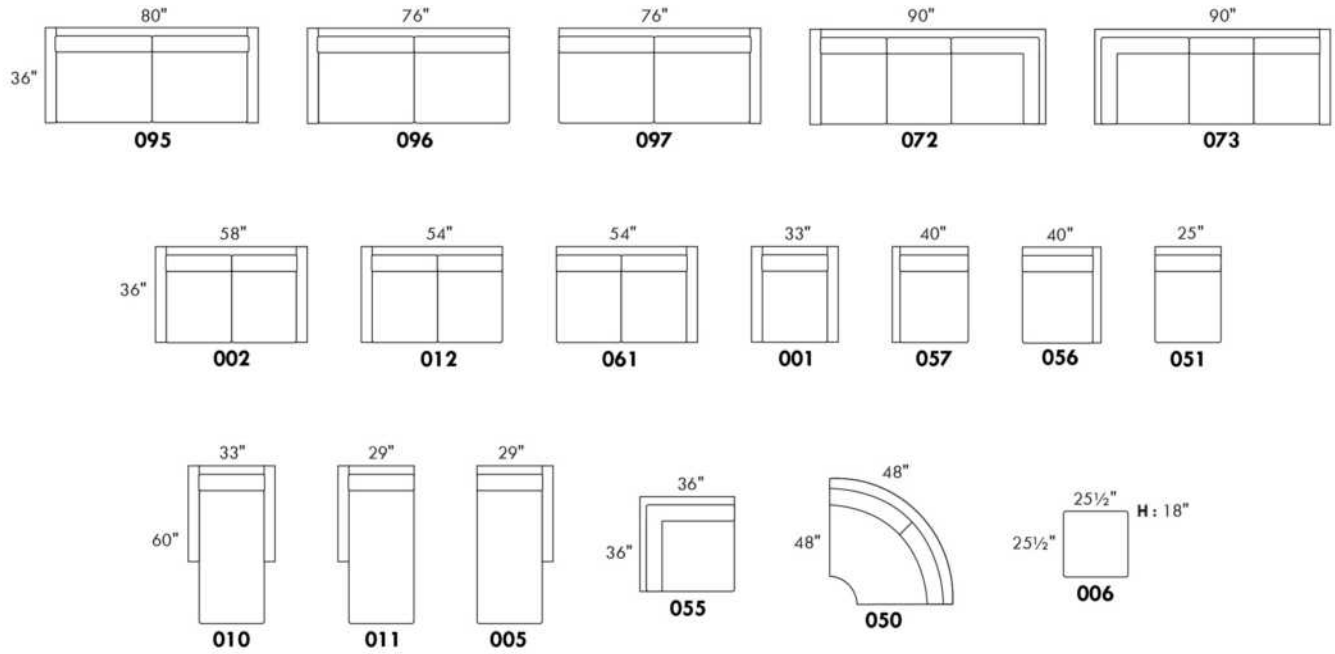

TALBOT

Hauteur complète 35" | Hauteur de siège 19" | Hauteur devant bras 24" | Profondeur d'assise 21"
Total Height 35" | Seat Height 19" | Arm Height 24" | Seat Depth 21"