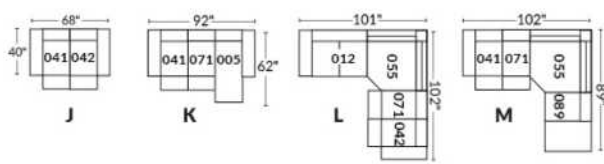

EXEMPLE 23" EXAMPLE