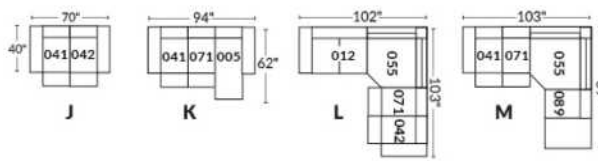

EXEMPLE 23" EXAMPLE