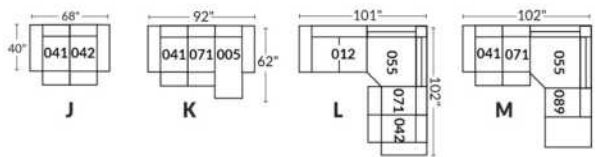

EXEMPLE 23" EXAMPLE