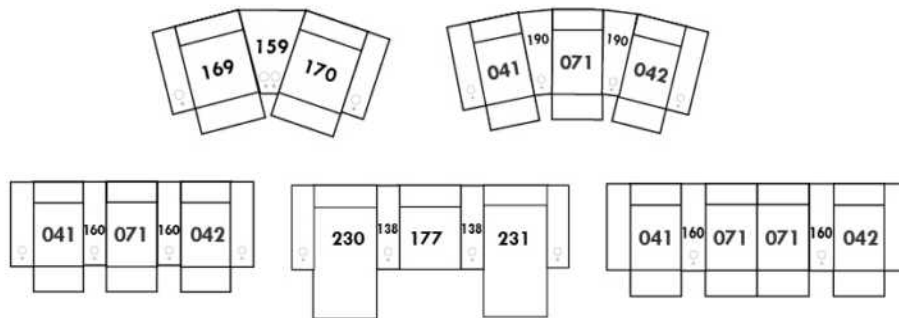

SUGGESTED CONFIGURATIONS