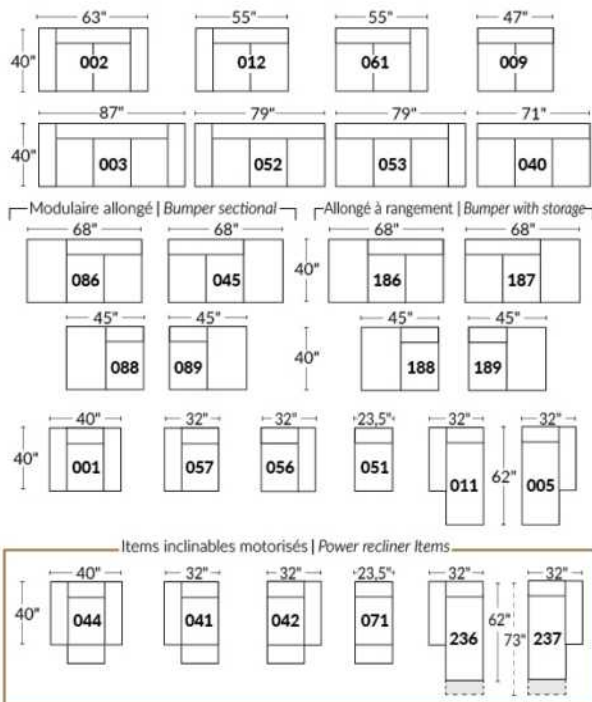

SIÈGE 23" DE LARGE | 23" SEAT WIDTH