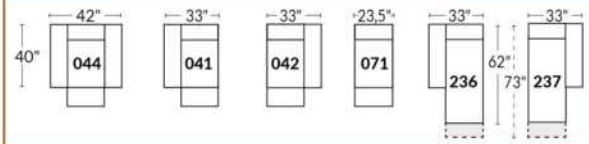

Items inclinables motorisés | Power recliner Items