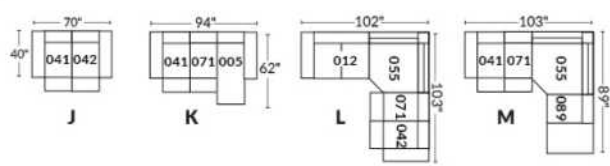

EXEMPLE 23" EXAMPLE