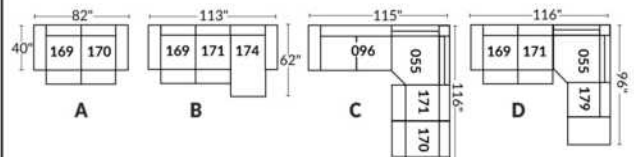

EXEMPLE 30" EXAMPLE