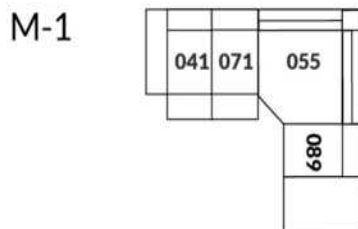

30" Seat Width | Siège 30" de large

Home Theatre CONFIGURATIONS Cinéma maison

23" Seat Width | Siège 23" de large

Home Theatre CONFIGURATIONS Cinéma maison

OPTIMA Collection

Jaymar 

Proudly designed and made in Canada