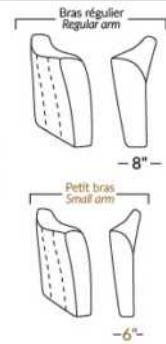

BRAS | ARMS

Option de bras:
Bras Régulier Large 8" ou Petit bras 6"

Arm option
Regular arm Large 8" or Small arm 6"

Contrôle de l'inclinaison situé à l'extérieur du bras
Recliner control located on the outside of the arm.