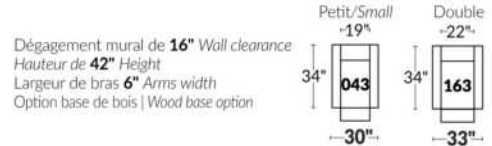

FAUTEUIL BERÇANT PIVOTANT INCLINABLE SWIVEL ROCKING MOTION CHAIR