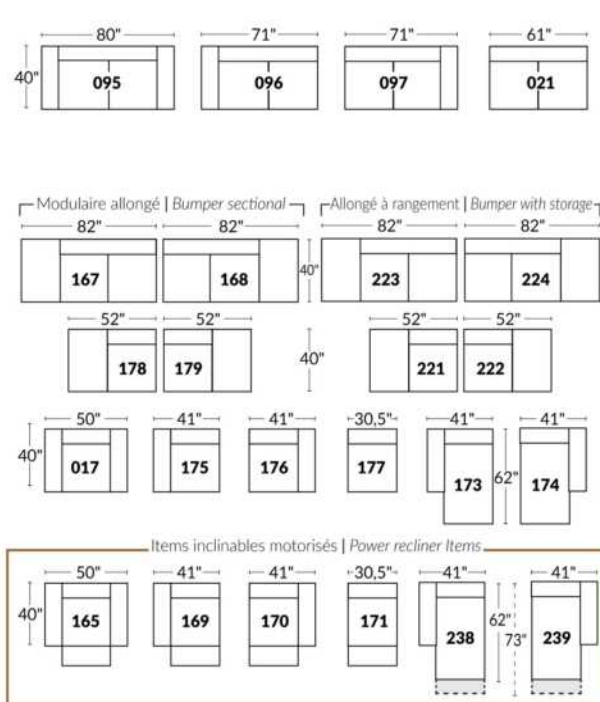

SIÈGE 30" DE LARGE | 30" SEAT WIDTH