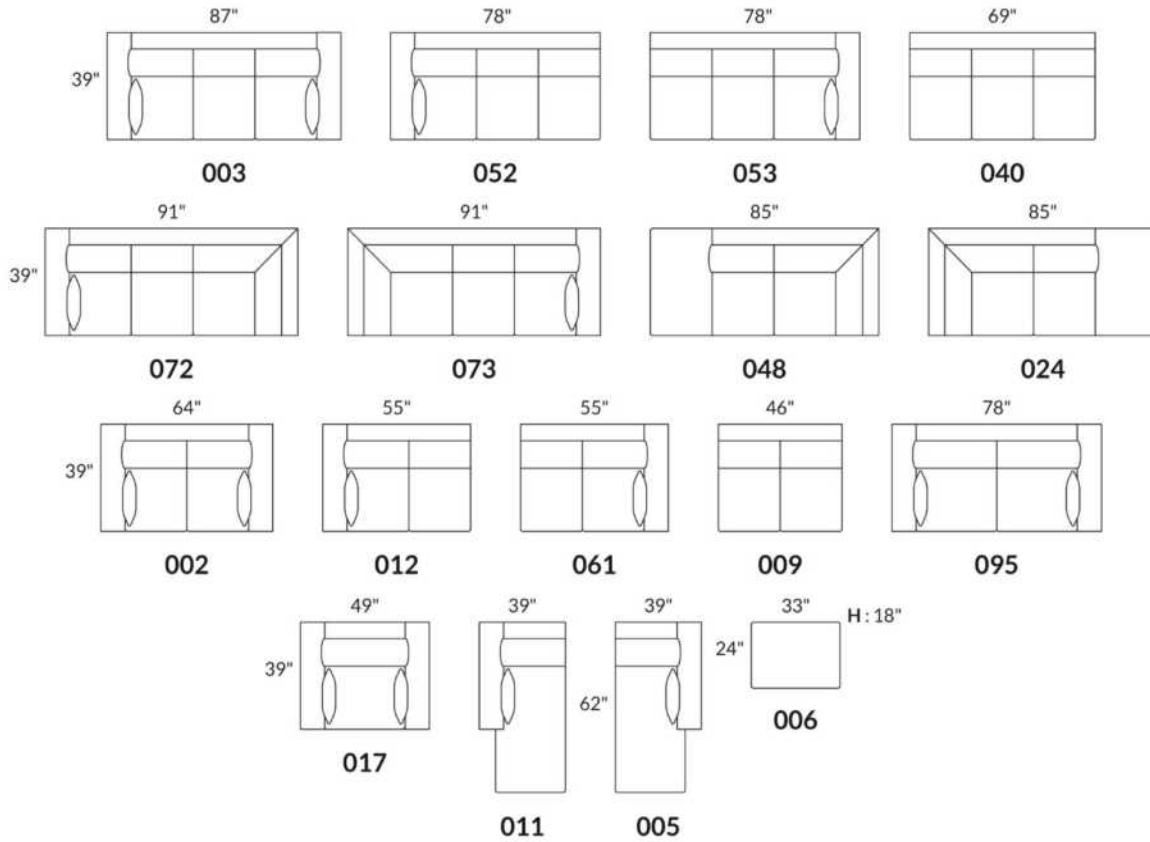

ANGELINA

Jaymar

Conçu et fabriqué fièrement au Canada
Proudly designed and made in Canada

Hauteur complète 33" | Hauteur de siège 19" | Hauteur devant bras 28" | Profondeur d'assise 23"
Total Height 33" | Seat Height 19" | Arm Height 28" | Seat Depth 23"