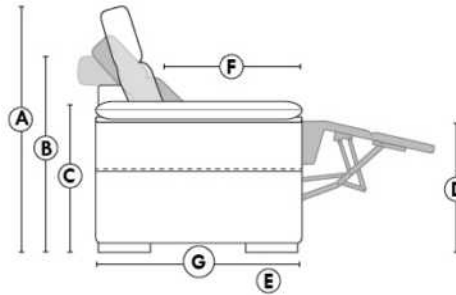

SPECIFICATIONS