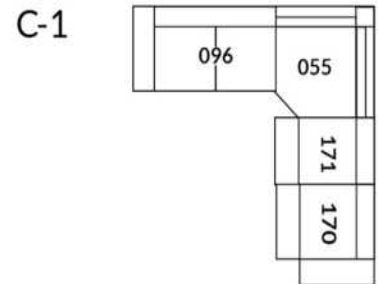

30" Seat Width | Siège 30" de large

Home Theatre CONFIGURATIONS Cinéma maison

23" Seat Width | Siège 23" de large

Home Theatre CONFIGURATIONS Cinéma maison

OPTIMA Collection

Jaymar 

Proudly designed and made in Canada