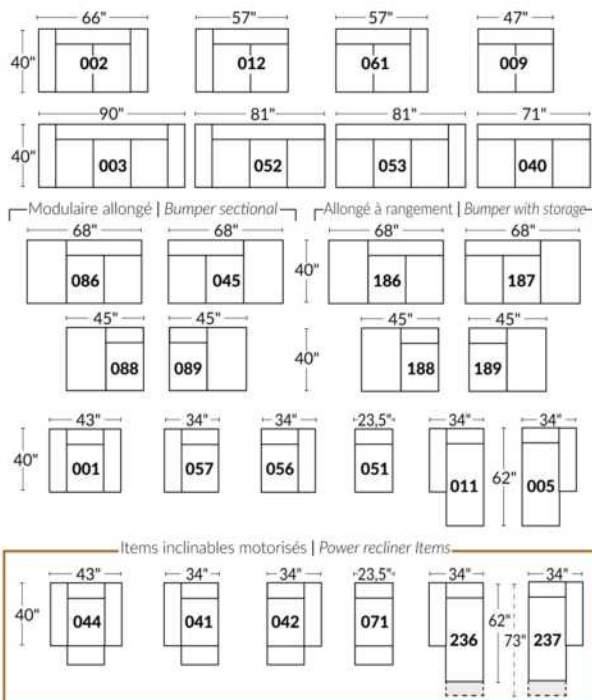

SIÈGE 23" DE LARGE | 23" SEAT WIDTH