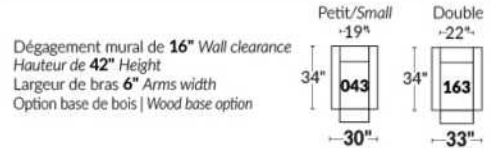

FAUTEUIL BERÇANT PIVOTANT INCLINABLE SWIVEL ROCKING MOTION CHAIR