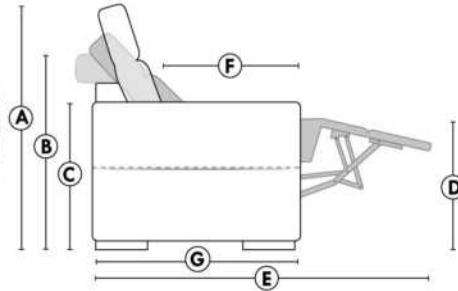

SPECIFICATIONS

BRAS | ARMS

DALLAS

OPTIMA
Collection

Jaymar

Conçu et fabriqué fièrement au Canada
Proudly designed and made in Canada

Our product is hand-made and minor variations can occur.

- ☐ Appui-tête levé Headrest up
- ☐ Appui-tête baissé Headrest down
- ☐ Complètement incliné Fully reclined

- **A** Hauteur complète 40" Total Height
- **B** Hauteur appui-tête baissé 33" Height headrest down
- **C** Hauteur du bras 24" Arm Height
- **D** Hauteur du siège 19,5" Seat height
- **E** Profondeur inclinée 65" Depth fully reclined
- **F** Profondeur d'assise 20" ou/ou 22" Seat depth
- **G** Profondeur appui-tête monté 37,5" Depth with headrest up

Option de bras:
Bras Régulier Large 9,5" ou Petit bras 6,25"

Arm option
Regular arm Large 9.5" or Small arm 6.25"

Contrôle de l'inclinaison situé à l'intérieur du bras
Recliner control located on the inside of the arm.

Option d'accessoires disponible sur le bras régulier seulement
Accessories option, available on Regular arms ONLY.

FAUTEUIL BERÇANT PIVOTANT INCLINABLE SWIVEL ROCKING MOTION CHAIR

SIÈGE 23" DE LARGE | 23" SEAT WIDTH

SIÈGE 30" DE LARGE | 30" SEAT WIDTH

Autres | Others

EXEMPLE 23" EXAMPLE

EXEMPLE 30" EXAMPLE