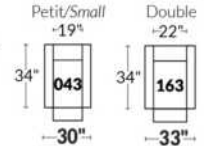

FAUTEUIL BERÇANT PIVOTANT INCLINABLE SWIVEL ROCKING MOTION CHAIR

Dégagement mural de 16" Wall clearance
Hauteur de 42" Height
Largeur de bras 6" Arms width
Option base de bois | Wood base option