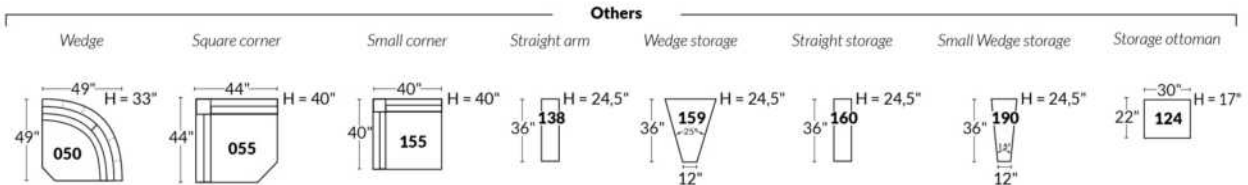

30" SEAT WIDTH