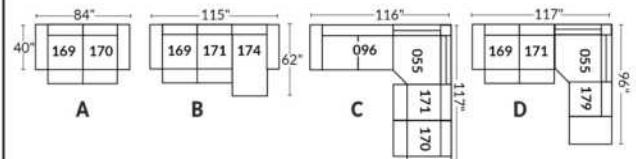

EXEMPLE 30" EXAMPLE