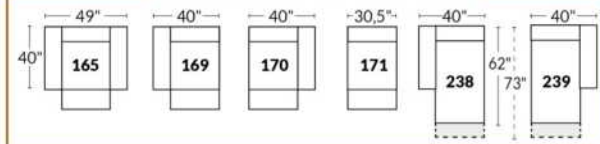

Items inclinables motorisés | Power recliner Items