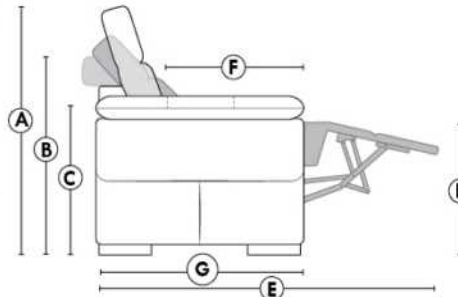

SPECIFICATIONS