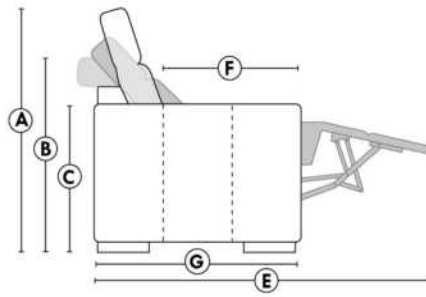

OPTIMA Collection

Jaymar

Proudly designed and made in Canada

Our product is hand-made and minor variations can occur.

SPECIFICATIONS