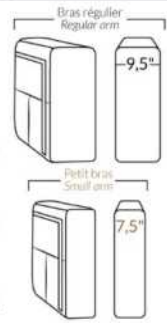

BRAS | ARMS

Option de bras:
Bras Régulier Large 9,5" ou Petit bras 7,5"

Arm option
Regular arm Large 9,5" or Small arm 7,5"

Contrôle de l'inclinaison situé à l'intérieur du bras
Recliner control located on the inside of the arm.

Option d'accessoires disponible sur
le bras régulier seulement
Accessories option, available on Regular arms ONLY.