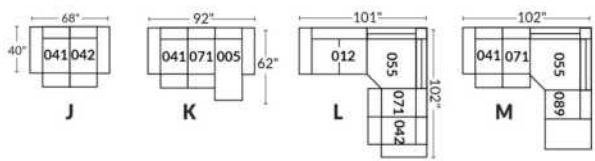

EXEMPLE 23" EXAMPLE