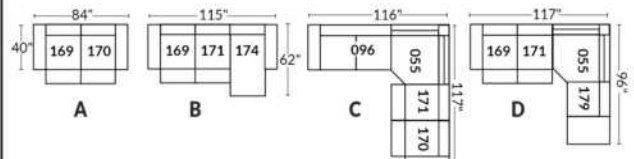

EXEMPLE 30" EXAMPLE