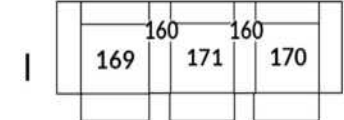

30" Seat Width | Siège 30" de large

Home Theatre CONFIGURATIONS Cinéma maison

23" Seat Width | Siège 23" de large

Home Theatre CONFIGURATIONS Cinéma maison

OPTIMA Collection

Jaymar 

Proudly designed and made in Canada