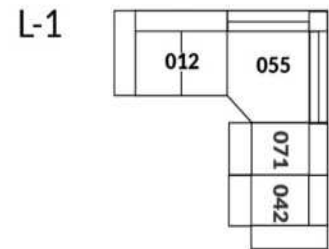

30" Seat Width | Siège 30" de large

Home Theatre CONFIGURATIONS Cinéma maison

23" Seat Width | Siège 23" de large

Home Theatre CONFIGURATIONS Cinéma maison

OPTIMA Collection

Jaymar 

Proudly designed and made in Canada