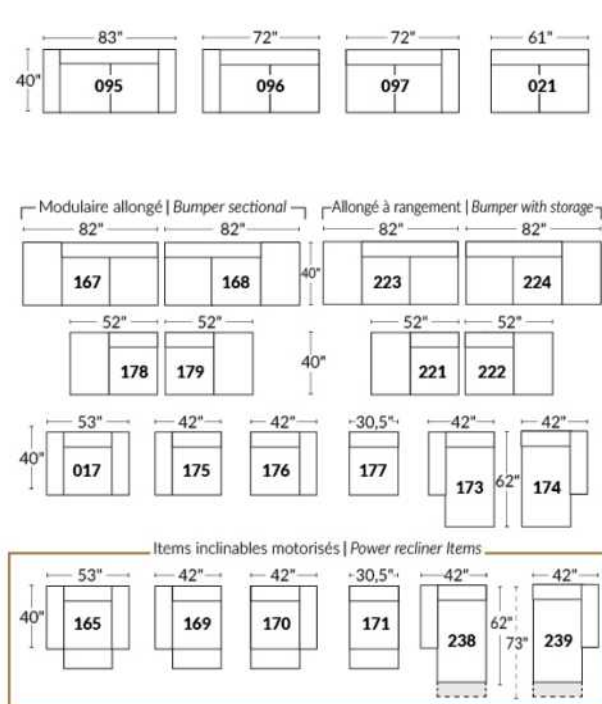

SIÈGE 30" DE LARGE | 30" SEAT WIDTH