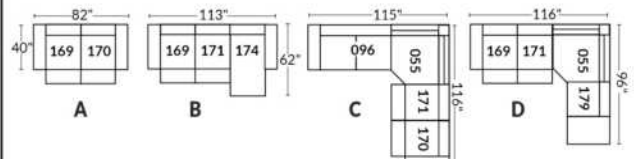

EXEMPLE 30" EXAMPLE