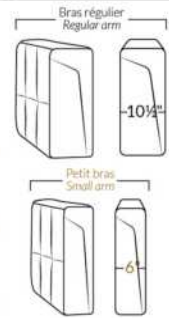

BRAS | ARMS

Option de bras:
Bras Régulier Large 10,5" ou Petit bras 6"

Arm option
Regular arm Large 10,5" or Small arm 6"

Contrôle de l'inclinaison situé à l'intérieur du bras
Recliner control located on the inside of the arm.

Option d'accessoires disponible sur le bras régulier seulement
Accessories option, available on Regular arms ONLY.