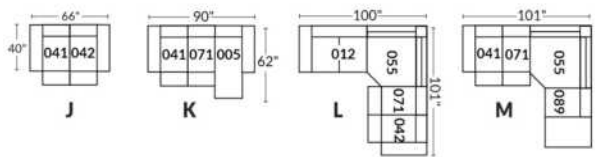

EXEMPLE 23" EXAMPLE