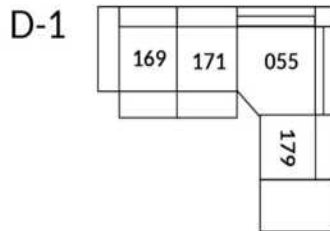

30" Seat Width | Siège 30" de large

Home Theatre CONFIGURATIONS Cinéma maison

23" Seat Width | Siège 23" de large

Home Theatre CONFIGURATIONS Cinéma maison

OPTIMA Collection

Jaymar 

Proudly designed and made in Canada