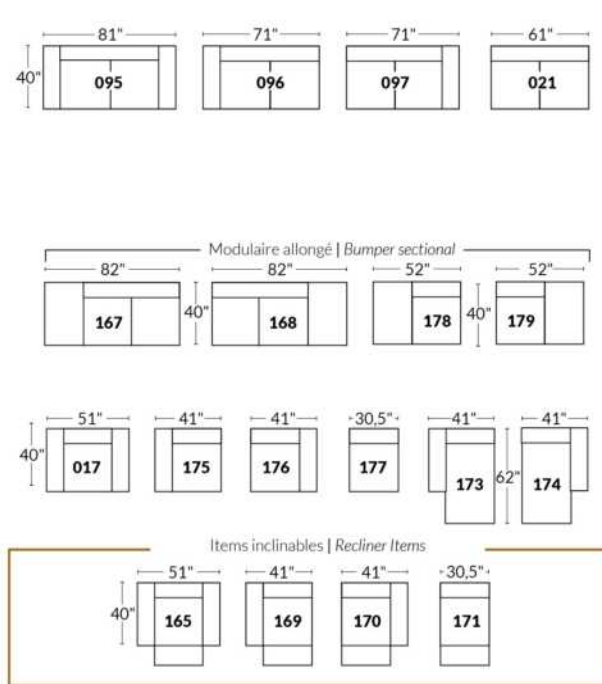

SIÈGE 30" DE LARGE | 30" SEAT WIDTH