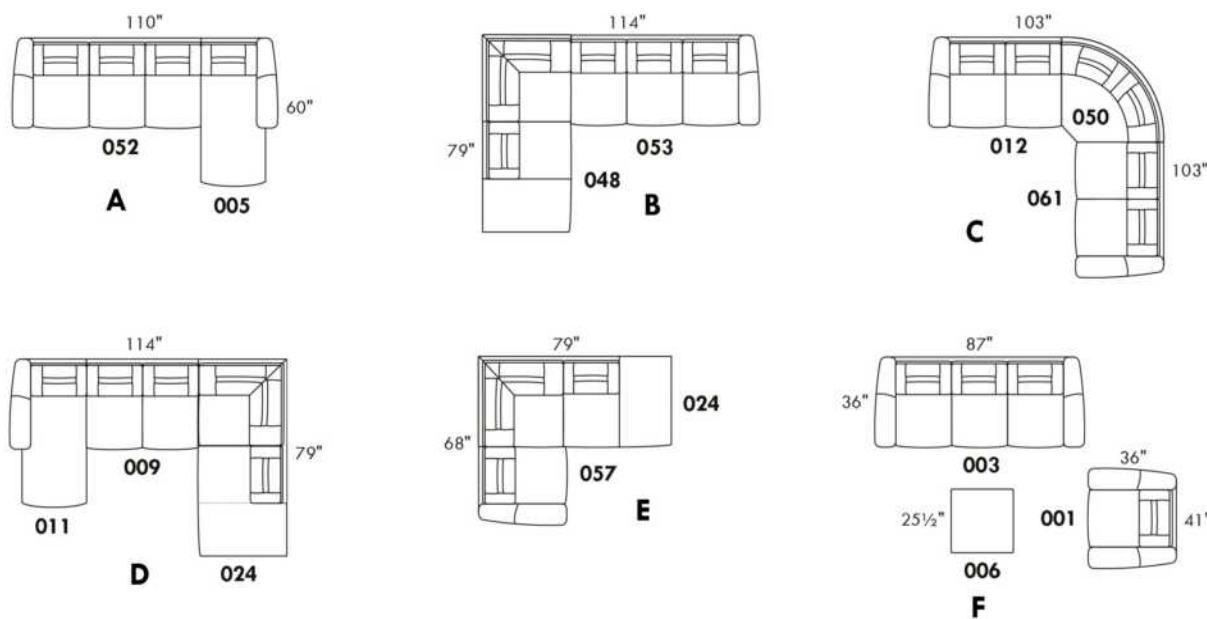

CONFIGURATIONS