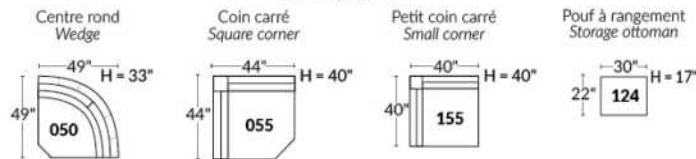

Autres | Others