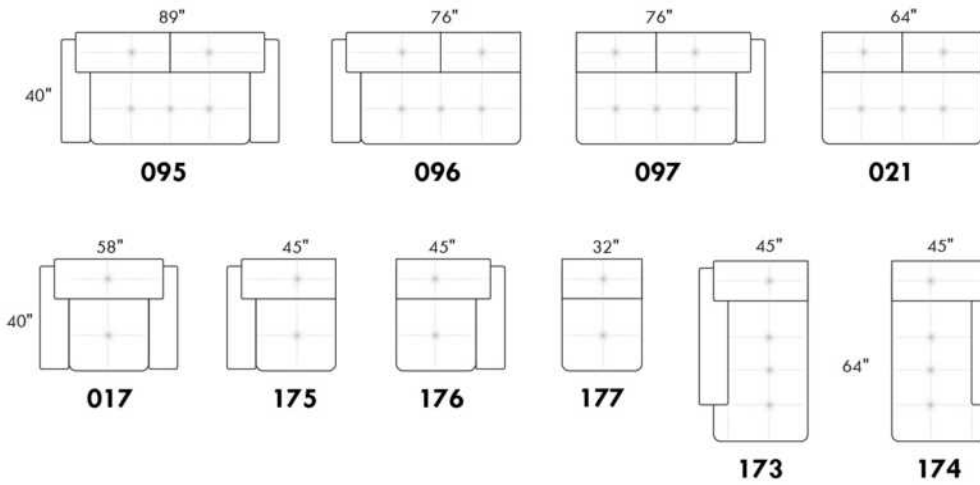

PARIS

Hauteur complète 28"/35" | Hauteur de siège 16½" | Hauteur devant bras 21" | Profondeur d'assise 23"
Total Height 28"/35" | Seat Height 16½" | Arm Height 21" | Seat Depth 23"