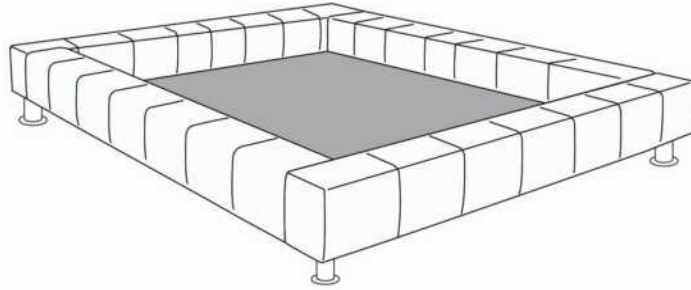

BRIDGE

Lit bridge *Bed items*

Base de Lit/Bed base

372 California King (US only/seulement) | 380 King | 360 Queen | 314 Simple/ Single