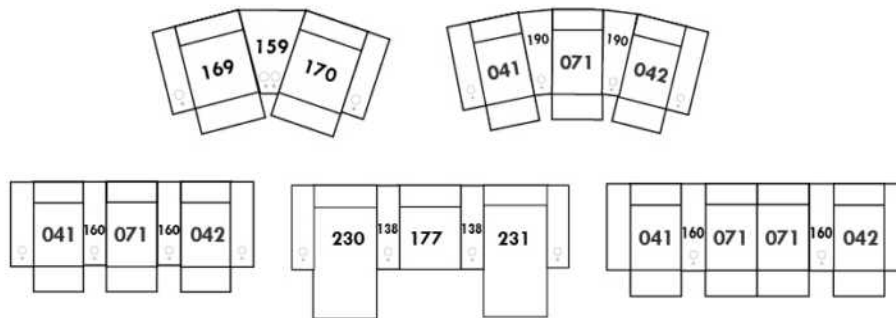

SUGGESTED CONFIGURATIONS