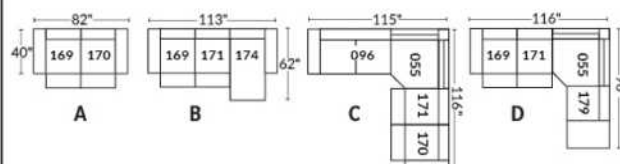

EXEMPLE 30" EXAMPLE