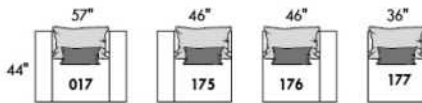

FASHION II

COUSSINS CARRÉS - DOS APPARENT
SQUARE CUSHIONS - VISIBLE BACK

833 26 x 7 x 19
834 16 x 6 x 16