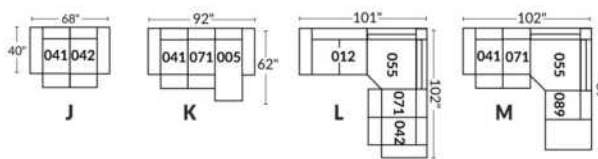

EXEMPLE 23" EXAMPLE