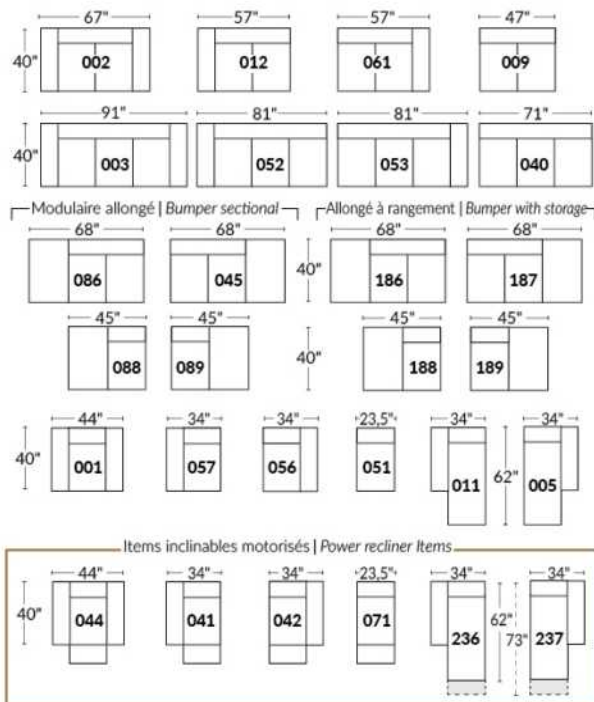

SIÈGE 23" DE LARGE | 23" SEAT WIDTH