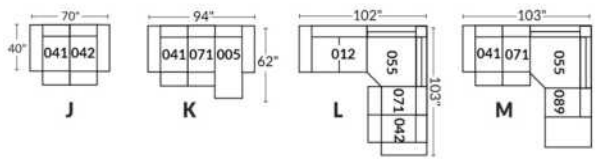

EXEMPLE 23" EXAMPLE