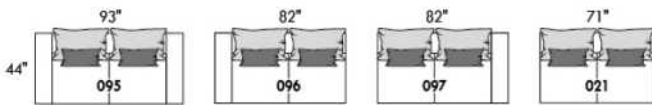

FASHION COLLECTION

FASHION I

COUSSINS PLEINE LARGEUR
FULL BACK CUSHIONS

831 34 x 7 x 19
832 24 x 6 x 10

FASHION II

COUSSINS CARRÉS - DOS APPARENT
SQUARE CUSHIONS - VISIBLE BACK

833 26 x 7 x 19
834 16 x 6 x 16