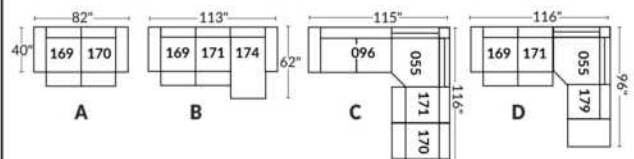

EXEMPLE 30" EXAMPLE