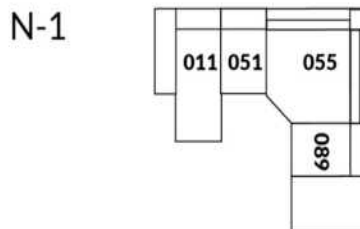

30" Seat Width | Siège 30" de large

Home Theatre CONFIGURATIONS Cinéma maison

23" Seat Width | Siège 23" de large

Home Theatre CONFIGURATIONS Cinéma maison

OPTIMA Collection

Jaymar 

Proudly designed and made in Canada