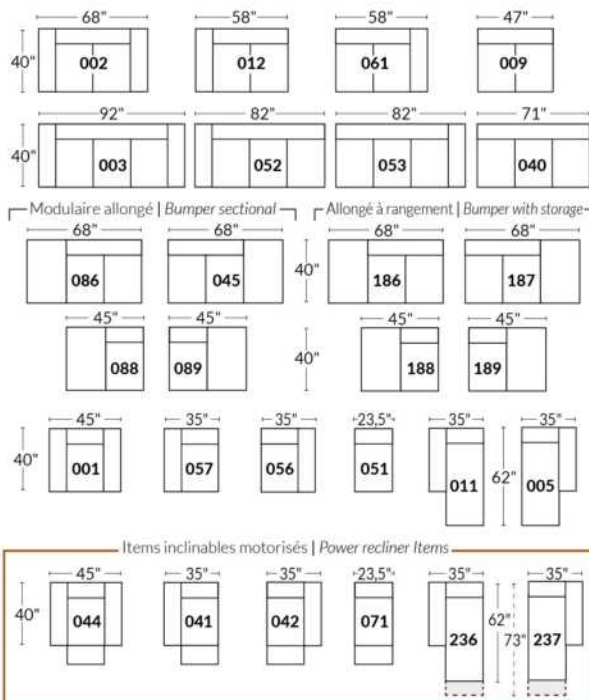

SIÈGE 23" DE LARGE | 23" SEAT WIDTH