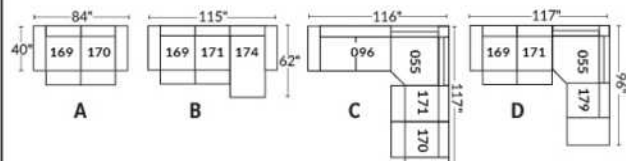

EXEMPLE 30" EXAMPLE