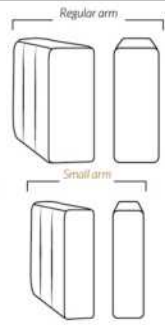

ARMS

Arm option
Regular arm Large or Small arm