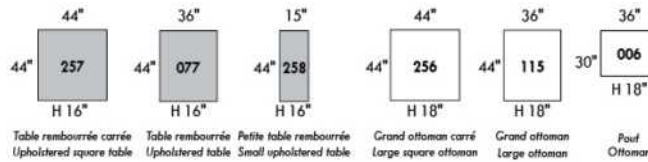

Mélanger & agencer!
Mix & Match!

Populaires | Popular CONFIGURATIONS