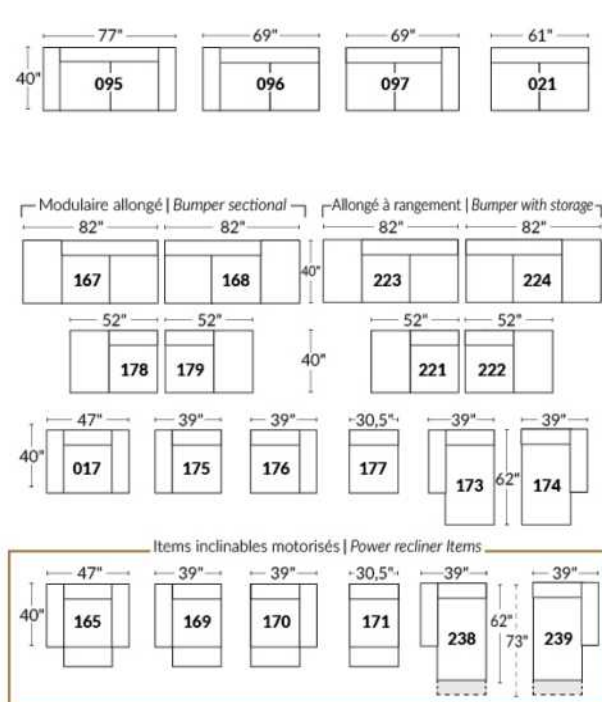

SIÈGE 30" DE LARGE | 30" SEAT WIDTH