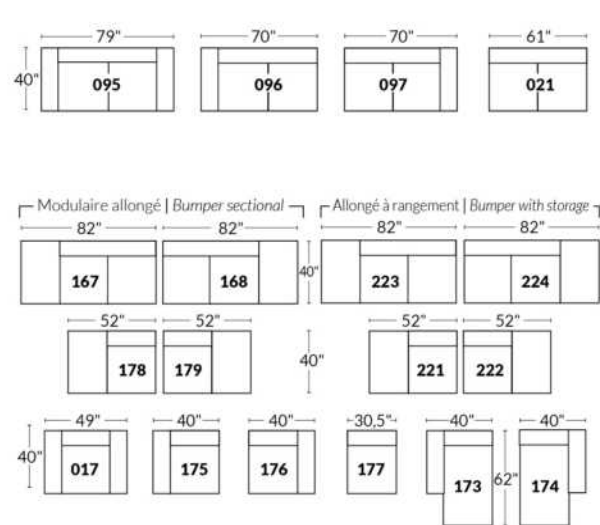

SIÈGE 30" DE LARGE | 30" SEAT WIDTH