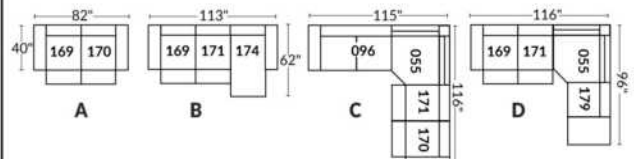

SPECIFICATIONS

BRAS | ARMS

DALLAS

OPTIMA
Collection

Jaymar

Conçu et fabriqué fièrement au Canada
Proudly designed and made in Canada

Our product is hand-made and minor variations can occur.

- ☐ Appui-tête levé Headrest up
- ☐ Appui-tête baissé Headrest down
- ☐ Complètement incliné Fully reclined

- **A** Hauteur complète 40" Total Height
- **B** Hauteur appui-tête baissé 33" Height headrest down
- **C** Hauteur du bras 24" Arm Height
- **D** Hauteur du siège 19,5" Seat height
- **E** Profondeur inclinée 65" Depth fully reclined
- **F** Profondeur d'assise 20" ou/ou 22" Seat depth
- **G** Profondeur appui-tête monté 37,5" Depth with headrest up

Option de bras:
Bras Régulier Large 9,5" ou Petit bras 6,25"

Arm option
Regular arm Large 9.5" or Small arm 6.25"

Contrôle de l'inclinaison situé à l'intérieur du bras
Recliner control located on the inside of the arm.

Option d'accessoires disponible sur le bras régulier seulement
Accessories option, available on Regular arms ONLY.

FAUTEUIL BERÇANT PIVOTANT INCLINABLE SWIVEL ROCKING MOTION CHAIR

SIÈGE 23" DE LARGE | 23" SEAT WIDTH

SIÈGE 30" DE LARGE | 30" SEAT WIDTH

Autres | Others

EXEMPLE 23" EXAMPLE

EXEMPLE 30" EXAMPLE