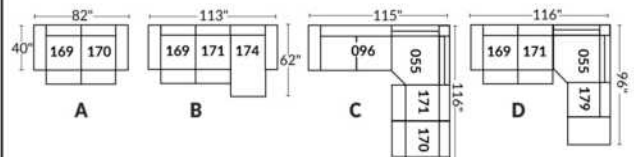

EXEMPLE 30" EXAMPLE