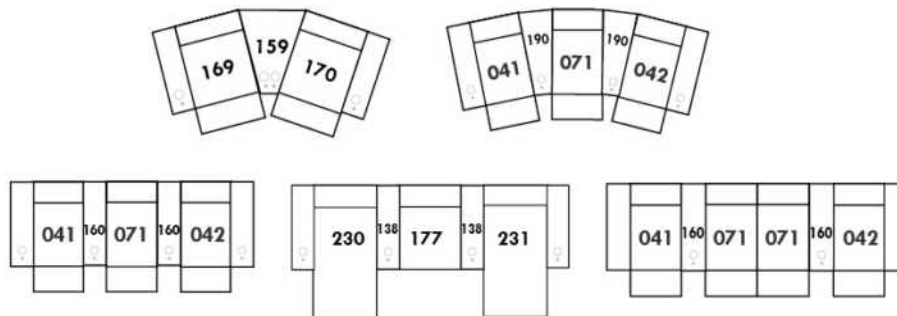

Each storage item has 2 USB ports and one electrical outlet inside the storage.

SUGGESTED CONFIGURATIONS

VANDA

Features: Manual adjustable headrest included with all items (2 with square corner). Headrest STATIONARY on Wedge (050). Stitching: Small "French Stitch" in fabric & in leather. Swivel Rocking Recliner Chairs (items 043 & 163 only): seat cushions with 1" memory foam.