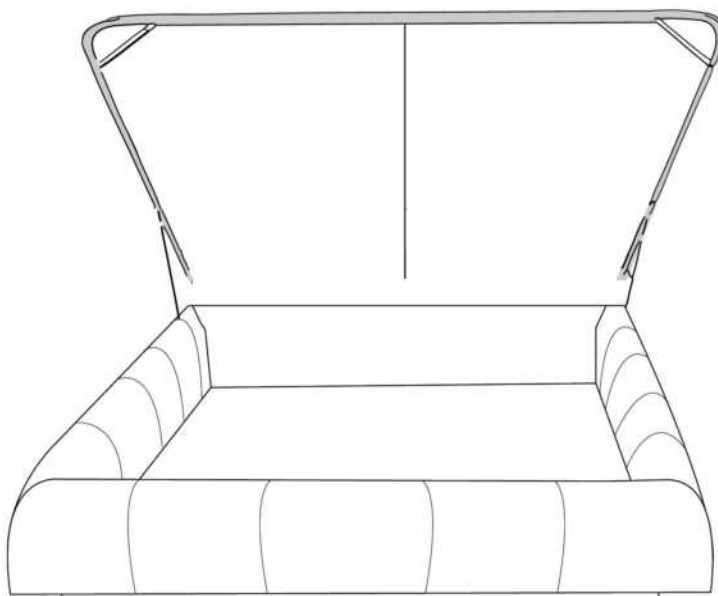

Lit avec rangement | Bed with storage

365 King | 366 Queen | 367 Double | 368 Simple/ Single

www.jaymar.ca

Les illustrations sont génériques et n'indiquent pas tous les détails de coutures.
The sketches are generic and do not reflect all sewing details.

R: 2016-02