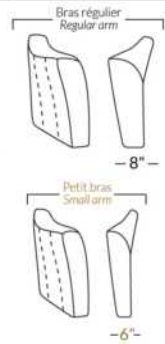

BRAS | ARMS

Option de bras:
Bras Régulier Large 8" ou Petit bras 6"

Arm option
Regular arm Large 8" or Small arm 6"

Contrôle de l'inclinaison situé à l'extérieur du bras
Recliner control located on the outside of the arm.