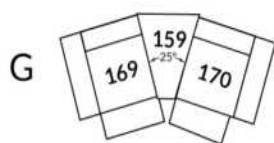

30" Seat Width | Siège 30" de large

Home Theatre CONFIGURATIONS Cinéma maison

23" Seat Width | Siège 23" de large

Home Theatre CONFIGURATIONS Cinéma maison

OPTIMA Collection

Jaymar 

Proudly designed and made in Canada