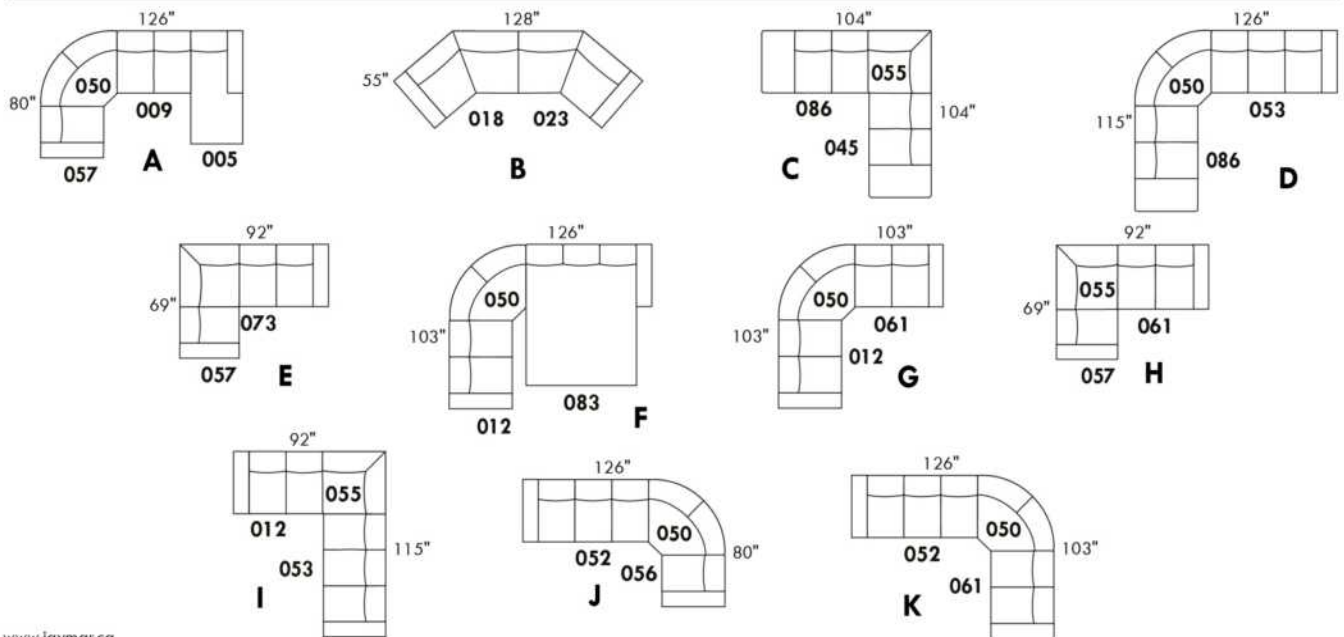

CONFIGURATIONS