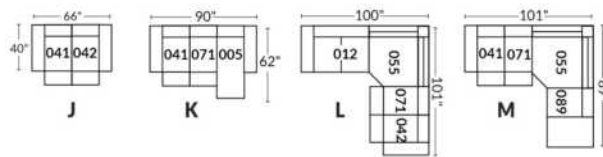

EXEMPLE 23" EXAMPLE