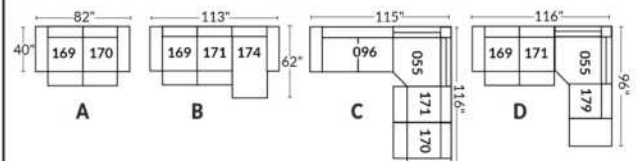

EXEMPLE 30" EXAMPLE