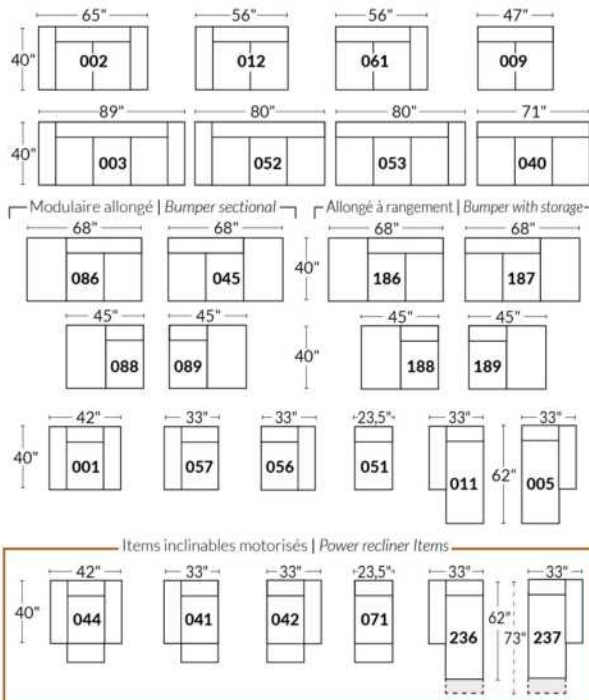

SIÈGE 23" DE LARGE | 23" SEAT WIDTH