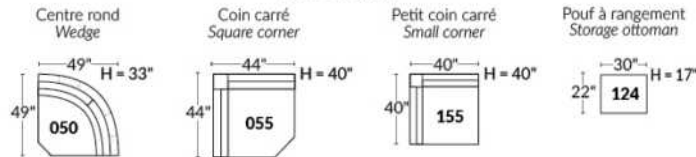

Autres | Others