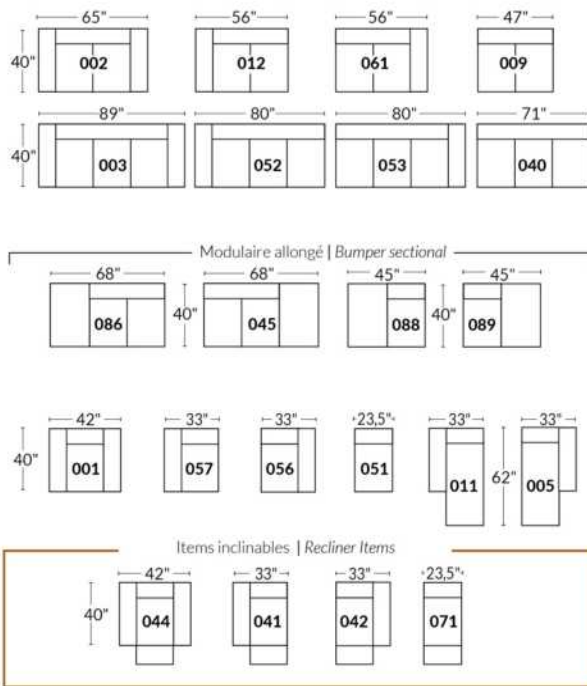

SIÈGE 23" DE LARGE | 23" SEAT WIDTH