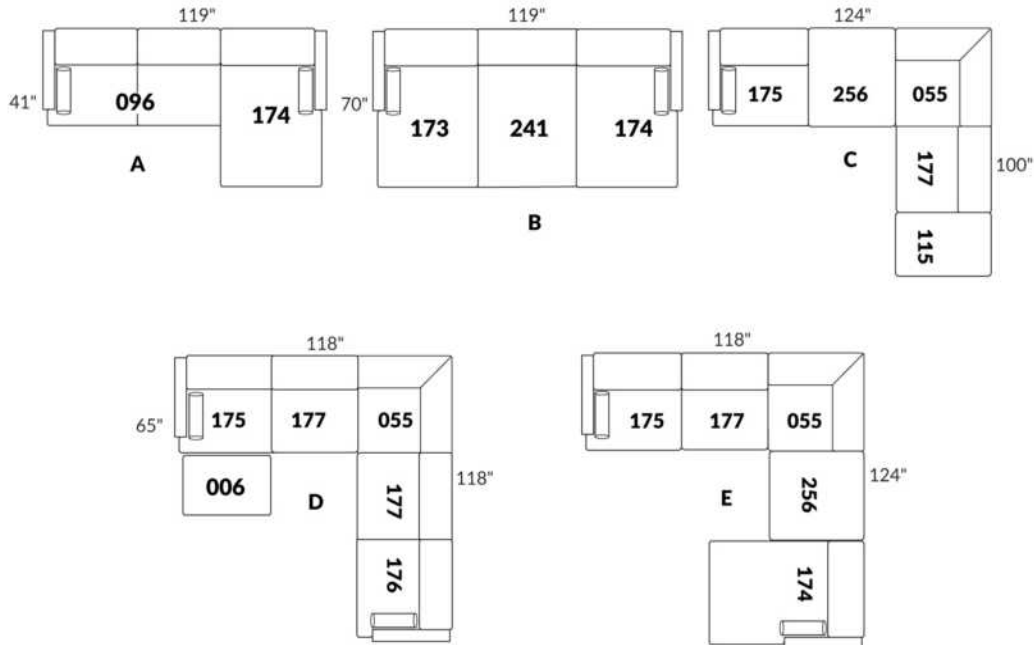

CONFIGURATIONS