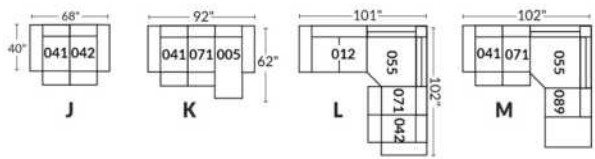

EXEMPLE 23" EXAMPLE