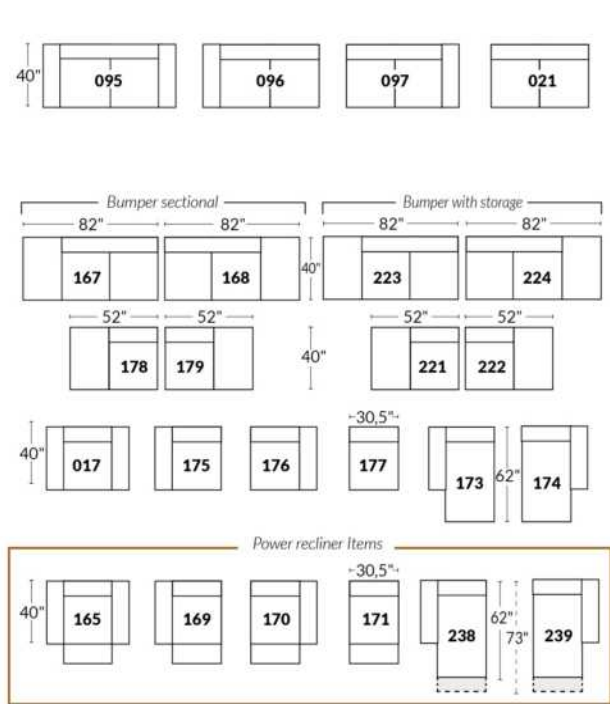

30" SEAT WIDTH