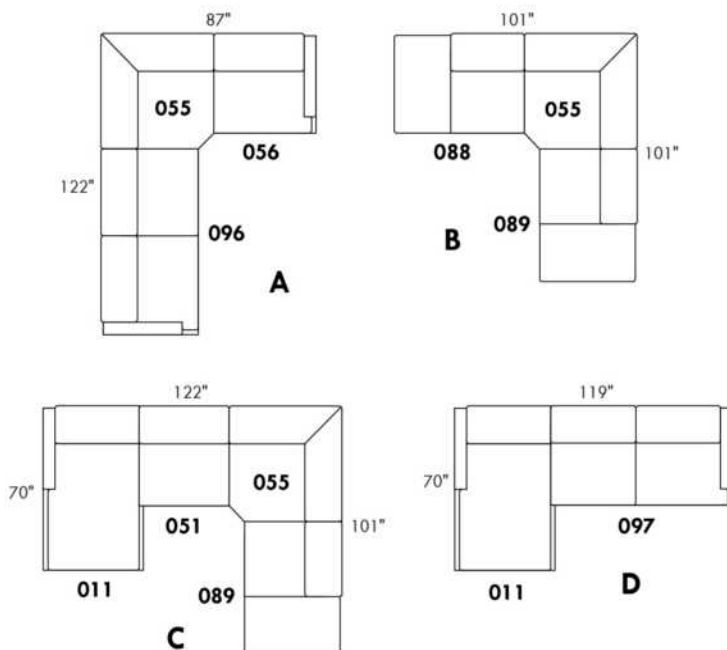

CONFIGURATIONS