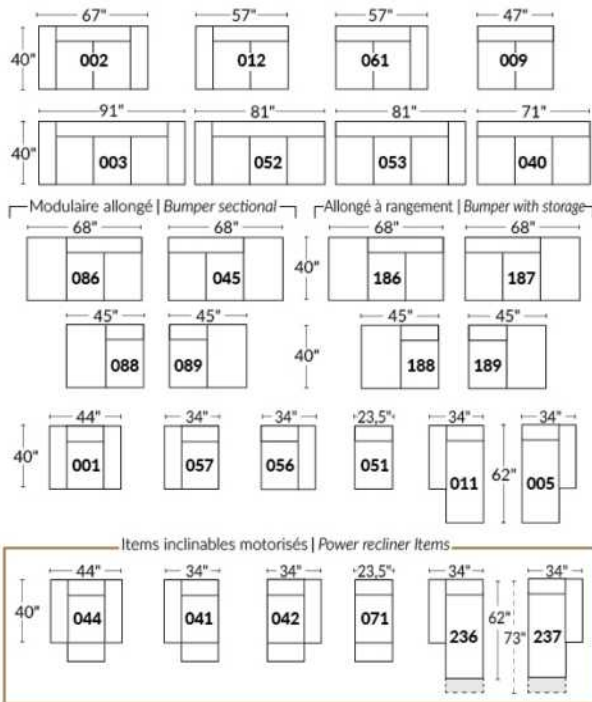

SIÈGE 23" DE LARGE | 23" SEAT WIDTH