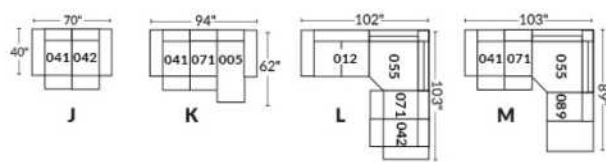

EXEMPLE 23" EXAMPLE