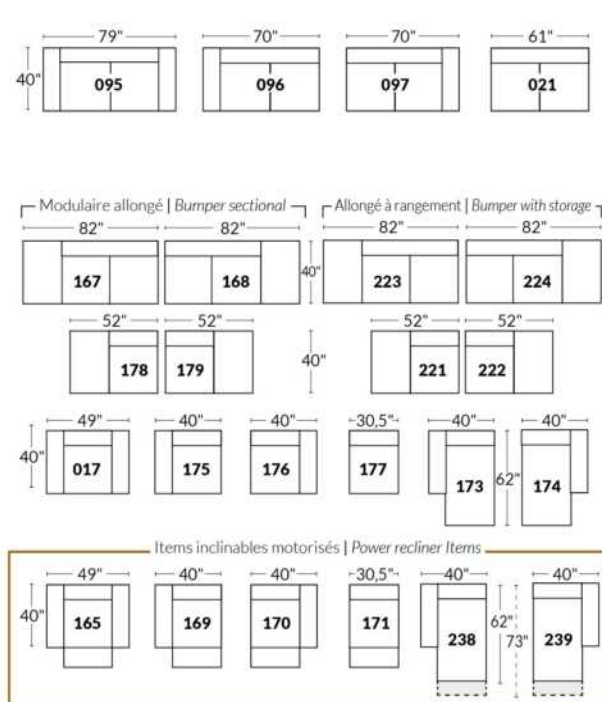

SIÈGE 30" DE LARGE | 30" SEAT WIDTH