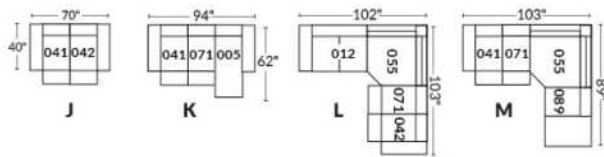

EXEMPLE 23" EXAMPLE