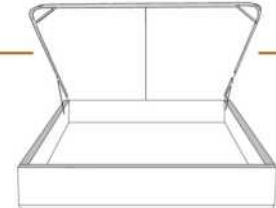

Avec rangement | With Storage
K 430 - Q 431