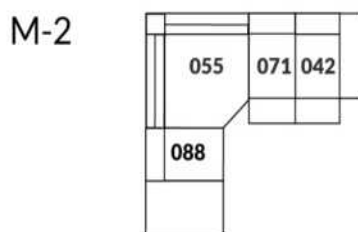

30" Seat Width | Siège 30" de large

Home Theatre CONFIGURATIONS Cinéma maison

23" Seat Width | Siège 23" de large

Home Theatre CONFIGURATIONS Cinéma maison

OPTIMA Collection

Jaymar 

Proudly designed and made in Canada