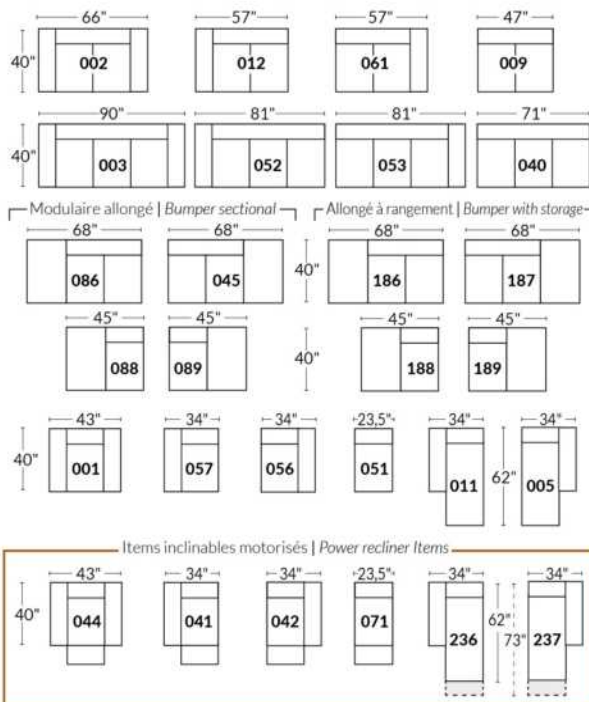

SIÈGE 23" DE LARGE | 23" SEAT WIDTH