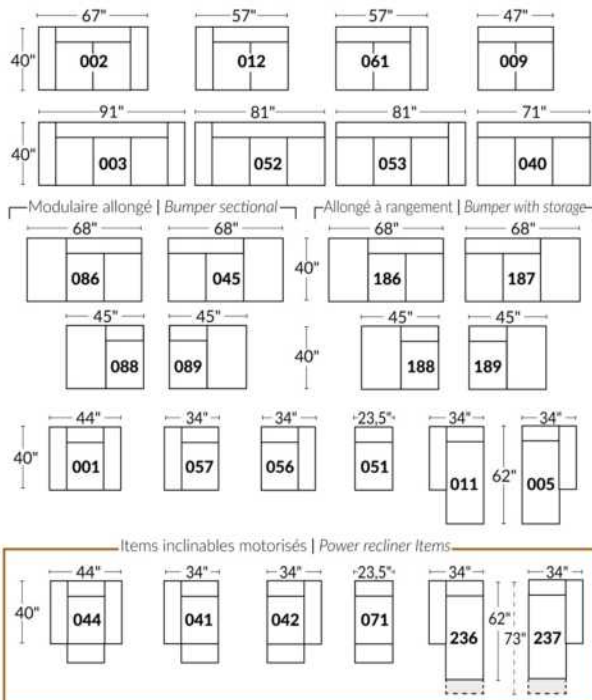

SIÈGE 23" DE LARGE | 23" SEAT WIDTH