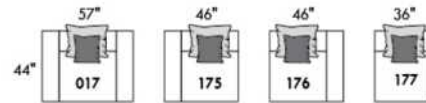

FASHION II

COUSSINS CARRÉS - DOS APPARENT
SQUARE CUSHIONS - VISIBLE BACK

833 26 x 7 x 19
834 16 x 6 x 16