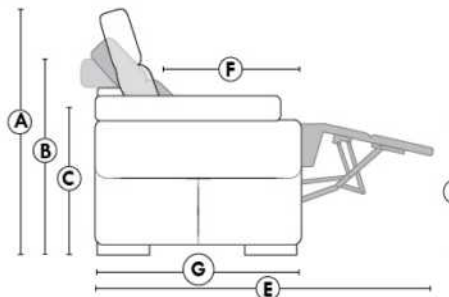

SPECIFICATIONS