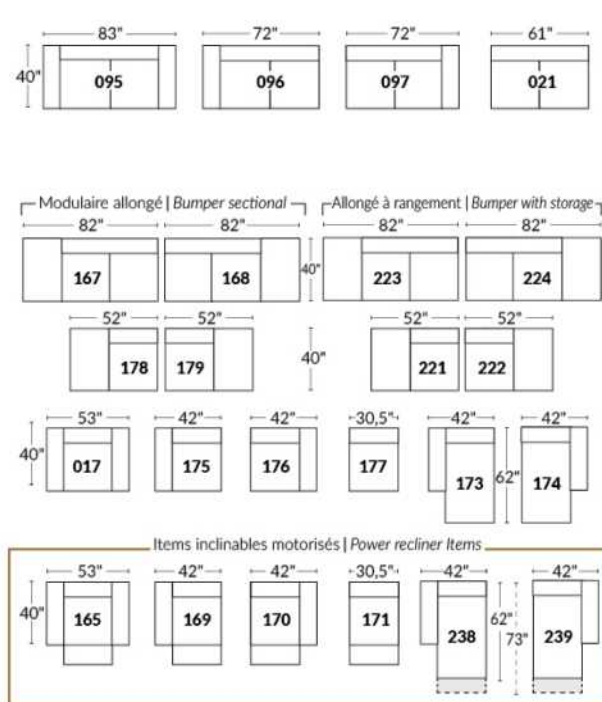

SIÈGE 30" DE LARGE | 30" SEAT WIDTH