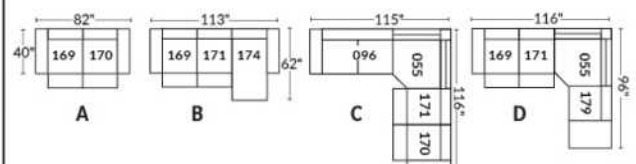

EXEMPLE 30" EXAMPLE