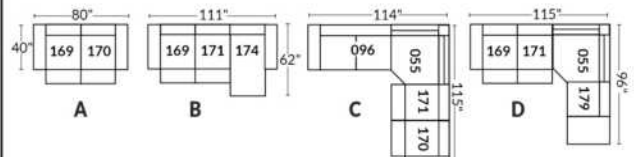

EXEMPLE 30" EXAMPLE