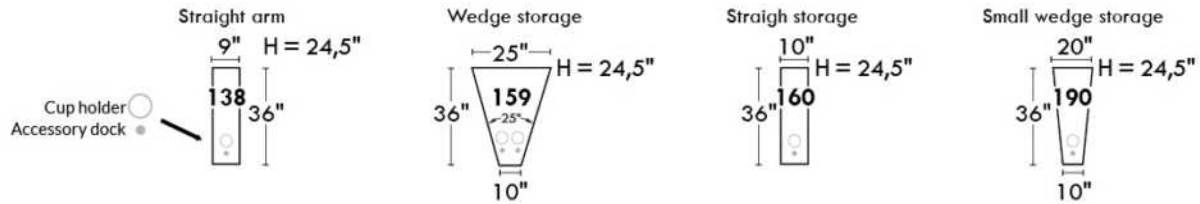

Items 138-159-160-190 and large arm.

Accessory docks and cups are Optional. *Not available on small arms*

Please specify on which arms you want the accessory docks and cup holders.

NB: Item 138-159-160-190 are unfinished on the sides, must be used between 2 seats.

Each storage item has 2 USB ports and one electrical outlet inside the storage.