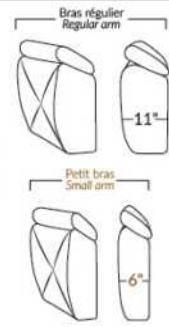

BRAS | ARMS

Option de bras:
Bras Régulier Large 11" ou Petit bras 6"

Arm option
Regular arm Large 11" or Small arm 6"

Contrôle de l'inclinaison situé à l'extérieur du bras
Recliner control located on the outside of the arm.