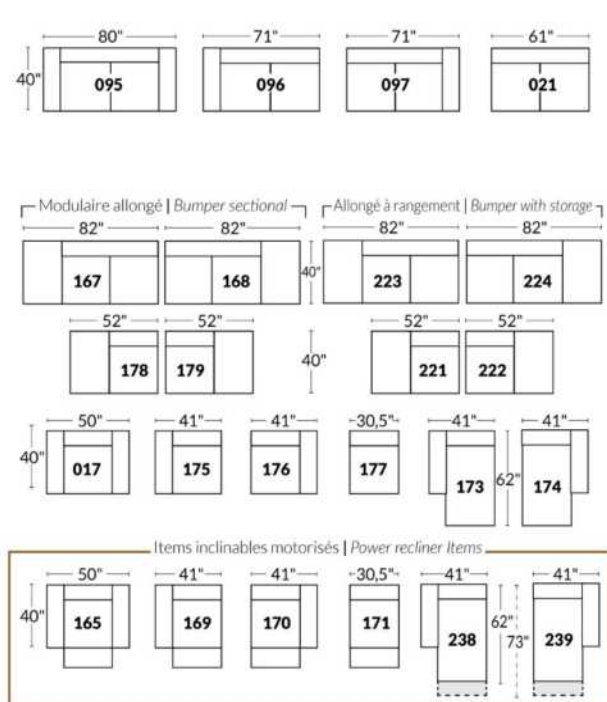

SIÈGE 30" DE LARGE | 30" SEAT WIDTH