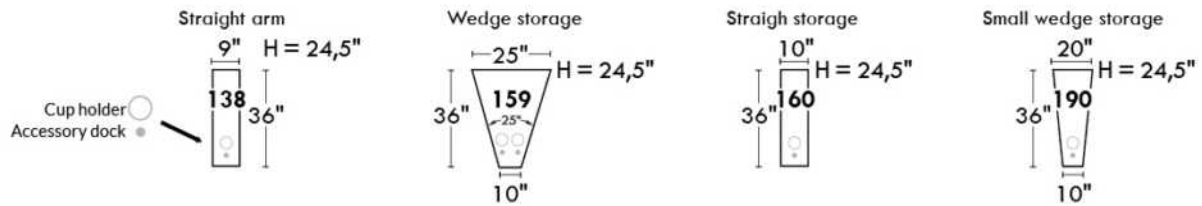

Items 138-159-160-190 and large arm.

Accessory docks and cups are Optional. *Not available on small arms*

Please specify on which arms you want the accessory docks and cup holders.

NB: Item 138-159-160-190 are unfinished on the sides, must be used between 2 seats.

Each storage item has 2 USB ports and one electrical outlet inside the storage.