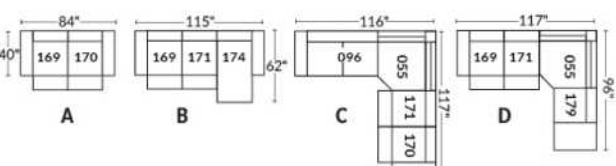

EXEMPLE 30" EXAMPLE