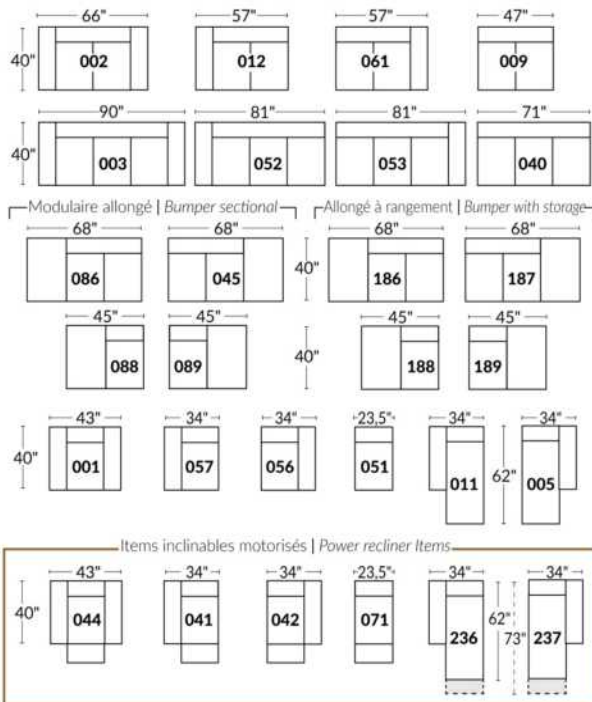

SIÈGE 23" DE LARGE | 23" SEAT WIDTH