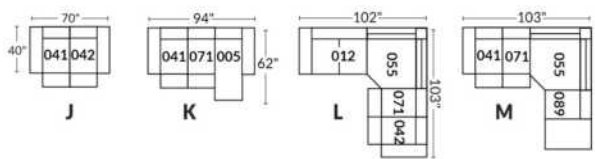

EXEMPLE 23" EXAMPLE