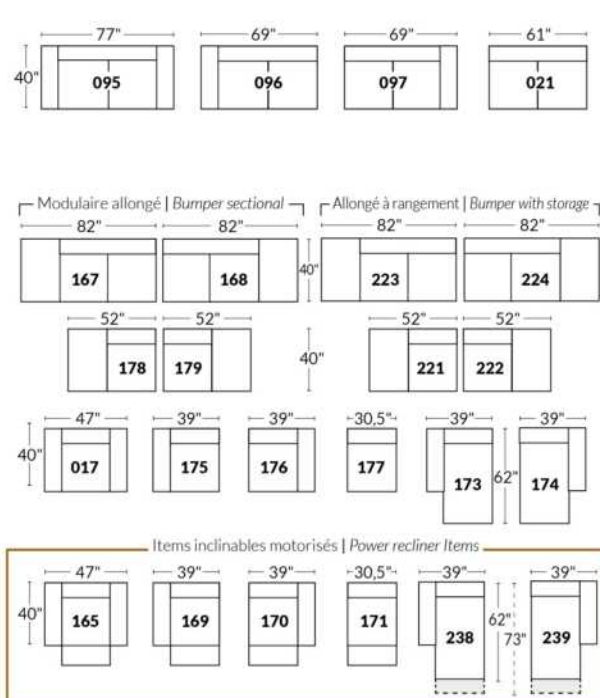

SIÈGE 30" DE LARGE | 30" SEAT WIDTH