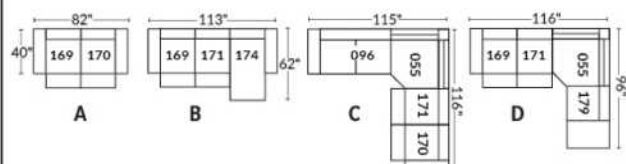

EXEMPLE 30" EXAMPLE