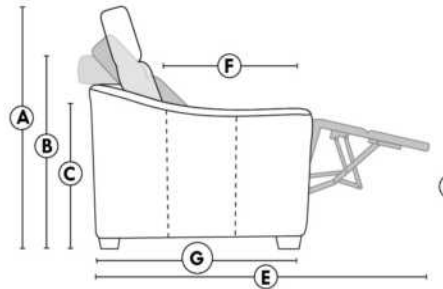

SPECIFICATIONS