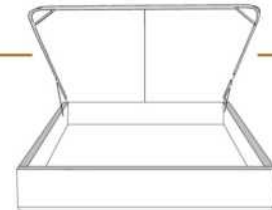

Avec rangement | With Storage
K 430 - Q 431