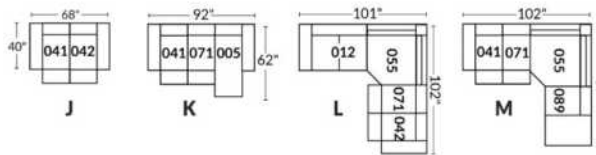

EXEMPLE 23" EXAMPLE