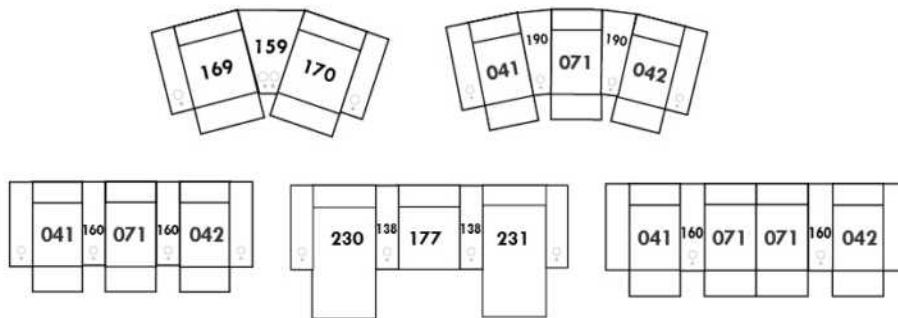

SUGGESTED CONFIGURATIONS