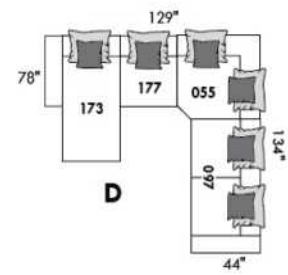

FASHION COLLECTION

FASHION I

COUSSINS PLEINE LARGEUR
FULL BACK CUSHIONS

831 34 x 7 x 19
832 24 x 6 x 10

FASHION II

COUSSINS CARRÉS - DOS APPARENT
SQUARE CUSHIONS - VISIBLE BACK

833 26 x 7 x 19
834 16 x 6 x 16

Mélanger & agencer!
Mix & Match!

Populaires | Popular CONFIGURATIONS