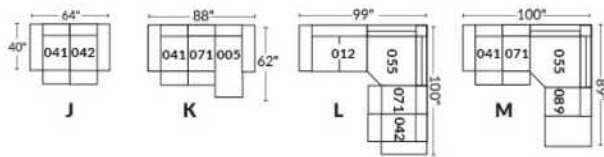

EXEMPLE 23" EXAMPLE