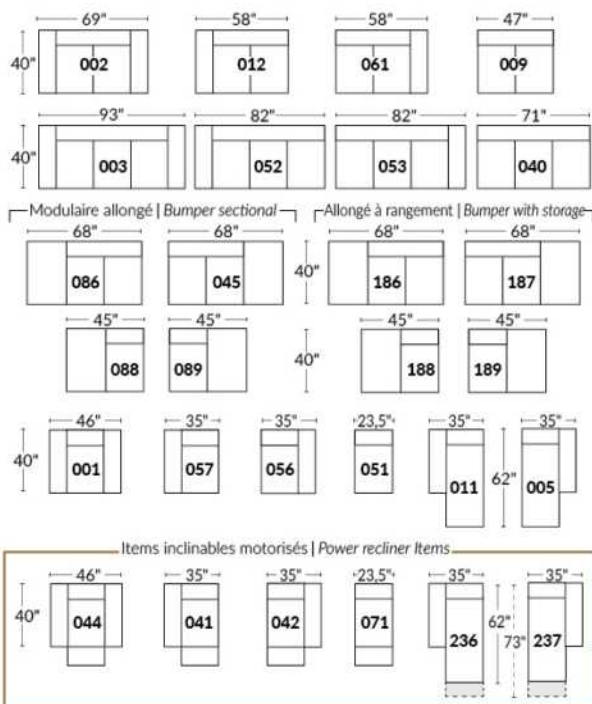

SIÈGE 23" DE LARGE | 23" SEAT WIDTH