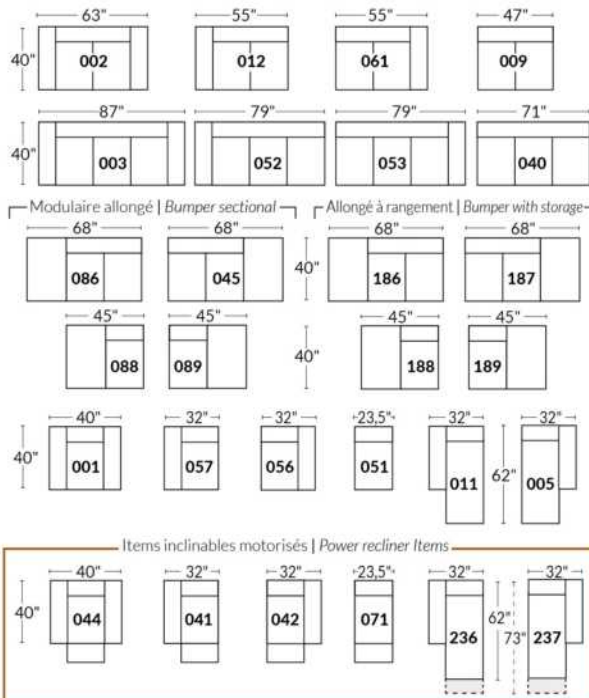

SIÈGE 23" DE LARGE | 23" SEAT WIDTH