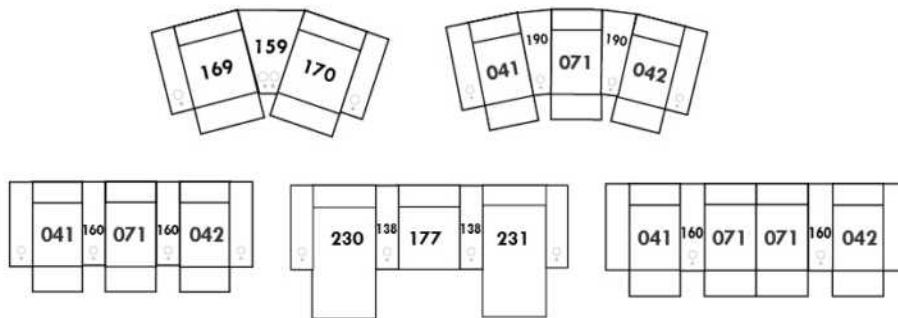

Each storage item has 2 USB ports and one electrical outlet inside the storage.

SUGGESTED CONFIGURATIONS

MELBOURNE

Manual adjustable headrest on all items (2 on square corner & stationary on wedge).
 *Wall hugger power recliners with full footrest. *043 & 163 chairs: Wall clearance 16".
 Power recliner lounge chair with power headrest in option. Wall clearance 8" & front 5".
 Seat cushions with shaped foam + 1" layer of memory foam; arm with memory foam.
 Stitching: Small thread in fabric & large flat thread in leather.
 Note: 2 recliner seats separated by a corner can not be opened at the same time. No recliner seats beside #155 Small Square Corner.