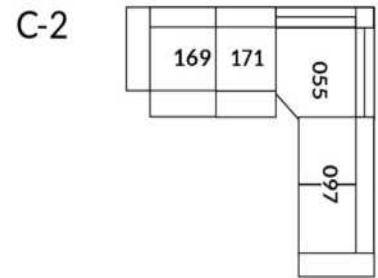

30" Seat Width | Siège 30" de large

Home Theatre CONFIGURATIONS Cinéma maison

23" Seat Width | Siège 23" de large

Home Theatre CONFIGURATIONS Cinéma maison

OPTIMA Collection

Jaymar 

Proudly designed and made in Canada