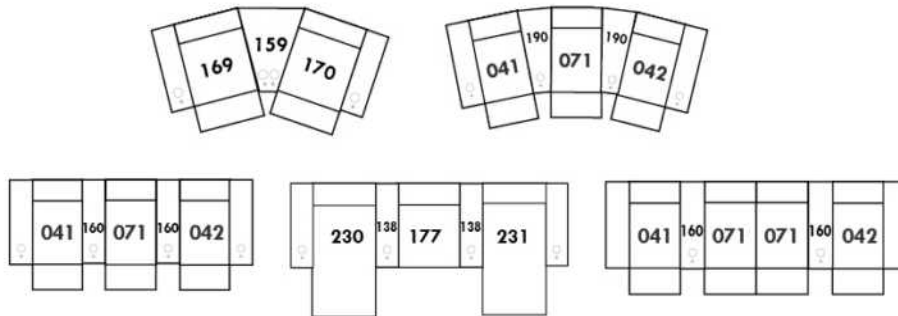

Each storage item has 2 USB ports and one electrical outlet inside the storage.

SUGGESTED CONFIGURATIONS

NICE

FEATURES:

Manual adjustable headrest on all items (2 on square corner & stationary on wedge).
 *Wall hugger power recliners with full footrest. *043 & 163 chairs: Wall clearance 16".
 Power recliner lounge chair: Wall clearance 8" & front 5".
 Seat cushions with shaped foam + 1" layer of memory foam; arm with memory foam.
 Stitching: Small thread in fabric & large flat thread in leather.
 Note: 2 recliner seats separated by a corner can not be opened at the same time. No recliner seats beside item #155 Small square corner.