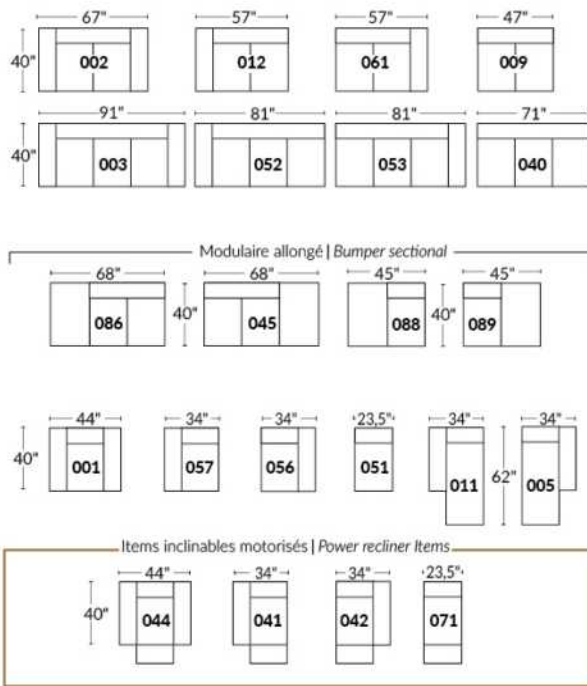

SIÈGE 23" DE LARGE | 23" SEAT WIDTH