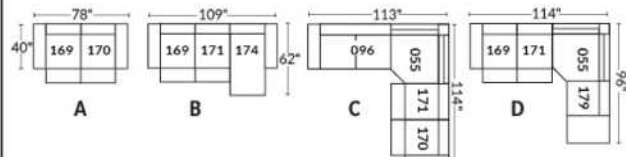

EXEMPLE 30" EXAMPLE