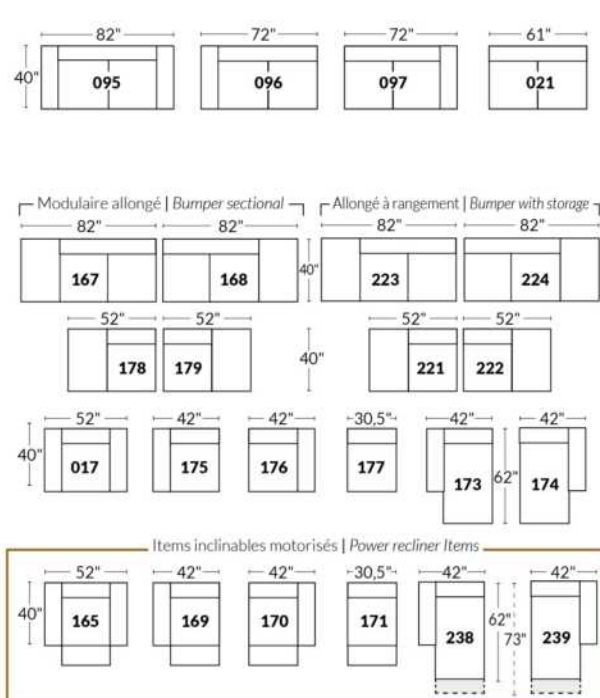

SIÈGE 30" DE LARGE | 30" SEAT WIDTH