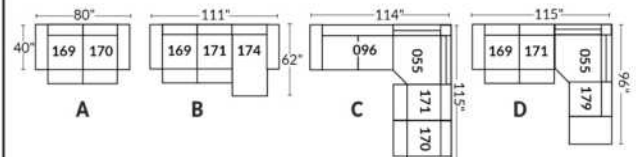

EXEMPLE 30" EXAMPLE