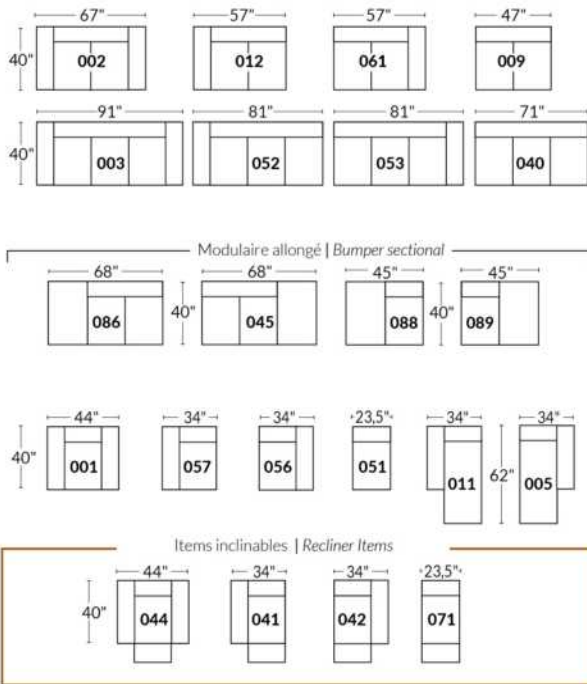

SIÈGE 23" DE LARGE | 23" SEAT WIDTH