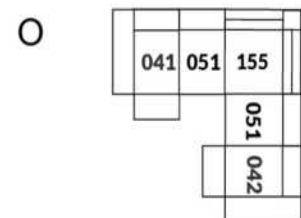

30" Seat Width | Siège 30" de large

Home Theatre CONFIGURATIONS Cinéma maison

23" Seat Width | Siège 23" de large

Home Theatre CONFIGURATIONS Cinéma maison

OPTIMA Collection

Jaymar 

Proudly designed and made in Canada