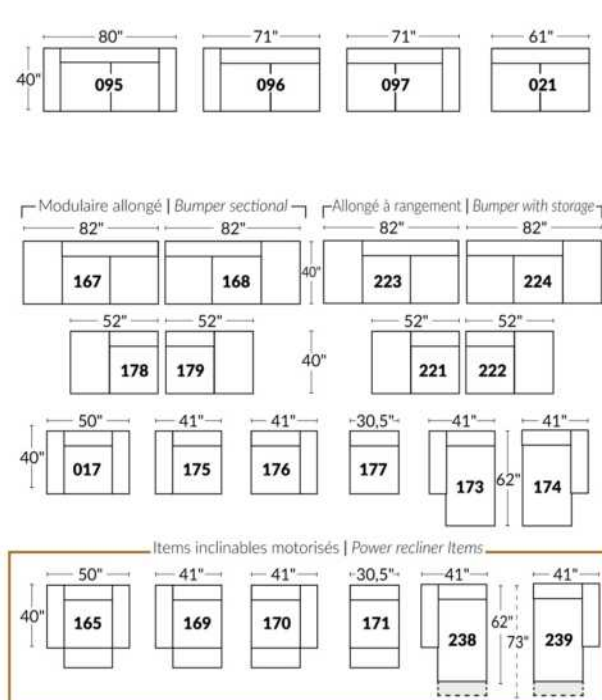

SIÈGE 30" DE LARGE | 30" SEAT WIDTH