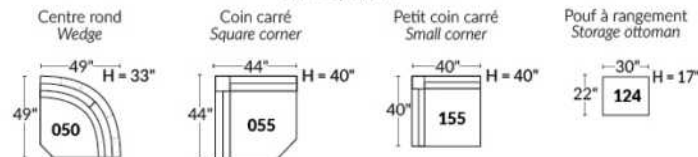

Autres | Others