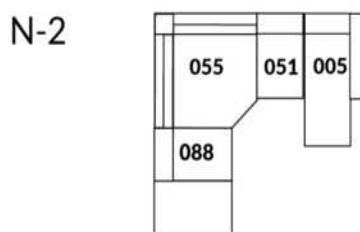

30" Seat Width | Siège 30" de large

Home Theatre CONFIGURATIONS Cinéma maison

23" Seat Width | Siège 23" de large

Home Theatre CONFIGURATIONS Cinéma maison

OPTIMA Collection

Jaymar 

Proudly designed and made in Canada