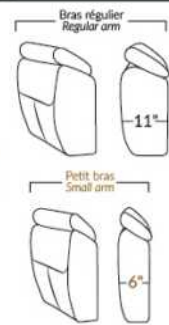

BRAS | ARMS

Option de bras:
Bras Régulier Large 11" ou Petit bras 6"

Arm option
Regular arm Large 11" or Small arm 6"

Contrôle de l'inclinaison situé à l'extérieur du bras
Recliner control located on the outside of the arm.