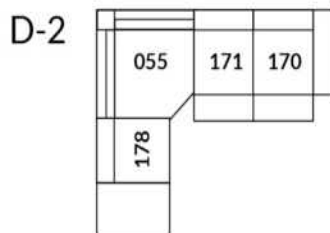

30" Seat Width | Siège 30" de large

Home Theatre CONFIGURATIONS Cinéma maison

23" Seat Width | Siège 23" de large

Home Theatre CONFIGURATIONS Cinéma maison

OPTIMA Collection

Jaymar 

Proudly designed and made in Canada