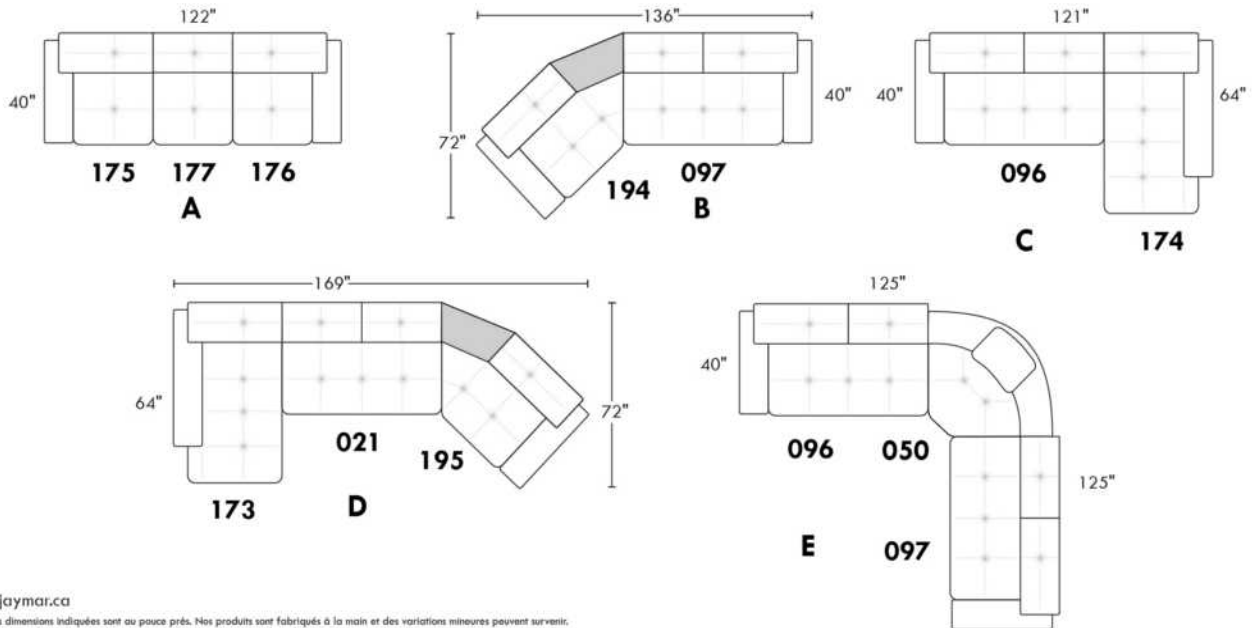

CONFIGURATIONS

www.jaymar.ca
Toutes les dimensions indiquées sont au pouce près. Nos produits sont fabriqués à la main et des variations mineures peuvent survenir.
All dimensions indicated are to the nearest inch. Our product is hand-made and minor variations can occur.