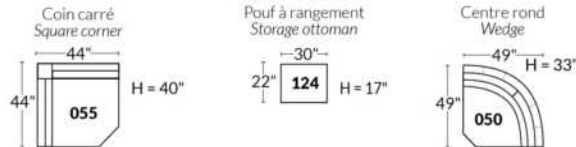

Autres | Others