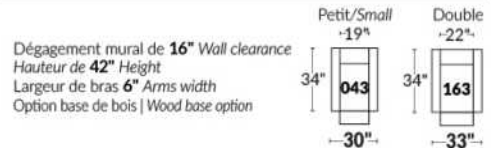

FAUTEUIL BERÇANT PIVOTANT INCLINABLE SWIVEL ROCKING MOTION CHAIR