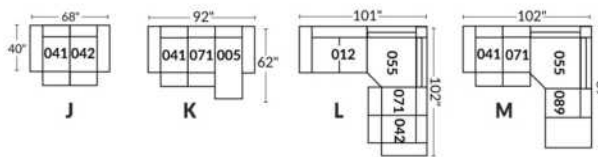

EXEMPLE 23" EXAMPLE