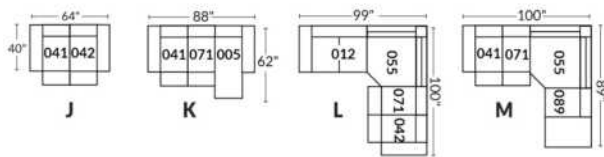

EXEMPLE 23" EXAMPLE