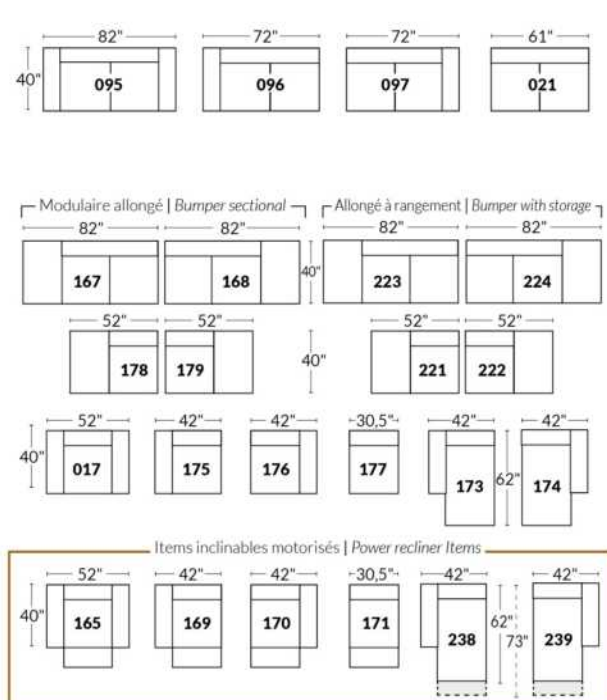

SIÈGE 30" DE LARGE | 30" SEAT WIDTH