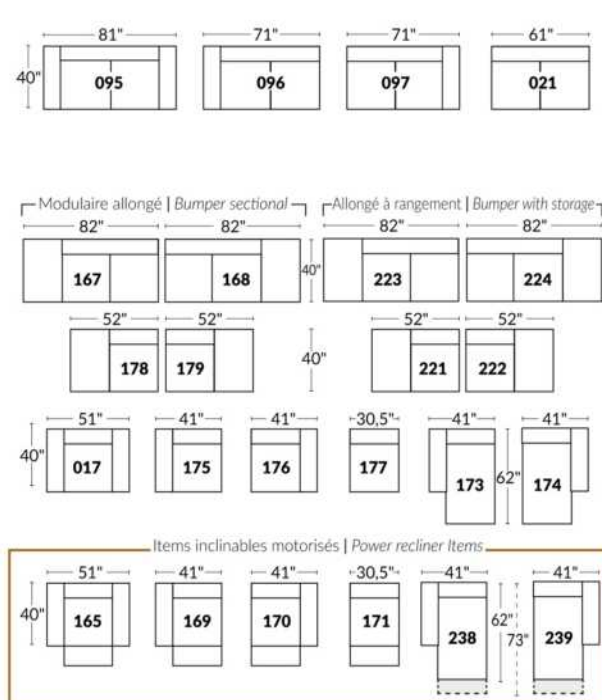

SIÈGE 30" DE LARGE | 30" SEAT WIDTH