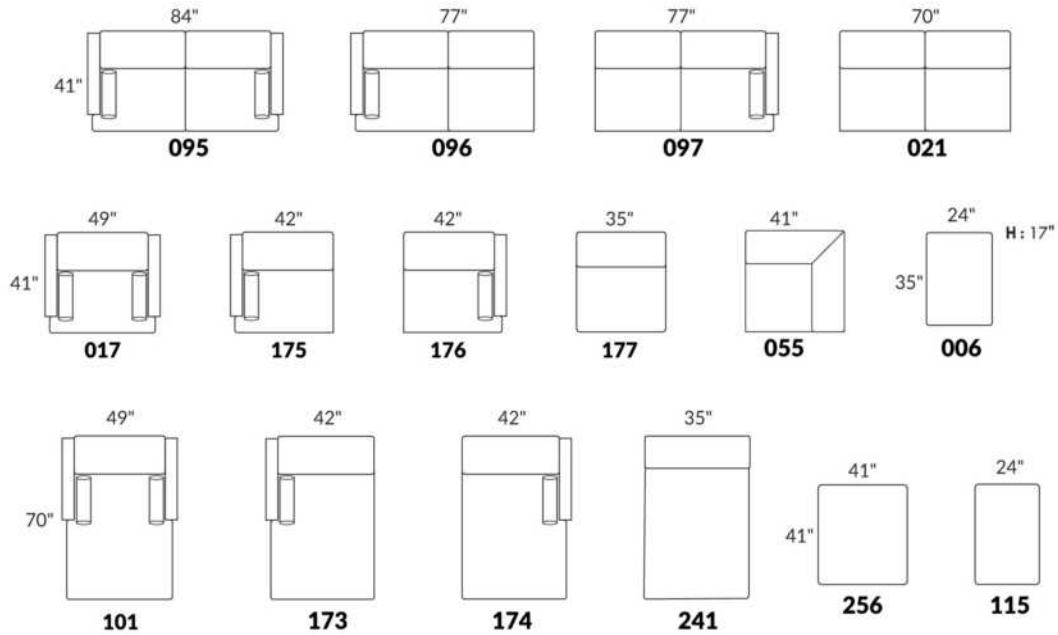

CALIFORNIA

Hauteur complète 34" | Hauteur de siège 18" | Hauteur devant bras 22½" | Profondeur d'assise 24"
Total Height 34" | Seat Height 18" | Arm Height 22½" | Seat Depth 24"