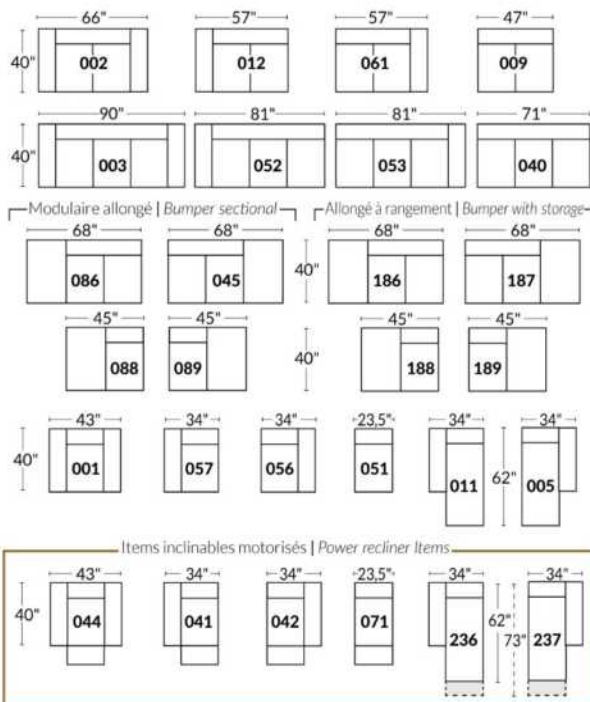

SIÈGE 23" DE LARGE | 23" SEAT WIDTH