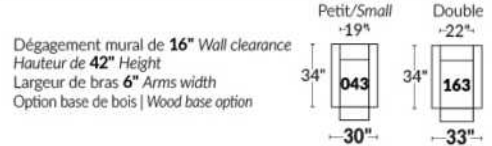

FAUTEUIL BERÇANT PIVOTANT INCLINABLE SWIVEL ROCKING MOTION CHAIR