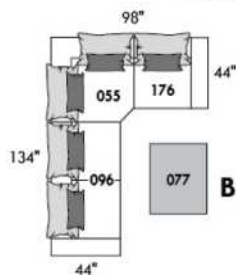

FASHION COLLECTION

FASHION I

COUSSINS PLEINE LARGEUR
FULL BACK CUSHIONS

831 34 x 7 x 19
832 24 x 6 x 10

FASHION II

COUSSINS CARRÉS - DOS APPARENT
SQUARE CUSHIONS - VISIBLE BACK

833 26 x 7 x 19
834 16 x 6 x 16

Mélanger & agencer!
Mix & Match!

Populaires | Popular CONFIGURATIONS