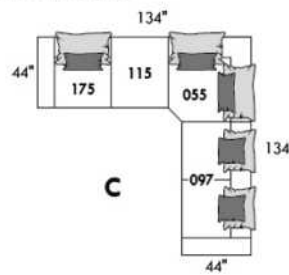

FASHION COLLECTION

FASHION I

COUSSINS PLEINE LARGEUR
FULL BACK CUSHIONS

831 34 x 7 x 19
832 24 x 6 x 10

FASHION II

COUSSINS CARRÉS - DOS APPARENT
SQUARE CUSHIONS - VISIBLE BACK

833 26 x 7 x 19
834 16 x 6 x 16

Mélanger & agencer!
Mix & Match!

Populaires | Popular CONFIGURATIONS