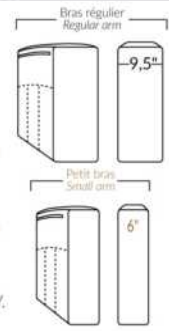

BRAS | ARMS

Option de bras:
Bras Régulier Large 9,5" ou Petit bras 6"

Arm option
Regular arm Large 9,5" or Small arm 6"

Contrôle de l'inclinaison situé à l'intérieur du bras
Recliner control located on the inside of the arm.

Option d'accessoires disponible sur le bras régulier seulement
Accessories option, available on Regular arms ONLY.