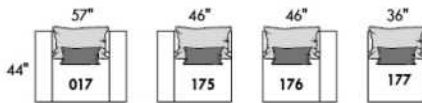

FASHION COLLECTION

FASHION I

COUSSINS PLEINE LARGEUR
 FULL BACK CUSHIONS

831 34 x 7 x 19
 832 24 x 6 x 10

FASHION II

COUSSINS CARRÉS - DOS APPARENT
 SQUARE CUSHIONS - VISIBLE BACK

833 26 x 7 x 19
 834 16 x 6 x 16