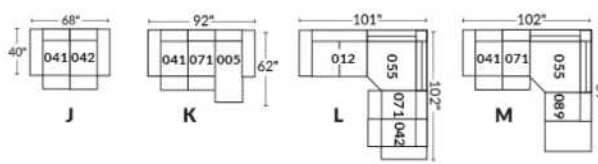

EXEMPLE 23" EXAMPLE