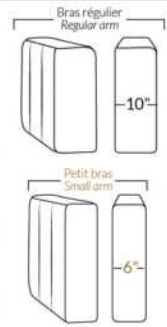

BRAS | ARMS

Option de bras:
Bras Régulier Large 10" ou Petit bras 6"

Arm option
Regular arm Large 10" or Small arm 6"

Contrôle de l'inclinaison situé à l'intérieur du bras
Recliner control located on the inside of the arm.

Option d'accessoires disponible sur
le bras régulier seulement
Accessories option, available on Regular arms ONLY.