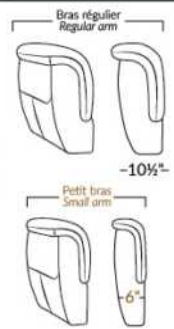

BRAS | ARMS

Option de bras:
Bras Régulier Large 10,5" ou Petit bras 6"

Arm option
Regular arm Large 10.5" or Small arm 6"