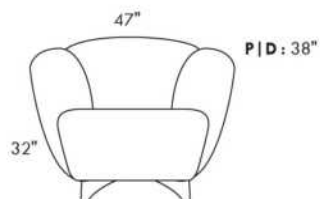

SCORPIO

Hauteur de siège 18" | Hauteur devant bras 34" | Profondeur d'assise 21"
Seat Height 18" | Arm Height 34" | Seat Depth 21"

095*

002*

001

006

COUSSIN DÉCORATIF INCLU
ARM BOLSTER INCLUDED

PL12

Diam.: 17"
rond | round