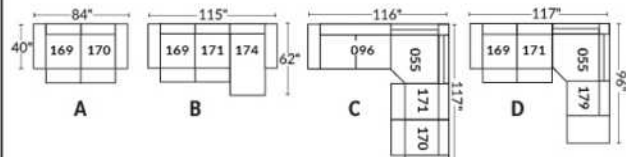

EXEMPLE 30" EXAMPLE