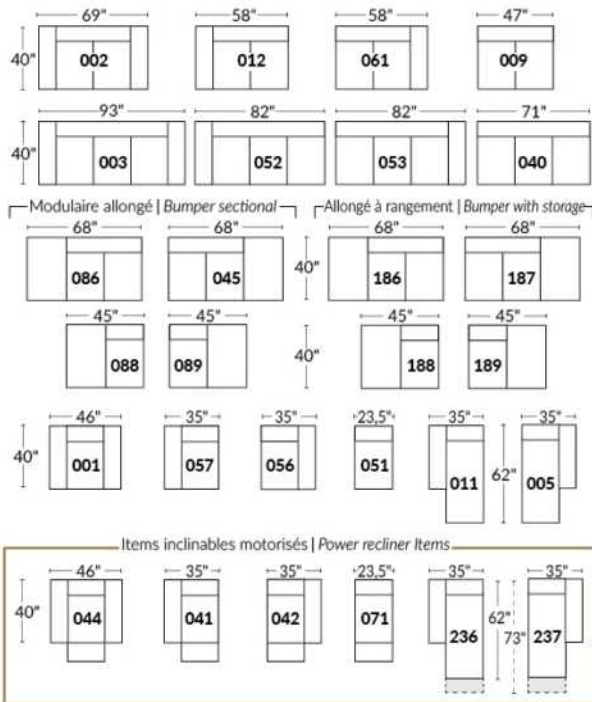

SIÈGE 23" DE LARGE | 23" SEAT WIDTH