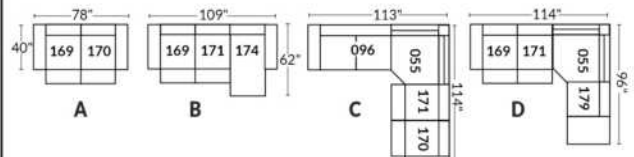

EXEMPLE 30" EXAMPLE