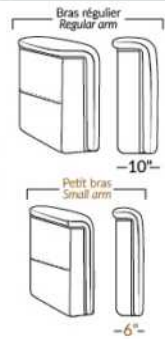

BRAS | ARMS

Option de bras:
Bras Régulier Large 10" ou Petit bras 6"

Arm option
Regular arm Large 10" or Small arm 6"

Contrôle de l'inclinaison situé à l'extérieur du bras
Recliner control located on the outside of the arm.