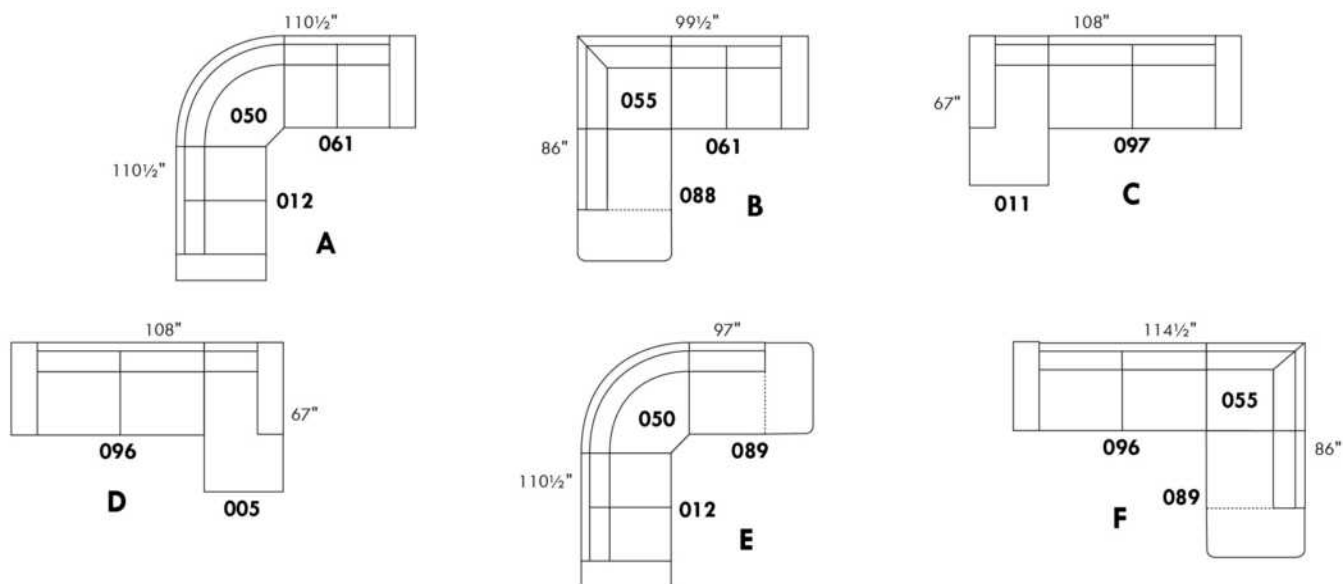

CONFIGURATIONS