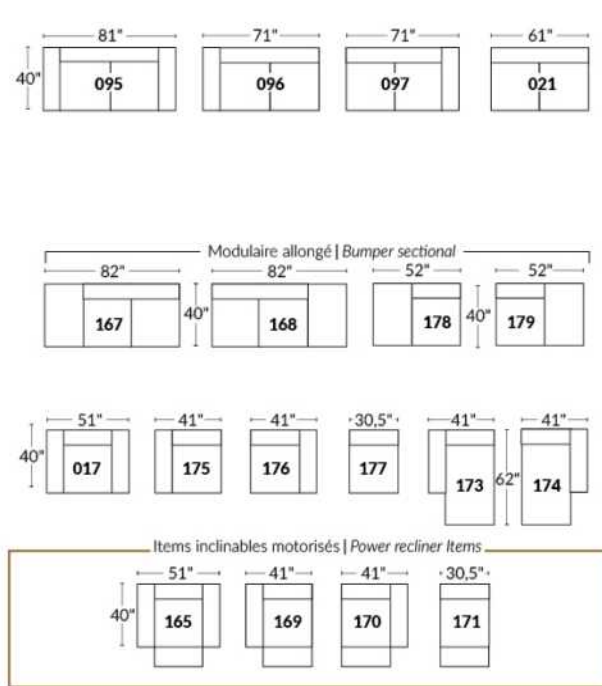

SIÈGE 30" DE LARGE | 30" SEAT WIDTH