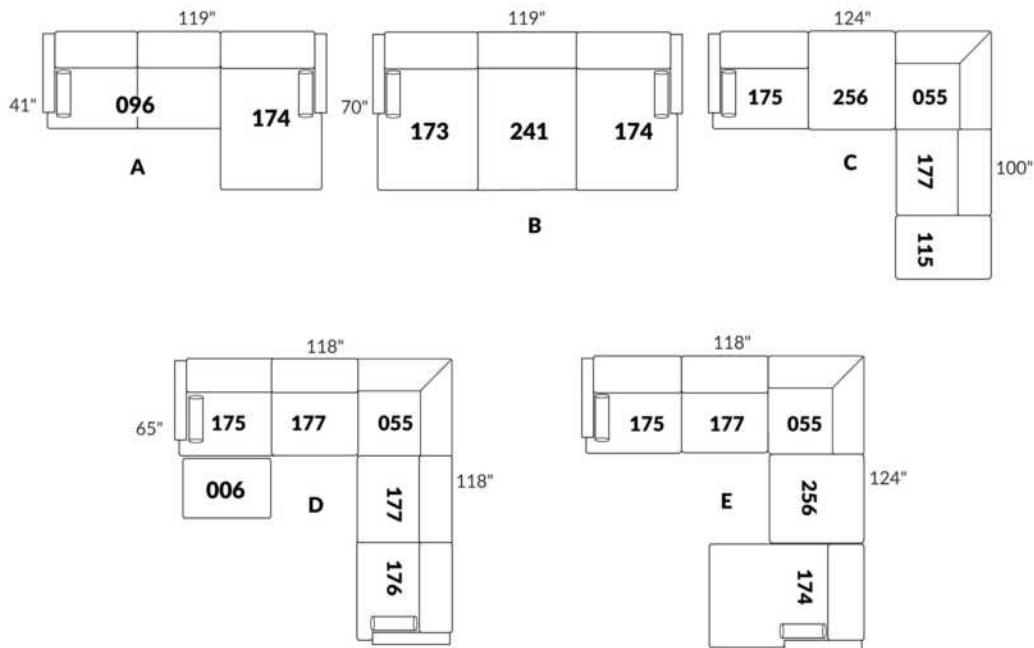

CONFIGURATIONS