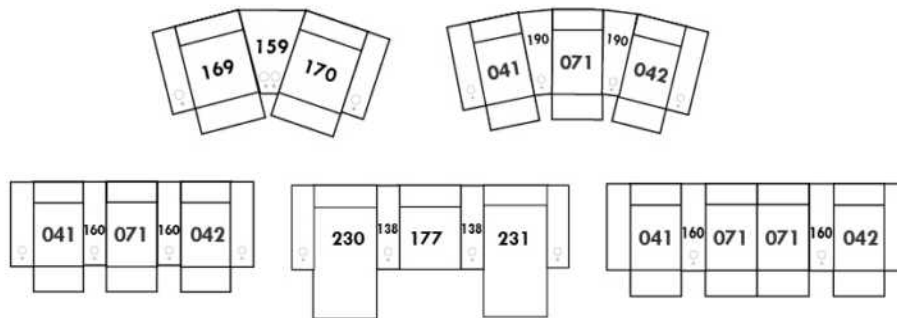

SUGGESTED CONFIGURATIONS