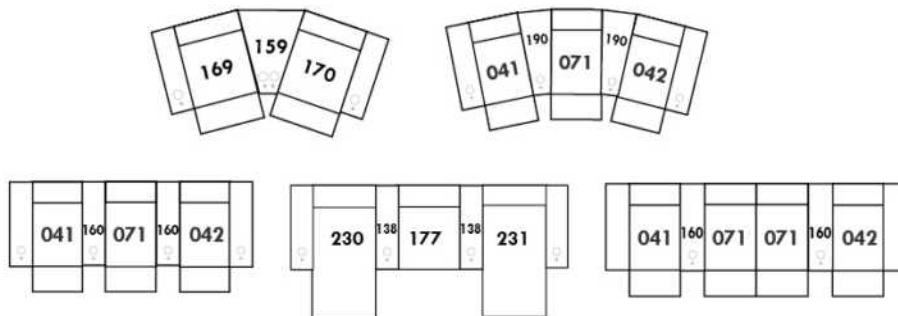

Each storage item has 2 USB ports and one electrical outlet inside the storage.

SUGGESTED CONFIGURATIONS

MONACO

Features: Manual adjustable headrest with all items (2 on square corner). Stitching: Small thread in fabric & large flat thread in leather. Memory foam in arms & seat cushions.