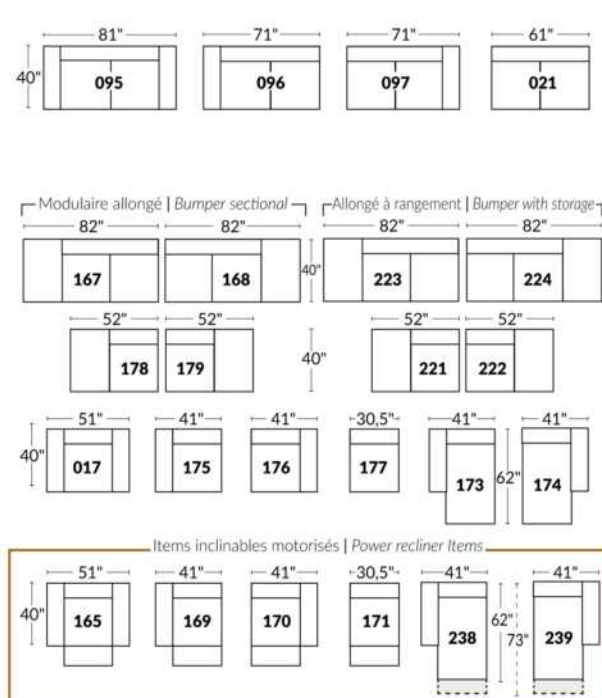

SIÈGE 30" DE LARGE | 30" SEAT WIDTH