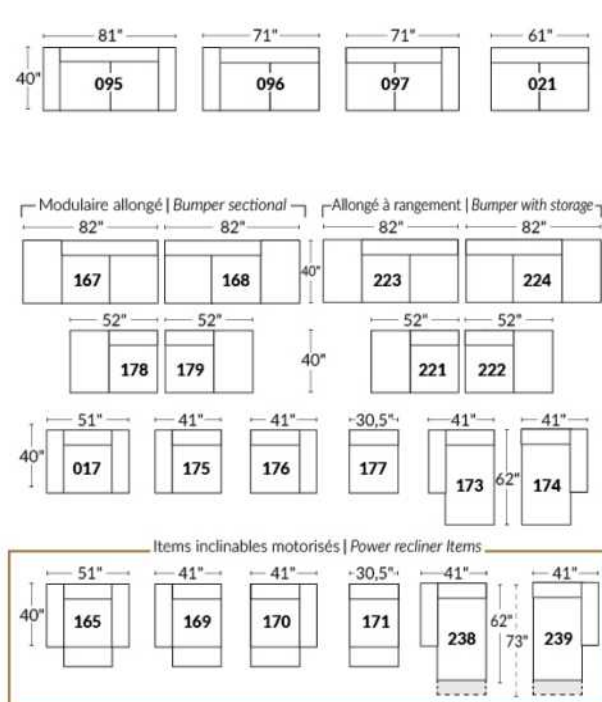

SIÈGE 30" DE LARGE | 30" SEAT WIDTH