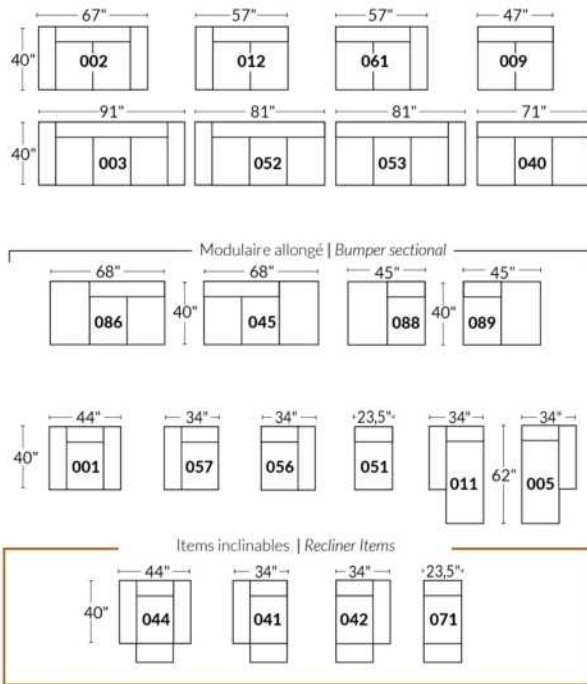

SIÈGE 23" DE LARGE | 23" SEAT WIDTH