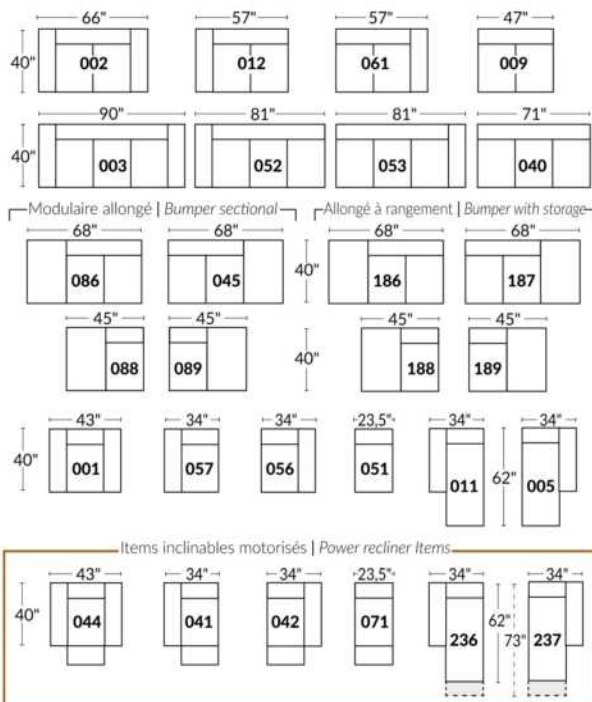

SIÈGE 23" DE LARGE | 23" SEAT WIDTH