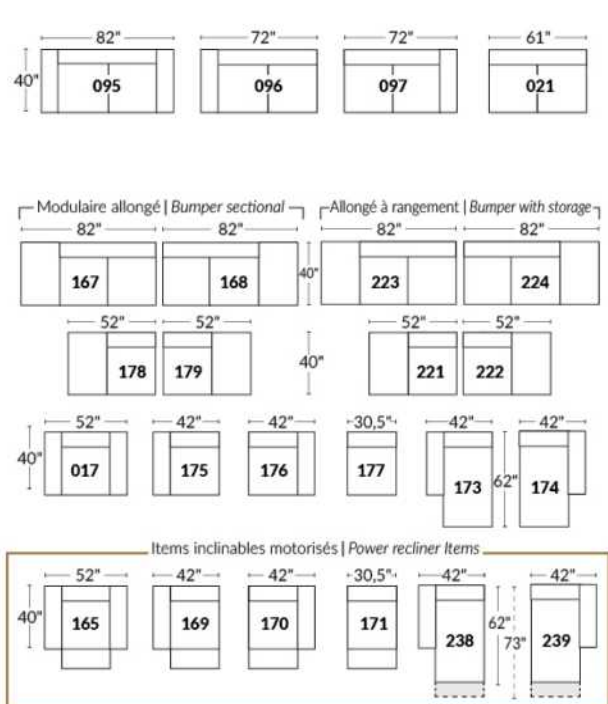

SIÈGE 30" DE LARGE | 30" SEAT WIDTH