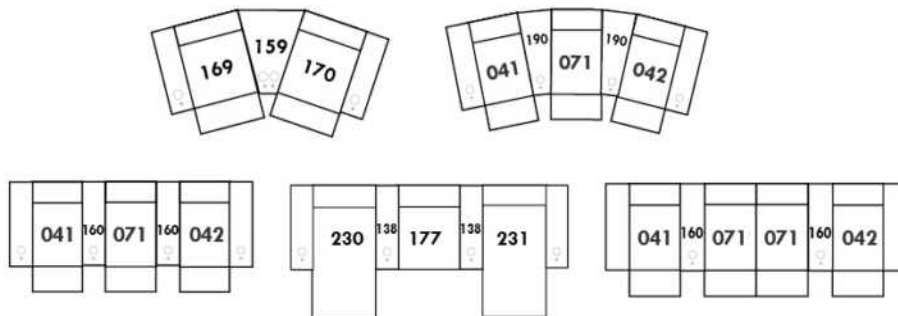

Each storage item has 2 USB ports and one electrical outlet inside the storage.

SUGGESTED CONFIGURATIONS

NICE

FEATURES:

Manual adjustable headrest on all items (2 on square corner & stationary on wedge).
 *Wall hugger power recliners with full footrest. *043 & 163 chairs: Wall clearance 16".
 Power recliner lounge chair: Wall clearance 8" & front 5".
 Seat cushions with shaped foam + 1" layer of memory foam; arm with memory foam.
 Stitching: Small thread in fabric & large flat thread in leather.
 Note: 2 recliner seats separated by a corner can not be opened at the same time. No recliner seats beside item #155 Small square corner.