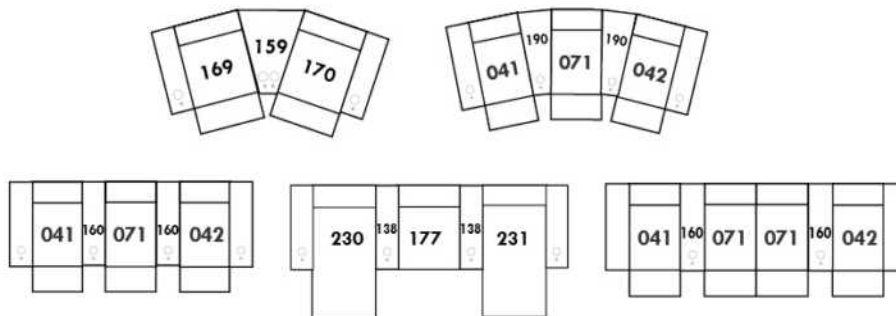

Each storage item has 2 USB ports and one electrical outlet inside the storage.

SUGGESTED CONFIGURATIONS

USA Price List

TOULOUSE

FEATURES: Modern style with tufted headrest & base. Manual headrest adjustable to 1 position.
SPECS: Seat Depth: 23". Arm Height: 21". Seat Height: 16,5".