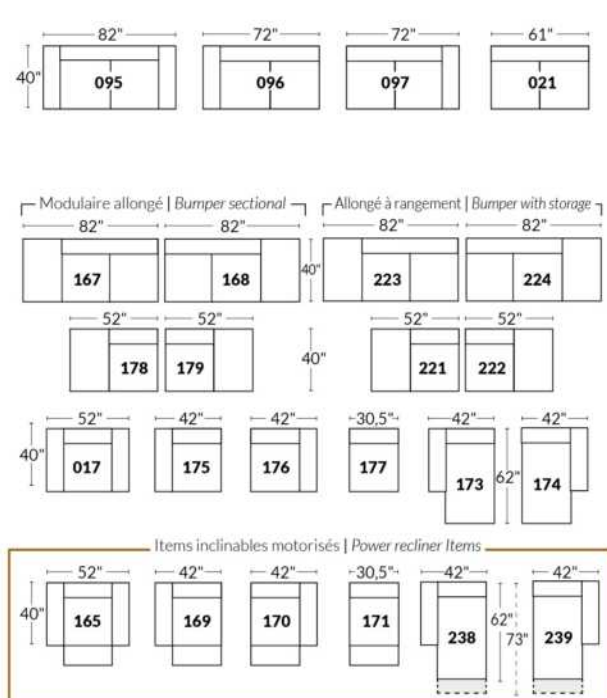

SIÈGE 30" DE LARGE | 30" SEAT WIDTH