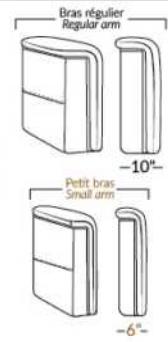

BRAS | ARMS

Option de bras:
Bras Régulier Large 10" ou Petit bras 6"

Arm option
Regular arm Large 10" or Small arm 6"

Contrôle de l'inclinaison situé à l'extérieur du bras
Recliner control located on the outside of the arm.