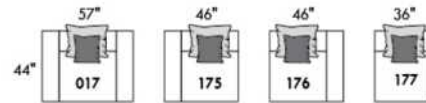

FASHION COLLECTION

FASHION I

COUSSINS PLEINE LARGEUR
 FULL BACK CUSHIONS

831 34 x 7 x 19
 832 24 x 6 x 10

FASHION II

COUSSINS CARRÉS - DOS APPARENT
 SQUARE CUSHIONS - VISIBLE BACK

833 26 x 7 x 19
 834 16 x 6 x 16