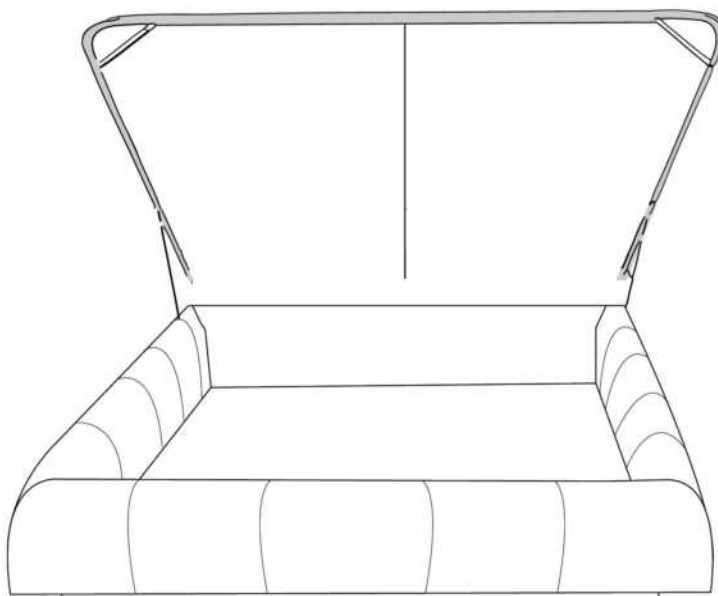

Lit avec rangement | *Bed with storage*

365 King | 366 Queen | 367 Double | 368 Simple/ *Single*

www.jaymar.ca

Les illustrations sont génériques et n'indiquent pas tous les détails de coutures.
The sketches are generic and do not reflect all sewing details.

R: 2016-02