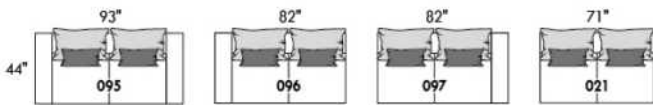

FASHION COLLECTION

FASHION I

COUSSINS PLEINE LARGEUR
FULL BACK CUSHIONS

831 34 x 7 x 19
832 24 x 6 x 10

FASHION II

COUSSINS CARRÉS - DOS APPARENT
SQUARE CUSHIONS - VISIBLE BACK

833 26 x 7 x 19
834 16 x 6 x 16