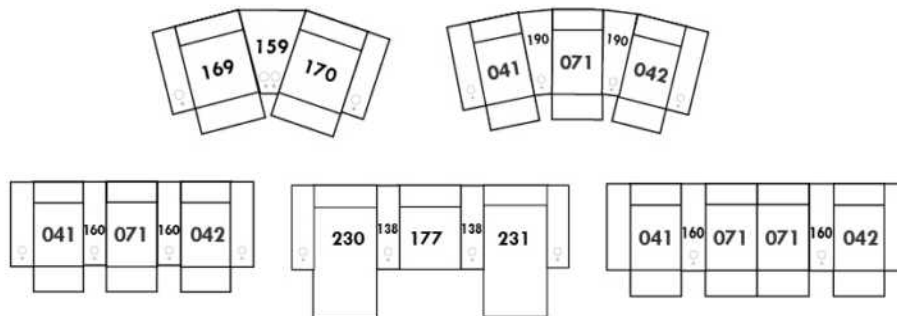

Each storage item has 2 USB ports and one electrical outlet inside the storage.

SUGGESTED CONFIGURATIONS

USA Price List

ANGELINA

Specify wood leg colour LG199.

Comes with one decorative rectangular pillow per arm.