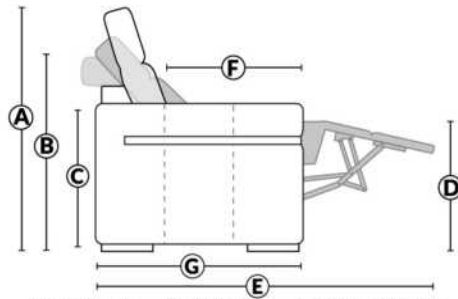

SPECIFICATIONS