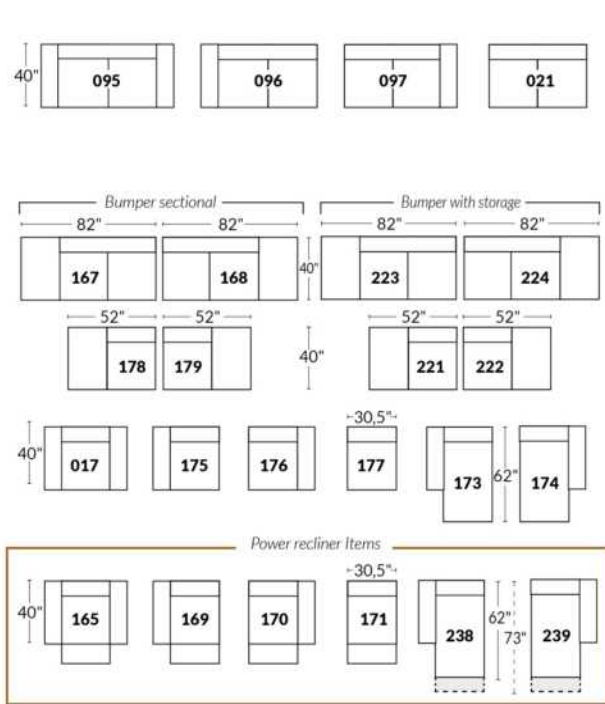

30" SEAT WIDTH