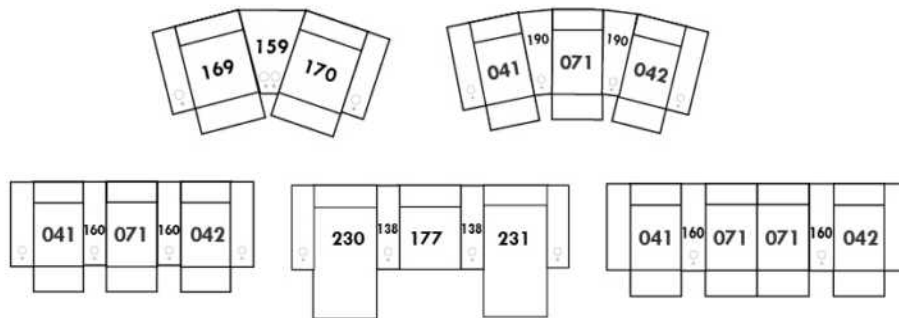

Each storage item has 2 USB ports and one electrical outlet inside the storage.

SUGGESTED CONFIGURATIONS

MELBOURNE

Manual adjustable headrest on all items (2 on square corner & stationary on wedge).
 *Wall hugger power recliners with full footrest. *043 & 163 chairs: Wall clearance 16".
 Power recliner lounge chair with power headrest in option. Wall clearance 8" & front 5".
 Seat cushions with shaped foam + 1" layer of memory foam; arm with memory foam.
 Stitching: Small thread in fabric & large flat thread in leather.
 Note: 2 recliner seats separated by a corner can not be opened at the same time. No recliner seats beside #155 Small Square Corner.