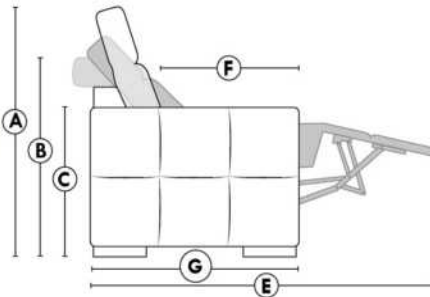

SAN DIEGO

OPTIMA
Collection

Jaymar

Conçu et fabriqué fièrement au Canada
Proudly designed and made in Canada

Our product is hand-made and minor variations can occur.

SPECIFICATIONS