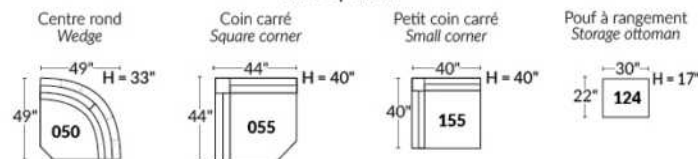

Autres | Others