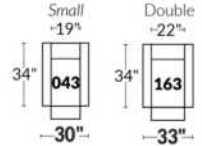

SWIVEL ROCKING MOTION CHAIR

16" Wall clearance
42" Height
6" Arms width
Wood base option