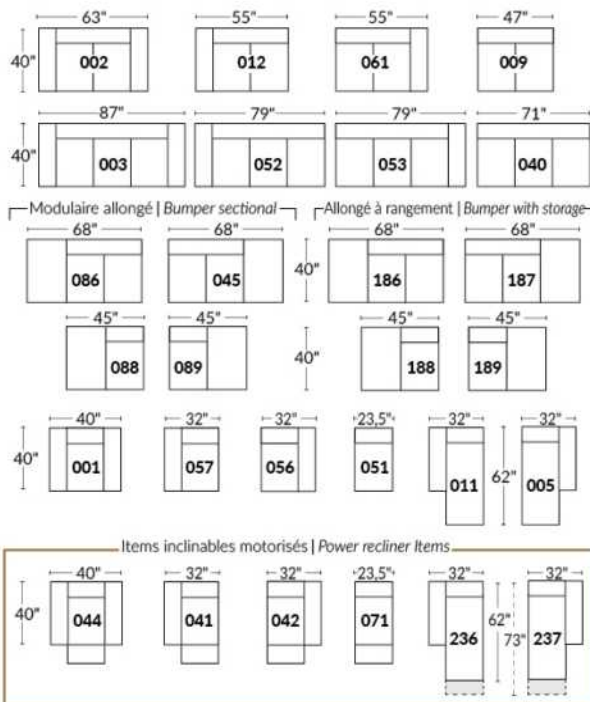

SIÈGE 23" DE LARGE | 23" SEAT WIDTH