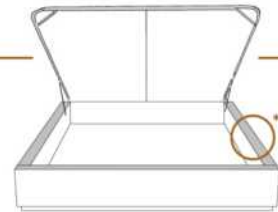

Avec rangement | With Storage
****1" plus large | **1" wider
K 530 - Q 531**