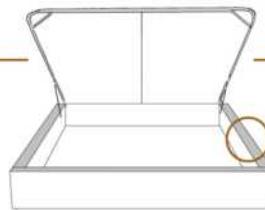

Avec rangement | With Storage
**1" plus large | **1" wider
K 530 - Q 531