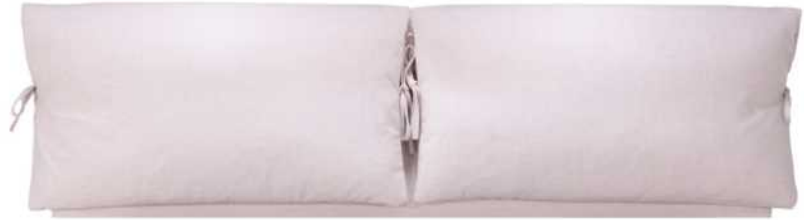

LUCIE

Tête de lit sans oreilles | Headboard without wings

400 King - 401 Queen

Pour les dimensions des bases; Voir la liste de prix 99900
For the dimensions of the bed bases; See Price list 99900

4" Base contour LARGE | WIDE contour Base

DIMENSIONS

Lit grandeur complète
Complete bed size

Base: 12" Haut | Height

L x P/D x H

96" x 98" x 44"

79" x 98" x 44"

K
Q