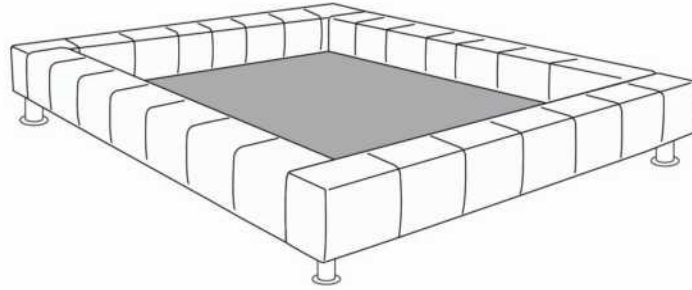

BRIDGE

Lit bridge *Bed items*

Base de Lit/Bed base

372 California King (US only/seulement) | 380 King | 360 Queen | 314 Simple/ Single