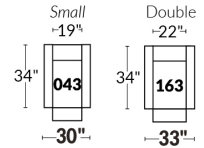

## SPECIFICATIONS

Headrest up     Headrest down     Fully reclined

- Ⓐ 40" Total Height
- Ⓑ 33" Height headrest down
- Ⓒ 24" Arm Height
- Ⓓ 19,5" Seat height
- Ⓔ 65" Depth fully reclined
- Ⓕ 20"ou/ 22" Seat depth
- Ⓖ 37,5" Depth with headrest up

## SWIVEL ROCKING MOTION CHAIR

16" Wall clearance  
42" Height  
6" Arms width  
Wood base option

## 23" SEAT WIDTH