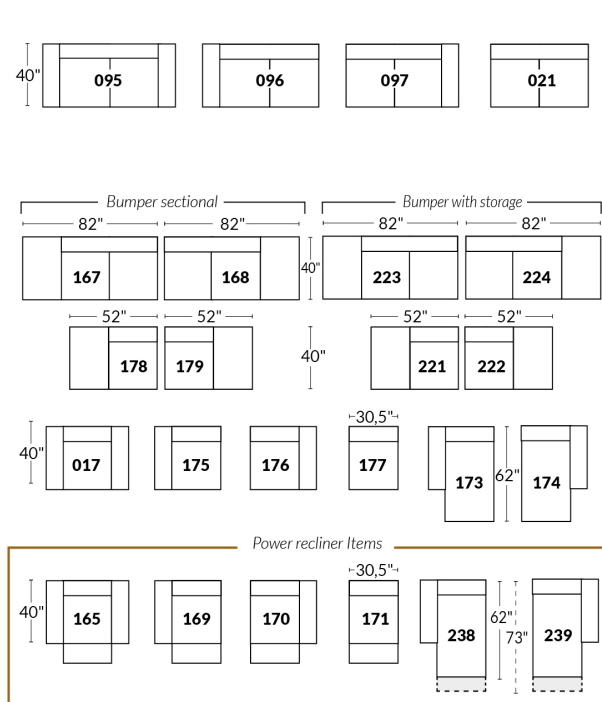

## SPECIFICATIONS

Headrest up     Headrest down     Fully reclined

- Ⓐ 40" Total Height
- Ⓑ 33" Height headrest down
- Ⓒ 24" Arm Height
- Ⓓ 19,5" Seat height
- Ⓔ 65" Depth fully reclined
- Ⓕ 20"ou/ 22" Seat depth
- Ⓖ 37,5" Depth with headrest up

## SWIVEL ROCKING MOTION CHAIR

16" Wall clearance  
42" Height  
6" Arms width  
Wood base option

## 23" SEAT WIDTH

## 30" SEAT WIDTH