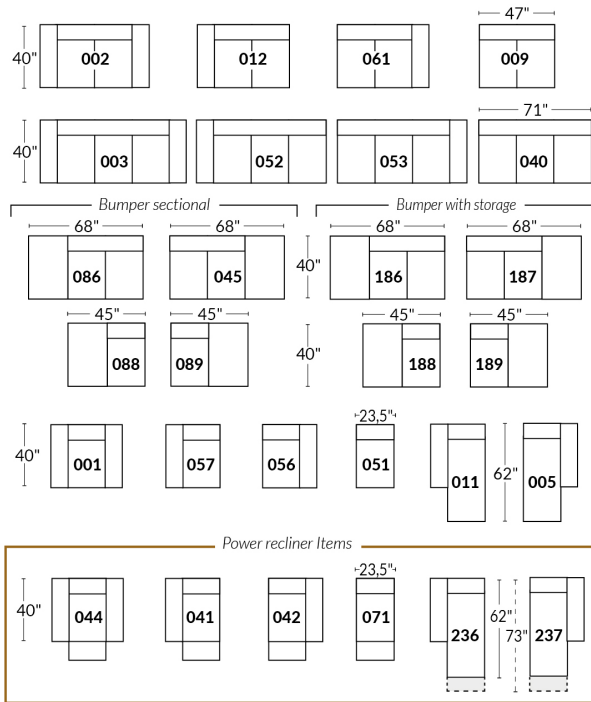

## SPECIFICATIONS

Headrest up     Headrest down     Fully reclined

- Ⓐ 40" Total Height
- Ⓑ 33" Height headrest down
- Ⓒ 24" Arm Height
- Ⓓ 19,5" Seat height
- Ⓔ 65" Depth fully reclined
- Ⓕ 20"ou/ 22" Seat depth
- Ⓖ 37,5" Depth with headrest up

## SWIVEL ROCKING MOTION CHAIR

16" Wall clearance  
42" Height  
6" Arms width  
Wood base option

## 23" SEAT WIDTH

## 30" SEAT WIDTH