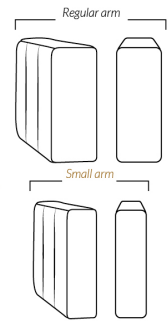

## SPECIFICATIONS

Headrest up     Headrest down     Fully reclined

- Ⓐ 40" Total Height
- Ⓑ 33" Height headrest down
- Ⓒ 24" Arm Height
- Ⓓ 19,5" Seat height
- Ⓔ 65" Depth fully reclined
- Ⓕ 20"ou/ 22" Seat depth
- Ⓖ 37,5" Depth with headrest up

## ARMS

Arm option  
Regular arm Large or Small arm

Accessories option, available on certain Regular arms ONLY.