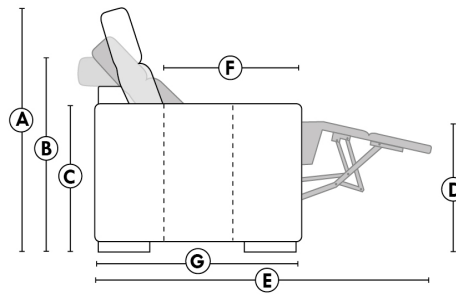

## Home Theatre CONFIGURATIONS Cinéma maison

## SPECIFICATIONS

Headrest up     Headrest down     Fully reclined

- Ⓐ 40" Total Height
- Ⓑ 33" Height headrest down
- Ⓒ 24" Arm Height
- Ⓓ 19,5" Seat height
- Ⓔ 65" Depth fully reclined
- Ⓕ 20"ou/ 22" Seat depth
- Ⓖ 37,5" Depth with headrest up