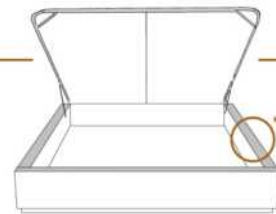

Avec rangement | With Storage
**1" plus large | **1" wider
K 530 - Q 531