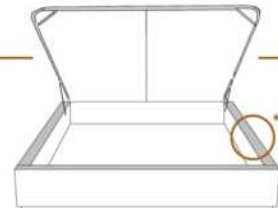

Avec rangement | With Storage
****1" plus large | **1" wider
K 530 - Q 531**