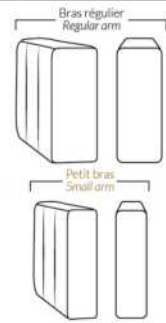

OPTIMA Collection

Conçu et fabriqué fièrement au Canada
Proudly designed and made in Canada

SPECIFICATIONS

- ☐ Appui-tête levé | Headrest up
- ☐ Appui-tête baissé | Headrest down
- ☐ Complètement incliné | Fully reclined

- **A** Hauteur complète 40" Total Height
- **B** Hauteur appui-tête baissé 33" Height headrest down
- **C** Hauteur du bras 24" Arm Height
- **D** Hauteur du siège 19,5" Seat height
- **E** Profondeur inclinée 65" Depth fully reclined
- **F** Profondeur d'assise 20"/ou/ 22" Seat depth
- **G** Profondeur appui-tête monté 37,5" Depth with headrest up

BRAS | ARMS

Option de bras:
Bras Régulier Large ou Petit bras

Arm option
Regular arm Large or Small arm

Option d'accessoires disponible sur
certain bras régulier seulement

Accessories option, available on certain
Regular arms ONLY.

FAUTEUIL BERÇANT PIVOTANT INCLINABLE SWIVEL ROCKING MOTION CHAIR

Dégagement mural de 16" Wall clearance
Hauteur de 42" Height
Largeur de bras 6" Arms width
Option base de bois | Wood base option

SIÈGE 23" DE LARGE | 23" SEAT WIDTH

SIÈGE 30" DE LARGE | 30" SEAT WIDTH

Autres | Others