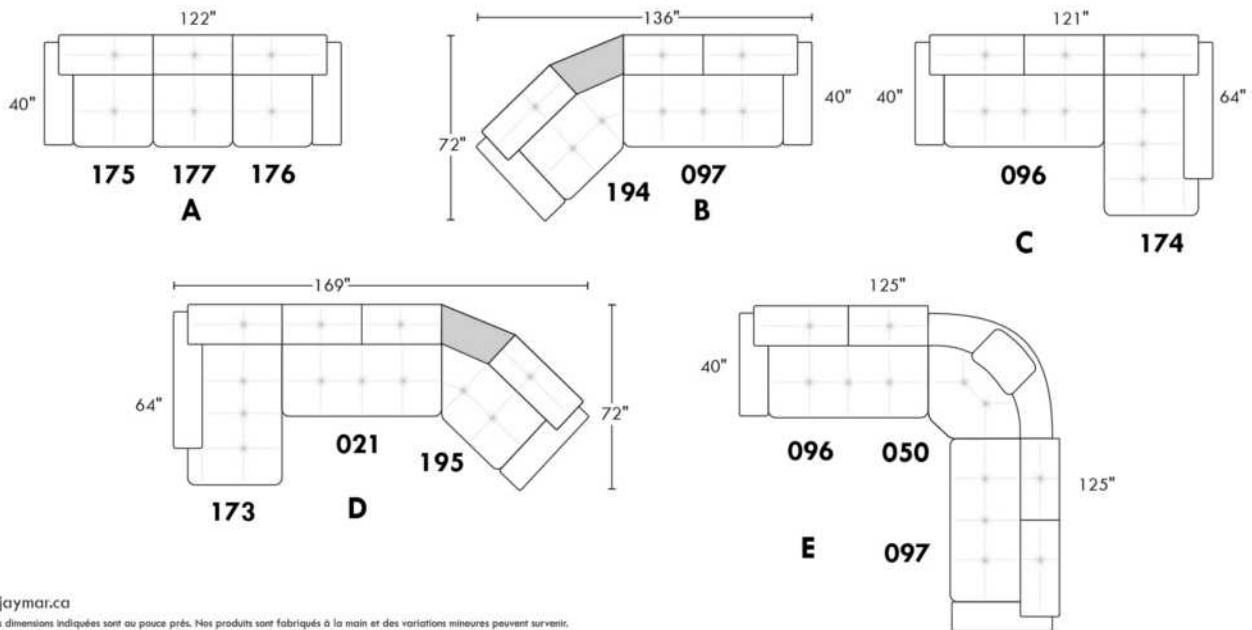

CONFIGURATIONS