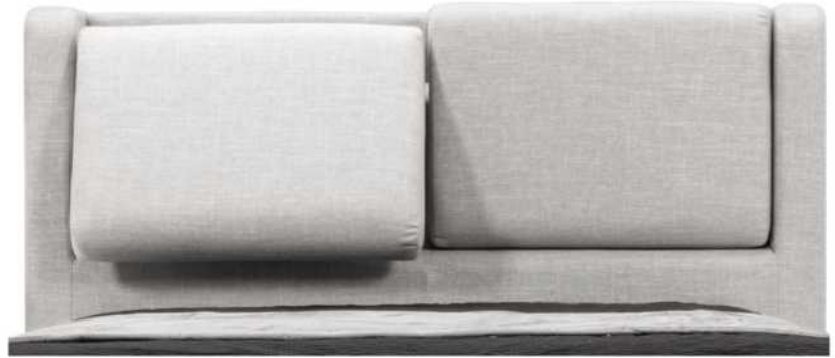

ZEN

Tête de lit **sans oreilles** | Headboard **without wings**

400 King - 401 Queen

Pour les dimensions des bases; Voir la liste de prix 99900
For the dimensions of the bed bases; See Price list 99900

4" Base contour LARGE | WIDE contour Base

DIMENSIONS

Lit grandeur complète
Complete bed size

Base: 12" Haut | Height

L x P/D x H

87" x 95" x 47"

69" x 95" x 47"

K
Q