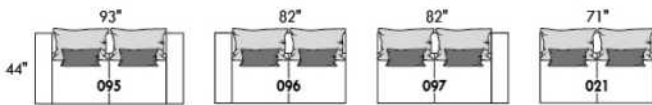

FASHION COLLECTION

FASHION I

COUSSINS PLEINE LARGEUR
FULL BACK CUSHIONS

831 34 x 7 x 19
832 24 x 6 x 10

FASHION II

COUSSINS CARRÉS - DOS APPARENT
SQUARE CUSHIONS - VISIBLE BACK

833 26 x 7 x 19
834 16 x 6 x 16