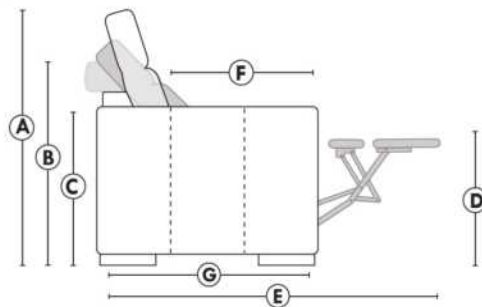

DARIO

PARALLELE
Collection 33

Jaymar

Conçu et fabriqué fièrement au Canada
Proudly designed and made in Canada

Our product is hand-made and minor variations can occur.

SPECIFICATIONS