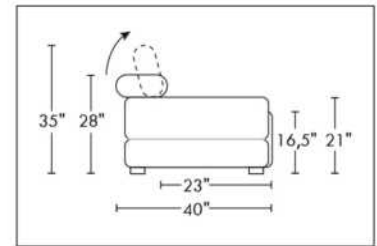

PARIS

Hauteur complète 28"/35" | Hauteur de siège 16½" | Hauteur devant bras 21" | Profondeur d'assise 23"
Total Height 28"/35" | Seat Height 16½" | Arm Height 21" | Seat Depth 23"