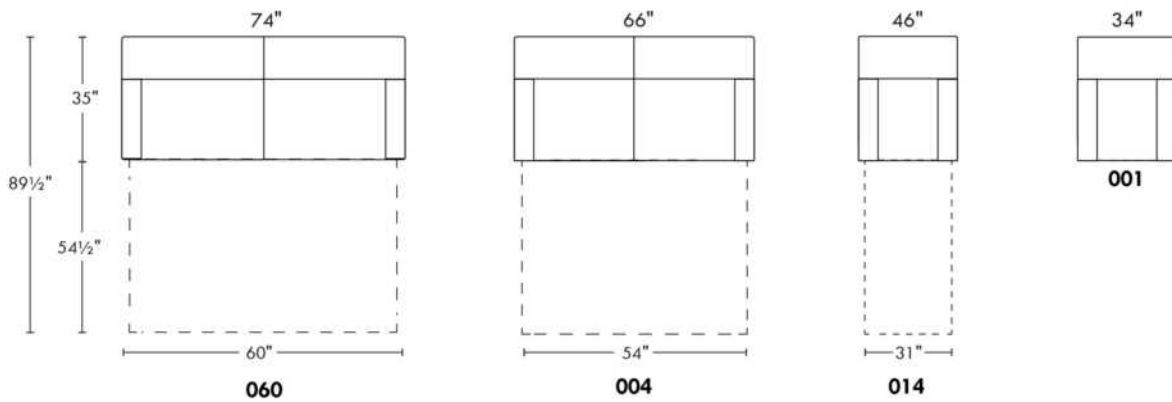

Hauteur complète 35" | Hauteur de siège 18" | Hauteur devant bras 25½" | Profondeur d'assise 21"
Total Height 35" | Seat Height 18" | Arm Height 25½" | Seat Depth 21"