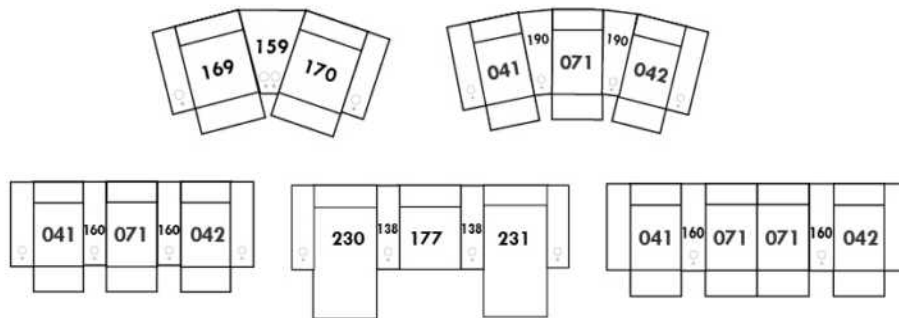

## MELBOURNE

Manual adjustable headrest on all items (2 on square corner & stationary on wedge).  
 \*Wall hugger power recliners with full footrest. \*043 & 163 chairs: Wall clearance 16".  
 Power recliner lounge chair with power headrest in option. Wall clearance 8" & front 5".  
 Seat cushions with shaped foam + 1" layer of memory foam; arm with memory foam.  
 Stitching: Small thread in fabric & large flat thread in leather.  
 Note: 2 recliner seats separated by a corner can not be opened at the same time. No recliner seats beside #155 Small Square Corner.