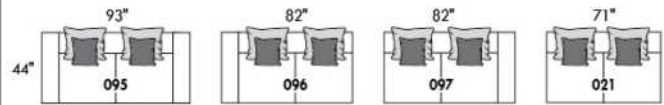

FASHION COLLECTION

FASHION I

COUSSINS PLEINE LARGEUR
FULL BACK CUSHIONS

831 34 x 7 x 19
832 24 x 6 x 10

FASHION II

COUSSINS CARRÉS - DOS APPARENT
SQUARE CUSHIONS - VISIBLE BACK

833 26 x 7 x 19
834 16 x 6 x 16