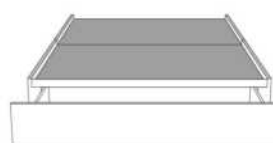

Rangement à tiroir frontal
With Front Drawer
K 540 - Q 541 - D 542