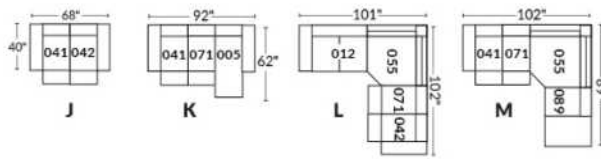

EXEMPLE 23" EXAMPLE