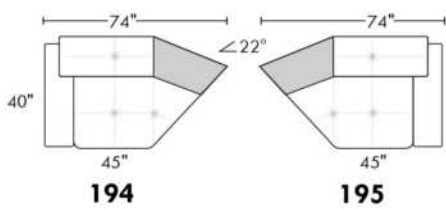

TOULOUSE

Hauteur complète 28"/35" | Hauteur de siège 16½" | Hauteur devant bras 21" | Profondeur d'assise 23"
Total Height 28"/35" | Seat Height 16½" | Arm Height 21" | Seat Depth 23"