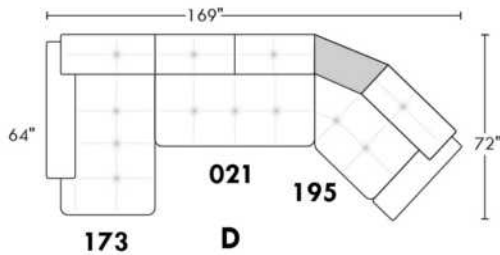

CONFIGURATIONS