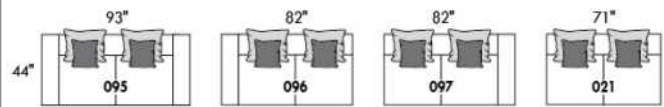

FASHION COLLECTION

FASHION I

COUSSINS PLEINE LARGEUR
FULL BACK CUSHIONS

831 34 x 7 x 19
832 24 x 6 x 10

FASHION II

COUSSINS CARRÉS - DOS APPARENT
SQUARE CUSHIONS - VISIBLE BACK

833 26 x 7 x 19
834 16 x 6 x 16