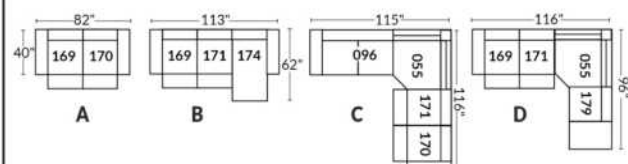

EXEMPLE 30" EXAMPLE