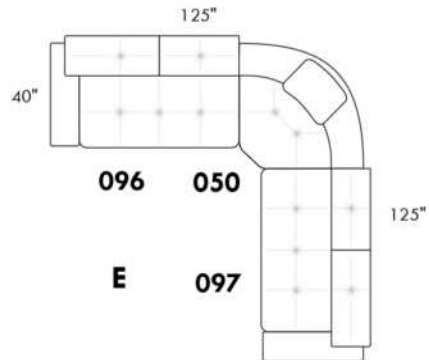

CONFIGURATIONS