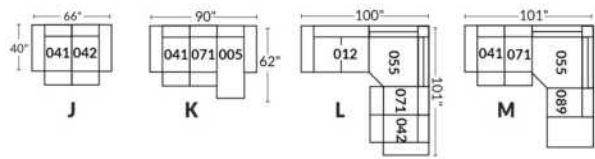

EXEMPLE 23" EXAMPLE