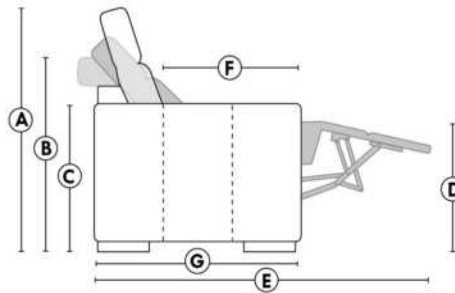

SPECIFICATIONS