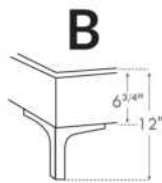

99900

BASE pour tête de lit SANS oreilles Bed base for headboard WITHOUT wings

4" Base contour LARGE | WIDE contour Base

DIMENSIONS

Base de lits seulement
Bed base only

L x P/D x H

K	87" x 86" x 12"
Q	69" x 86" x 12"
D	64" x 82" x 12"
S	49" x 82" x 12"

*Avec pattes | *With Legs
K 410 - Q 411 - D 412 - S 413

Anti-poussière | No Dust
K 420 - Q 421 - D 422 - S 423

Avec rangement | With Storage
K 430 - Q 431

**Rangement à tiroir frontal
With Front Drawer**
K 440 - Q 441 - D 442

**Rangement à tiroir latéraux
With Side Drawers**
**K 450 - Q 451 (2 tiroirs | drawers)
D 452 - S 453 (1 tiroir | drawer)**

Les illustrations sont génériques et n'indiquent pas tous les détails de coutures. | The sketches are generic and do not reflect all sewing details.

2" Base contour MINCE | NARROW contour Base

DIMENSIONS

Base de lits seulement
Bed base only

L x P/D x H

K	82" x 84" x 12"
Q	64" x 84" x 12"
D	59" x 80" x 12"
S	44" x 80" x 12"

*Avec pattes | *With Legs
K 510 - Q 511 - D 512 - S 513

Anti-poussière | No Dust
K 520 - Q 521 - D 522 - S 523

Avec rangement | With Storage
**1" plus large | **1" wider
K 530 - Q 531

**Rangement à tiroir frontal
With Front Drawer**
K 540 - Q 541 - D 542

**Rangement à tiroir latéraux
With Side Drawers**
**K 550 - Q 551 (2 tiroirs | drawers)
D 552 - S 553 (1 tiroir | drawer)**

Lit réglable | Adjustable bed

**Avec pattes de bois seulement
With Wood Legs Only**
K 560 - Q 561 - S 563

EXT: 82x84x12 65x84x12 44x84x12
INT: 78x82x12 61x82x12 40x82x12

Anti-poussière | No Dust
K 570 - Q 571 - S 573

EXT: 82x84x12 65x84x12 44x84x12
INT: 78x82x12 61x82x12 40x82x12

LG60 Metal

*Choix de pattes (Seulement pour base avec pattes). La hauteur du pied et longeron varie selon la patte choisie.

*Leg choices (Only for Bed base with legs). Foot & siderail height varies according to leg choice.