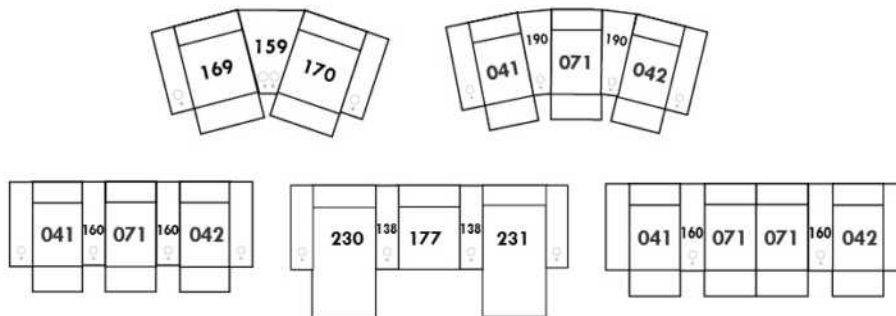

Each storage item has 2 USB ports and one electrical outlet inside the storage.

SUGGESTED CONFIGURATIONS

CDN Price List

PURE

FEATURES: Seat cushions contain feathers. Back cushions reversible.

LEGS: Specify colour of legs LG107.