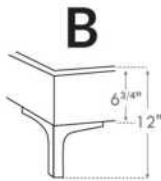

99905

BASE pour tête de lit AVEC oreilles Bed base for headboard WITH wings

4" Base contour LARGE | WIDE contour Base

DIMENSIONS

Base de lits seulement
Bed base only

L x P/D x H

K	87" x 79" x 12"
Q	69" x 79" x 12"
D	64" x 75" x 12"
S	49" x 75" x 12"

*Avec pattes | *With Legs
K 410 - Q 411 - D 412 - S 413

Anti-poussière | No Dust
K 420 - Q 421 - D 422 - S 423

Avec rangement | With Storage
K 430 - Q 431

Rangement à tiroir frontal
With Front Drawer
K 440 - Q 441 - D 442

Rangement à tiroir latéraux
With Side Drawers
K 450 - Q 451 (2 tiroirs | drawers)
D 452 - S 453 (1 tiroir | drawer)

Les illustrations sont génériques et n'indiquent pas tous les détails de coutures. | The sketches are generic and do not reflect all sewing details.

2" Base contour MINCE | NARROW contour Base

DIMENSIONS

Base de lits seulement
Bed base only

L x P/D x H

K	82" x 77" x 12"
Q	64" x 77" x 12"
D	59" x 73" x 12"
S	44" x 73" x 12"

*Avec pattes | *With Legs
K 510 - Q 511 - D 512 - S 513

Anti-poussière | No Dust
K 520 - Q 521 - D 522 - S 523

Avec rangement | With Storage
**1" plus large | **1" wider
K 530 - Q 531

Rangement à tiroir frontal
With Front Drawer
K 540 - Q 541 - D 542

Rangement à tiroir latéraux
With Side Drawers
K 550 - Q 551 (2 tiroirs | drawers)
D 552 - S 553 (1 tiroir | drawer)

Lit réglable | Adjustable bed

Avec pattes de bois seulement
With Wood Legs Only
K 560 - Q 561 - S 563

EXT: 82x76x12 65x76x12 44x76x12
INT: 78x74x12 61x74x12 40x74x12

Anti-poussière | No Dust
K 570 - Q 571 - S 573

EXT: 82x76x12 65x76x12 44x76x12
INT: 78x74x12 61x74x12 40x74x12

LG60 Metal

*Choix de pattes (Seulement pour base avec pattes). La hauteur du pied et longeron varie selon la patte choisie.

*Leg choices (Only for Bed base with legs). Foot & siderail height varies according to leg choice.