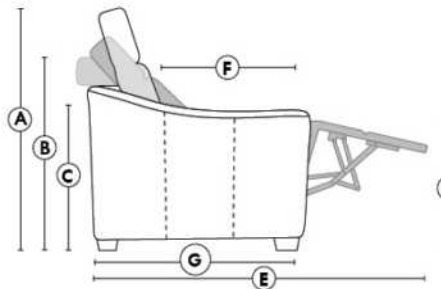

SPECIFICATIONS