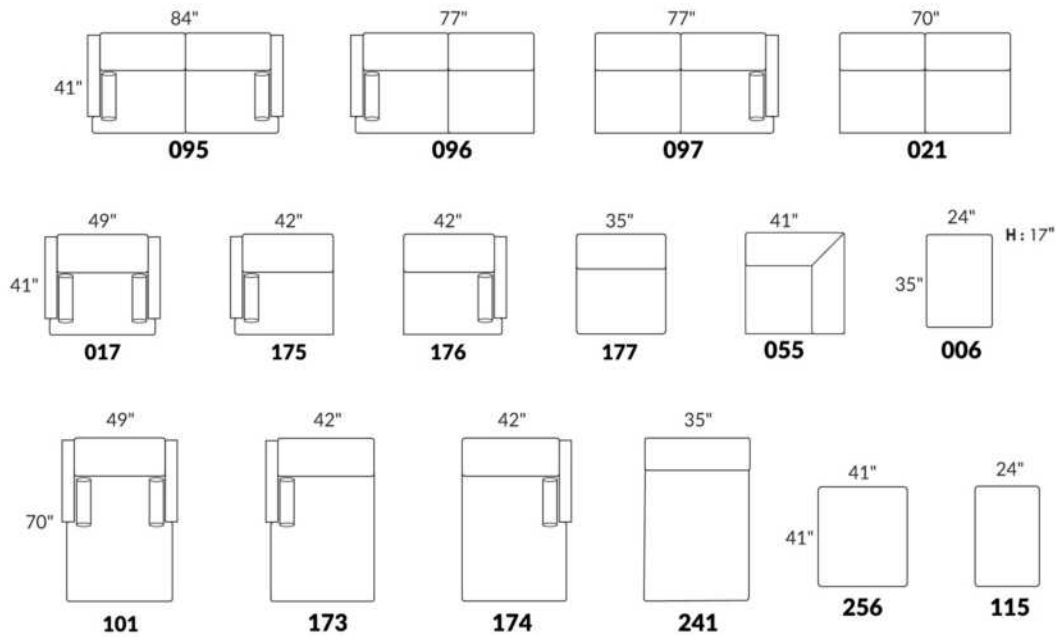

CALIFORNIA

Hauteur complète 34" | Hauteur de siège 18" | Hauteur devant bras 22½" | Profondeur d'assise 24"
Total Height 34" | Seat Height 18" | Arm Height 22½" | Seat Depth 24"