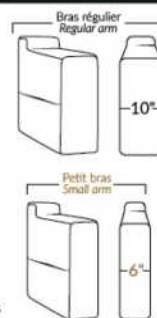

BRAS | ARMS

Option de bras:
Bras Régulier Large 10" ou Petit bras 6"

Arm option
Regular arm Large 10" or Small arm 6"

Contrôle de l'inclinaison situé à l'intérieur du bras
Recliner control located on the inside of the arm.

Option d'accessoires disponible sur
le bras régulier seulement
Accessories option, available on Regular arms ONLY.