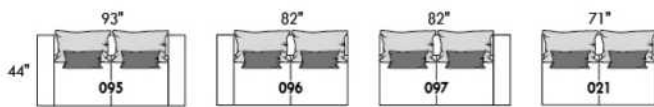

FASHION COLLECTION

FASHION I

COUSSINS PLEINE LARGEUR
FULL BACK CUSHIONS

831 34 x 7 x 19
832 24 x 6 x 10

FASHION II

COUSSINS CARRÉS - DOS APPARENT
SQUARE CUSHIONS - VISIBLE BACK

833 26 x 7 x 19
834 16 x 6 x 16