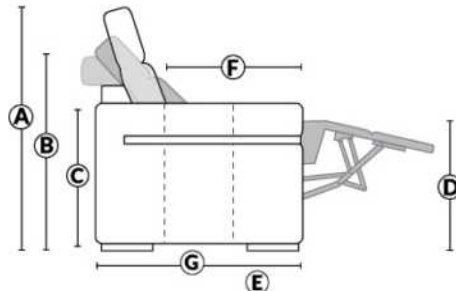

SPECIFICATIONS