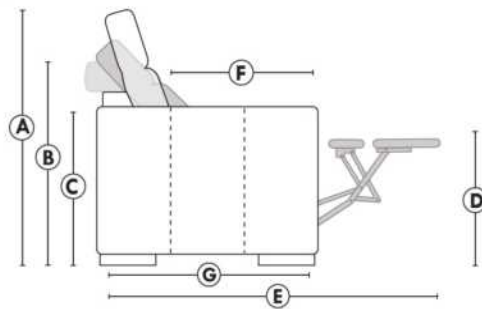

DARIO

PARALLELE
Collection 33

Jaymar

Conçu et fabriqué fièrement au Canada
Proudly designed and made in Canada

Our product is hand-made and minor variations can occur.

SPECIFICATIONS