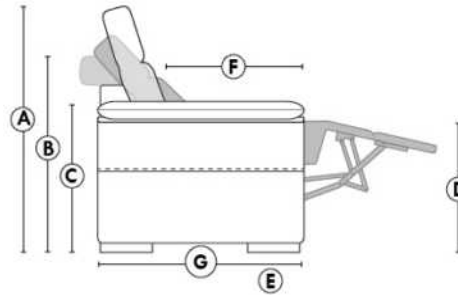

SPECIFICATIONS