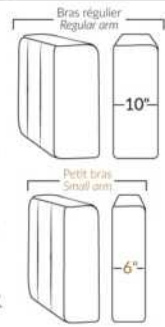

BRAS | ARMS

Option de bras:
Bras Régulier Large 10" ou Petit bras 6"

Arm option
Regular arm Large 10" or Small arm 6"

Contrôle de l'inclinaison situé à l'intérieur du bras
Recliner control located on the inside of the arm.

Option d'accessoires disponible sur le bras régulier seulement
Accessories option, available on Regular arms ONLY.