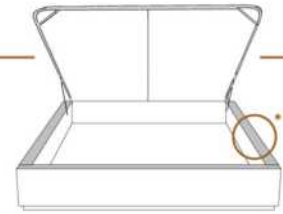

Avec rangement | With Storage
**1" plus large | **1" wider
K 530 - Q 531