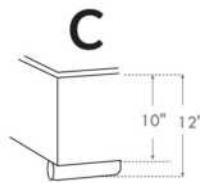

LG189 Metal

*Choix de pattes (Seulement pour base avec pattes). La hauteur du pied et longeron varie selon la patte choisie.

*Leg choices (Only for Bed base with legs). Foot & siderail height varies according to leg choice.