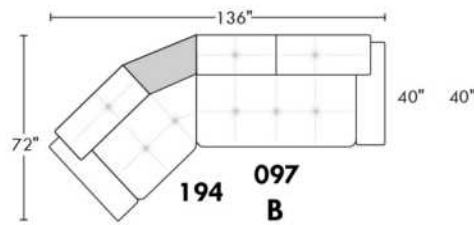

CONFIGURATIONS