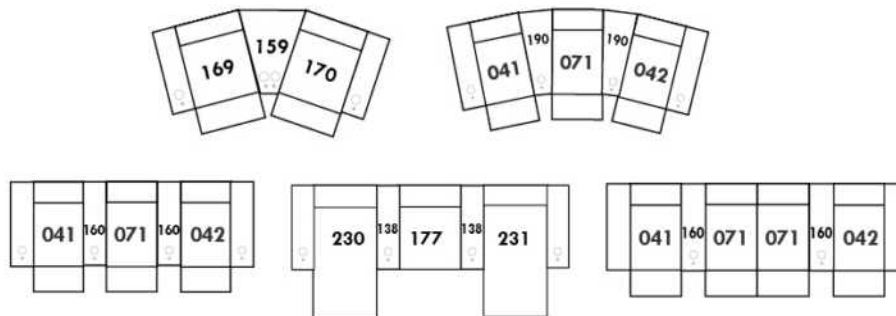

Each storage item has 2 USB ports and one electrical outlet inside the storage.

SUGGESTED CONFIGURATIONS

VANDA

Features: Manual adjustable headrest included with all items (2 with square corner). Headrest STATIONARY on Wedge (050). Stitching: Small "French Stitch" in fabric & in leather. Swivel Rocking Recliner Chairs (items 043 & 163 only): seat cushions with 1" memory foam.