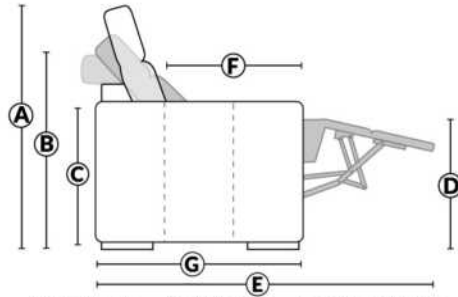

SPECIFICATIONS