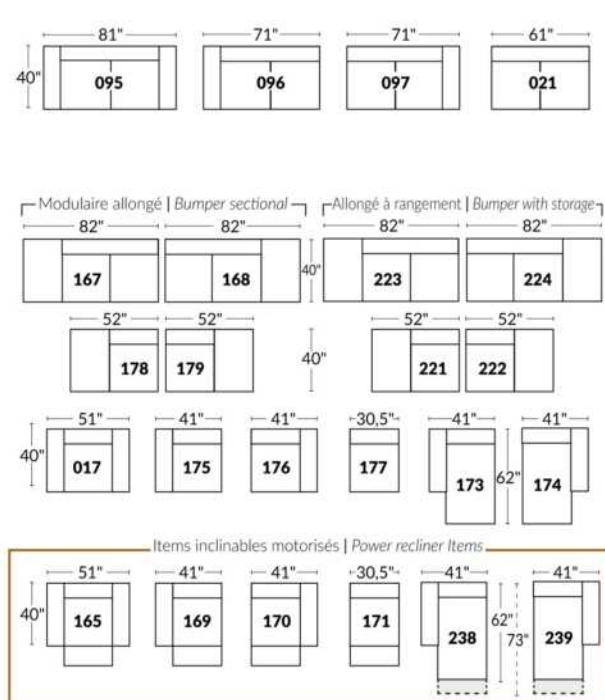

SIÈGE 30" DE LARGE | 30" SEAT WIDTH