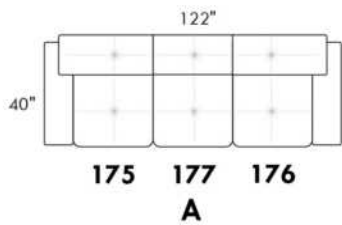

CONFIGURATIONS