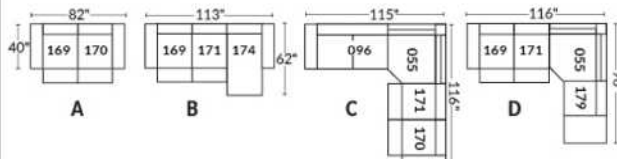

EXEMPLE 30" EXAMPLE