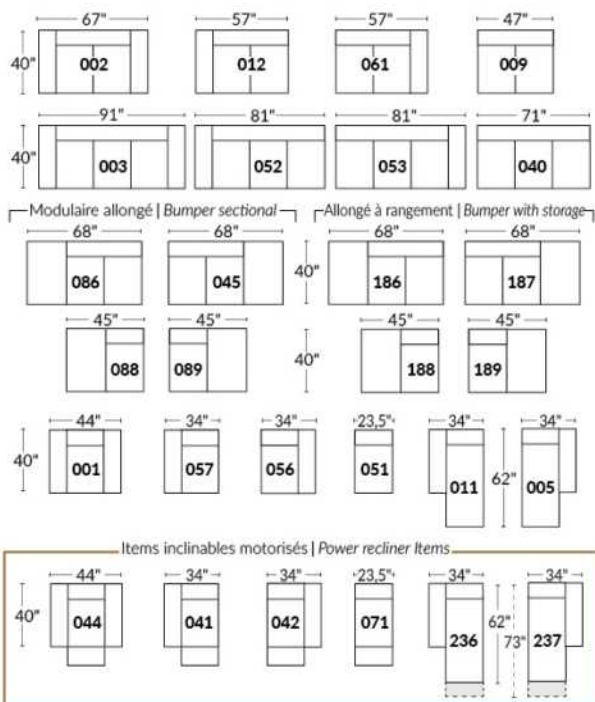

SIÈGE 23" DE LARGE | 23" SEAT WIDTH