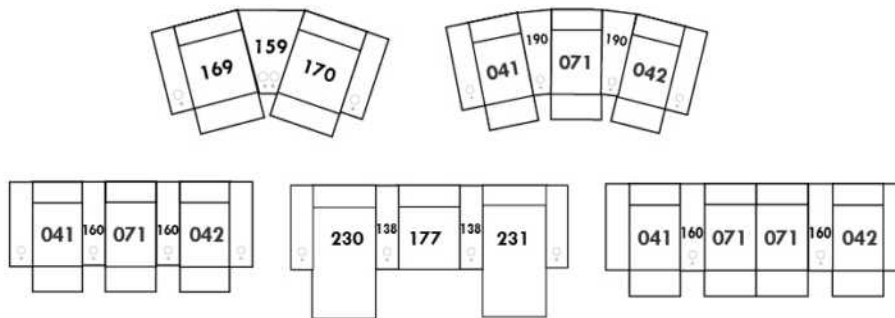

Each storage item has 2 USB ports and one electrical outlet inside the storage.

SUGGESTED CONFIGURATIONS

CDN Price List

SHIRAZ

LEG: Specify colour of legs LG87 or LG96. Also available metal leg LG88.

COMBO: Cover #2 on back cushions only.