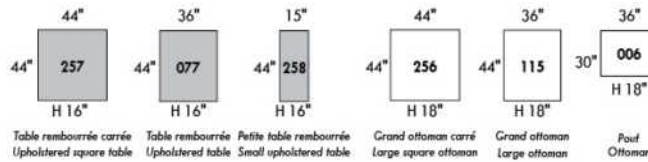

Mélanger & agencer!
Mix & Match!

Populaires | Popular CONFIGURATIONS