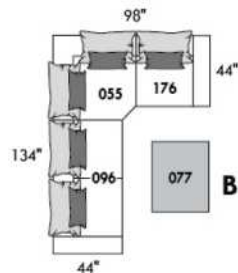

www.jaymar.ca