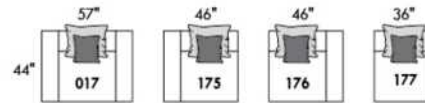

FASHION II

COUSSINS CARRÉS - DOS APPARENT
SQUARE CUSHIONS - VISBLE BACK

833 26 x 7 x 19
834 16 x 6 x 16