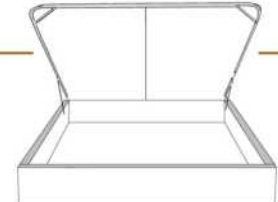

Avec rangement | With Storage
K 430 - Q 431