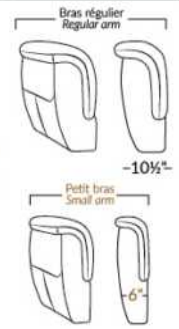

BRAS | ARMS

Option de bras:
Bras Régulier Large 10,5" ou Petit bras 6"

Arm option
Regular arm Large 10.5" or Small arm 6"

Contrôle de l'inclinaison situé à l'extérieur du bras
Recliner control located on the outside of the arm.