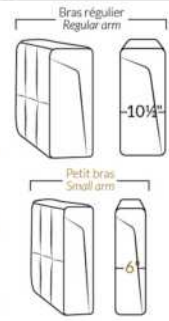

BRAS | ARMS

Option de bras:
Bras Régulier Large 10,5" ou Petit bras 6"

Arm option
Regular arm Large 10,5" or Small arm 6"

Contrôle de l'inclinaison situé à l'intérieur du bras
Recliner control located on the inside of the arm.

Option d'accessoires disponible sur le bras régulier seulement
Accessories option, available on Regular arms ONLY.