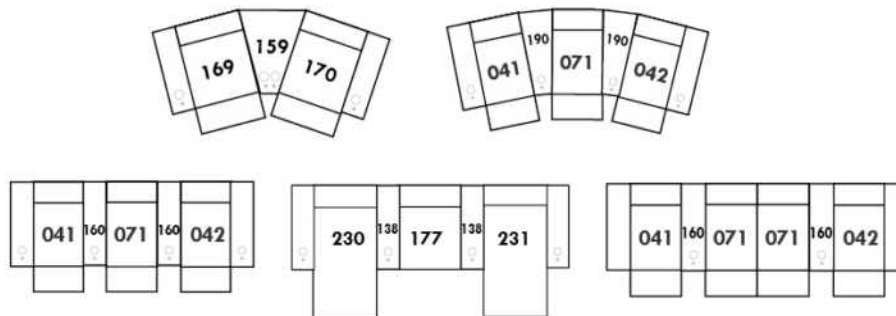

Each storage item has 2 USB ports and one electrical outlet inside the storage.

SUGGESTED CONFIGURATIONS

MELBOURNE

Manual adjustable headrest on all items (2 on square corner & stationary on wedge).

*Wall hugger power recliners with full footrest. *043 & 163 chairs: Wall clearance 16".