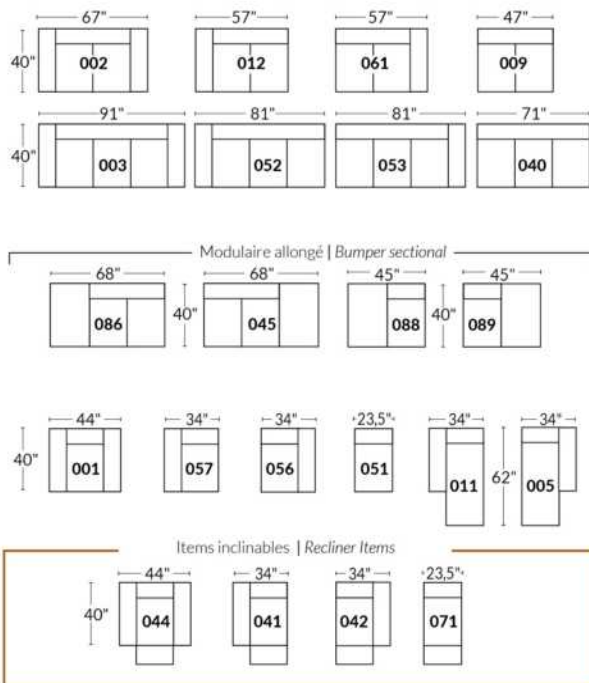

SIÈGE 23" DE LARGE | 23" SEAT WIDTH