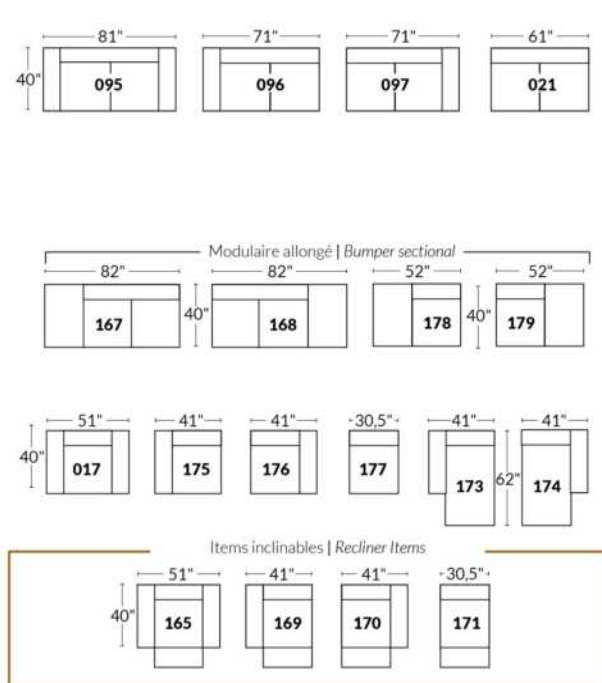

SIÈGE 30" DE LARGE | 30" SEAT WIDTH