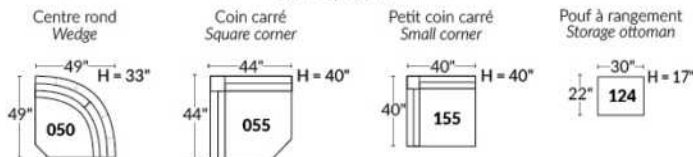

Autres | Others