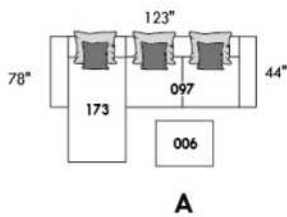

www.jaymar.ca