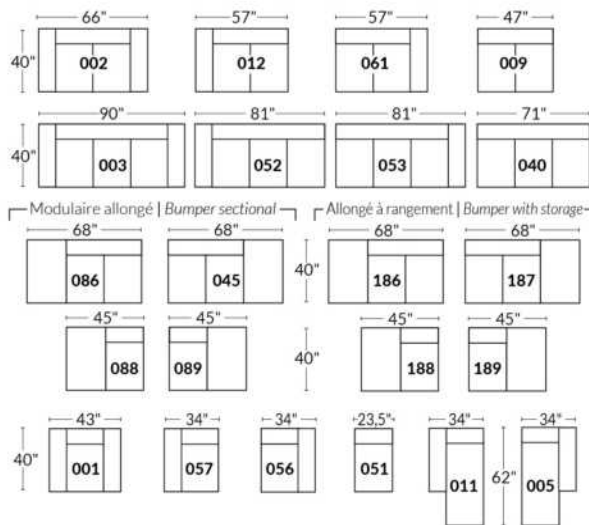

SIÈGE 23" DE LARGE | 23" SEAT WIDTH