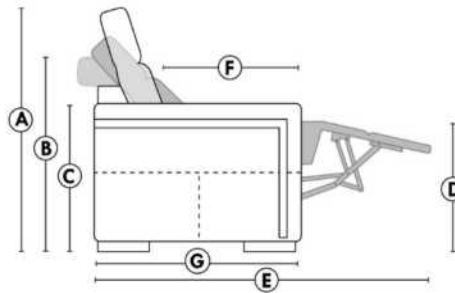

SPECIFICATIONS