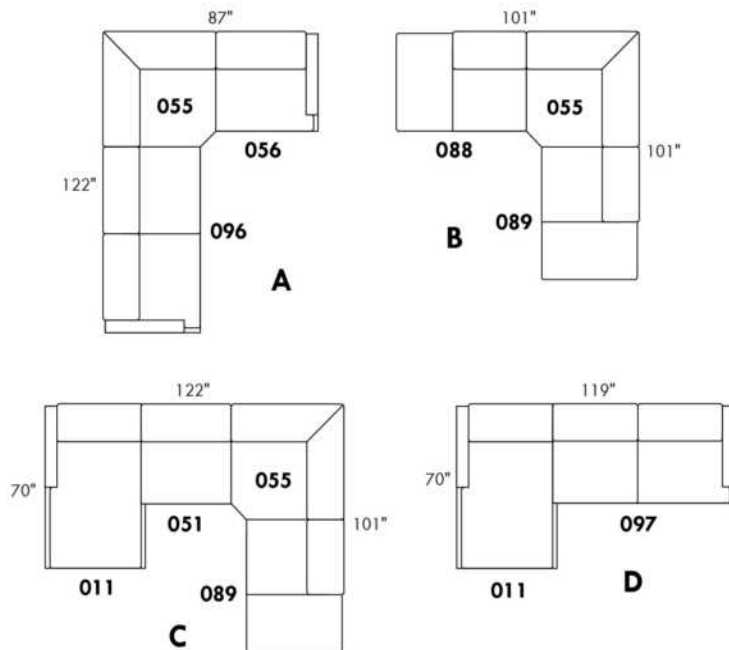

CONFIGURATIONS