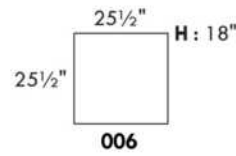

HARRISON

Hauteur complète 36" | Hauteur de siège 19" | Hauteur devant bras 26" | Profondeur d'assise 21"
Total Height 36" | Seat Height 19" | Arm Height 26" | Seat Depth 21"

www.jaymar.ca