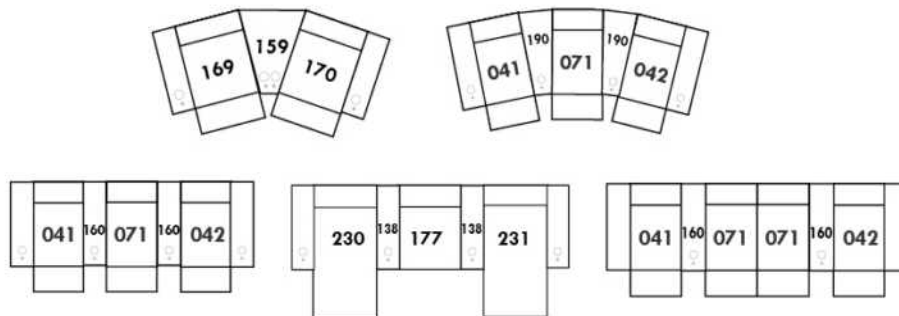

Each storage item has 2 USB ports and one electrical outlet inside the storage.

SUGGESTED CONFIGURATIONS

NICE

FEATURES:

Manual adjustable headrest on all items (2 on square corner & stationary on wedge).
 *Wall hugger power recliners with full footrest. *043 & 163 chairs: Wall clearance 16".
 Power recliner lounge chair: Wall clearance 8" & front 5".
 Seat cushions with shaped foam + 1" layer of memory foam; arm with memory foam.
 Stitching: Small thread in fabric & large flat thread in leather.
 Note: 2 recliner seats separated by a corner can not be opened at the same time. No recliner seats beside item #155 Small square corner.