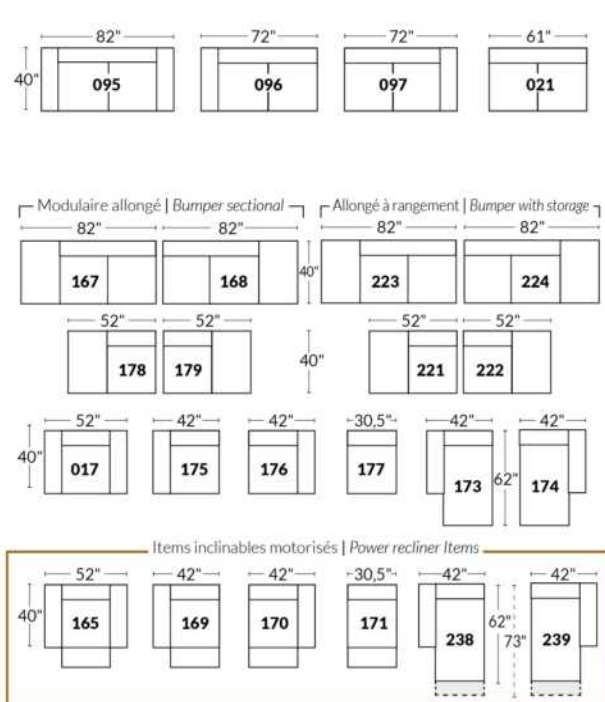

SIÈGE 30" DE LARGE | 30" SEAT WIDTH