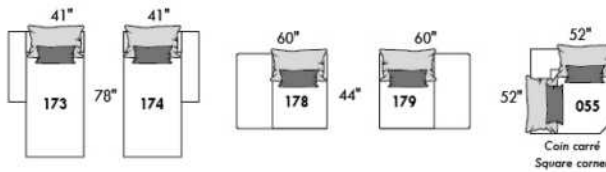

Mélanger & agencer!
Mix & Match!

Populaires | Popular CONFIGURATIONS