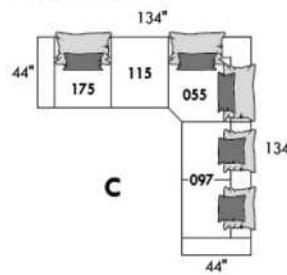

www.jaymar.ca