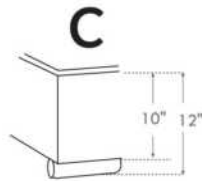

LG189 Metal

*Choix de pattes (Seulement pour base avec pattes). La hauteur du pied et longeron varie selon la patte choisie.

*Leg choices (Only for Bed base with legs). Foot & siderail height varies according to leg choice.