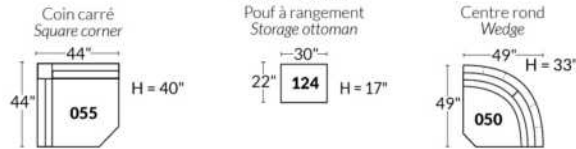

Autres | Others