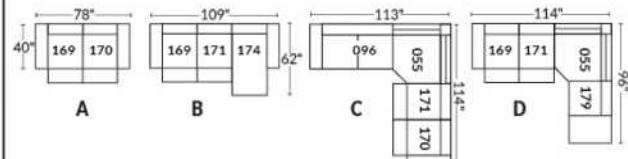

EXEMPLE 30" EXAMPLE