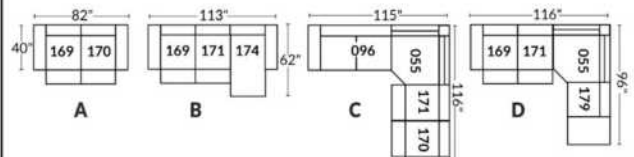

EXEMPLE 30" EXAMPLE