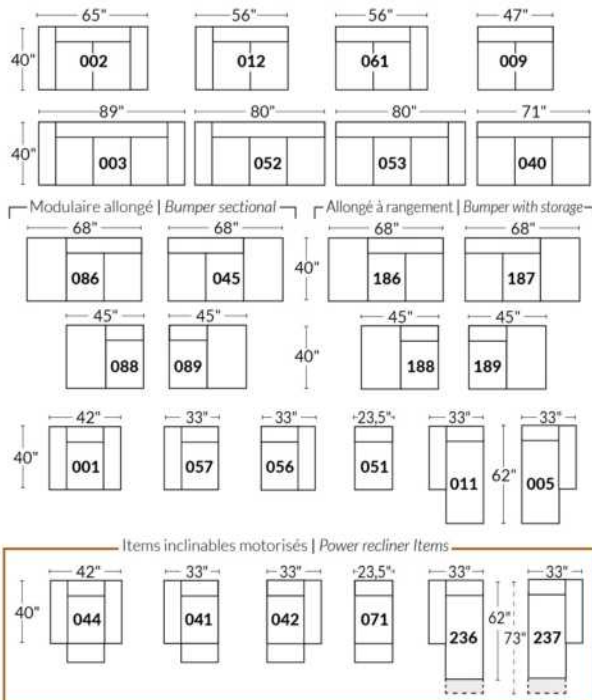

SIÈGE 23" DE LARGE | 23" SEAT WIDTH