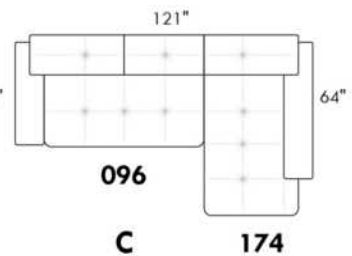

CONFIGURATIONS