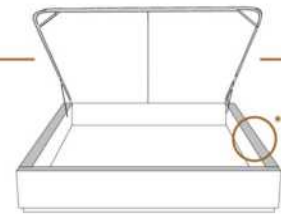

Avec rangement | With Storage
**1" plus large | **1" wider
K 530 - Q 531