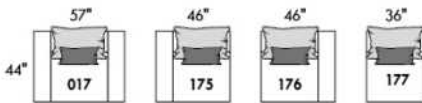

FASHION II

COUSSINS CARRÉS - DOS APPARENT
SQUARE CUSHIONS - VISBLE BACK

833 26 x 7 x 19
834 16 x 6 x 16