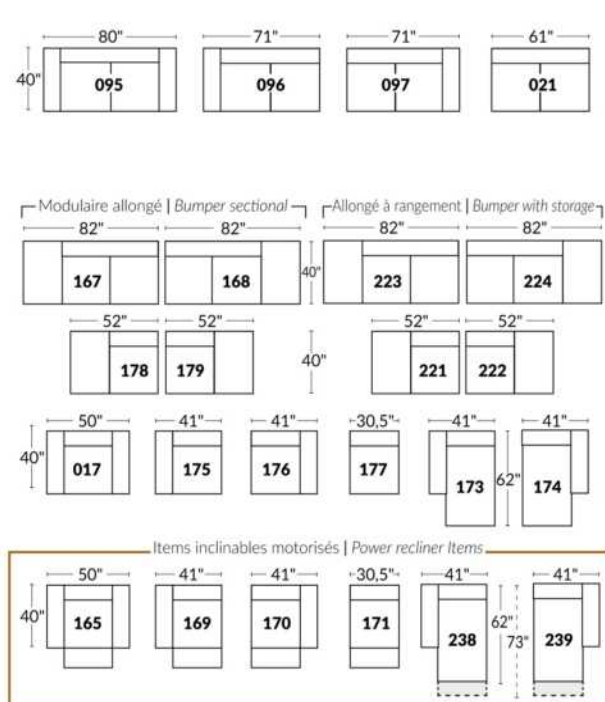

SIÈGE 30" DE LARGE | 30" SEAT WIDTH