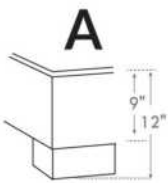

LG182 Bois | Wood