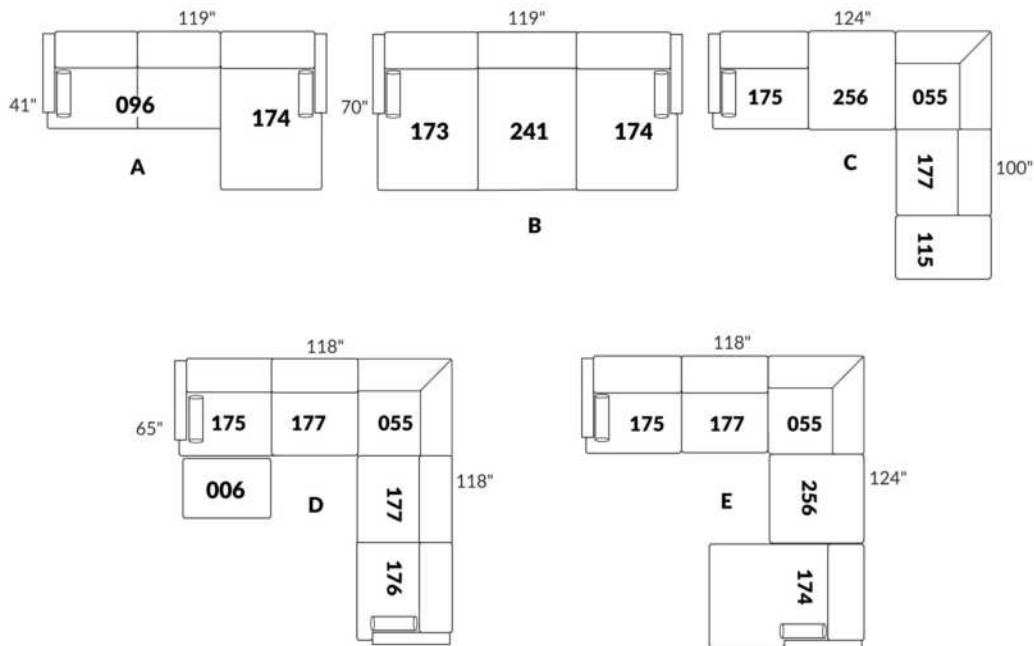

CONFIGURATIONS