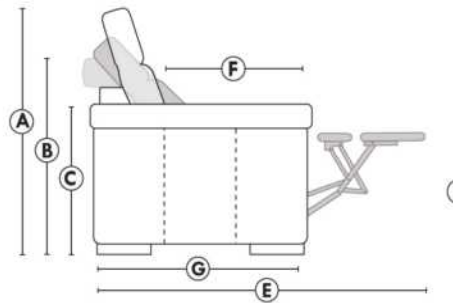

SPECIFICATIONS