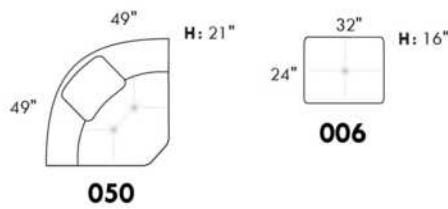

TOULOUSE

Hauteur complète 28"/35" | Hauteur de siège 16½" | Hauteur devant bras 21" | Profondeur d'assise 23"
Total Height 28"/35" | Seat Height 16½" | Arm Height 21" | Seat Depth 23"