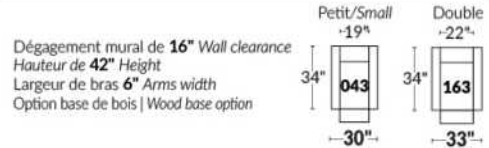

FAUTEUIL BERÇANT PIVOTANT INCLINABLE SWIVEL ROCKING MOTION CHAIR