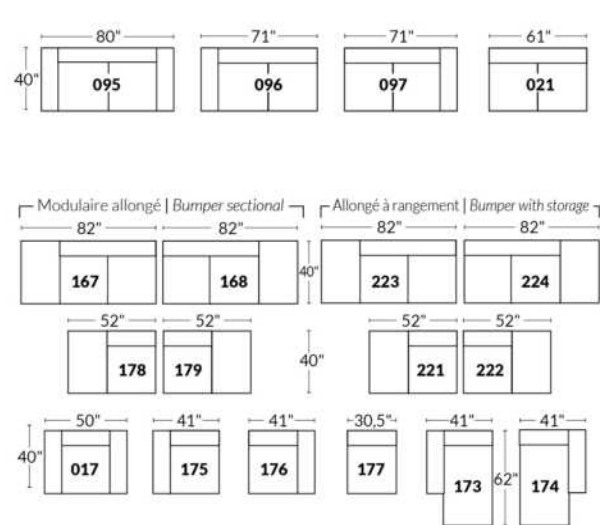

SIÈGE 30" DE LARGE | 30" SEAT WIDTH