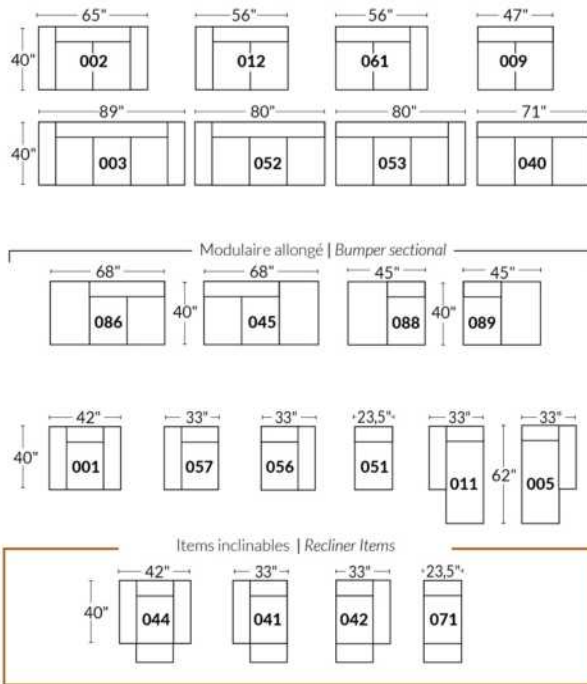

SIÈGE 23" DE LARGE | 23" SEAT WIDTH