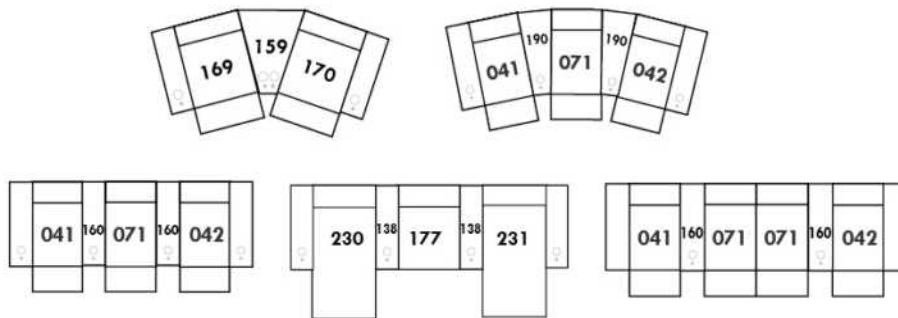

Each storage item has 2 USB ports and one electrical outlet inside the storage.

SUGGESTED CONFIGURATIONS

CDN Price List

ANGELINA

Specify wood leg colour LG199.

Comes with one decorative rectangular pillow per arm.