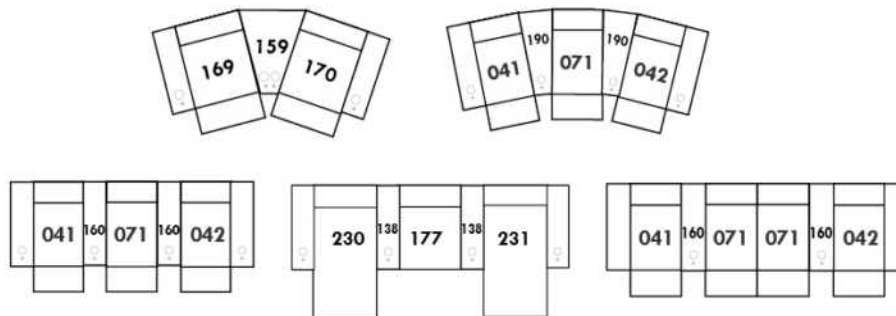

Each storage item has 2 USB ports and one electrical outlet inside the storage.

SUGGESTED CONFIGURATIONS

CDN Price List

BRASILIA

LG52 available metal or wood. If wood specify colour.

COMBO: Cover #2 on back only.