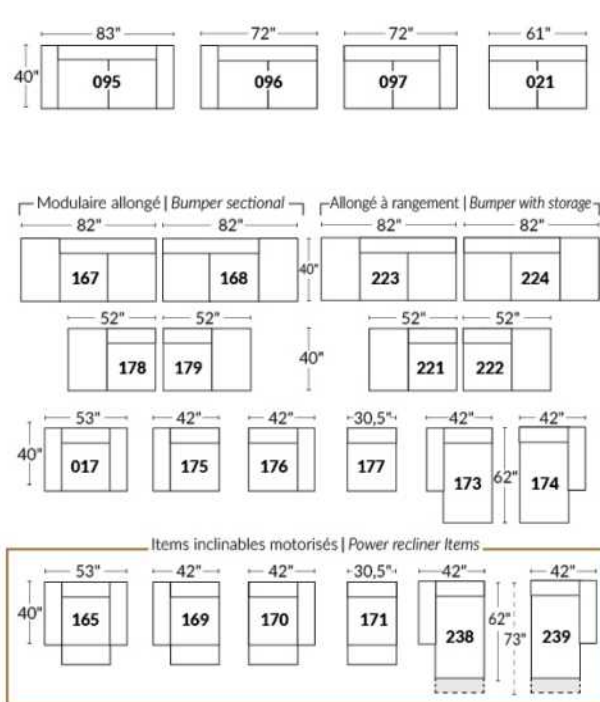

SIÈGE 30" DE LARGE | 30" SEAT WIDTH