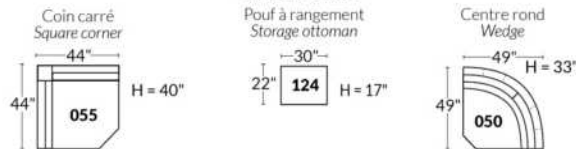

Autres | Others