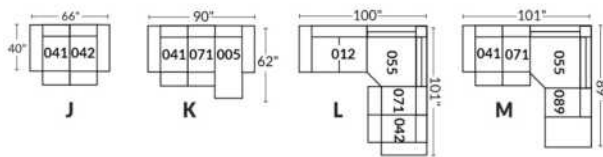

EXEMPLE 23" EXAMPLE