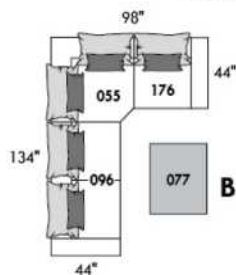

www.jaymar.ca