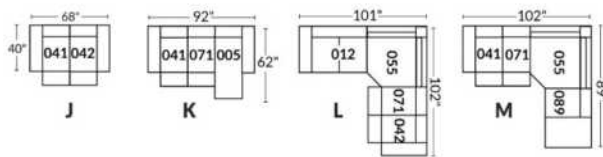

EXEMPLE 23" EXAMPLE