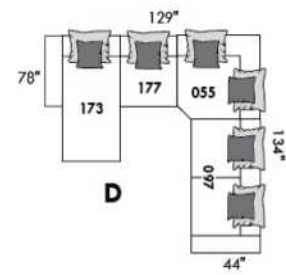

www.jaymar.ca