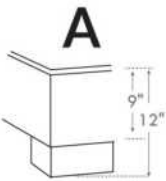

LG182 Bois | Wood