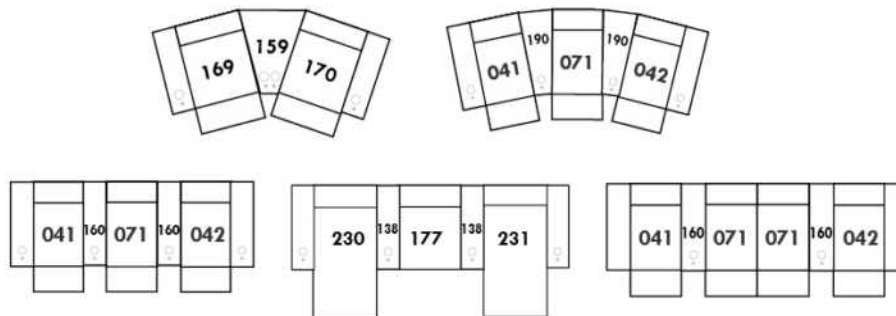

Each storage item has 2 USB ports and one electrical outlet inside the storage.

SUGGESTED CONFIGURATIONS

CDN Price List

TOULOUSE

FEATURES: Modern style with tufted headrest & base. Manual headrest adjustable to 1 position.
SPECS: Seat Depth: 23". Arm Height: 21". Seat Height: 16,5".