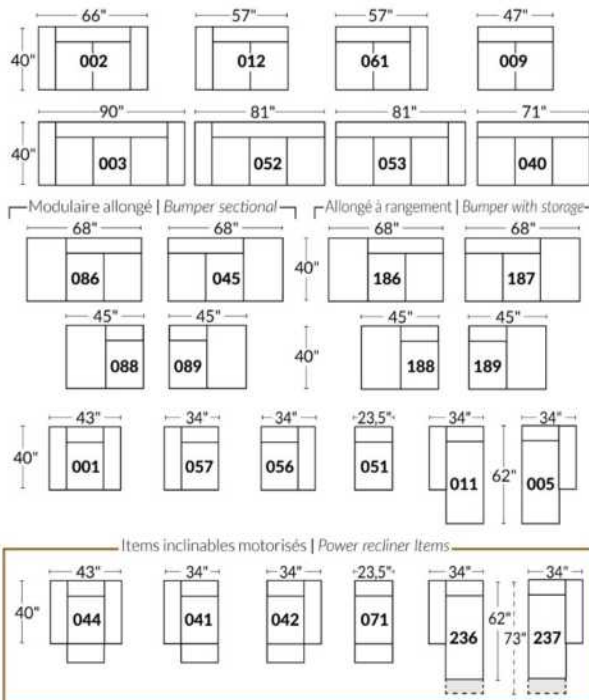

SIÈGE 23" DE LARGE | 23" SEAT WIDTH