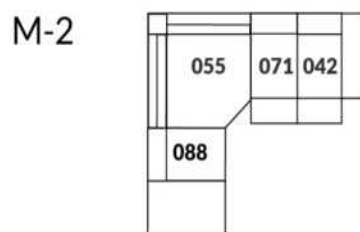

23" Seat Width | Siège 23" de large