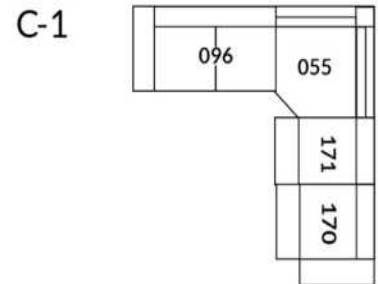

30" Seat Width | Siège 30" de large