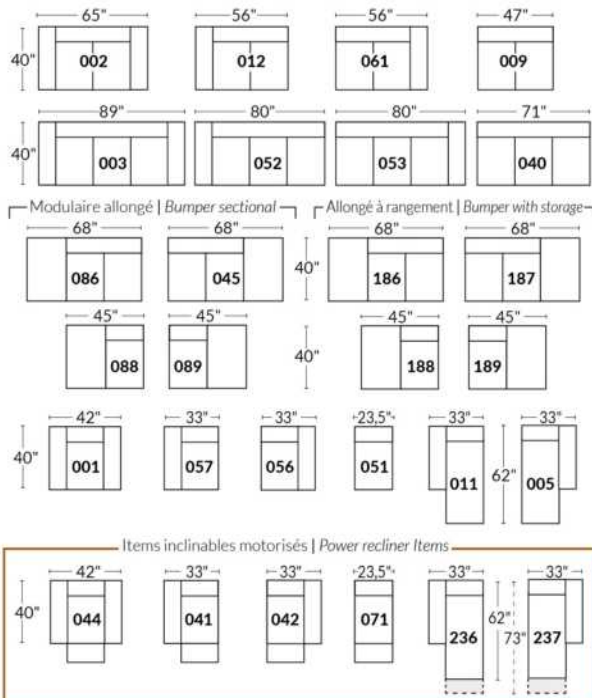

SIÈGE 23" DE LARGE | 23" SEAT WIDTH