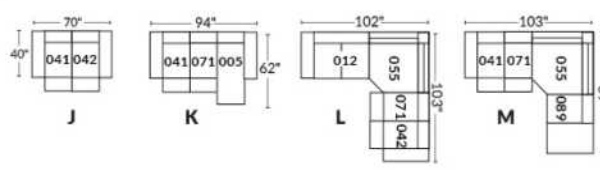

EXEMPLE 23" EXAMPLE