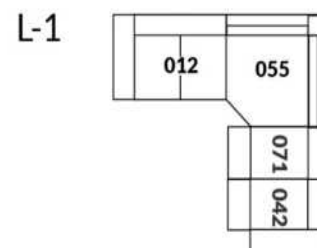

23" Seat Width | Siège 23" de large