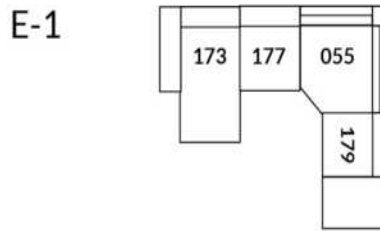

30" Seat Width | Siège 30" de large