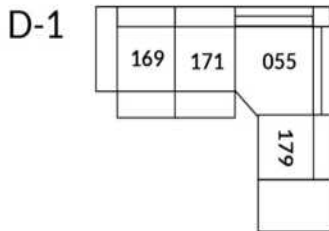

30" Seat Width | Siège 30" de large