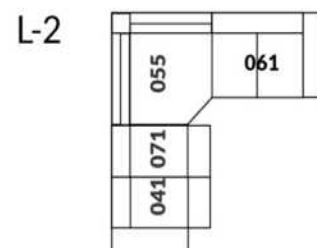

23" Seat Width | Siège 23" de large