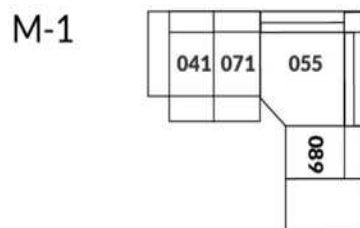

23" Seat Width | Siège 23" de large