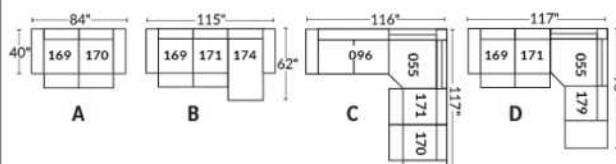

EXEMPLE 30" EXAMPLE