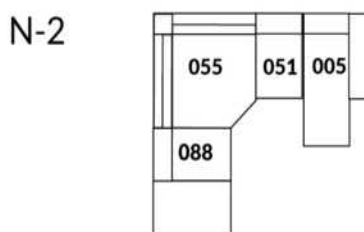

23" Seat Width | Siège 23" de large