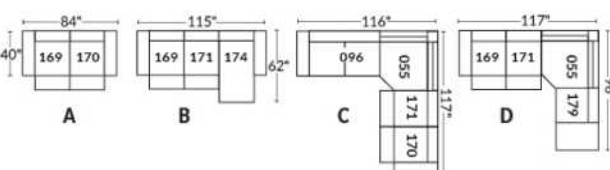

EXEMPLE 30" EXAMPLE