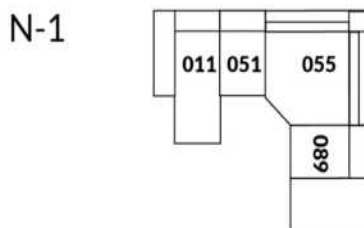

23" Seat Width | Siège 23" de large