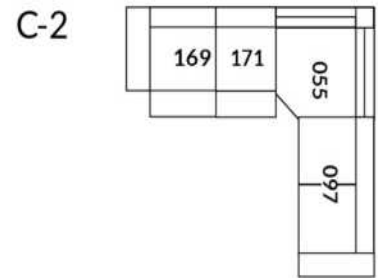

30" Seat Width | Siège 30" de large