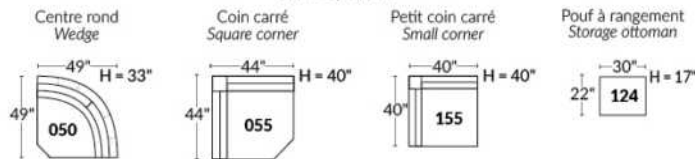

Autres | Others