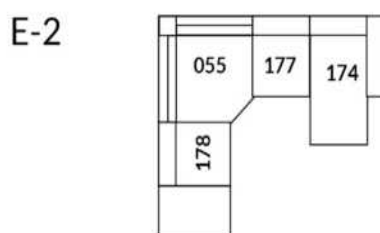

30" Seat Width | Siège 30" de large