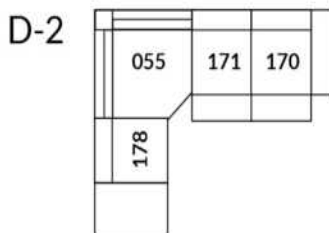

30" Seat Width | Siège 30" de large