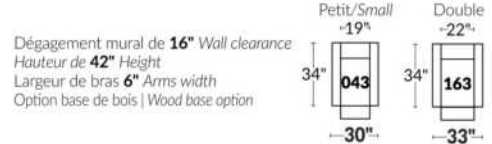

FAUTEUIL BERÇANT PIVOTANT INCLINABLE SWIVEL ROCKING MOTION CHAIR