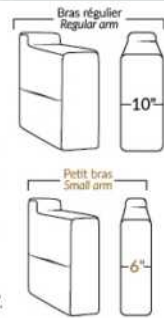

BRAS | ARMS

Option de bras:
Bras Régulier Large 10" ou Petit bras 6"

Arm option
Regular arm Large 10" or Small arm 6"

Contrôle de l'inclinaison situé à l'intérieur du bras
Recliner control located on the inside of the arm.

Option d'accessoires disponible sur
le bras régulier seulement
Accessories option, available on Regular arms ONLY.