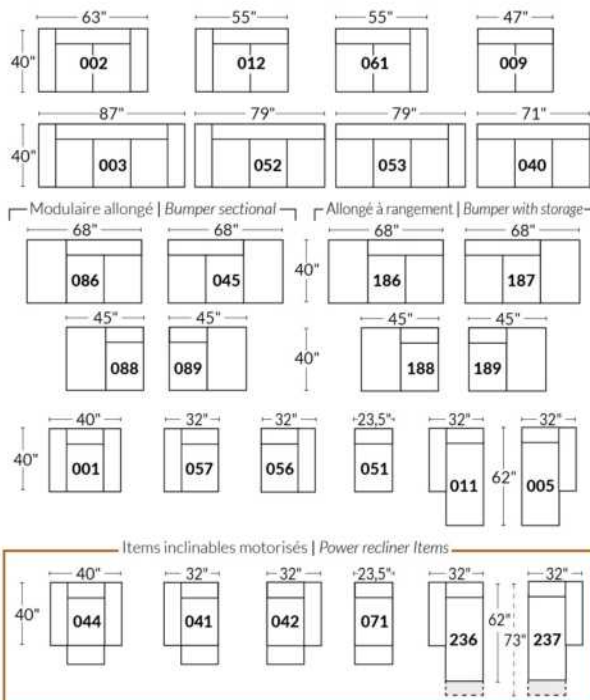

SIÈGE 23" DE LARGE | 23" SEAT WIDTH