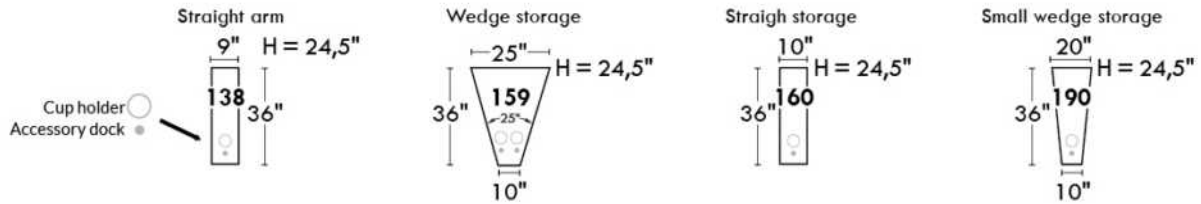

OPTIMA

HOME THEATRE Configurations

*Available on certain models and on large arms ONLY.

OPTIONS

ACCESSORIES

Accessory Dock	V51 Wine Glass Holder	V52 Plastic Swivel Tray Table	V53 Wood Swivel tray Table (Choice of 8 colors) Specify on which arm (left or right) the tray table will be installed.
V54 Tablet Holder	V55 LED Lamp		

(For Accessory Dock price, see description section of the Optima model price list and for Accessory item prices, see at very end of the price list)

Items 138-159-160-190 and large arm.

Accessory docks and cups are Optional. *Not available on small arms*
Please specify on which arms you want the accessory docks and cup holders.
NB: Item 138-159-160-190 are unfinished on the sides, must be used between 2 seats.
Each storage item has 2 USB ports and one electrical outlet inside the storage.