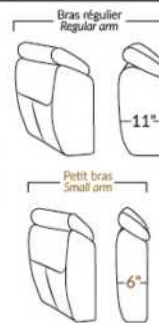

BRAS | ARMS

Option de bras:
Bras Régulier Large 11" ou Petit bras 6"

Arm option
Regular arm Large 11" or Small arm 6"

Contrôle de l'inclinaison situé à l'extérieur du bras
Recliner control located on the outside of the arm.