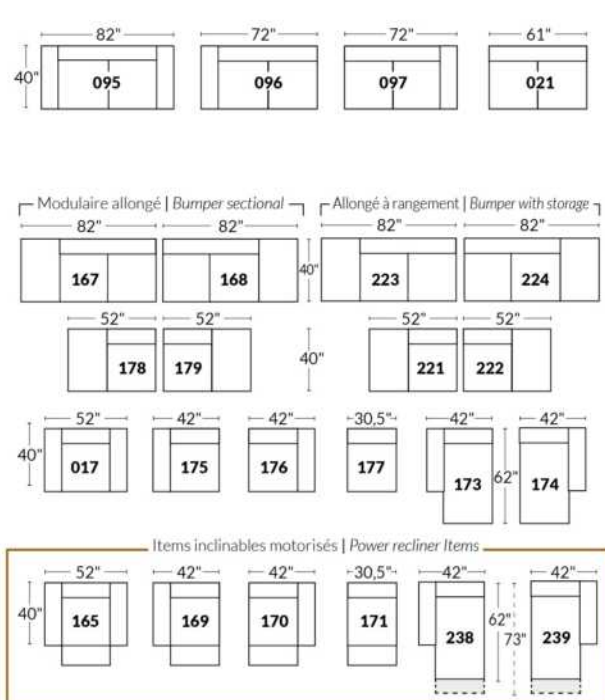

SIÈGE 30" DE LARGE | 30" SEAT WIDTH