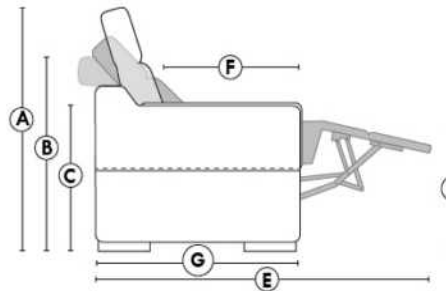

SPECIFICATIONS