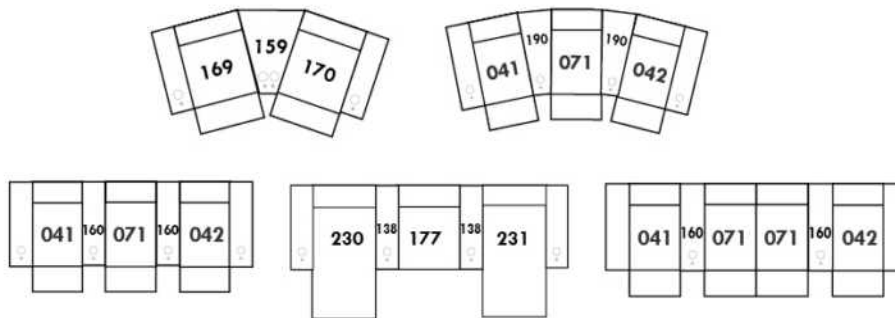

Each storage item has 2 USB ports and one electrical outlet inside the storage.

SUGGESTED CONFIGURATIONS

SORRENTO

FEATURES:

- Manual adjustable headrest on all items (2 on square corner & stationary on wedge).
 - *Wall hugger power recliners with full footrest. *043 & 163 chairs: Wall clearance 16".
 - Power recliner lounge chair: Wall clearance 8" & front 5".
 - Seat cushions with shaped foam + 1" layer of memory foam; arm with memory foam.
 - Stitching: Small thread in fabric & large flat thread in leather.
- Note: 2 recliner seats separated by a corner can not be opened at the same time. No recliner seats beside item #155.