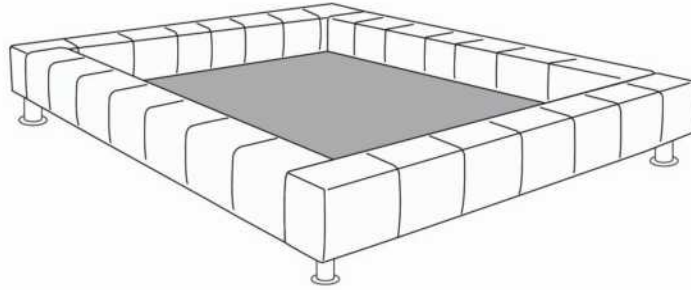

BRIDGE

Lit bridge *Bed items*

Base de Lit/*Bed base*

372 California King (US only/seulement) | 380 King | 360 Queen | 314 Simple/ *Single*