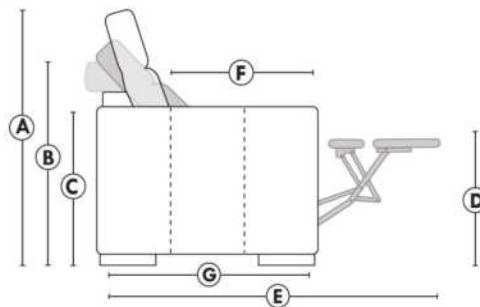

DARIO

PARALLELE
Collection 33

Jaymar

Conçu et fabriqué fièrement au Canada
Proudly designed and made in Canada

Our product is hand-made and minor variations can occur.

SPECIFICATIONS