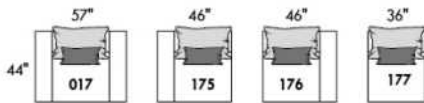

FASHION II

COUSSINS CARRÉS - DOS APPARENT
SQUARE CUSHIONS - VISIBLE BACK

833 26 x 7 x 19
834 16 x 6 x 16