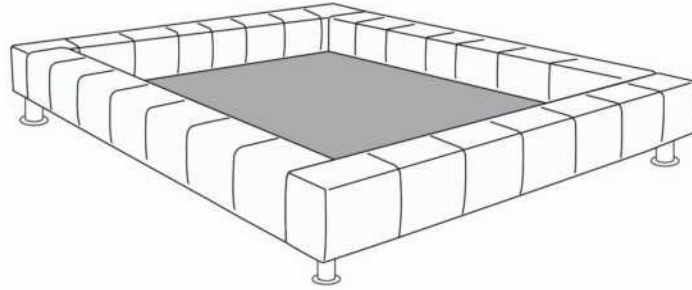

BRIDGE

Lit bridge *Bed items*

Base de Lit/*Bed base*

372 California King (US only/*seulement*) | 380 King | 360 Queen | 314 Simple/*Single*