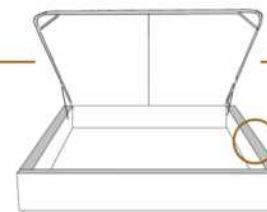

Avec rangement | With Storage
**1" plus large | **1" wider
K 530 - Q 531