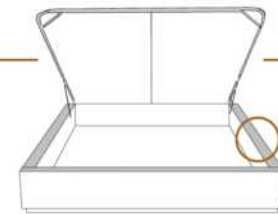

Avec rangement | With Storage
**1" plus large | **1" wider
K 530 - Q 531