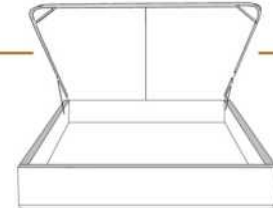

Avec rangement | With Storage
K 430 - Q 431