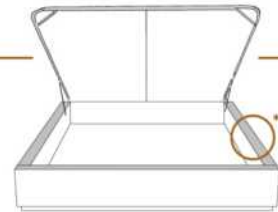

Avec rangement | With Storage
**1" plus large | **1" wider
K 530 - Q 531