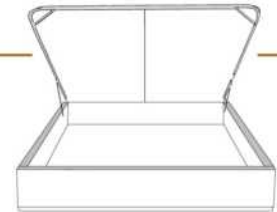

Avec rangement | With Storage
K 430 - Q 431