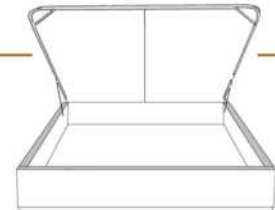

Avec rangement | With Storage
K 430 - Q 431