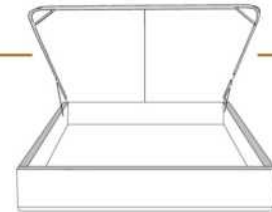

Avec rangement | With Storage
K 430 - Q 431