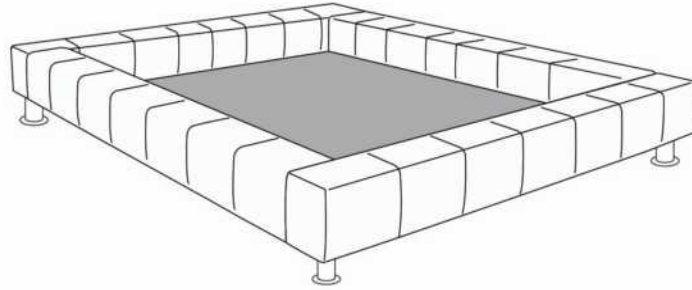

BRIDGE

Lit bridge *Bed items*

Base de Lit/*Bed base*

372 California King (US only/seulement) | 380 King | 360 Queen | 314 Simple/ *Single*