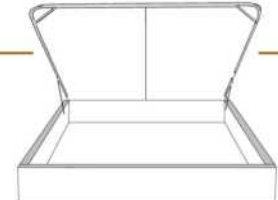

Avec rangement | With Storage
K 430 - Q 431