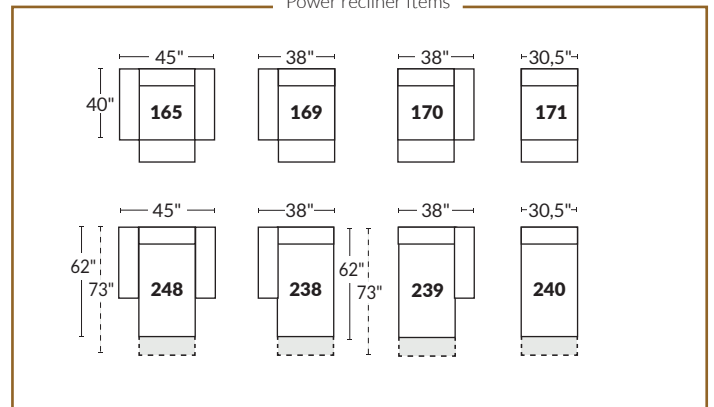

Power recliner Items