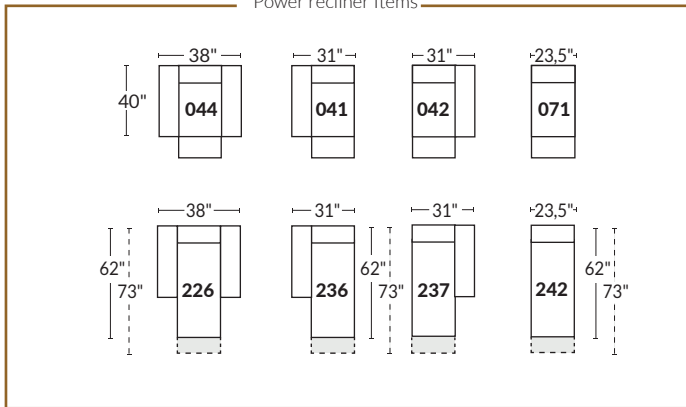

## SPECIFICATIONS

- Ⓐ 40" Total Height
- Ⓑ 33" Height headrest down
- Ⓒ 19,5" Seat height
- Ⓓ 65" Depth fully reclined
- Ⓔ 20" or 22" Seat depth
- Ⓕ 37,5" Depth with headrest up
- Ⓖ 24,5" Arm Height
- Ⓗ 7,25" Arm Width

### 23" SEAT WIDTH

### 30" SEAT WIDTH