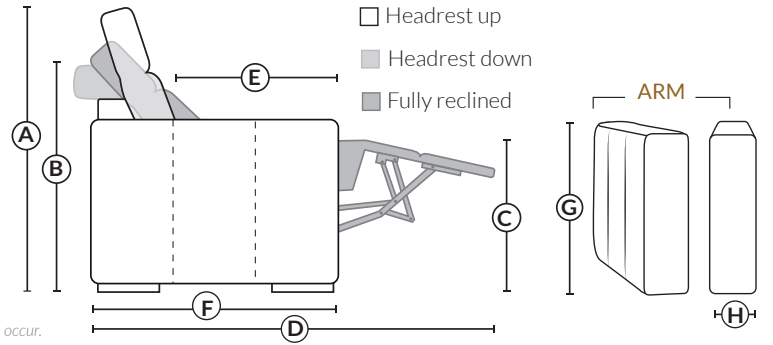

SPECIFICATIONS

- Ⓐ 40" Total Height
- Ⓑ 33" Height headrest down
- Ⓒ 19,5" Seat height
- Ⓓ 65" Depth fully reclined
- Ⓔ 20" or 22" Seat depth
- Ⓕ 37,5" Depth with headrest up
- Ⓖ 24,5" Arm Height
- Ⓗ 7,25" Arm Width

Our product is hand-made and minor variations can occur.