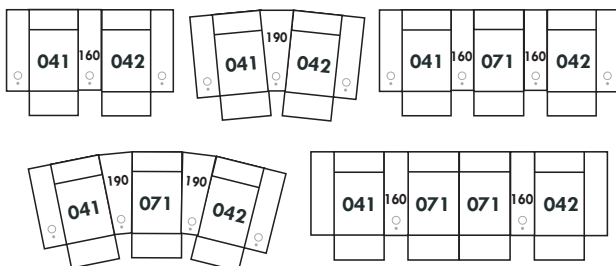

23" EXAMPLES