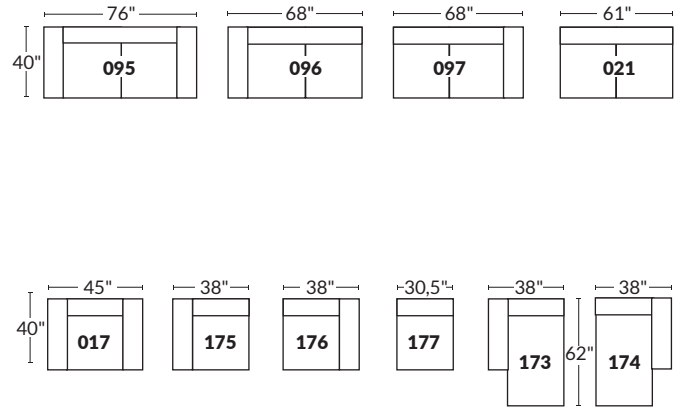

## SPECIFICATIONS

- Ⓐ 40" Total Height
- Ⓑ 33" Height headrest down
- Ⓒ 19,5" Seat height
- Ⓓ 65" Depth fully reclined
- Ⓔ 20" or 22" Seat depth
- Ⓕ 37,5" Depth with headrest up
- Ⓖ 24,5" Arm Height
- Ⓗ 7,25" Arm Width

### 23" SEAT WIDTH

### 30" SEAT WIDTH