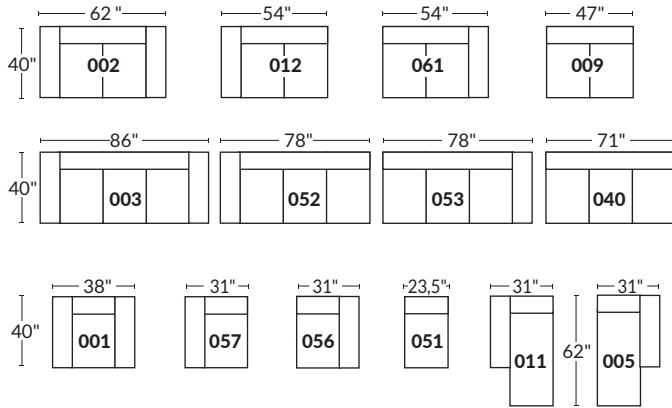

## SPECIFICATIONS

- Ⓐ 40" Total Height
- Ⓑ 33" Height headrest down
- Ⓒ 19,5" Seat height
- Ⓓ 65" Depth fully reclined
- Ⓔ 20" or 22" Seat depth
- Ⓕ 37,5" Depth with headrest up
- Ⓖ 24,5" Arm Height
- Ⓗ 7,25" Arm Width

### 23" SEAT WIDTH

### 30" SEAT WIDTH

### 23" EXAMPLES