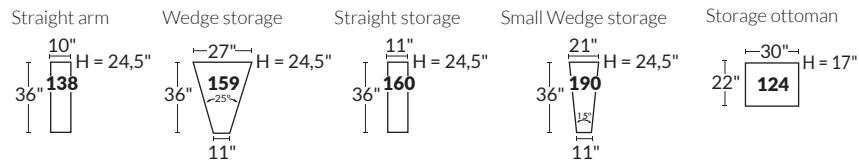

Jaymar
HOME THEATRE COLLECTION

SPECIFICATIONS

- Ⓐ 40" Total Height
- Ⓑ 33" Height headrest down
- Ⓒ 19,5" Seat height
- Ⓓ 65" Depth fully reclined
- Ⓔ 20" or 22" Seat depth
- Ⓕ 37,5" Depth with headrest up
- Ⓖ 24,5" Arm Height
- Ⓗ 7,25" Arm Width

Our product is hand-made and minor variations can occur.

23" SEAT WIDTH

Power recliner Items

30" SEAT WIDTH

Power recliner Items

Others

23" EXAMPLES

30" EXAMPLES