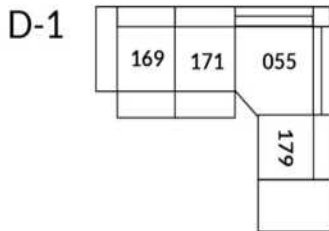

30" Seat Width | Siège 30" de large

Home Theatre CONFIGURATIONS Cinéma maison

23" Seat Width | Siège 23" de large

Home Theatre CONFIGURATIONS Cinéma maison

OPTIMA Collection

Jaymar 

Proudly designed and made in Canada