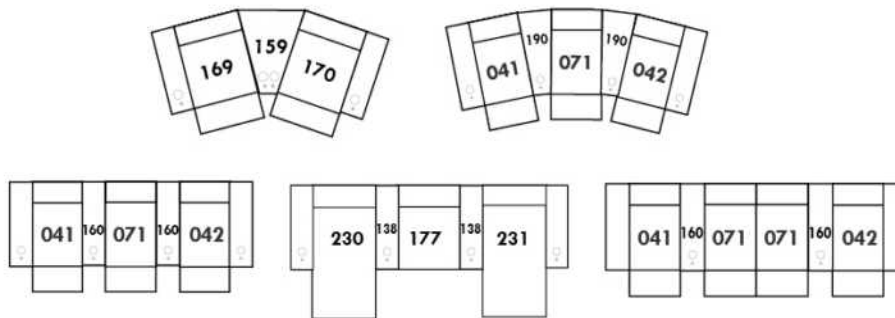

SUGGESTED CONFIGURATIONS