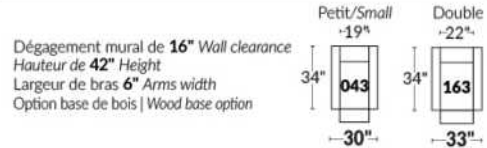

FAUTEUIL BERÇANT PIVOTANT INCLINABLE SWIVEL ROCKING MOTION CHAIR