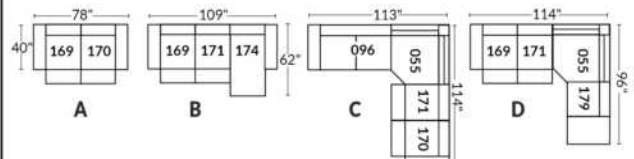

EXEMPLE 30" EXAMPLE