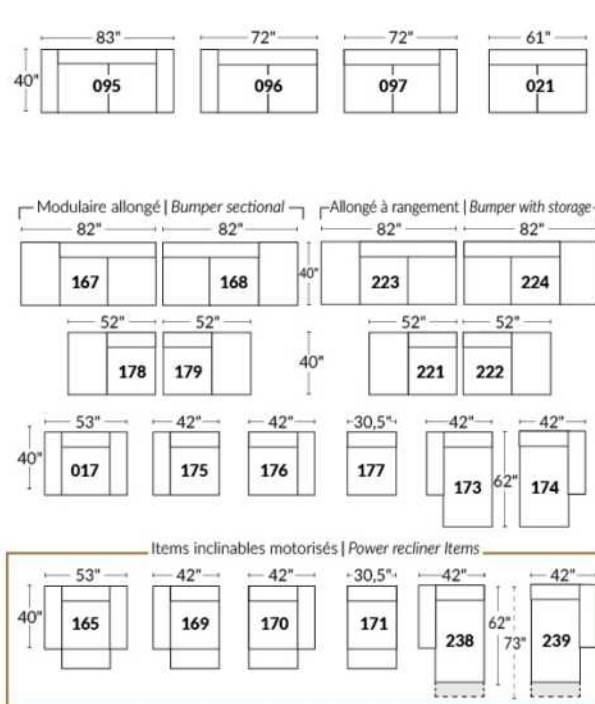

SIÈGE 30" DE LARGE | 30" SEAT WIDTH