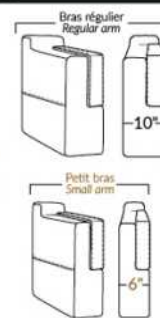

BRAS | ARMS

Option de bras:
Bras Régulier Large 10" ou Petit bras 6"

Arm option
Regular arm Large 10" or Small arm 6"

Contrôle de l'inclinaison situé à l'extérieur du bras
Recliner control located on the outside of the arm.