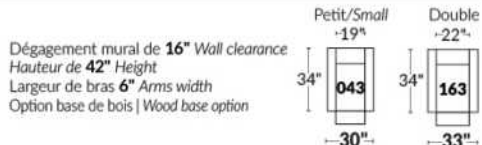

FAUTEUIL BERÇANT PIVOTANT INCLINABLE SWIVEL ROCKING MOTION CHAIR