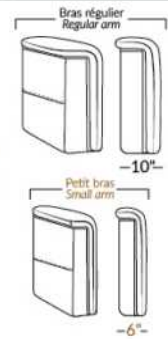

BRAS | ARMS

Option de bras:
Bras Régulier Large 10" ou Petit bras 6"

Arm option
Regular arm Large 10" or Small arm 6"

Contrôle de l'inclinaison situé à l'extérieur du bras
Recliner control located on the outside of the arm.