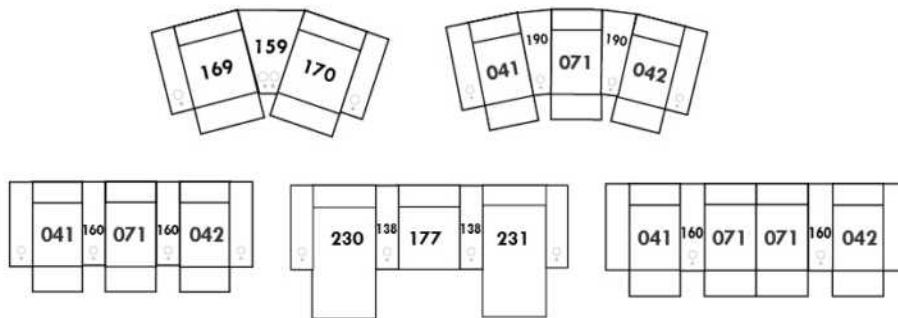

Each storage item has 2 USB ports and one electrical outlet inside the storage.

SUGGESTED CONFIGURATIONS

SORRENTO

FEATURES:

- Manual adjustable headrest on all items (2 on square corner & stationary on wedge).
 - *Wall hugger power recliners with full footrest. *043 & 163 chairs: Wall clearance 16".
 - Power recliner lounge chair: Wall clearance 8" & front 5".
 - Seat cushions with shaped foam + 1" layer of memory foam; arm with memory foam.
 - Stitching: Small thread in fabric & large flat thread in leather.
- Note: 2 recliner seats separated by a corner can not be opened at the same time. No recliner seats beside item #155.