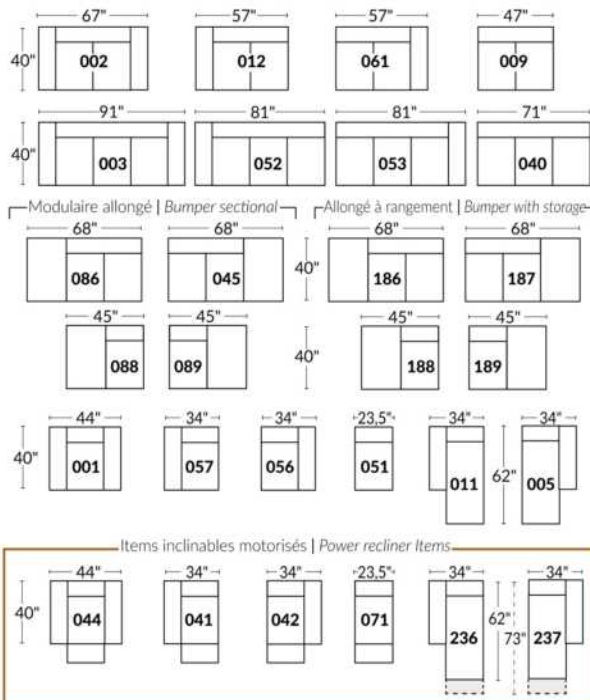

SIÈGE 23" DE LARGE | 23" SEAT WIDTH