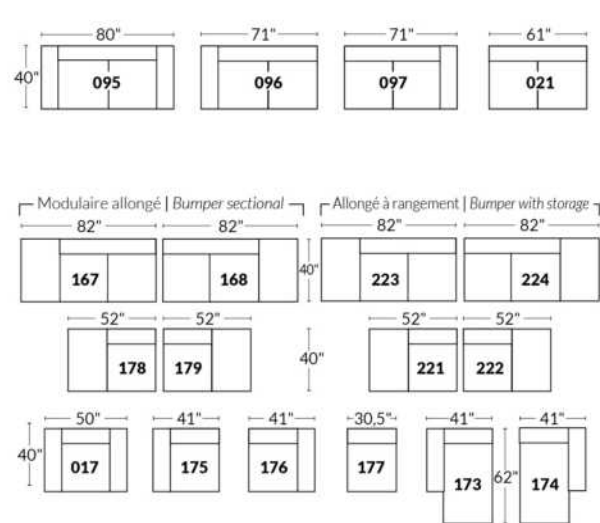

SIÈGE 30" DE LARGE | 30" SEAT WIDTH