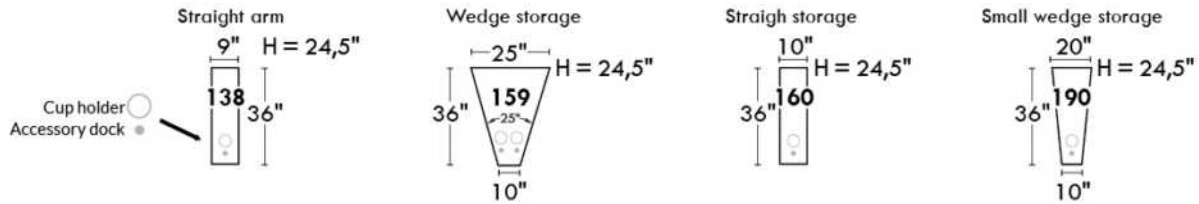

OPTIMA

HOME THEATRE Configurations

*Available on certain models and on large arms ONLY.

OPTIONS

ACCESSORIES

Accessory Dock	V51 Wine Glass Holder	V52 Plastic Swivel Tray Table	V53 Wood Swivel tray Table (Choice of 8 colors)
V54 Tablet Holder	V55 LED Lamp	Specify on which arm (left or right) the tray table will be installed.	

(For Accessory Dock price, see description section of the Optima model price list and for Accessory item prices, see at very end of the price list)

Items 138-159-160-190 and large arm.

Accessory docks and cups are Optional. *Not available on small arms*
Please specify on which arms you want the accessory docks and cup holders.
NB: Item 138-159-160-190 are unfinished on the sides, must be used between 2 seats.
Each storage item has 2 USB ports and one electrical outlet inside the storage.