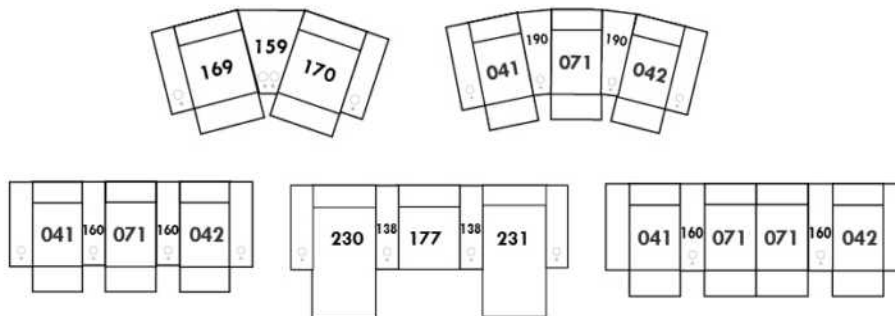

Each storage item has 2 USB ports and one electrical outlet inside the storage.

SUGGESTED CONFIGURATIONS

VARSOVIE

FEATURES:

Manual adjustable headrest on all items (2 on square corner & stationary on wedge).
 *Wall hugger power recliners with full footrest. *043 & 163 chairs: Wall clearance 16".
 Power recliner lounge chair: Wall clearance 8" & front 5".
 Seat cushions with shaped foam + 1" layer of memory foam.
 Stitching: Small thread in fabric & large flat thread in leather.
 Note: 2 recliner seats separated by a corner can not be opened at the same time. No recliner seats beside #155 Small Square Corner.