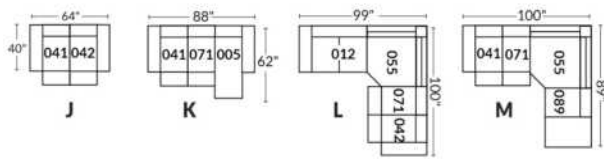

EXEMPLE 23" EXAMPLE