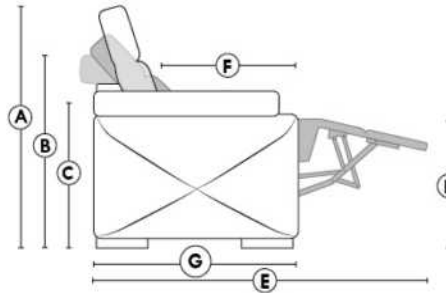

SPECIFICATIONS