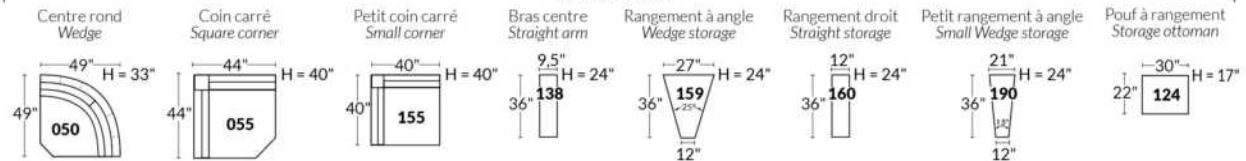

Autres | Others