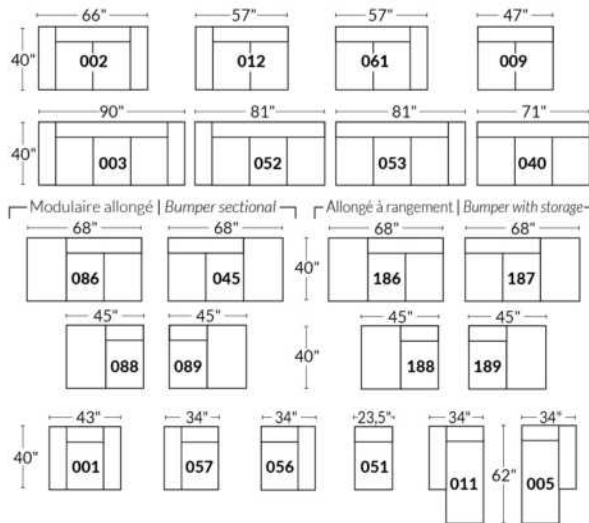

SIÈGE 23" DE LARGE | 23" SEAT WIDTH