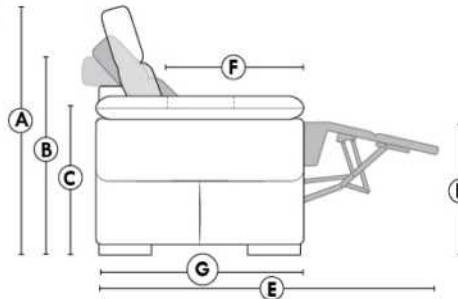

SPECIFICATIONS