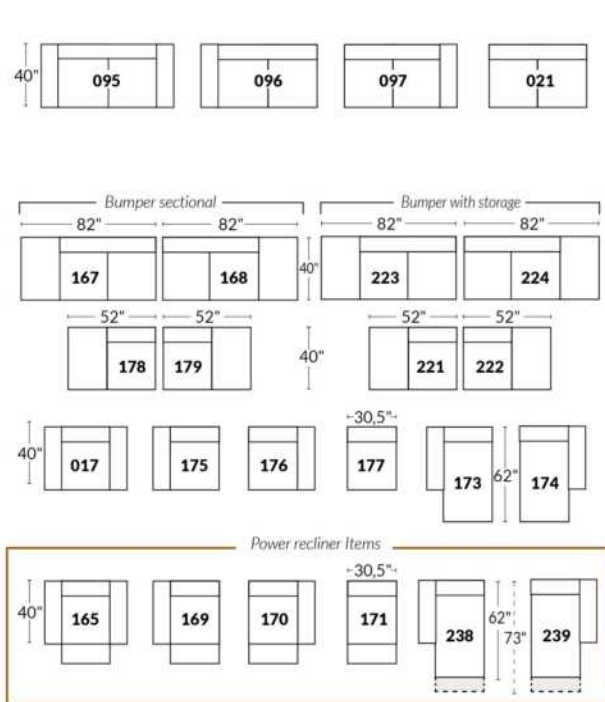

30" SEAT WIDTH

PORTOFINO

Manual adjustable headrest on all items (2 on square corner & stationary on wedge).
 *Wall hugger power recliners with full footrest. *Chairs 043 & 163: Wall clearance 16".
 Power recliner lounge chair: Wall clearance 8" & front 5".
 Seat cushions with shaped foam + 1" layer of memory foam; arm with memory foam.
 Stitching: Small thread in fabric & large flat thread in leather.
 Note: 2 recliner seats separated by a corner can not be opened at the same time. No recliner seats beside #155 Small Square Corner.