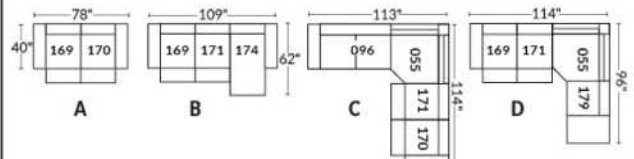

EXEMPLE 30" EXAMPLE