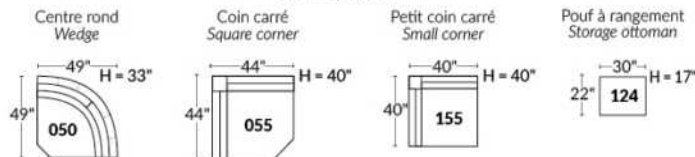

Autres | Others