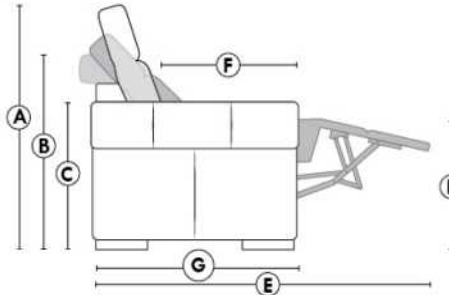

WASHINGTON

OPTIMA
Collection

Jaymar

Conçu et fabriqué fièrement au Canada
Proudly designed and made in Canada

Our product is hand-made and minor variations can occur.

SPECIFICATIONS