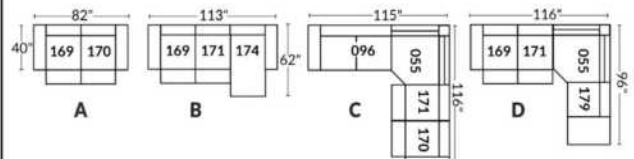

EXEMPLE 30" EXAMPLE