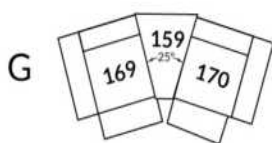

30" Seat Width | Siège 30" de large

Home Theatre CONFIGURATIONS Cinéma maison

23" Seat Width | Siège 23" de large

Home Theatre CONFIGURATIONS Cinéma maison

OPTIMA Collection

Jaymar 

Proudly designed and made in Canada