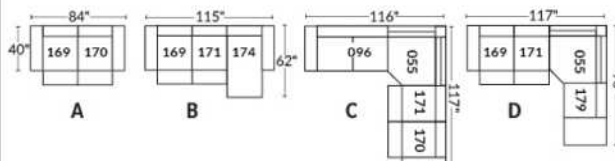

EXEMPLE 30" EXAMPLE