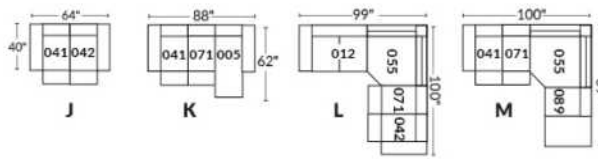

EXEMPLE 23" EXAMPLE