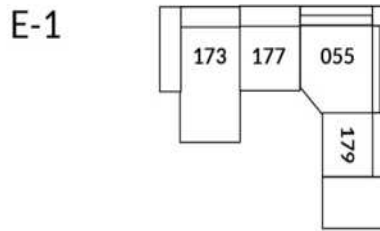

30" Seat Width | Siège 30" de large

Home Theatre CONFIGURATIONS Cinéma maison

23" Seat Width | Siège 23" de large

Home Theatre CONFIGURATIONS Cinéma maison

OPTIMA Collection

Jaymar 

Proudly designed and made in Canada