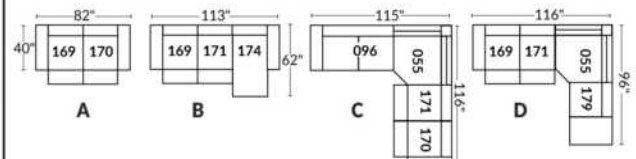

SPECIFICATIONS

BRAS | ARMS

DALLAS

OPTIMA
Collection

Jaymar

Conçu et fabriqué fièrement au Canada
Proudly designed and made in Canada

Our product is hand-made and minor variations can occur.

- ☐ Appui-tête levé Headrest up
- ☐ Appui-tête baissé Headrest down
- ☐ Complètement incliné Fully reclined

- **A** Hauteur complète 40" Total Height
- **B** Hauteur appui-tête baissé 33" Height headrest down
- **C** Hauteur du bras 24" Arm Height
- **D** Hauteur du siège 19,5" Seat height
- **E** Profondeur inclinée 65" Depth fully reclined
- **F** Profondeur d'assise 20" ou/ou 22" Seat depth
- **G** Profondeur appui-tête monté 37,5" Depth with headrest up

Option de bras:
Bras Régulier Large 9,5" ou Petit bras 6,25"

Arm option
Regular arm Large 9,5" or Small arm 6,25"

Contrôle de l'inclinaison situé à l'intérieur du bras
Recliner control located on the inside of the arm.

Option d'accessoires disponible sur le bras régulier seulement
Accessories option, available on Regular arms ONLY.

FAUTEUIL BERÇANT PIVOTANT INCLINABLE SWIVEL ROCKING MOTION CHAIR

SIÈGE 23" DE LARGE | 23" SEAT WIDTH

SIÈGE 30" DE LARGE | 30" SEAT WIDTH

Autres | Others

EXEMPLE 23" EXAMPLE

EXEMPLE 30" EXAMPLE