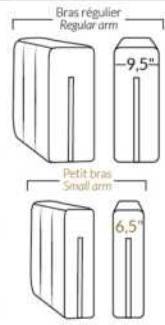

BRAS | ARMS

Option de bras:
Bras Régulier Large 9,5" ou Petit bras 6,5"

Arm option
Regular arm Large 9,5" or Small arm 6,5"

Contrôle de l'inclinaison situé à l'intérieur du bras
Recliner control located on the inside of the arm.

Option d'accessoires disponible sur le bras régulier seulement
Accessories option, available on Regular arms ONLY.