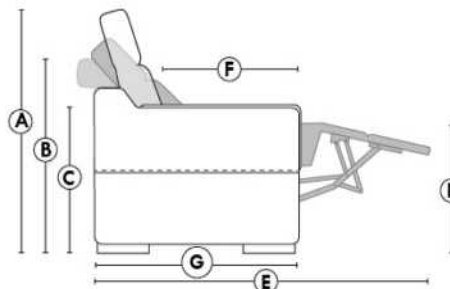

SPECIFICATIONS