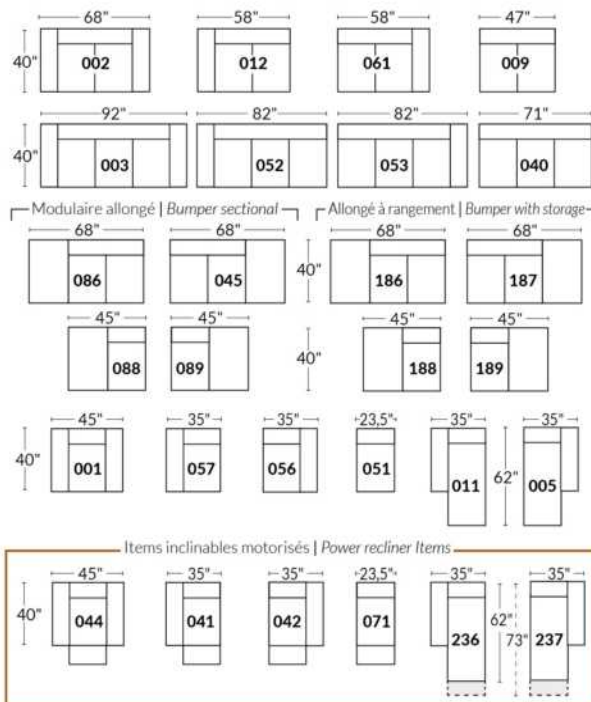

SIÈGE 23" DE LARGE | 23" SEAT WIDTH