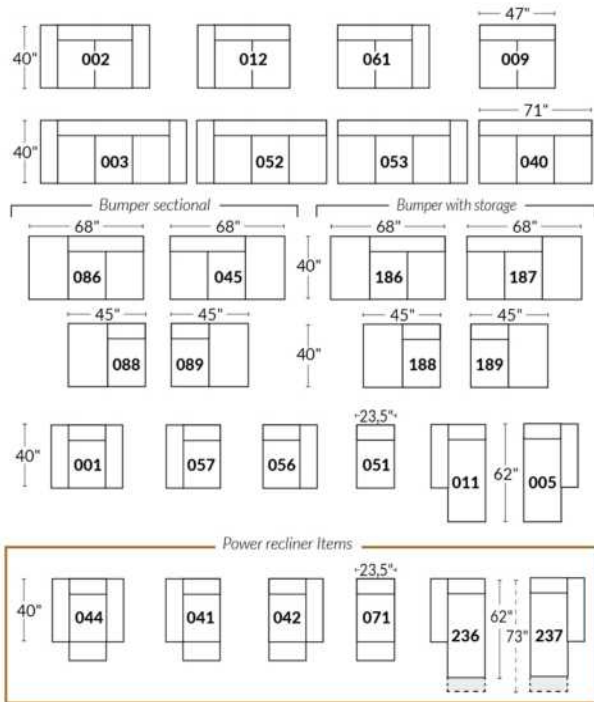

30" SEAT WIDTH

PORTOFINO

Manual adjustable headrest on all items (2 on square corner & stationary on wedge).
 *Wall hugger power recliners with full footrest. *Chairs 043 & 163: Wall clearance 16".
 Power recliner lounge chair: Wall clearance 8" & front 5".
 Seat cushions with shaped foam + 1" layer of memory foam; arm with memory foam.
 Stitching: Small thread in fabric & large flat thread in leather.
 Note: 2 recliner seats separated by a corner can not be opened at the same time. No recliner seats beside #155 Small Square Corner.