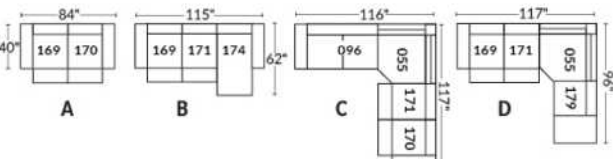

EXEMPLE 30" EXAMPLE