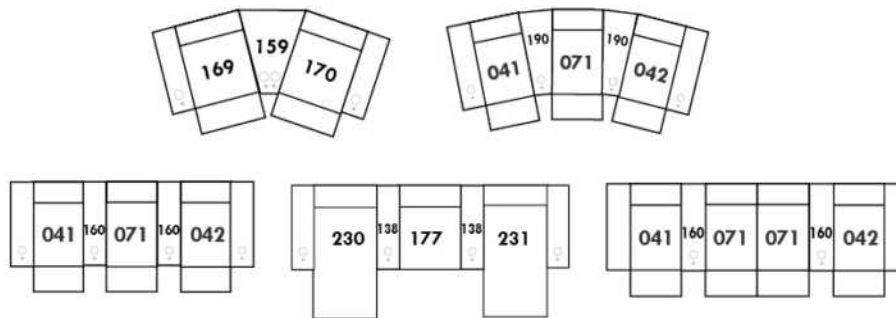

Each storage item has 2 USB ports and one electrical outlet inside the storage.

SUGGESTED CONFIGURATIONS

COLOGNE

Manual adjustable headrest on all items (2 on square corner & stationary on wedge).

*Wall hugger power recliners with full footrest. *043 & 163 chairs: Wall clearance 16".