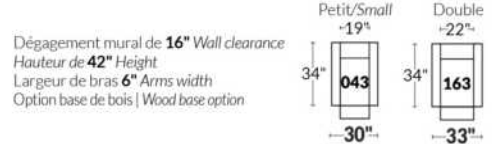

FAUTEUIL BERÇANT PIVOTANT INCLINABLE SWIVEL ROCKING MOTION CHAIR