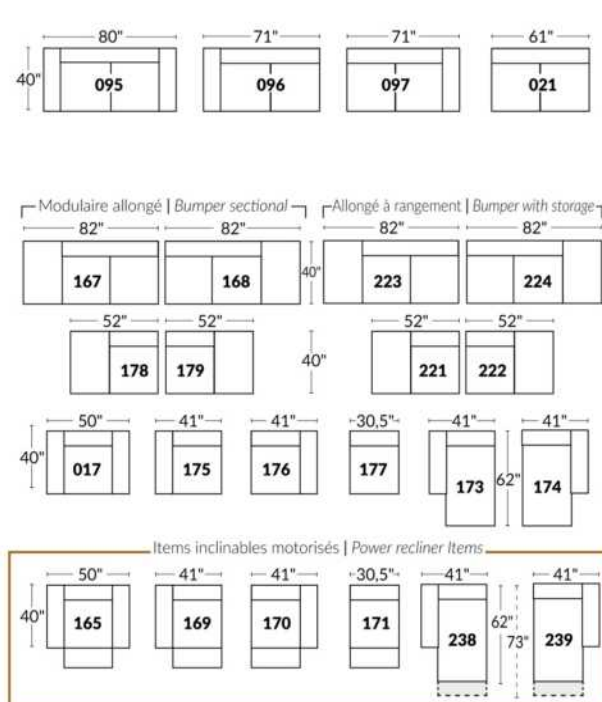

SIÈGE 30" DE LARGE | 30" SEAT WIDTH