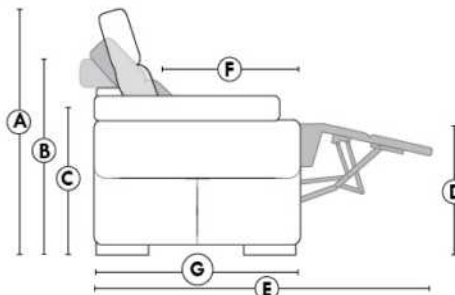

SPECIFICATIONS