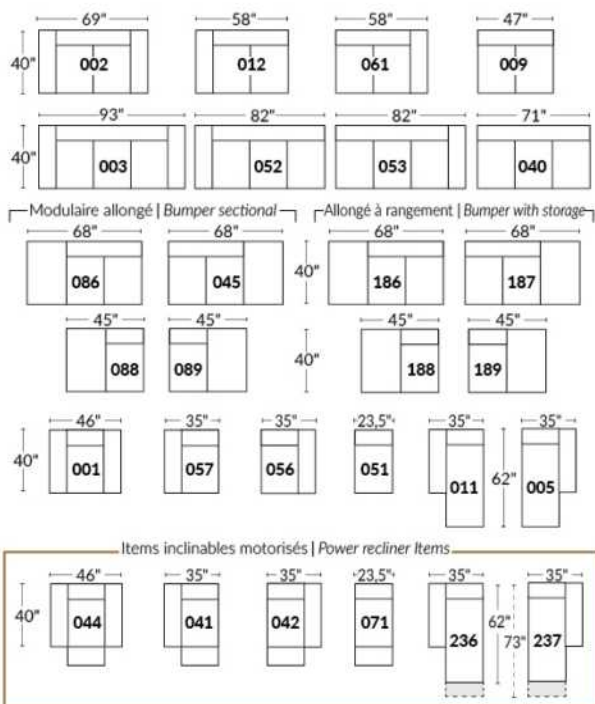

SIÈGE 23" DE LARGE | 23" SEAT WIDTH