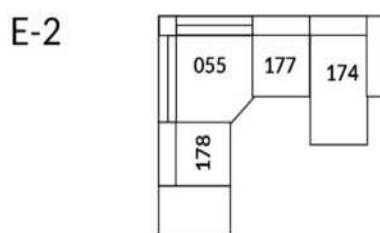

30" Seat Width | Siège 30" de large

Home Theatre CONFIGURATIONS Cinéma maison

23" Seat Width | Siège 23" de large

Home Theatre CONFIGURATIONS Cinéma maison

OPTIMA Collection

Jaymar 

Proudly designed and made in Canada