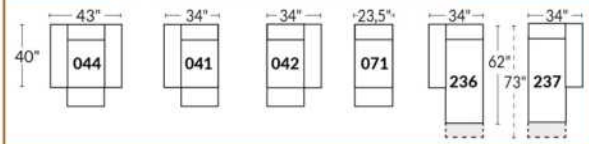

Items inclinables motorisés | Power recliner Items