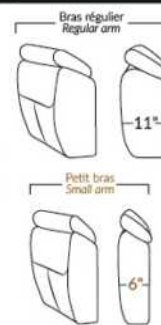

BRAS | ARMS

Option de bras:
Bras Régulier Large 11" ou Petit bras 6"

Arm option
Regular arm Large 11" or Small arm 6"

Contrôle de l'inclinaison situé à l'extérieur du bras
Recliner control located on the outside of the arm.