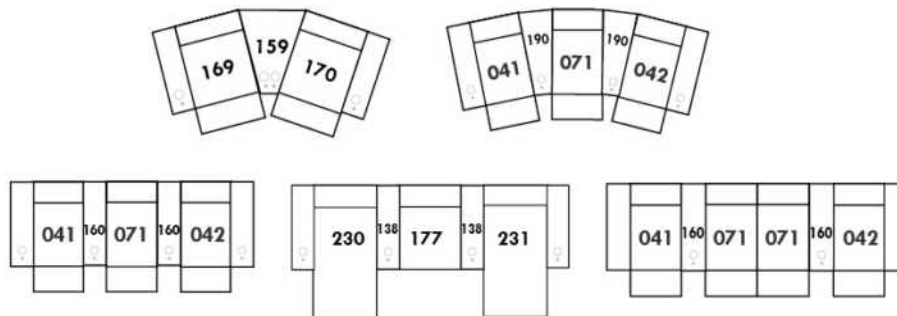

Each storage item has 2 USB ports and one electrical outlet inside the storage.

SUGGESTED CONFIGURATIONS

HAMBOURG

Manual adjustable headrest on all items (2 on square corner & stationary on wedge).
 *Wall hugger power recliners with full footrest. *043 & 163 chairs: Wall clearance 16".
 Power recliner lounge chair: Wall clearance 8" & front 5".
 Seat cushions with shaped foam + 1" layer of memory foam; arm with memory foam.
 Stitching: Small thread in fabric & large flat thread in leather.
 Chairs 043 & 163: arms with NO METAL insert.
 Note: 2 recliner seats separated by a corner can not be opened at the same time. No recliner seats beside item #155.