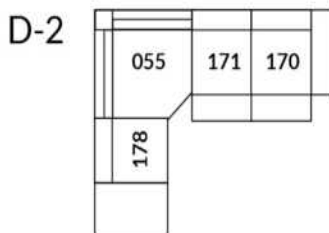

30" Seat Width | Siège 30" de large

Home Theatre CONFIGURATIONS Cinéma maison

23" Seat Width | Siège 23" de large

Home Theatre CONFIGURATIONS Cinéma maison

OPTIMA Collection

Jaymar 

Proudly designed and made in Canada