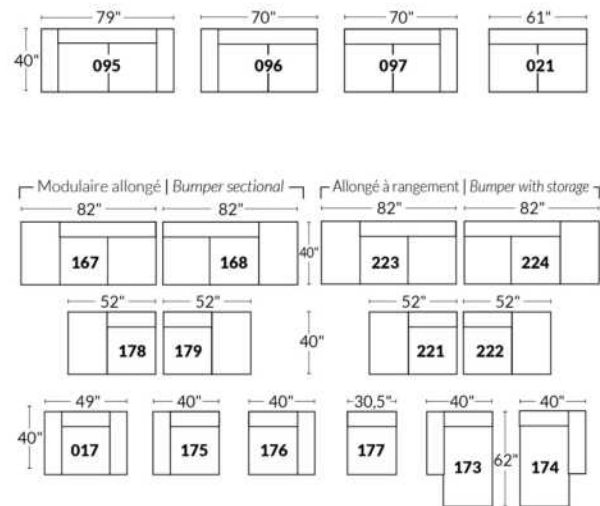

SIÈGE 30" DE LARGE | 30" SEAT WIDTH