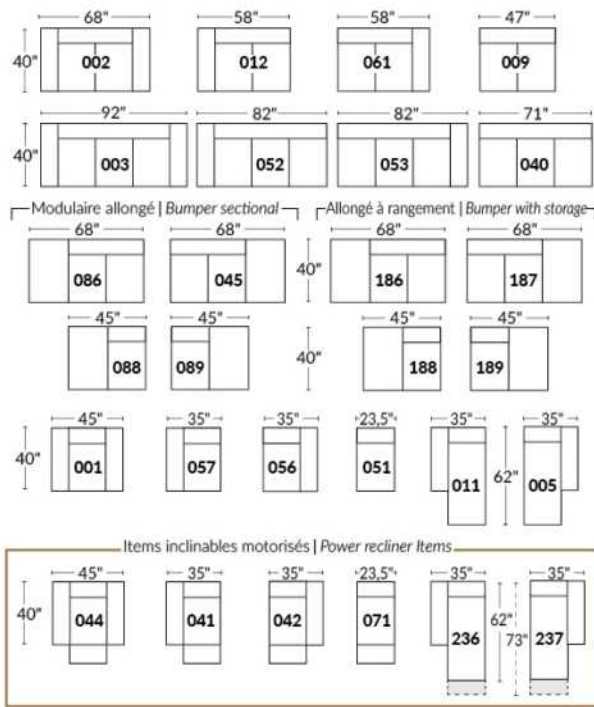

SIÈGE 23" DE LARGE | 23" SEAT WIDTH