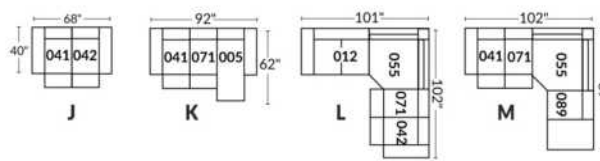

EXEMPLE 23" EXAMPLE