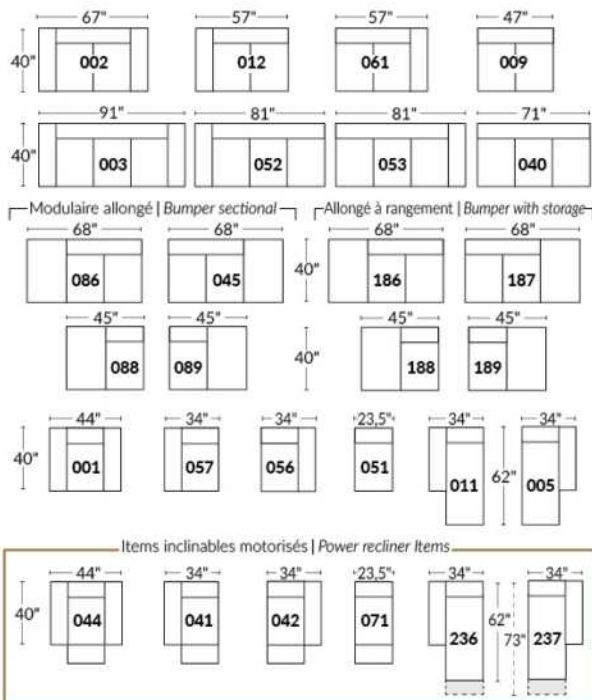

SIÈGE 23" DE LARGE | 23" SEAT WIDTH