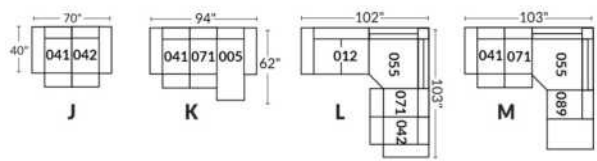

EXEMPLE 23" EXAMPLE