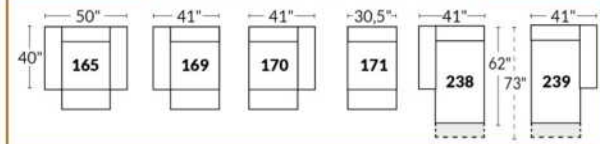

Items inclinables motorisés | Power recliner Items