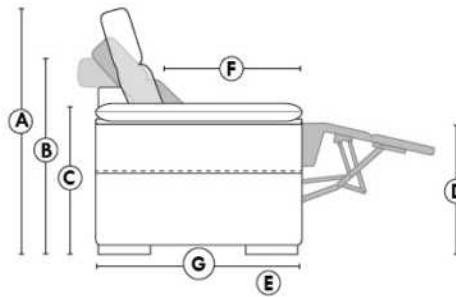

SPECIFICATIONS