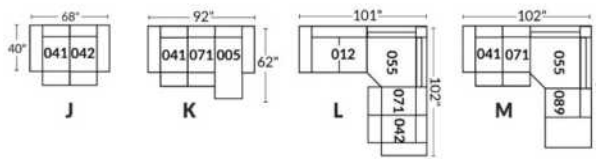

EXEMPLE 23" EXAMPLE