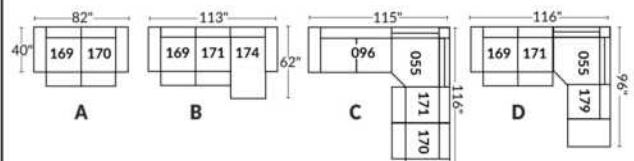

EXEMPLE 30" EXAMPLE