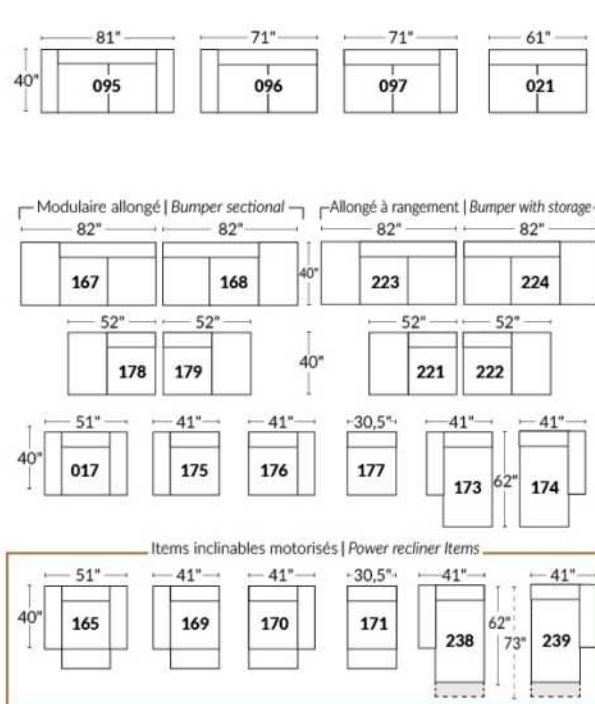

SIÈGE 30" DE LARGE | 30" SEAT WIDTH