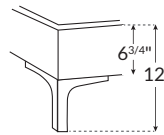

LEGS *only for beds with legs (specify color for wood legs)

WOOD LG182 3"H

Color:

- Beech B-9
- Black B-6
- Charcoal 074
- Cognac C-33
- Pearl P-14
- Tobacco T-2
- Tea T-37
- Wheat 92
- White W-11

METAL LG60 5 1/4"H