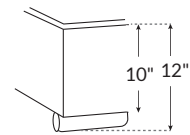

☐ **METAL LG189 2"H**

DECORATIVE NAILS *if applicable (available on certain models only) (extra)

Color: ☐ Silver ☐ Copper ☐ Pewter ☐ Brass

BED BASE AND SIZE CHOICE PRICE:

WIDE CONTOUR BASE 4"

With Legs

- ☐ King 410 ☐ Queen 411
- ☐ Double 412 ☐ Single 413