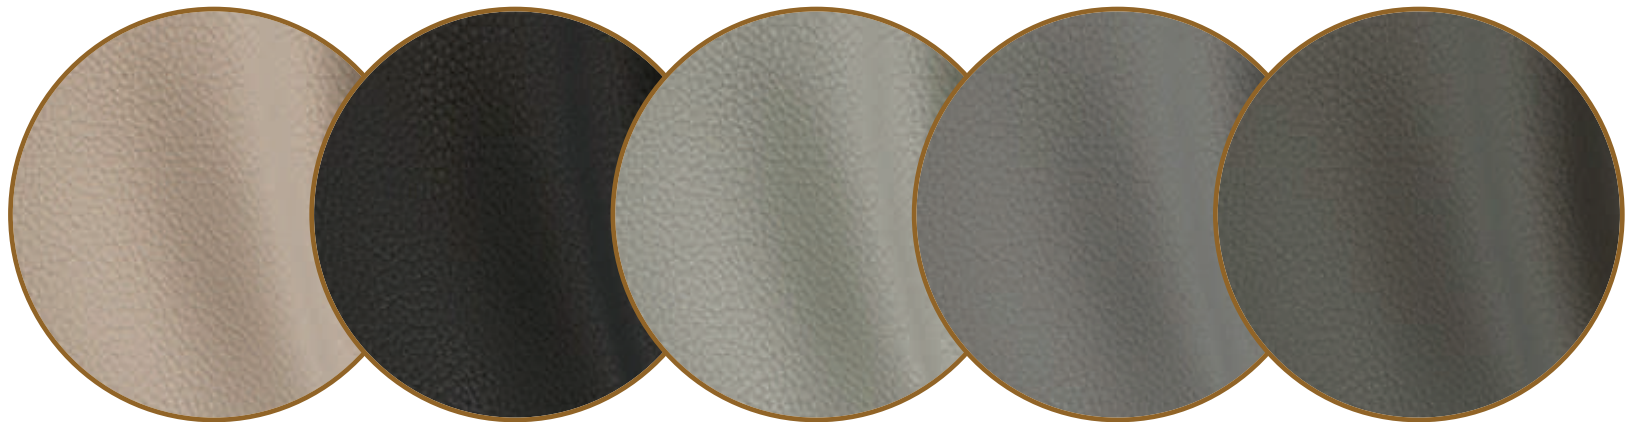

MODELS

ETA

ECHO

OMEGA

COMFORT ADAPTED TO YOUR MORPHOLOGY

Choose from the 3 heights and 3 widths available to you.

You can combine a wide seat with a short back or a small seat with a high back.

COVERS AND FINISHES

TOP QUALITY LEATHER

Trendy leathers: Illusion Greige, Charcoal, Platinum, Steel, and Pebble

Illusion Greige

Charcoal

Platinum

Steel

Pebble

PREMIUM FABRICS WITH ALTA™ TREATMENT

Trendy Fabrics: Armor Sand & Natural | Legion grey & Light grey

Armor Sand

Armor Natural

Legion grey

Light grey

SALESTOOLS

FLOOR STANDING SIGN HOLDER

22" x 28" Poster