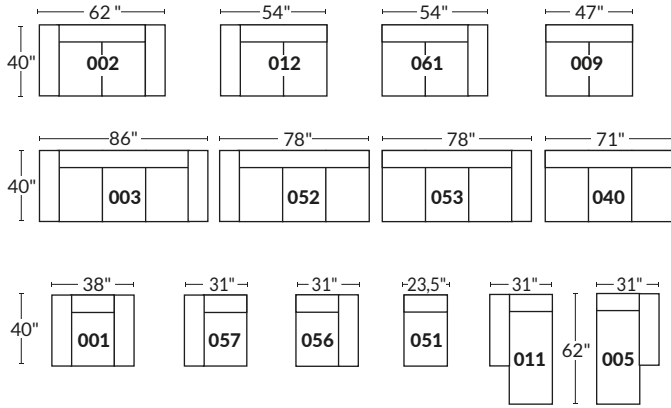

LED lighted Cupholder with double motor control, USB port and LED baserail.

N.A. with optional lumbar support & heated back.

SPECIFICATIONS

- Ⓐ 40" Total Height
- Ⓑ 33" Height headrest down
- Ⓒ 19,5" Seat height
- Ⓓ 65" Depth fully reclined
- Ⓔ 20" or 22" Seat depth
- Ⓕ 37,5" Depth with headrest up
- Ⓖ 24,5" Arm Height
- Ⓗ 7,25" Arm Width

Our product is hand-made and minor variations can occur.

23" SEAT WIDTH

Power recliner Items

30" SEAT WIDTH

Power recliner Items

Others

23" EXAMPLES

30" EXAMPLES