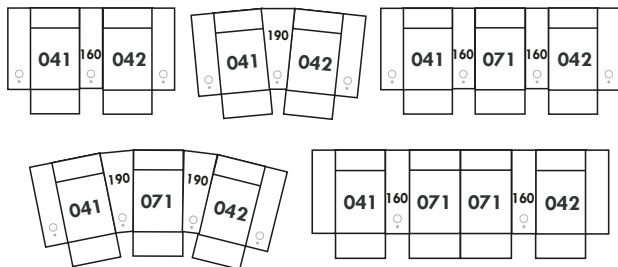

LED lighted Cupholder with double motor control, USB port and LED baserail.

N.A. with optional lumbar support & heated back.

SPECIFICATIONS

- Ⓐ 40" Total Height
- Ⓑ 33" Height headrest down
- Ⓒ 19,5" Seat height
- Ⓓ 65" Depth fully reclined
- Ⓔ 20" or 22" Seat depth
- Ⓕ 37,5" Depth with headrest up
- Ⓖ 24,5" Arm Height
- Ⓗ 7,25" Arm Width

Our product is hand-made and minor variations can occur.

23" SEAT WIDTH

Power recliner Items

30" SEAT WIDTH

Power recliner Items

Others

23" EXAMPLES

30" EXAMPLES