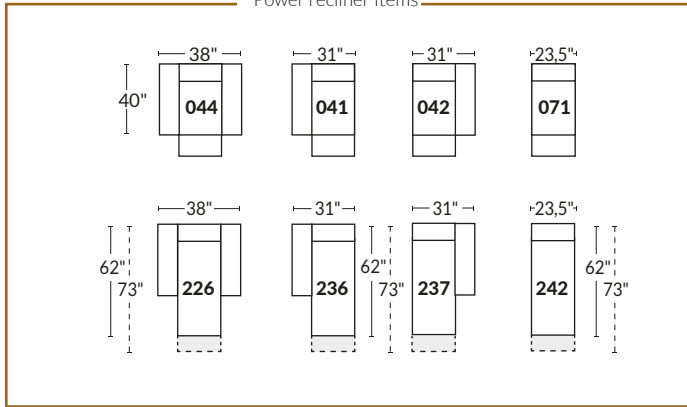

LED lighted Cupholder with double motor control, USB port and LED baserail.

N.A. with optional lumbar support & heated back.

SPECIFICATIONS

- Ⓐ 40" Total Height
- Ⓑ 33" Height headrest down
- Ⓒ 19,5" Seat height
- Ⓓ 65" Depth fully reclined
- Ⓔ 20" or 22" Seat depth
- Ⓕ 37,5" Depth with headrest up
- Ⓖ 24,5" Arm Height
- Ⓗ 7,25" Arm Width

Our product is hand-made and minor variations can occur.

23" SEAT WIDTH

Power recliner Items

30" SEAT WIDTH

Power recliner Items

Others

23" EXAMPLES

30" EXAMPLES