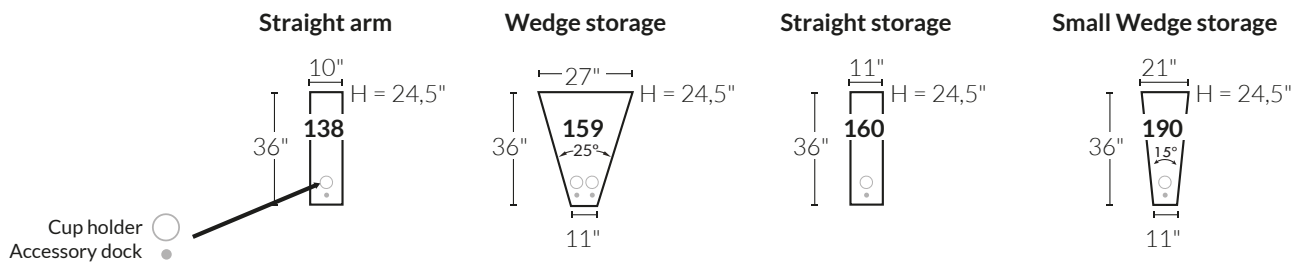

Items 138-159-160-190 and regular arm.

Accessory docks and cups are Optional.

Please specify on which arms you want the accessory docks and cup holders.

NB: Item 138-159-160-190 are unfinished on the sides, must be used between 2 seats.

Each storage item has 2 USB ports and one electrical outlet inside the storage.

CUP HOLDERS

Metallic - Matte black, silver or brown