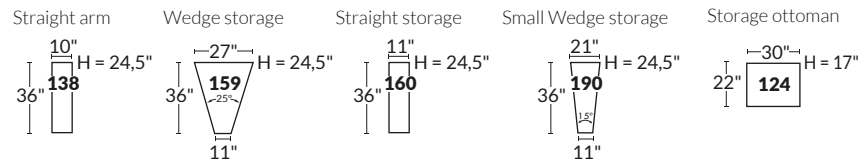

LED lighted Cupholder with double motor control, USB port and LED baserail.

N.A. with optional lumbar support & heated back.

SPECIFICATIONS

- Ⓐ 40" Total Height
- Ⓑ 33" Height headrest down
- Ⓒ 19,5" Seat height
- Ⓓ 65" Depth fully reclined
- Ⓔ 20" or 22" Seat depth
- Ⓕ 37,5" Depth with headrest up
- Ⓖ 24,5" Arm Height
- Ⓗ 7,25" Arm Width

Our product is hand-made and minor variations can occur.

23" SEAT WIDTH

Power recliner Items

30" SEAT WIDTH

Power recliner Items

Others

23" EXAMPLES

30" EXAMPLES