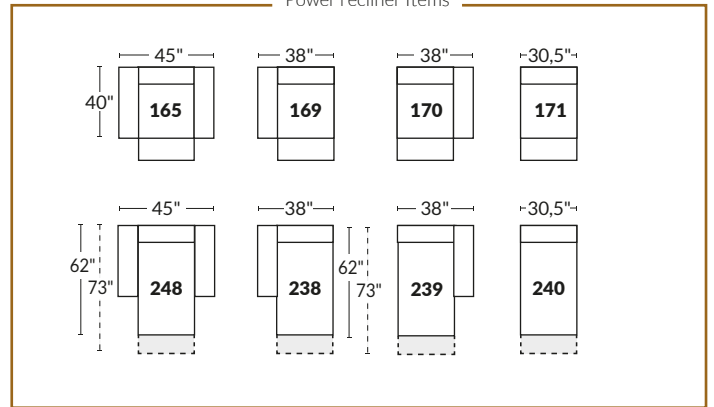

LED lighted Cupholder with double motor control, USB port and LED baserail.

N.A. with optional lumbar support & heated back.

SPECIFICATIONS

- Ⓐ 40" Total Height
- Ⓑ 33" Height headrest down
- Ⓒ 19,5" Seat height
- Ⓓ 65" Depth fully reclined
- Ⓔ 20" or 22" Seat depth
- Ⓕ 37,5" Depth with headrest up
- Ⓖ 24,5" Arm Height
- Ⓗ 7,25" Arm Width

Our product is hand-made and minor variations can occur.

23" SEAT WIDTH

Power recliner Items

30" SEAT WIDTH

Power recliner Items

Others

23" EXAMPLES

30" EXAMPLES