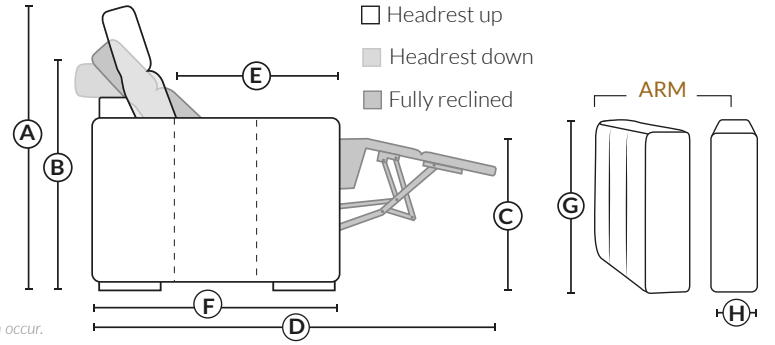

SPECIFICATIONS

- Ⓐ 40" Total Height
- Ⓑ 33" Height headrest down
- Ⓒ 19,5" Seat height
- Ⓓ 65" Depth fully reclined
- Ⓔ 20" or 22" Seat depth
- Ⓕ 37,5" Depth with headrest up
- Ⓖ 24,5" Arm Height
- Ⓗ 7,25" Arm Width

Our product is hand-made and minor variations can occur.