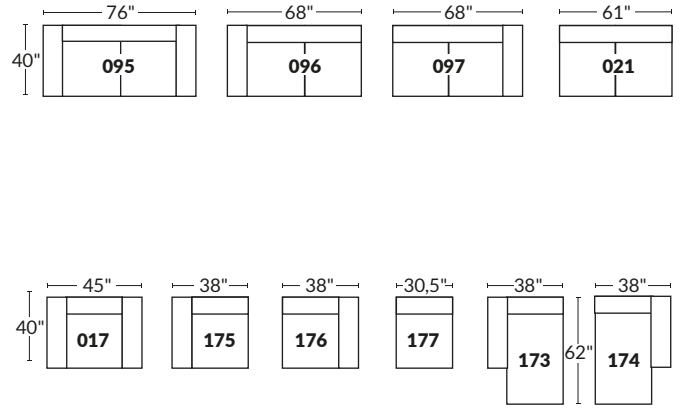

LED lighted Cupholder with double motor control, USB port and LED baserail.

N.A. with optional lumbar support & heated back.

SPECIFICATIONS

- Ⓐ 40" Total Height
- Ⓑ 33" Height headrest down
- Ⓒ 19,5" Seat height
- Ⓓ 65" Depth fully reclined
- Ⓔ 20" or 22" Seat depth
- Ⓕ 37,5" Depth with headrest up
- Ⓖ 24,5" Arm Height
- Ⓗ 7,25" Arm Width

Our product is hand-made and minor variations can occur.

23" SEAT WIDTH

Power recliner Items

30" SEAT WIDTH

Power recliner Items

Others

23" EXAMPLES

30" EXAMPLES