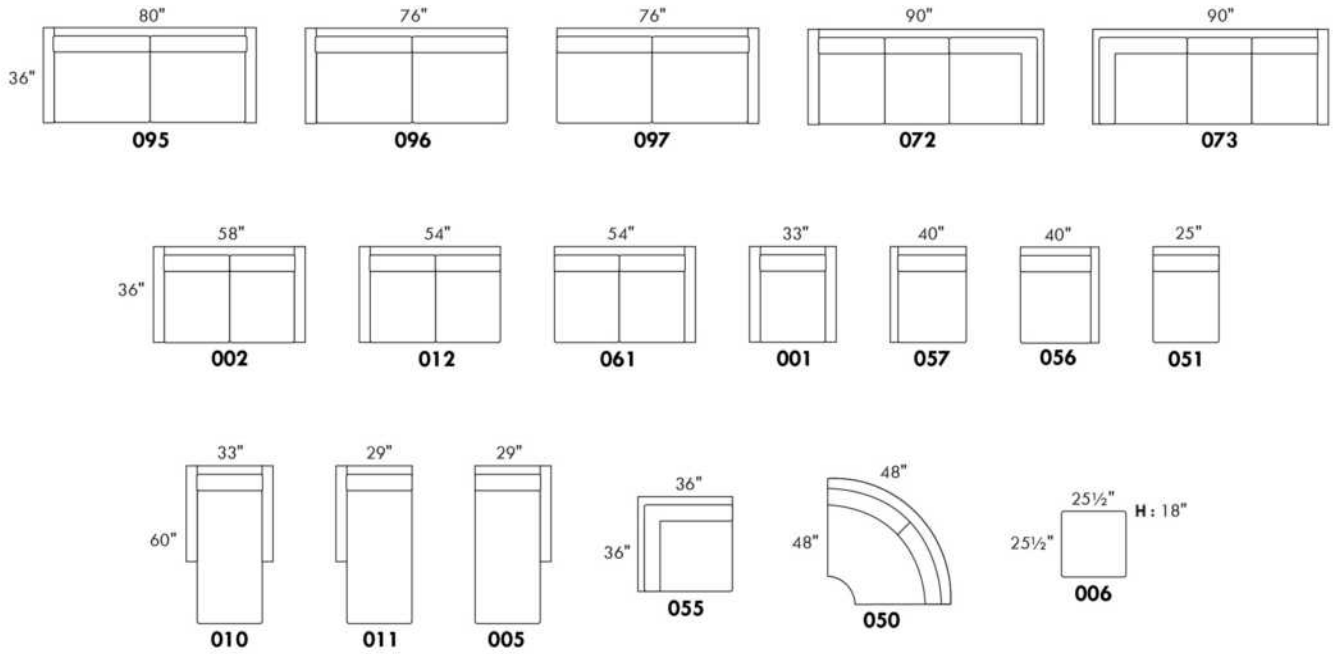

TALBOT

Hauteur complète 35" | Hauteur de siège 19" | Hauteur devant bras 24" | Profondeur d'assise 21"
Total Height 35" | Seat Height 19" | Arm Height 24" | Seat Depth 21"