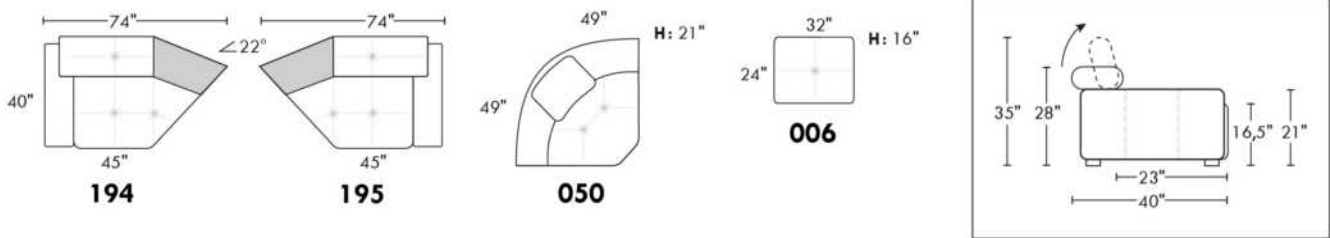

TOULOUSE

Hauteur complète 28"/35" | Hauteur de siège 16½" | Hauteur devant bras 21" | Profondeur d'assise 23"
Total Height 28"/35" | Seat Height 16½" | Arm Height 21" | Seat Depth 23"