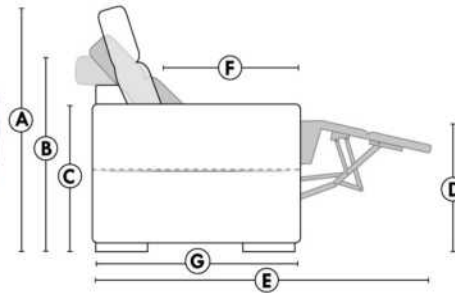

SPECIFICATIONS

BRAS | ARMS

DALLAS

OPTIMA
Collection

Jaymar

Conçu et fabriqué fièrement au Canada
Proudly designed and made in Canada

Our product is hand-made and minor variations can occur.

- ☐ Appui-tête levé Headrest up
- ☐ Appui-tête baissé Headrest down
- ☐ Complètement incliné Fully reclined

- **A** Hauteur complète 40" Total Height
- **B** Hauteur appui-tête baissé 33" Height headrest down
- **C** Hauteur du bras 24" Arm Height
- **D** Hauteur du siège 19,5" Seat height
- **E** Profondeur inclinée 65" Depth fully reclined
- **F** Profondeur d'assise 20" ou/ou 22" Seat depth
- **G** Profondeur appui-tête monté 37,5" Depth with headrest up

Option de bras:
Bras Régulier Large 9,5" ou Petit bras 6,25"

Arm option
Regular arm Large 9,5" or Small arm 6,25"

Contrôle de l'inclinaison situé à l'intérieur du bras
Recliner control located on the inside of the arm.

Option d'accessoires disponible sur le bras régulier seulement
Accessories option, available on Regular arms ONLY.

FAUTEUIL BERÇANT PIVOTANT INCLINABLE SWIVEL ROCKING MOTION CHAIR

SIÈGE 23" DE LARGE | 23" SEAT WIDTH

SIÈGE 30" DE LARGE | 30" SEAT WIDTH

Autres | Others

EXEMPLE 23" EXAMPLE

EXEMPLE 30" EXAMPLE