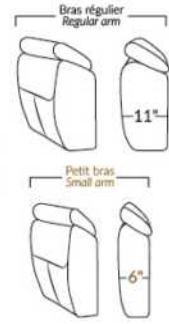

BRAS | ARMS

Option de bras:
Bras Régulier Large 11" ou Petit bras 6"

Arm option
Regular arm Large 11" or Small arm 6"

Contrôle de l'inclinaison situé à l'extérieur du bras
Recliner control located on the outside of the arm.