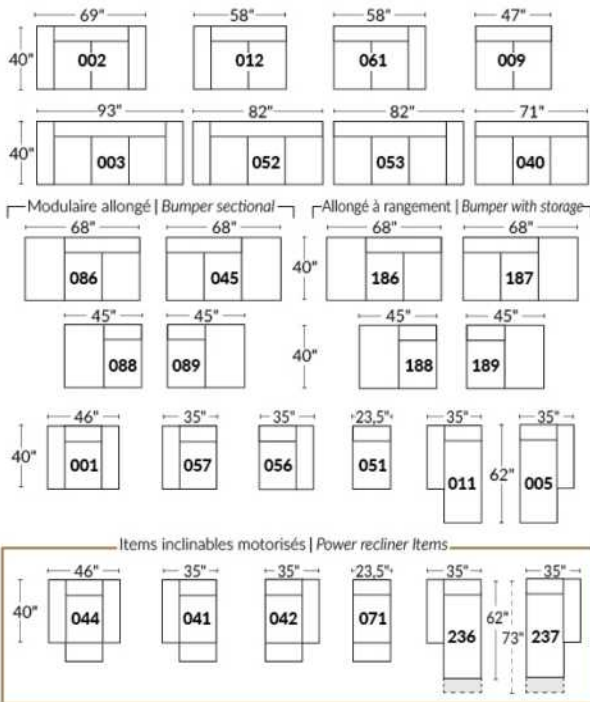

SIÈGE 23" DE LARGE | 23" SEAT WIDTH