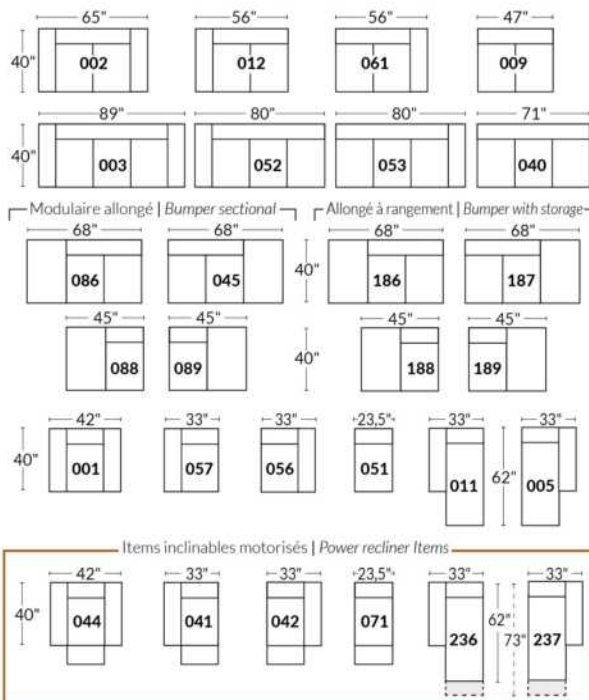

SIÈGE 23" DE LARGE | 23" SEAT WIDTH