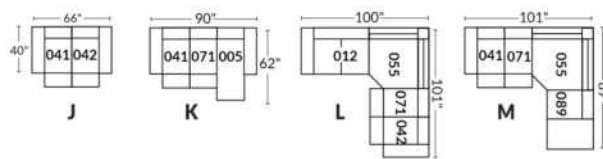

EXEMPLE 23" EXAMPLE