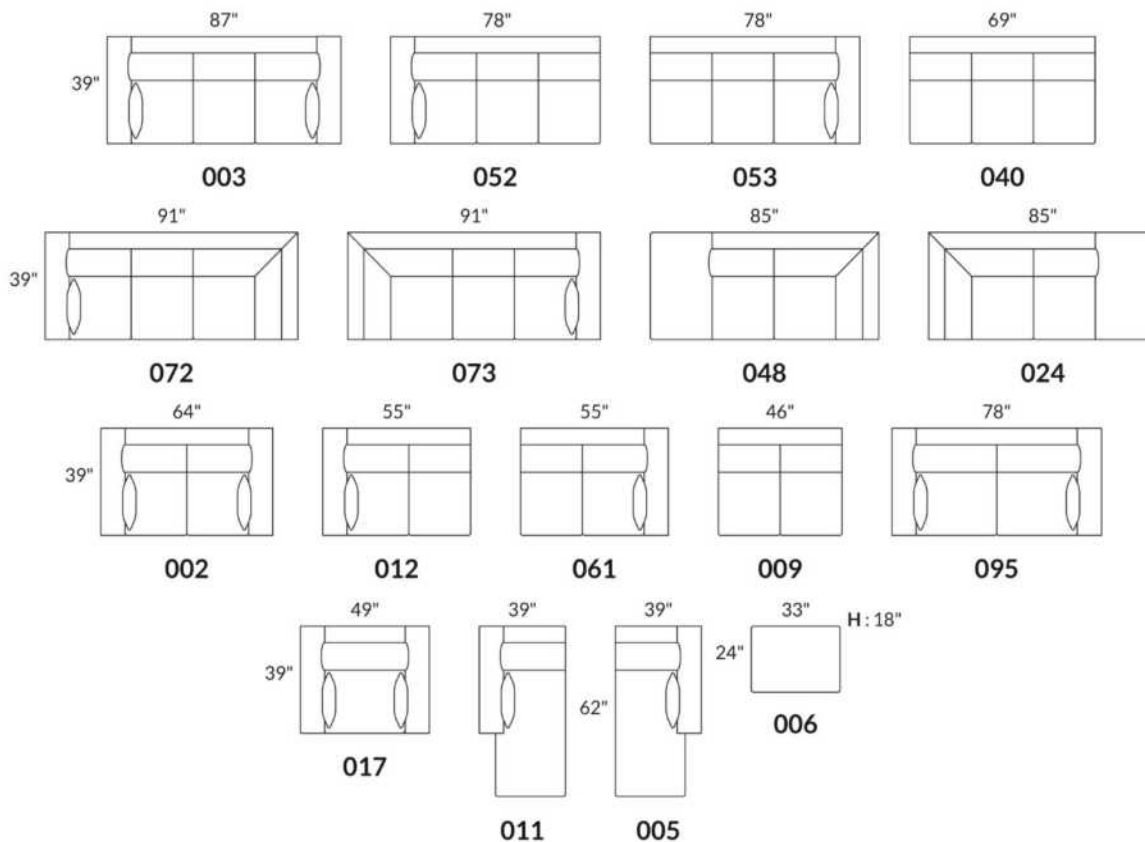

ANGELINA

Jaymar

Conçu et fabriqué fièrement au Canada
Proudly designed and made in Canada

Hauteur complète 33" | Hauteur de siège 19" | Hauteur devant bras 28" | Profondeur d'assise 23"
Total Height 33" | Seat Height 19" | Arm Height 28" | Seat Depth 23"