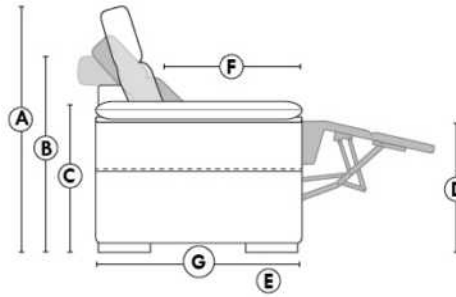

SPECIFICATIONS