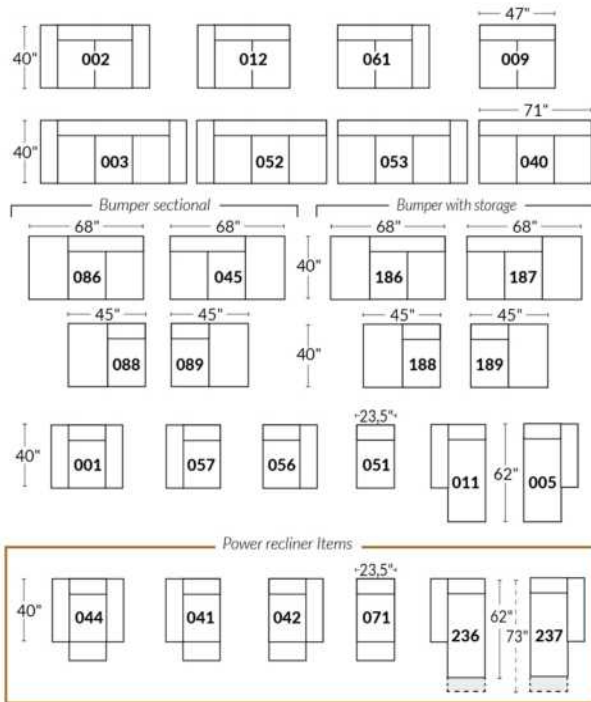

23" SEAT WIDTH