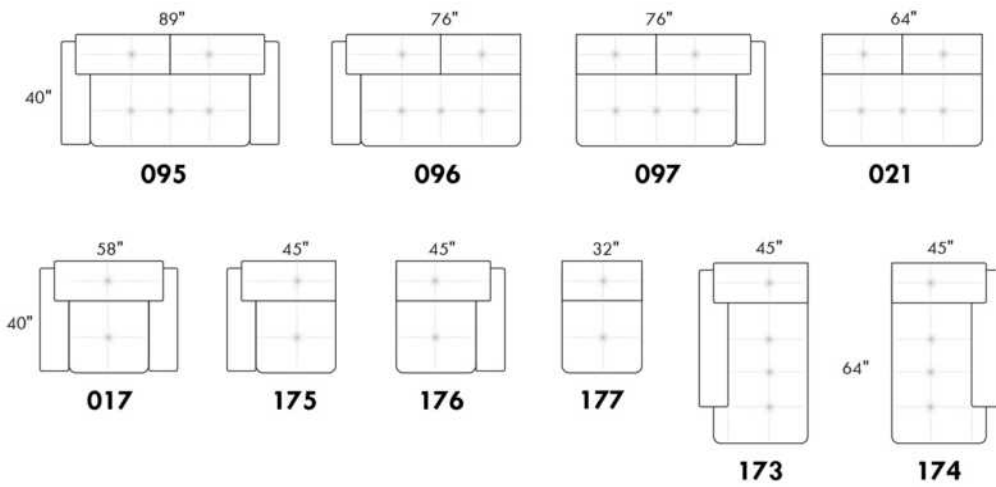

PARIS

Hauteur complète 28"/35" | Hauteur de siège 16½" | Hauteur devant bras 21" | Profondeur d'assise 23"
Total Height 28"/35" | Seat Height 16½" | Arm Height 21" | Seat Depth 23"