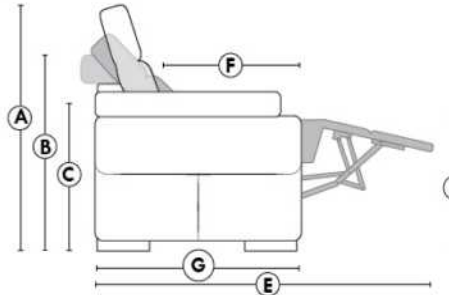

SPECIFICATIONS