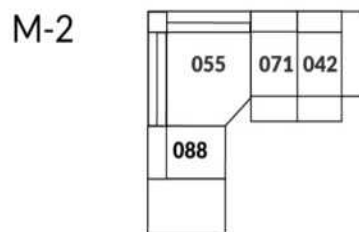

30" Seat Width | Siège 30" de large

Home Theatre CONFIGURATIONS Cinéma maison

23" Seat Width | Siège 23" de large

Home Theatre CONFIGURATIONS Cinéma maison

OPTIMA Collection

Jaymar 

Proudly designed and made in Canada