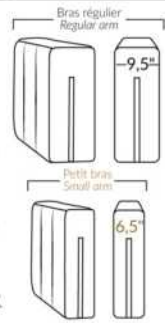

BRAS | ARMS

Option de bras:
Bras Régulier Large 9,5" ou Petit bras 6,5"

Arm option
Regular arm Large 9,5" or Small arm 6,5"

Contrôle de l'inclinaison situé à l'intérieur du bras
Recliner control located on the inside of the arm.

Option d'accessoires disponible sur le bras régulier seulement
Accessories option, available on Regular arms ONLY.