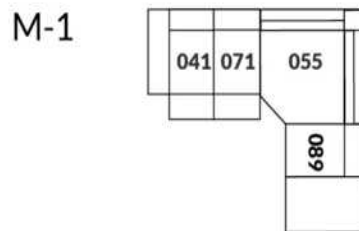

30" Seat Width | Siège 30" de large

Home Theatre CONFIGURATIONS Cinéma maison

23" Seat Width | Siège 23" de large

Home Theatre CONFIGURATIONS Cinéma maison

OPTIMA Collection

Jaymar 

Proudly designed and made in Canada