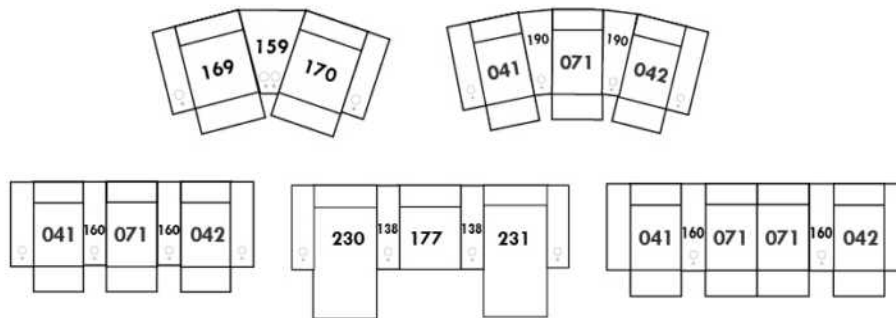

Each storage item has 2 USB ports and one electrical outlet inside the storage.

SUGGESTED CONFIGURATIONS

MONACO

Features: Manual adjustable headrest with all items (2 on square corner). Stitching: Small thread in fabric & large flat thread in leather. Memory foam in arms & seat cushions.