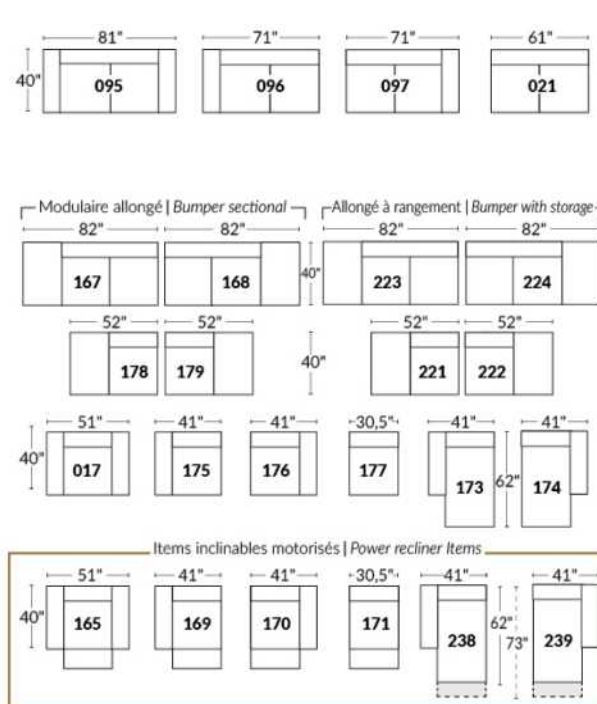

SIÈGE 30" DE LARGE | 30" SEAT WIDTH