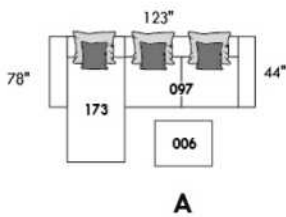

FASHION COLLECTION

FASHION I

COUSSINS PLEINE LARGEUR
FULL BACK CUSHIONS

831 34 x 7 x 19
832 24 x 6 x 10

FASHION II

COUSSINS CARRÉS - DOS APPARENT
SQUARE CUSHIONS - VISIBLE BACK

833 26 x 7 x 19
834 16 x 6 x 16

Mélanger & agencer!
Mix & Match!

Populaires | Popular CONFIGURATIONS