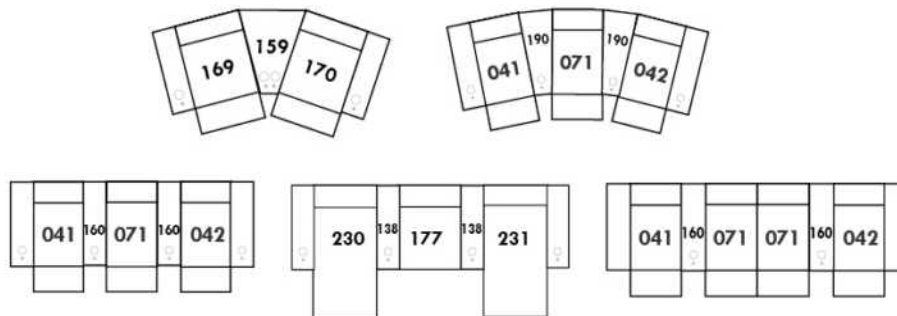

Each storage item has 2 USB ports and one electrical outlet inside the storage.

SUGGESTED CONFIGURATIONS

MELBOURNE

Manual adjustable headrest on all items (2 on square corner & stationary on wedge).
 *Wall hugger power recliners with full footrest. *043 & 163 chairs: Wall clearance 16".
 Power recliner lounge chair with power headrest in option. Wall clearance 8" & front 5".
 Seat cushions with shaped foam + 1" layer of memory foam; arm with memory foam.
 Stitching: Small thread in fabric & large flat thread in leather.
 Note: 2 recliner seats separated by a corner can not be opened at the same time. No recliner seats beside #155 Small Square Corner.