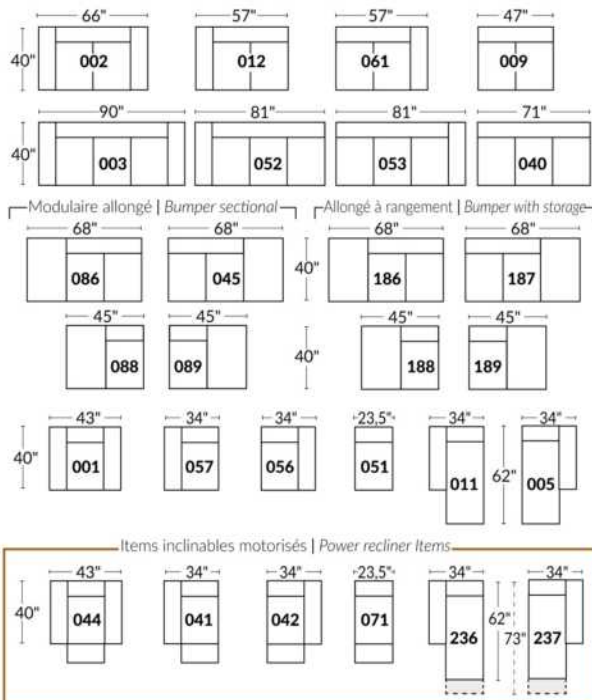

SIÈGE 23" DE LARGE | 23" SEAT WIDTH