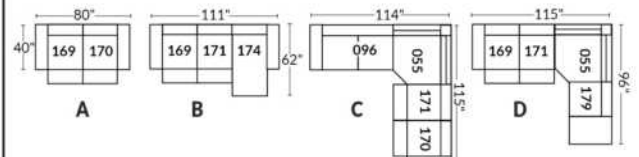

EXEMPLE 30" EXAMPLE